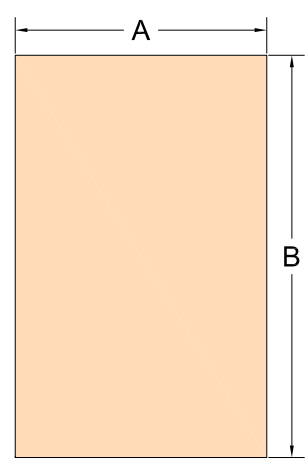

(Viewed from Exterior)

**Option A**  
Flat

**Option B**  
Vertical

**Option C**  
Horizontal

**Option D**  
Herringbone

**Option E**  
Geometric

- Notes:
- Pivot Right Shown
  - Tricoya Tricorn Black or Brilliant White Only

**Option F**  
Embedded Steel Handle

- Notes:
- Pivot Right Shown
  - Exterior Steel Handle Only

**Option G**  
Side Lite

- Notes:
- Pivot Right Shown

**Option H**  
Horizontal Lites

- Notes:
- Internal Steel Frame