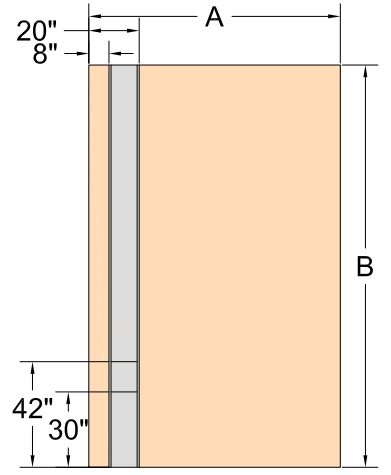

(Viewed from Exterior)

**Option A**  
Flat

**Option B**  
Vertical

**Option C**  
Horizontal

**Option D**  
Herringbone

**Option E**  
Geometric

- Notes:
- Pivot Right Shown
  - Tricoya Tricorn Black or Brilliant White Only

**Option F**  
Embedded Steel Handle

- Notes:
- Pivot Right Shown
  - Exterior Steel Handle Only

**Option G**  
Side Lite

- Notes:
- Pivot Right Shown

**Option H**  
Horizontal Lites

- Notes:
- Internal Steel Frame