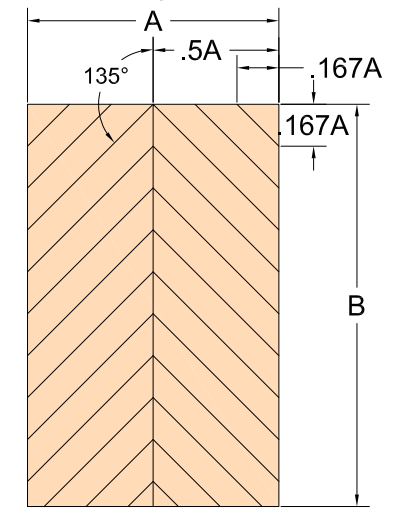

(Viewed from Exterior)

**Option A**  
Flat

**Option B**  
Vertical

**Option C**  
Horizontal

**Option D**  
Herringbone

**Option E**  
Geometric

- Notes:
- Pivot Right Shown
  - Tricoya Tricorn Black or Brilliant White Only

**Option F**  
Embedded Steel Handle

- Notes:
- Pivot Right Shown
  - Exterior Steel Handle Only

**Option G**  
Side Lite

- Notes:
- Pivot Right Shown

**Option H**  
Horizontal Lites

- Notes:
- Internal Steel Frame