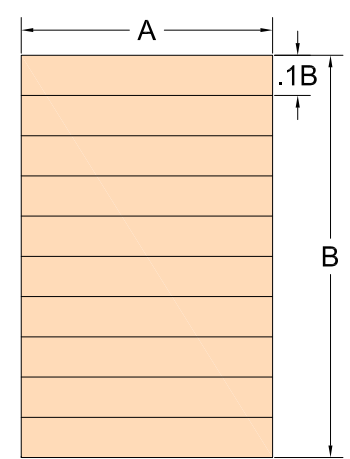

(Viewed from Exterior)

**Option A**  
Flat

**Option B**  
Vertical

**Option C**  
Horizontal

**Option D**  
Herringbone

**Option E**  
Geometric

- Notes:
- Pivot Right Shown
  - Tricoya Tricorn Black or Brilliant White Only

**Option F**  
Embedded Steel Handle

- Notes:
- Pivot Right Shown
  - Exterior Steel Handle Only

**Option G**  
Side Lite

- Notes:
- Pivot Right Shown

**Option H**  
Horizontal Lites

- Notes:
- Internal Steel Frame