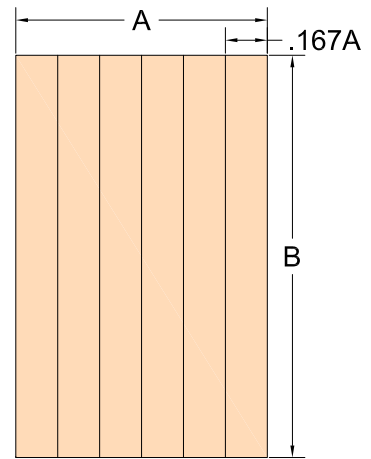

(Viewed from Exterior)

**Option A**  
Flat

**Option B**  
Vertical

**Option C**  
Horizontal

**Option D**  
Herringbone

**Option E**  
Geometric

- Notes:
- Pivot Right Shown
  - Tricoya Tricorn Black or Brilliant White Only

**Option F**  
Embedded Steel Handle

- Notes:
- Pivot Right Shown
  - Exterior Steel Handle Only

**Option G**  
Side Lite

- Notes:
- Pivot Right Shown

**Option H**  
Horizontal Lites

- Notes:
- Internal Steel Frame