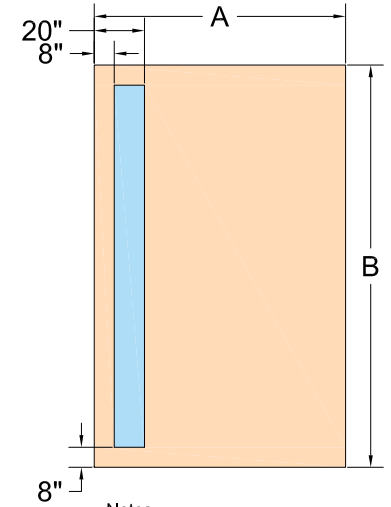

(Viewed from Exterior)

**Option A**  
Flat

**Option B**  
Vertical

**Option C**  
Horizontal

**Option D**  
Herringbone

**Option E**  
Geometric

- Notes:
- Pivot Right Shown
  - Tricoya Tricorn Black or Brilliant White Only

**Option F**  
Embedded Steel Handle

- Notes:
- Pivot Right Shown
  - Exterior Steel Handle Only

**Option G**  
Side Lite

- Notes:
- Pivot Right Shown

**Option H**  
Horizontal Lites

- Notes:
- Internal Steel Frame