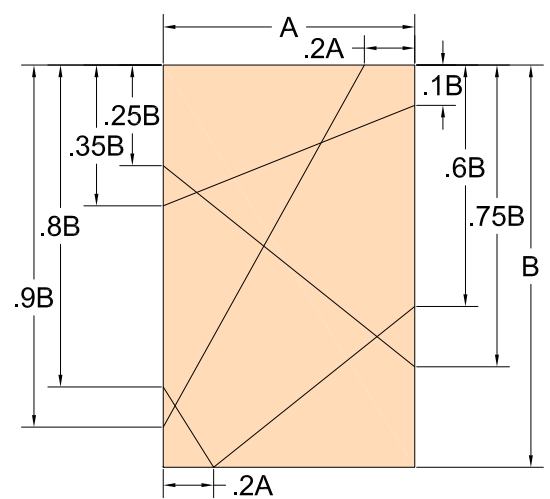

(Viewed from Exterior)

**Option A**  
Flat

**Option B**  
Vertical

**Option C**  
Horizontal

**Option D**  
Herringbone

**Option E**  
Geometric

- Notes:
- Pivot Right Shown
  - Tricoya Tricorn Black or Brilliant White Only

**Option F**  
Embedded Steel Handle

- Notes:
- Pivot Right Shown
  - Exterior Steel Handle Only

**Option G**  
Side Lite

- Notes:
- Pivot Right Shown

**Option H**  
Horizontal Lites

- Notes:
- Internal Steel Frame