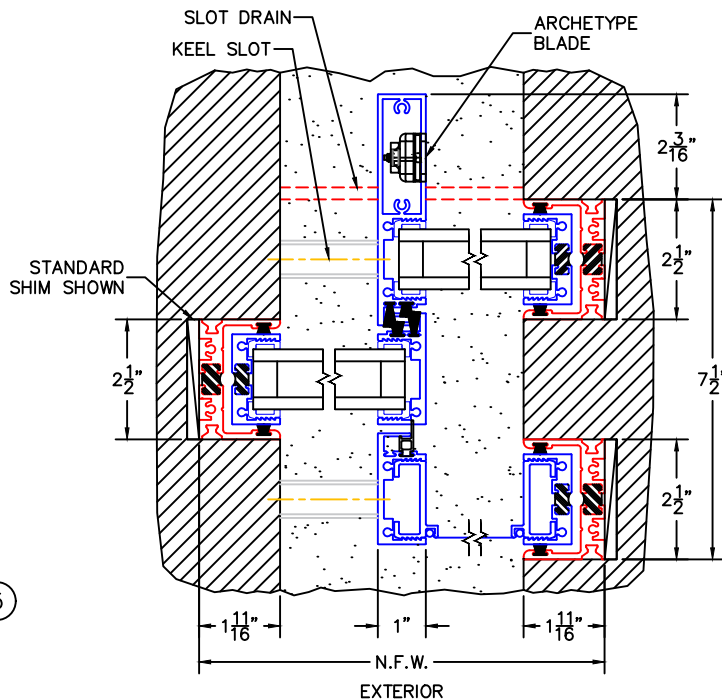

(USE RULER TO SCALE DIMENSIONS IN INCHES)

SCALE: 1/4"

OX DOOR DETAILS (O-PANELIZED) W/SCREENS
1-1/4" INSULATED GLAZING SHOWN

- 3 SINGLE JAMB
- 4 INTERLOCKERS FIN-INTERIOR W/BLADE
- 5 SINGLE JAMB

- GLASS PENETRATION: 9/16"
- FINISHED SURFACES BY OTHERS; FRAME TO BE CONCEALED BY WALL CONDITIONS.
- N.F.W. AND N.F.H. DO NOT INCLUDE ARCHE-DUCT (STAGGERED TRACKS SHOWN).
- OPTIONAL ARCHE-DUCT DRAINS AVAILABLE.
- ALL EXPOSED FRAME MAY REQUIRE PROPER ISOLATION FROM DISSIMILAR/CORROSIVE MATERIALS.