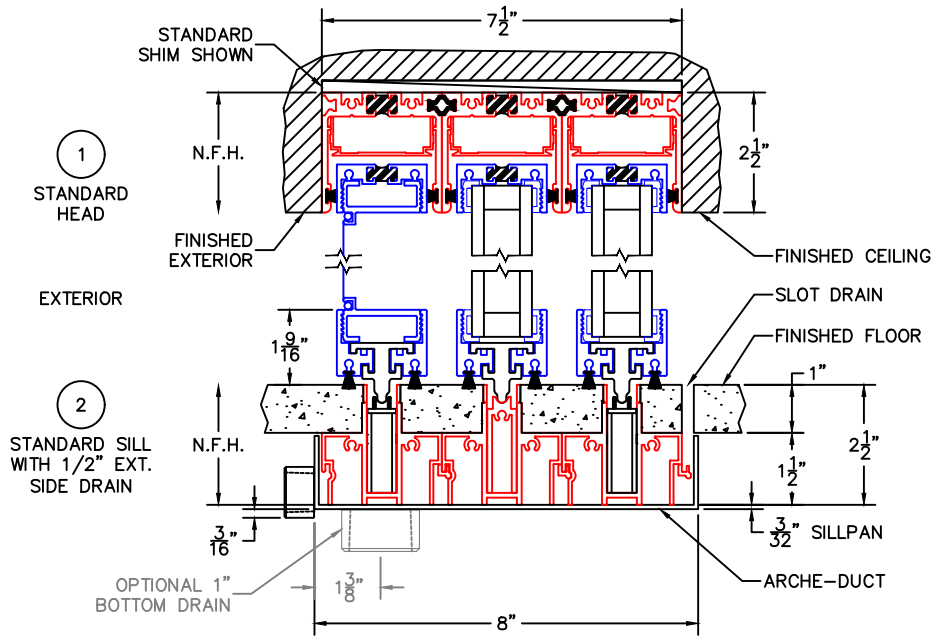

(USE RULER TO SCALE DIMENSIONS IN INCHES)

SCALE: 1/4"

OX DOOR DETAILS (O-PANELIZED) W/SCREENS
1-1/4" INSULATED GLAZING SHOWN

- 3 SINGLE JAMB
- 4 INTERLOCKERS FIN-INTERIOR W/BLADE
- 5 SINGLE JAMB

- GLASS PENETRATION: 9/16"
- FINISHED SURFACES BY OTHERS; FRAME TO BE CONCEALED BY WALL CONDITIONS.
- N.F.W. AND N.F.H. DO NOT INCLUDE ARCHE-DUCT (STAGGERED TRACKS SHOWN).
- OPTIONAL ARCHE-DUCT DRAINS AVAILABLE.
- ALL EXPOSED FRAME MAY REQUIRE PROPER ISOLATION FROM DISSIMILAR/CORROSIVE MATERIALS.