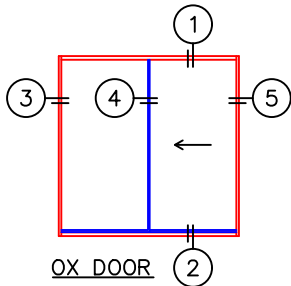

(USE RULER TO SCALE DIMENSIONS IN INCHES)

SCALE: 1/4"

OX DOOR DETAILS (O-PANELIZED) W/SCREENS
1-1/4" INSULATED GLAZING SHOWN

- 3 SINGLE JAMB
- 4 INTERLOCKERS FIN-INTERIOR W/BLADE
- 5 SINGLE JAMB

- GLASS PENETRATION: 9/16"
- FINISHED SURFACES BY OTHERS; FRAME TO BE CONCEALED BY WALL CONDITIONS.
- N.F.W. AND N.F.H. DO NOT INCLUDE ARCHE-DUCT (STAGGERED TRACKS SHOWN).
- OPTIONAL ARCHE-DUCT DRAINS AVAILABLE.
- ALL EXPOSED FRAME MAY REQUIRE PROPER ISOLATION FROM DISSIMILAR/CORROSIVE MATERIALS.