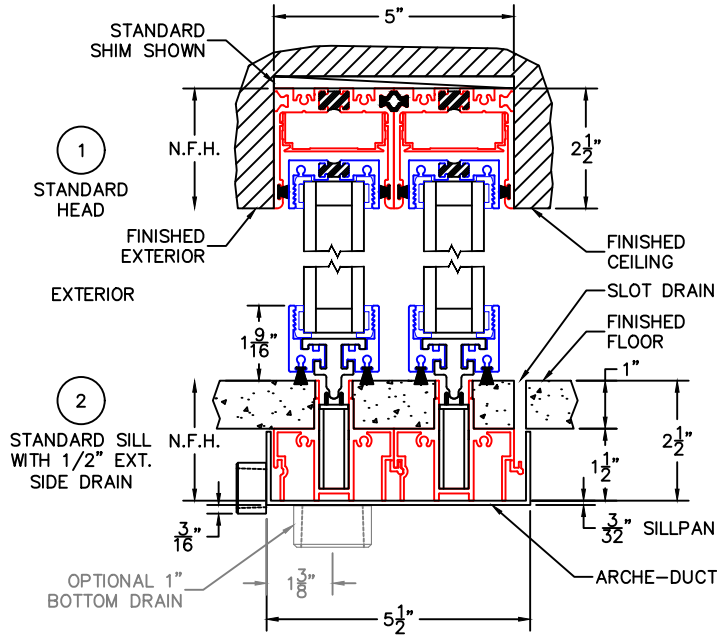

(USE RULER TO SCALE DIMENSIONS IN INCHES)

SCALE: 1/4"

XXVXX 90° CORNER DOOR W/SOLID YOKE DETAILS BLADE IN FIN (INTERIOR) 1-1/4" INSULATED GLAZING SHOWN

- GLASS PENETRATION: 9/16"
- FINISHED SURFACES BY OTHERS; FRAME TO BE CONCEALED BY WALL CONDITIONS.
- N.F.W. AND N.F.H. DO NOT INCLUDE ARCHE-DUCT (STAGGERED TRACKS SHOWN).
- N.F.W. DOES NOT INCLUDE SLOT DRAIN.
- OPTIONAL ARCHE-DUCT DRAINS AVAILABLE.
- ALL EXPOSED FRAME MAY REQUIRE PROPER ISOLATION FROM DISSIMILAR/CORROSIVE MATERIALS.