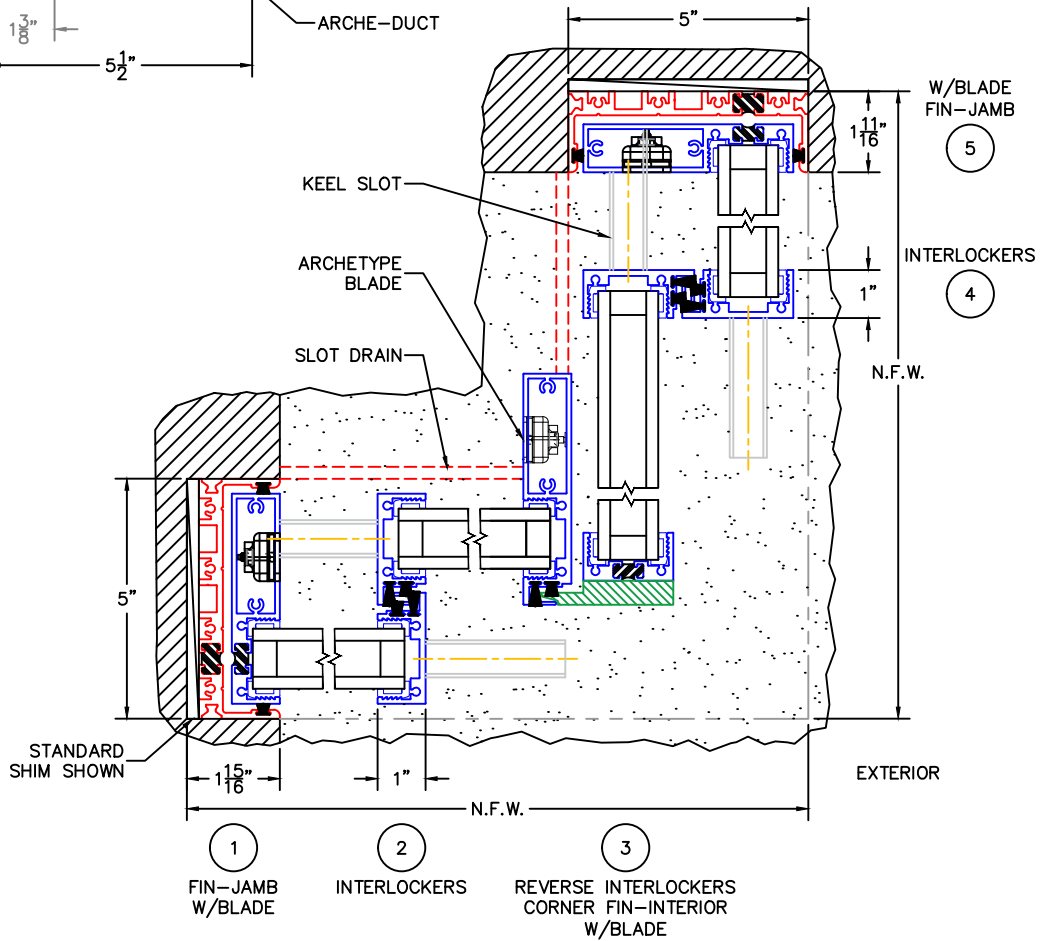

(USE RULER TO SCALE DIMENSIONS IN INCHES)

SCALE: 1/4"

XXVXX 90° CORNER DOOR W/SOLID YOKE DETAILS BLADE IN FIN (INTERIOR) 1-1/4" INSULATED GLAZING SHOWN

- GLASS PENETRATION: 9/16"
- FINISHED SURFACES BY OTHERS; FRAME TO BE CONCEALED BY WALL CONDITIONS.
- N.F.W. AND N.F.H. DO NOT INCLUDE ARCHE-DUCT (STAGGERED TRACKS SHOWN).
- N.F.W. DOES NOT INCLUDE SLOT DRAIN.
- OPTIONAL ARCHE-DUCT DRAINS AVAILABLE.
- ALL EXPOSED FRAME MAY REQUIRE PROPER ISOLATION FROM DISSIMILAR/CORROSIVE MATERIALS.