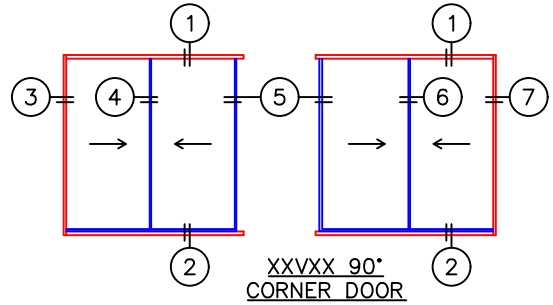

(USE RULER TO SCALE DIMENSIONS IN INCHES)

SCALE: 1/4"

XXVXX 90° CORNER DOOR W/SOLID YOKE DETAILS BLADE IN FIN (INTERIOR) 1-1/4" INSULATED GLAZING SHOWN

- GLASS PENETRATION: 9/16"
- FINISHED SURFACES BY OTHERS; FRAME TO BE CONCEALED BY WALL CONDITIONS.
- N.F.W. AND N.F.H. DO NOT INCLUDE ARCHE-DUCT (STAGGERED TRACKS SHOWN).
- N.F.W. DOES NOT INCLUDE SLOT DRAIN.
- OPTIONAL ARCHE-DUCT DRAINS AVAILABLE.
- ALL EXPOSED FRAME MAY REQUIRE PROPER ISOLATION FROM DISSIMILAR/CORROSIVE MATERIALS.