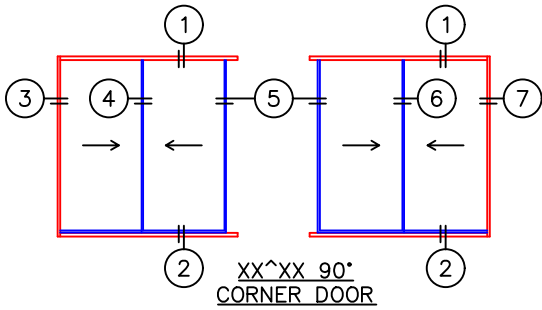

(USE RULER TO SCALE DIMENSIONS IN INCHES)
SCALE: 1/4

XX^XX 90° CORNER DOOR DETAILS 1-1/4" INSULATED GLAZING SHOWN

- GLASS PENETRATION: 9/16"
- FINISHED SURFACES BY OTHERS; FRAME TO BE CONCEALED BY WALL CONDITIONS.
- N.F.W. AND N.F.H. DO NOT INCLUDE ARCHE-DUCT (STAGGERED TRACKS SHOWN).
- N.F.W. DOES NOT INCLUDE SLOT DRAIN.
- OPTIONAL ARCHE-DUCT DRAINS AVAILABLE.
- ALL EXPOSED FRAME MAY REQUIRE PROPER ISOLATION FROM DISSIMILAR/CORROSIVE MATERIALS.