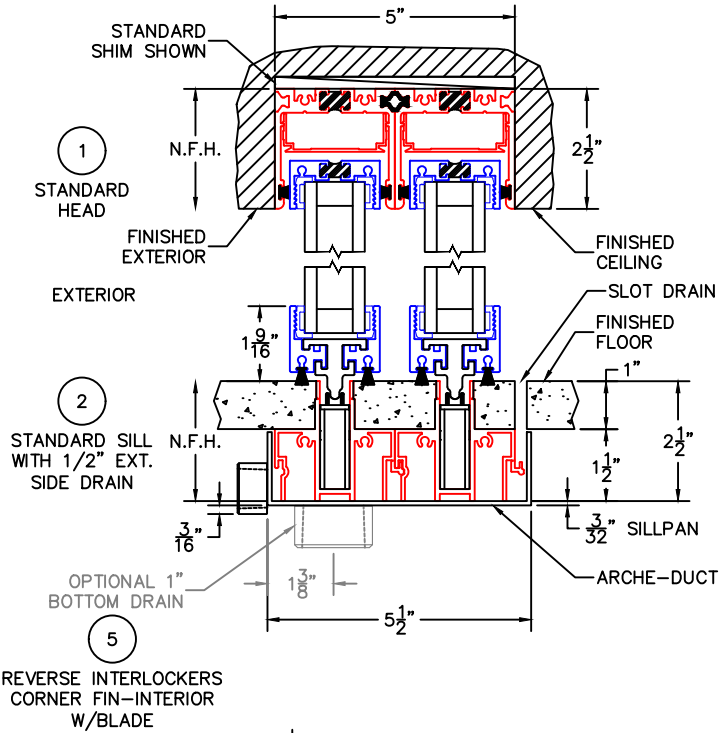

(USE RULER TO SCALE DIMENSIONS IN INCHES)
SCALE: 1/4

XX^XX 90° CORNER DOOR DETAILS 1-1/4" INSULATED GLAZING SHOWN

- GLASS PENETRATION: 9/16"
- FINISHED SURFACES BY OTHERS; FRAME TO BE CONCEALED BY WALL CONDITIONS.
- N.F.W. AND N.F.H. DO NOT INCLUDE ARCHE-DUCT (STAGGERED TRACKS SHOWN).
- N.F.W. DOES NOT INCLUDE SLOT DRAIN.
- OPTIONAL ARCHE-DUCT DRAINS AVAILABLE.
- ALL EXPOSED FRAME MAY REQUIRE PROPER ISOLATION FROM DISSIMILAR/CORROSIVE MATERIALS.