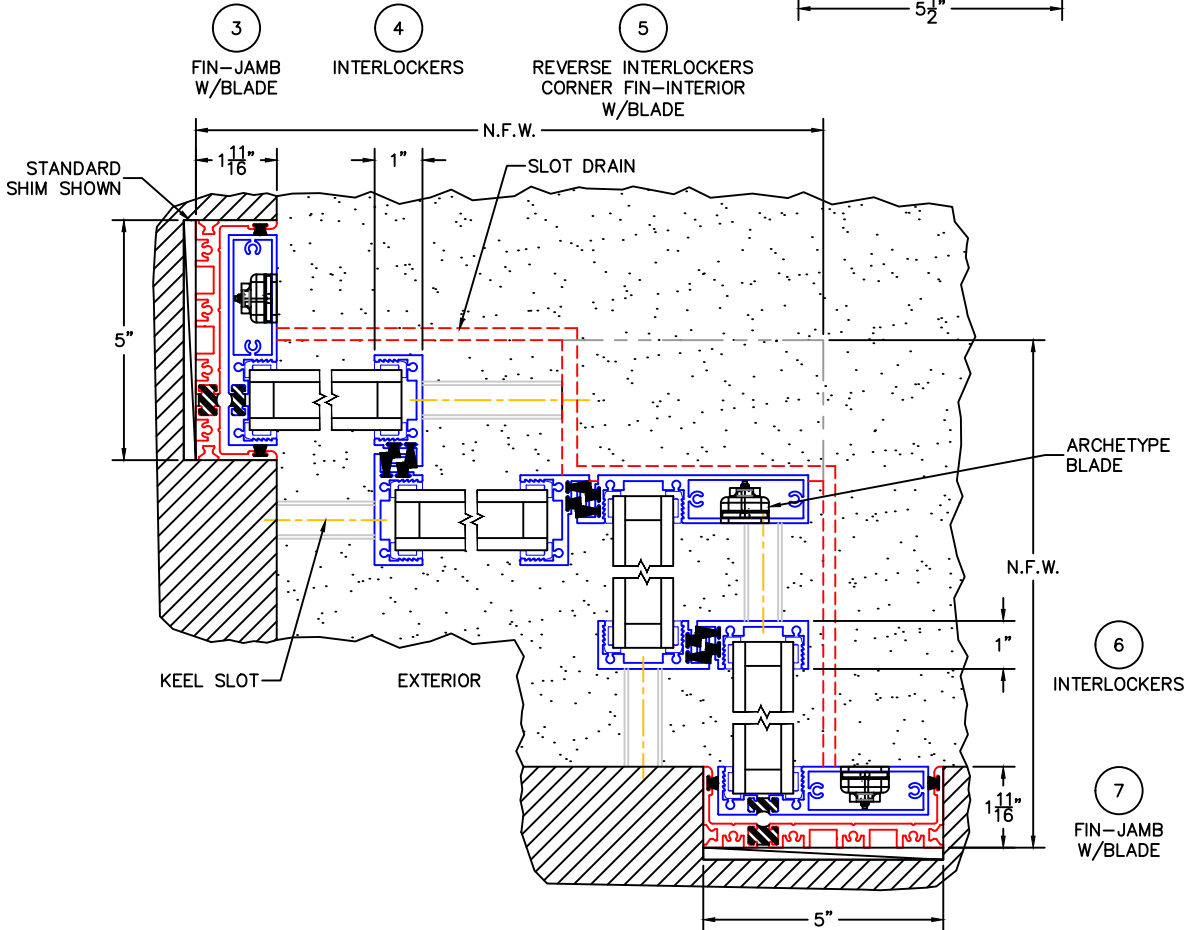

(USE RULER TO SCALE DIMENSIONS IN INCHES)
SCALE: 1/4

XX^XX 90° CORNER DOOR DETAILS 1-1/4" INSULATED GLAZING SHOWN

- GLASS PENETRATION: 9/16"
- FINISHED SURFACES BY OTHERS; FRAME TO BE CONCEALED BY WALL CONDITIONS.
- N.F.W. AND N.F.H. DO NOT INCLUDE ARCHE-DUCT (STAGGERED TRACKS SHOWN).
- N.F.W. DOES NOT INCLUDE SLOT DRAIN.
- OPTIONAL ARCHE-DUCT DRAINS AVAILABLE.
- ALL EXPOSED FRAME MAY REQUIRE PROPER ISOLATION FROM DISSIMILAR/CORROSIVE MATERIALS.