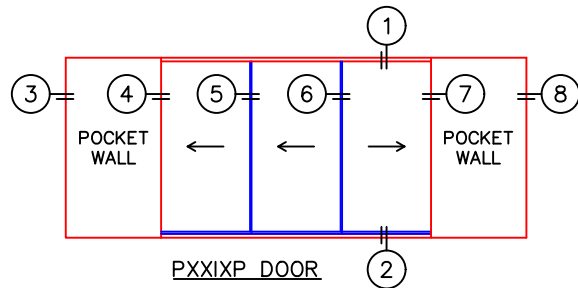

(USE RULER TO SCALE DIMENSIONS IN INCHES)

SCALE: 1/4

PXXIXP DOOR DETAILS 1-1/4" INSULATED GLAZING SHOWN

- GLASS PENETRATION: 9/16"
- FINISHED SURFACES BY OTHERS; FRAME TO BE CONCEALED BY WALL CONDITIONS.
- N.F.W. AND N.F.H. DO NOT INCLUDE ARCHE-DUCT (STAGGERED TRACKS SHOWN).
- ENCLOSED PX AND XP DOORS MAY REQUIRE POCKET DEMO FOR PANEL REMOVAL.
- OPTIONAL ARCHE-DUCT DRAINS AVAILABLE.
- ALL EXPOSED FRAME MAY REQUIRE PROPER ISOLATION FROM DISSIMILAR/CORROSIVE MATERIALS.