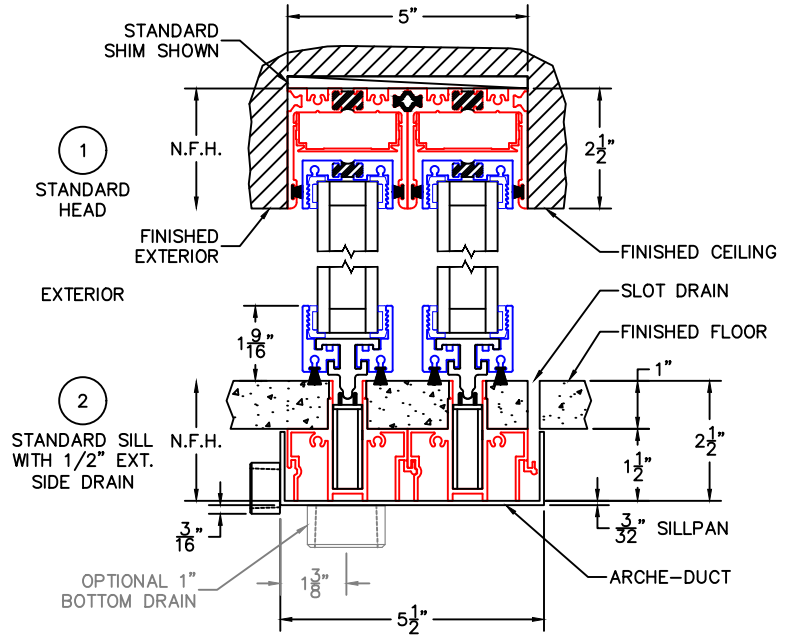

(USE RULER TO SCALE DIMENSIONS IN INCHES)

SCALE: 1/4

PXXIXP DOOR DETAILS 1-1/4" INSULATED GLAZING SHOWN

- GLASS PENETRATION: 9/16"
- FINISHED SURFACES BY OTHERS; FRAME TO BE CONCEALED BY WALL CONDITIONS.
- N.F.W. AND N.F.H. DO NOT INCLUDE ARCHE-DUCT (STAGGERED TRACKS SHOWN).
- ENCLOSED PX AND XP DOORS MAY REQUIRE POCKET DEMO FOR PANEL REMOVAL.
- OPTIONAL ARCHE-DUCT DRAINS AVAILABLE.
- ALL EXPOSED FRAME MAY REQUIRE PROPER ISOLATION FROM DISSIMILAR/CORROSIVE MATERIALS.