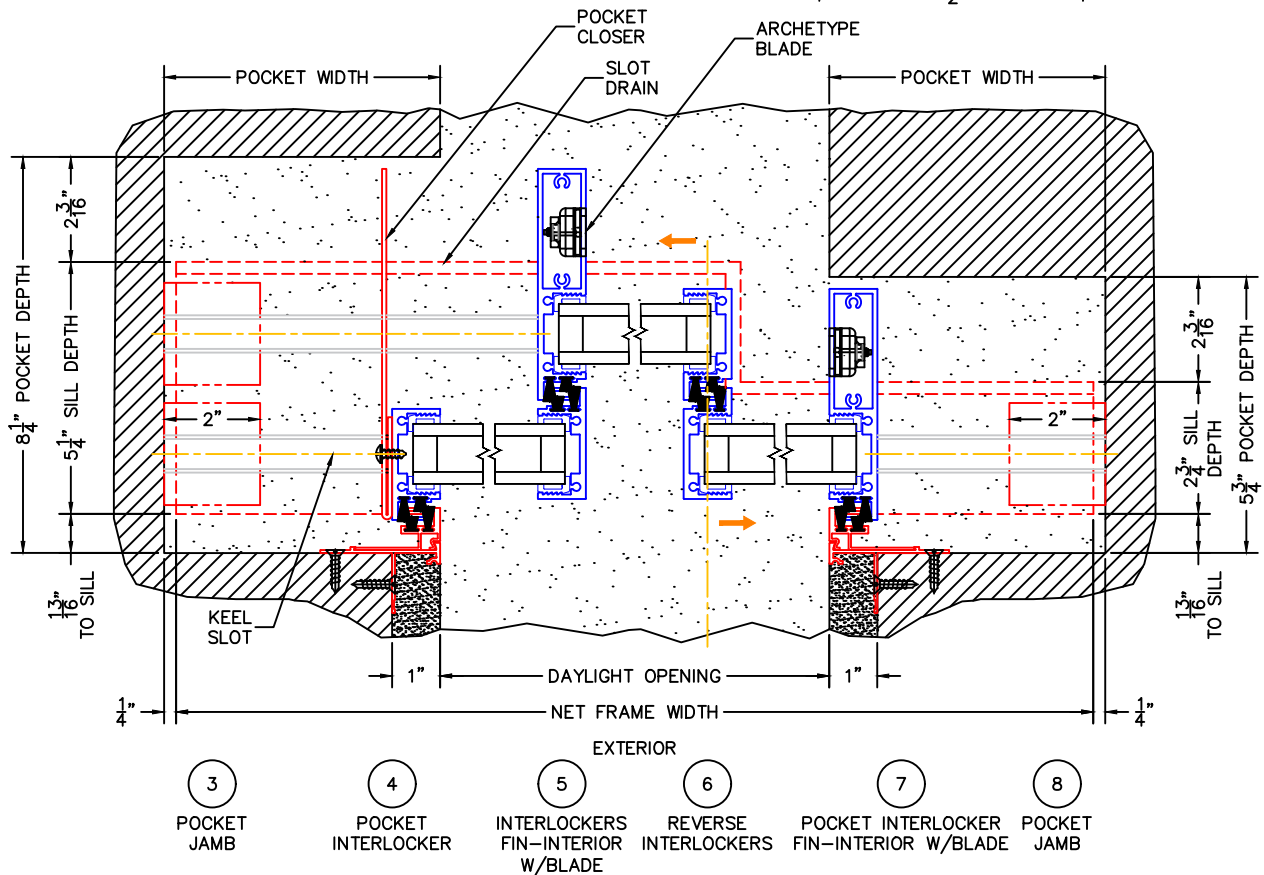

(USE RULER TO SCALE DIMENSIONS IN INCHES)

SCALE: 1/4

PXXIXP DOOR DETAILS 1-1/4" INSULATED GLAZING SHOWN

- GLASS PENETRATION: 9/16"
- FINISHED SURFACES BY OTHERS; FRAME TO BE CONCEALED BY WALL CONDITIONS.
- N.F.W. AND N.F.H. DO NOT INCLUDE ARCHE-DUCT (STAGGERED TRACKS SHOWN).
- ENCLOSED PX AND XP DOORS MAY REQUIRE POCKET DEMO FOR PANEL REMOVAL.
- OPTIONAL ARCHE-DUCT DRAINS AVAILABLE.
- ALL EXPOSED FRAME MAY REQUIRE PROPER ISOLATION FROM DISSIMILAR/CORROSIVE MATERIALS.