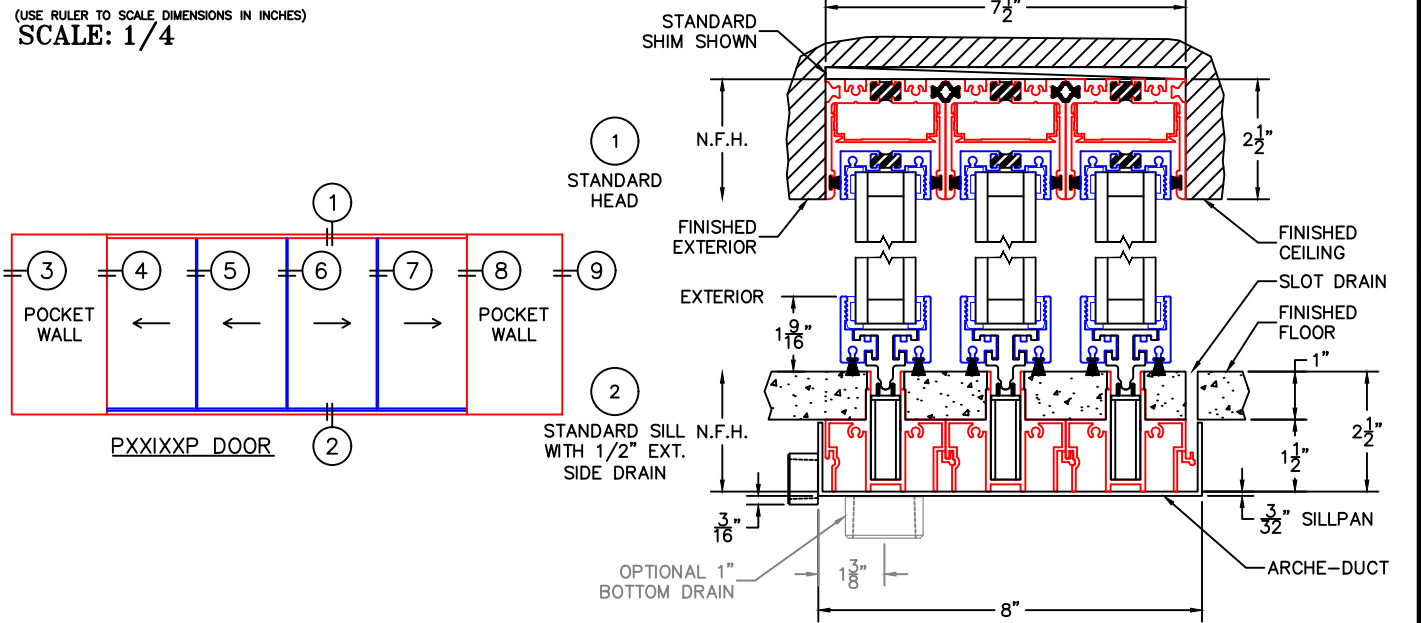

(USE RULER TO SCALE DIMENSIONS IN INCHES)  
SCALE: 1/4

## PXXIXXP DOOR DETAILS 1-1/4" INSULATED GLAZING SHOWN

- GLASS PENETRATION: 9/16"
- FINISHED SURFACES BY OTHERS; FRAME TO BE CONCEALED BY WALL CONDITIONS.
- N.F.W. AND N.F.H. DO NOT INCLUDE ARCHE-DUCT (STAGGERED TRACKS SHOWN).
- ENCLOSED PX AND XP DOORS MAY REQUIRE POCKET DEMO FOR PANEL REMOVAL.
- OPTIONAL ARCHE-DUCT DRAINS AVAILABLE.
- ALL EXPOSED FRAME MAY REQUIRE PROPER ISOLATION FROM DISSIMILAR/CORROSIVE MATERIALS.