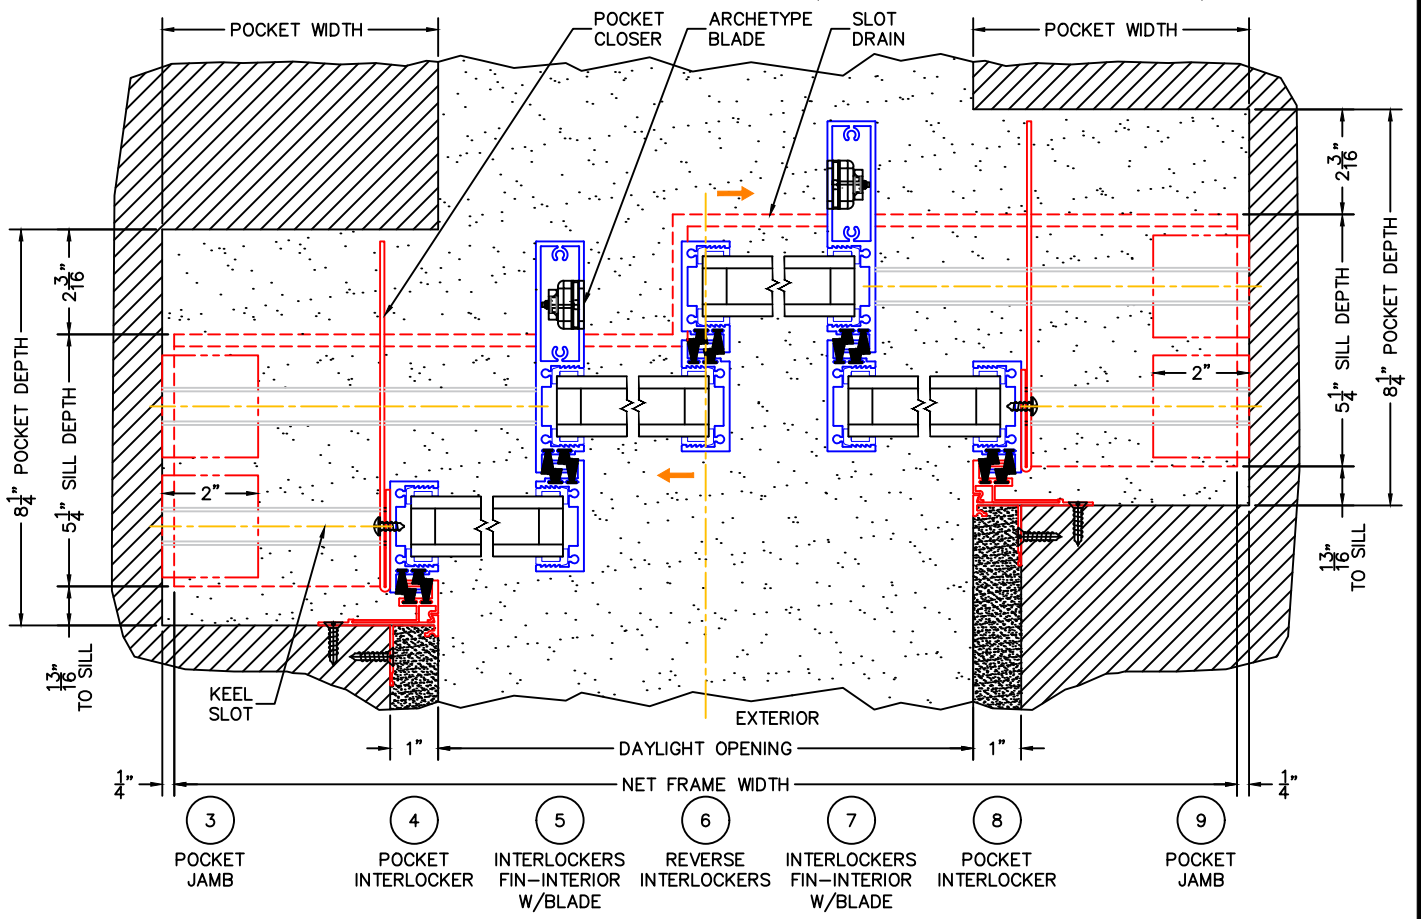

(USE RULER TO SCALE DIMENSIONS IN INCHES)  
SCALE: 1/4

## PXXIXXP DOOR DETAILS 1-1/4" INSULATED GLAZING SHOWN

- GLASS PENETRATION: 9/16"
- FINISHED SURFACES BY OTHERS; FRAME TO BE CONCEALED BY WALL CONDITIONS.
- N.F.W. AND N.F.H. DO NOT INCLUDE ARCHE-DUCT (STAGGERED TRACKS SHOWN).
- ENCLOSED PX AND XP DOORS MAY REQUIRE POCKET DEMO FOR PANEL REMOVAL.
- OPTIONAL ARCHE-DUCT DRAINS AVAILABLE.
- ALL EXPOSED FRAME MAY REQUIRE PROPER ISOLATION FROM DISSIMILAR/CORROSIVE MATERIALS.