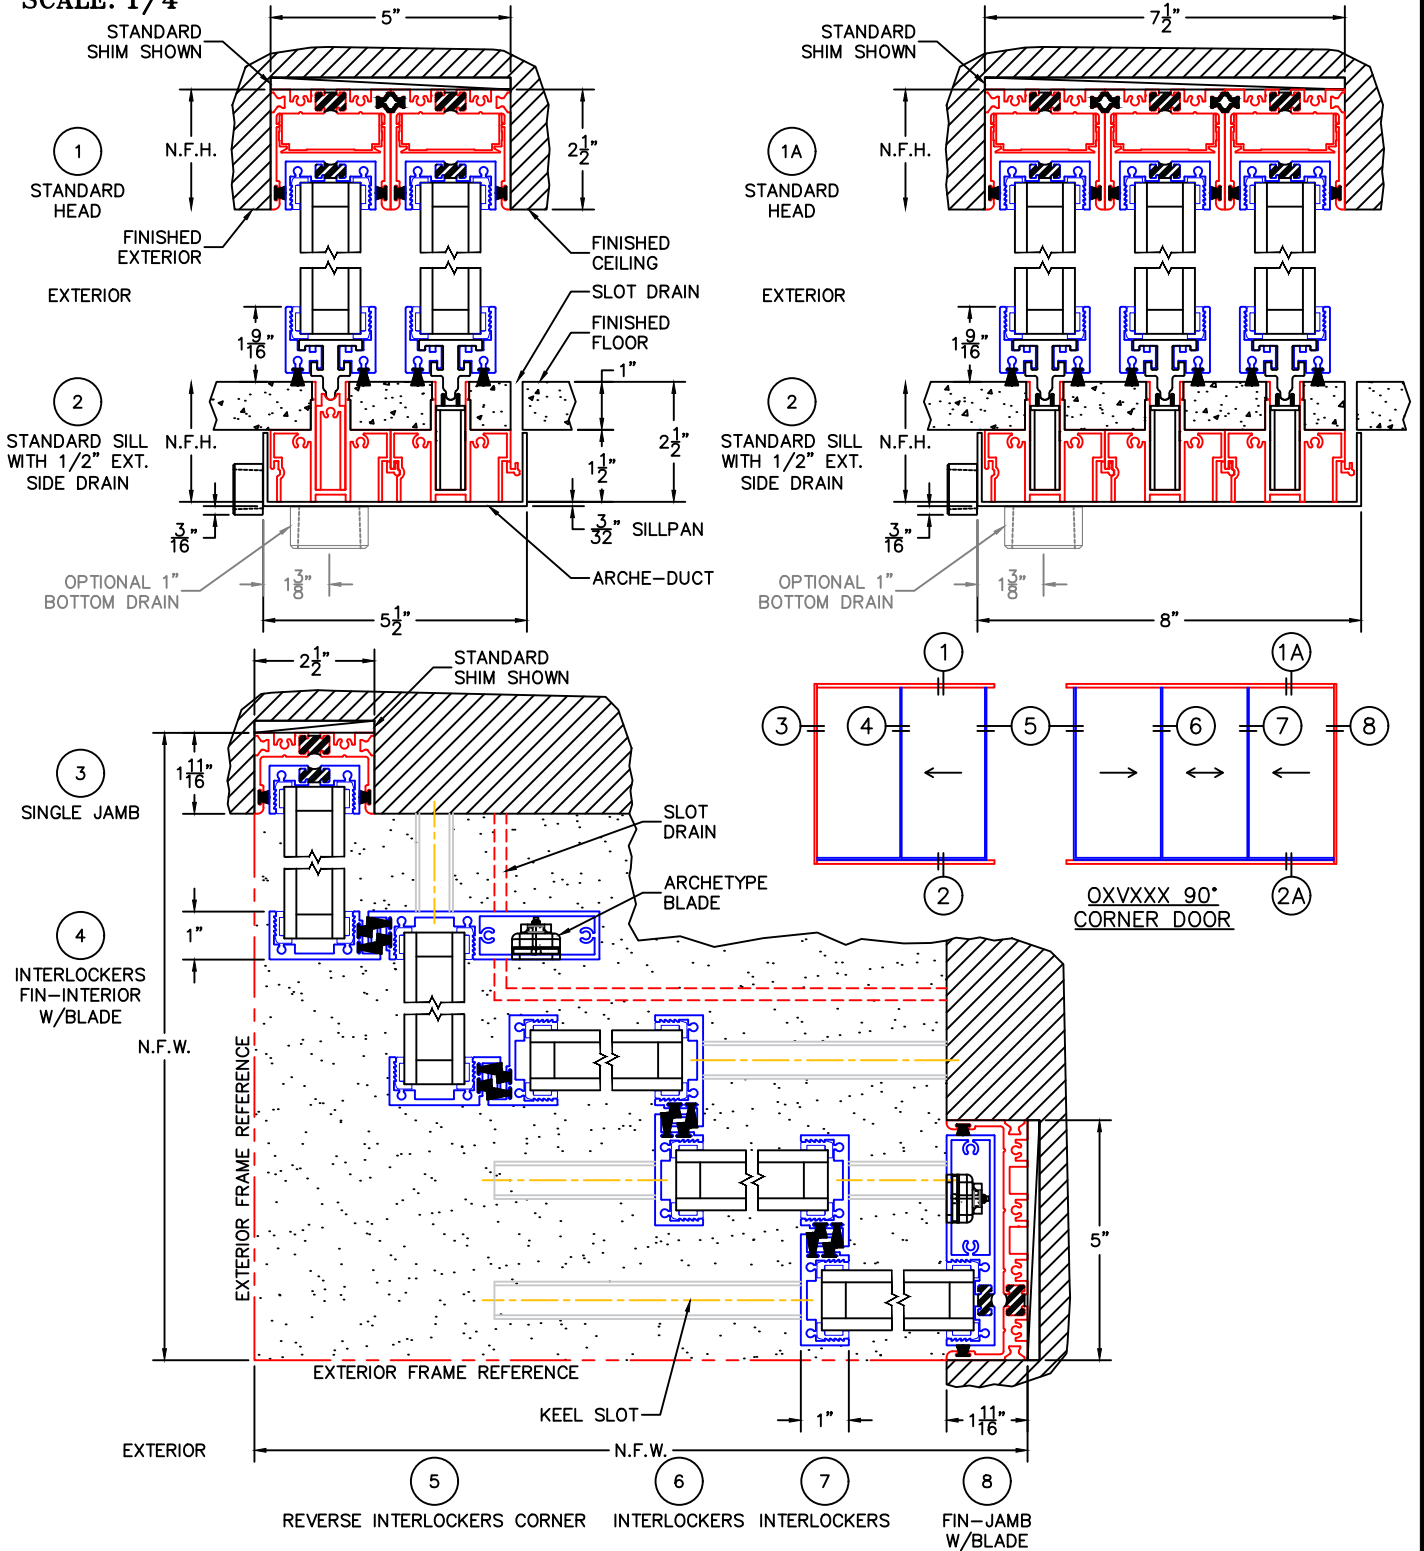

**OXVXXX 90° CORNER DOOR DETAILS (O-PANELIZED)**  
1-1/4" INSULATED GLAZING SHOWN

(USE RULER TO SCALE DIMENSIONS IN INCHES)  
**SCALE: 1/4**

- GLASS PENETRATION: 9/16"
- FINISHED SURFACES BY OTHERS; FRAME TO BE CONCEALED BY WALL CONDITIONS.
- N.F.W. AND N.F.H. DO NOT INCLUDE ARCHE-DUCT (STAGGERED TRACKS SHOWN).
- OPTIONAL ARCHE-DUCT DRAINS AVAILABLE.
- ALL EXPOSED FRAME MAY REQUIRE PROPER ISOLATION FROM DISSIMILAR/CORROSIVE MATERIALS.