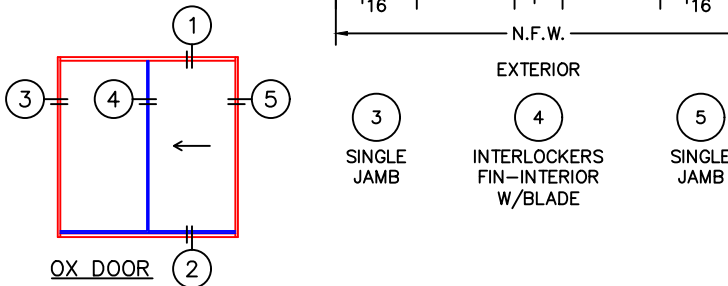

(USE RULER TO SCALE DIMENSIONS IN INCHES)
SCALE: 1/4

OX DOOR DETAILS (O-PANELIZED) 1-1/4" INSULATED GLAZING SHOWN

LOW PROFILE ARCHE-DUCT (STD)

HIGH INTERIOR LEG ARCHE-DUCT

- GLASS PENETRATION: 9/16"
- FINISHED SURFACES BY OTHERS; FRAME TO BE CONCEALED BY WALL CONDITIONS.
- N.F.W. AND N.F.H. DO NOT INCLUDE ARCHE-DUCT (STAGGERED TRACKS SHOWN).
- OPTIONAL ARCHE-DUCT DRAINS AVAILABLE.
- ALL EXPOSED FRAME MAY REQUIRE PROPER ISOLATION FROM DISSIMILAR/CORROSIVE MATERIALS.