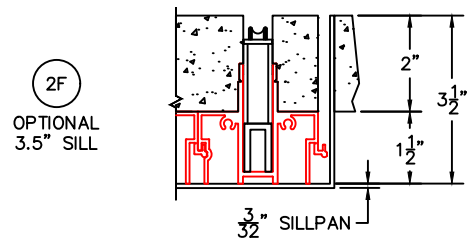

(USE RULER TO SCALE DIMENSIONS IN INCHES)
SCALE: 1/4

OX DOOR DETAILS (O-PANELIZED) 1-1/4" INSULATED GLAZING SHOWN

LOW PROFILE ARCHE-DUCT (STD)

HIGH INTERIOR LEG ARCHE-DUCT

- GLASS PENETRATION: 9/16"
- FINISHED SURFACES BY OTHERS; FRAME TO BE CONCEALED BY WALL CONDITIONS.
- N.F.W. AND N.F.H. DO NOT INCLUDE ARCHE-DUCT (STAGGERED TRACKS SHOWN).
- OPTIONAL ARCHE-DUCT DRAINS AVAILABLE.
- ALL EXPOSED FRAME MAY REQUIRE PROPER ISOLATION FROM DISSIMILAR/CORROSIVE MATERIALS.