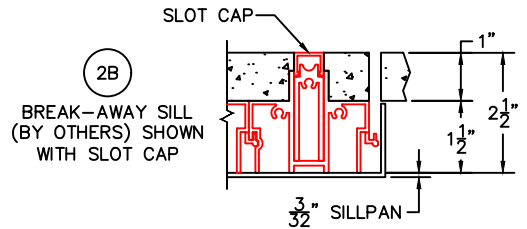

(USE RULER TO SCALE DIMENSIONS IN INCHES)
SCALE: 1/4

OX DOOR DETAILS (O-PANELIZED) 1-1/4" INSULATED GLAZING SHOWN

LOW PROFILE ARCHE-DUCT (STD)

HIGH INTERIOR LEG ARCHE-DUCT

- GLASS PENETRATION: 9/16"
- FINISHED SURFACES BY OTHERS; FRAME TO BE CONCEALED BY WALL CONDITIONS.
- N.F.W. AND N.F.H. DO NOT INCLUDE ARCHE-DUCT (STAGGERED TRACKS SHOWN).
- OPTIONAL ARCHE-DUCT DRAINS AVAILABLE.
- ALL EXPOSED FRAME MAY REQUIRE PROPER ISOLATION FROM DISSIMILAR/CORROSIVE MATERIALS.