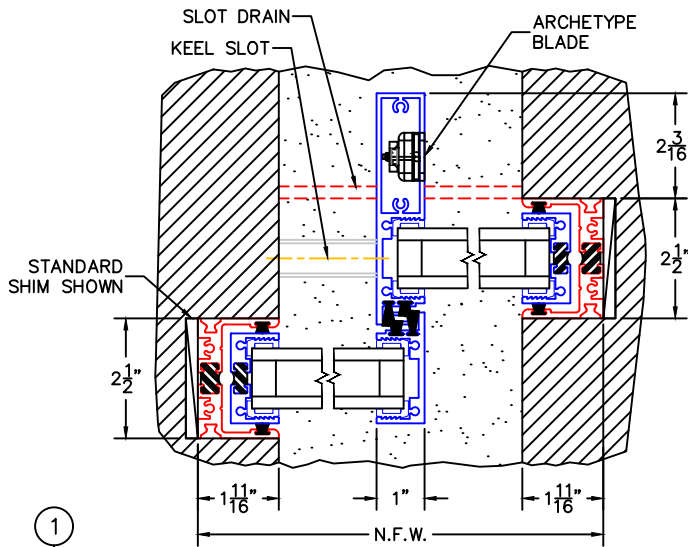

(USE RULER TO SCALE DIMENSIONS IN INCHES)
SCALE: 1/4

OX DOOR DETAILS (O-PANELIZED) 1-1/4" INSULATED GLAZING SHOWN

LOW PROFILE ARCHE-DUCT (STD)

HIGH INTERIOR LEG ARCHE-DUCT

- GLASS PENETRATION: 9/16"
- FINISHED SURFACES BY OTHERS; FRAME TO BE CONCEALED BY WALL CONDITIONS.
- N.F.W. AND N.F.H. DO NOT INCLUDE ARCHE-DUCT (STAGGERED TRACKS SHOWN).
- OPTIONAL ARCHE-DUCT DRAINS AVAILABLE.
- ALL EXPOSED FRAME MAY REQUIRE PROPER ISOLATION FROM DISSIMILAR/CORROSIVE MATERIALS.