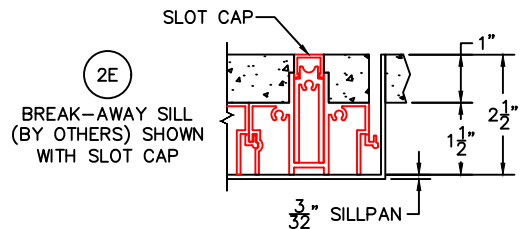

(USE RULER TO SCALE DIMENSIONS IN INCHES)
SCALE: 1/4

OX DOOR DETAILS (O-PANELIZED) 1-1/4" INSULATED GLAZING SHOWN

LOW PROFILE ARCHE-DUCT (STD)

HIGH INTERIOR LEG ARCHE-DUCT

- GLASS PENETRATION: 9/16"
- FINISHED SURFACES BY OTHERS; FRAME TO BE CONCEALED BY WALL CONDITIONS.
- N.F.W. AND N.F.H. DO NOT INCLUDE ARCHE-DUCT (STAGGERED TRACKS SHOWN).
- OPTIONAL ARCHE-DUCT DRAINS AVAILABLE.
- ALL EXPOSED FRAME MAY REQUIRE PROPER ISOLATION FROM DISSIMILAR/CORROSIVE MATERIALS.