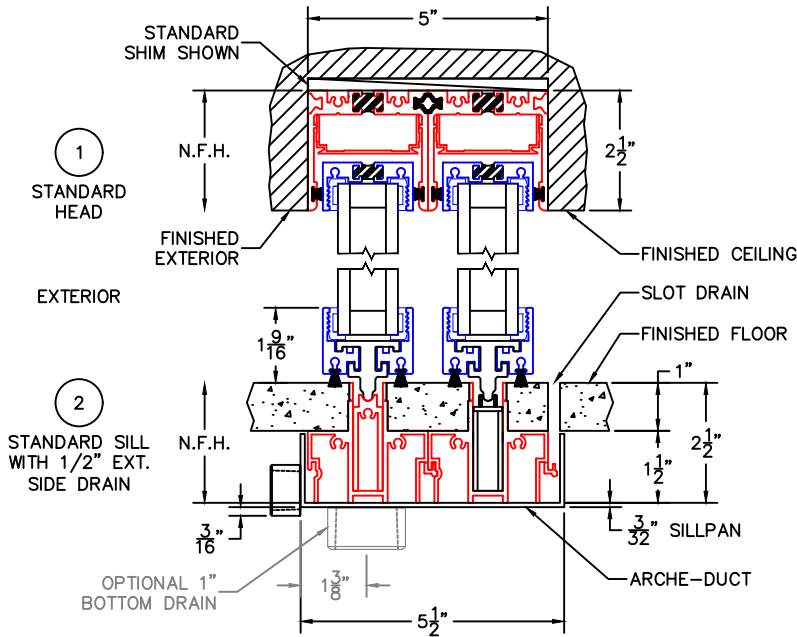

(USE RULER TO SCALE DIMENSIONS IN INCHES)
SCALE: 1/4

OX DOOR DETAILS (O-PANELIZED) 1-1/4" INSULATED GLAZING SHOWN

LOW PROFILE ARCHE-DUCT (STD)

HIGH INTERIOR LEG ARCHE-DUCT

- GLASS PENETRATION: 9/16"
- FINISHED SURFACES BY OTHERS; FRAME TO BE CONCEALED BY WALL CONDITIONS.
- N.F.W. AND N.F.H. DO NOT INCLUDE ARCHE-DUCT (STAGGERED TRACKS SHOWN).
- OPTIONAL ARCHE-DUCT DRAINS AVAILABLE.
- ALL EXPOSED FRAME MAY REQUIRE PROPER ISOLATION FROM DISSIMILAR/CORROSIVE MATERIALS.