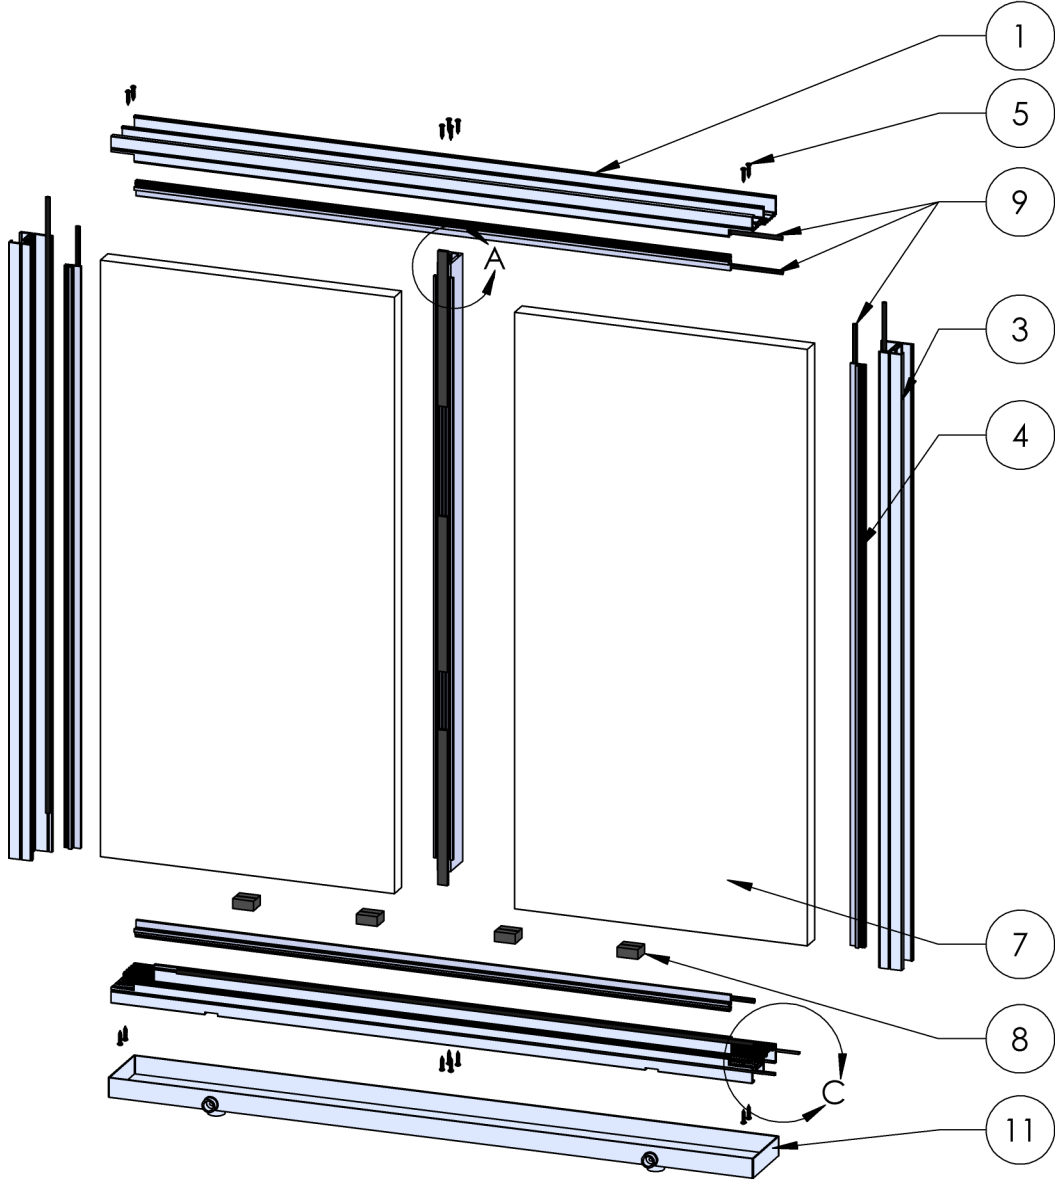

ASSEMBLY / PARTS LIST (B.O.M.)

Series: EDGE |f|
Type: OO-GTF with Arche-duct, 1 1/2" Glass Shown

ITEM NO.	DESCRIPTION	PAGE #
1	EDGE f ASSEMBLY	2
2	TABLES	3

Description Table of Contents	
File Name EDGE f Assembly OO-GTF	REV B
Released 12/5/2024	SHEET 1 OF 3

ASSEMBLY / PARTS LIST (B.O.M.)

EXTRUSIONS

ITEM NO.	PART NUMBER	DESCRIPTION	QTY.
1	Ef0001	Head/Sill	2
2	Ef0003	Fin	1
3	Ef0009	Jamb	2
4	See Table A	Glass Wedge	4

HARDWARE

5	20350	#10 Screw, PHP-A, 1", SS, Clear	16
6	26806	Thermalbond Foam Spacer	3
7	-	Glass (1 1/2" Shown)	2
8	See Table B	Setting Block	4
9	25031	Bulb Vinyl-Large	8
10	25189	Q-Lon Foam Seal (Q225T190)	2
11	FW1216	Arche-duct Wide Pan	1

Description EDGE f Assembly	
File Name EDGE f Assembly OO-GTF	REV B
Released 12/5/2024	SHEET 2 OF 3

ASSEMBLY / PARTS LIST (B.O.M.)

Table A - Glass Wedges

Ef0004	Jamb Interior and Low Profile Head/Sill	
Ef0005	1.5" Glass (Shown)	
Ef0006	1.25" Glass	
Ef0007	9/16" Glass	

Table B- Setting Blocks

Glass (in)	Setting Block	Orientation	QTY
1.5 (Shown)	26829, 1 3/8"x1 5/8"x3/4" Setting Block		4
1.25	26829, 1 3/8"x1 5/8"x3/4" Setting Block		4
9/16	26829, 1 3/8"x1 5/8"x3/4" Setting Block- 1 3/8" width cut in half		4