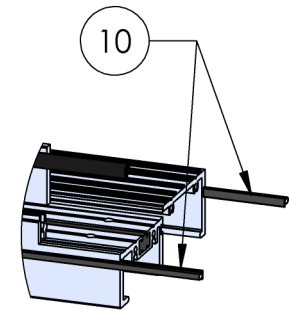

DETAIL C

PROPRIETARY AND CONFIDENTIAL
THE INFORMATION CONTAINED IN THIS DRAWING IS THE SOLE PROPERTY OF FLEETWOOD WINDOWS & DOORS.
ANY REPRODUCTION IN PART OR AS A WHOLE WITHOUT THE WRITTEN PERMISSION OF FLEETWOOD WINDOWS & DOORS IS PROHIBITED.

Description EDGE | f | Assembly	
File Name EDGE f Assembly OO-GTF	REV B
Released 12/5/2024	SHEET 2 OF 3