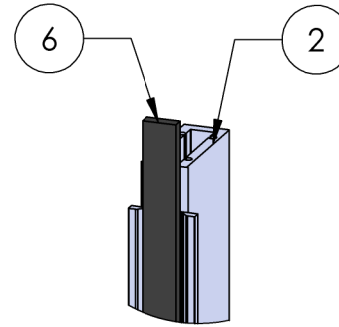

ASSEMBLY / PARTS LIST (B.O.M.)

Series: EDGE |f|
Type: OO-GTF with Arche-duct, 1 1/2" Glass Shown

ITEM NO.	DESCRIPTION	PAGE #
1	EDGE f ASSEMBLY	2
2	TABLES	3

Description Table of Contents	
File Name EDGE f Assembly OO-GTF	REV B
Released 12/5/2024	SHEET 1 OF 3

ASSEMBLY / PARTS LIST (B.O.M.)

EXTRUSIONS

ITEM NO.	PART NUMBER	DESCRIPTION	QTY.
1	Ef0001	Head/Sill	2
2	Ef0003	Fin	1
3	Ef0009	Jamb	2
4	See Table A	Glass Wedge	4

HARDWARE

5	20350	#10 Screw, PHP-A, 1", SS, Clear	16
6	26806	Thermalbond Foam Spacer	3
7	-	Glass (1 1/2" Shown)	2
8	See Table B	Setting Block	4
9	25031	Bulb Vinyl-Large	8
10	25189	Q-Lon Foam Seal (Q225T190)	2
11	FW1216	Arche-duct Wide Pan	1

Description EDGE f Assembly	
File Name EDGE f Assembly OO-GTF	REV B
Released 12/5/2024	SHEET 2 OF 3

ASSEMBLY / PARTS LIST (B.O.M.)

Table A - Glass Wedges

Ef0004	Jamb Interior and Low Profile Head/Sill	
Ef0005	1.5" Glass (Shown)	
Ef0006	1.25" Glass	
Ef0007	9/16" Glass	

Table B- Setting Blocks

Glass (in)	Setting Block	Orientation	QTY
1.5 (Shown)	26829, 1 3/8"x1 5/8"x3/4" Setting Block		4
1.25	26829, 1 3/8"x1 5/8"x3/4" Setting Block		4
9/16	26829, 1 3/8"x1 5/8"x3/4" Setting Block- 1 3/8" width cut in half		4