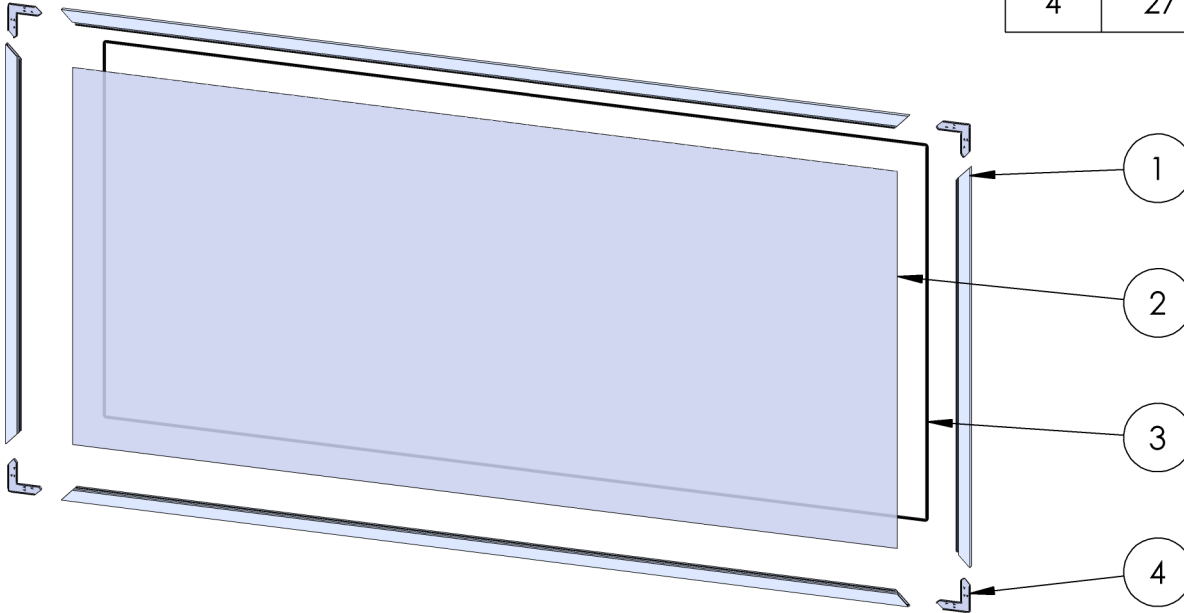

ASSEMBLY / PARTS LIST (B.O.M.)

EXTRUSIONS

ITEM NO.	PART NUMBER	DESCRIPTION	QTY.
1	114FF	Flat Screen Frame	4

HARDWARE

ITEM NO.	PART NUMBER	DESCRIPTION	QTY.
2	-	Screen Mesh	1
3	19127	Screen Rubber Spline (.150)	1
4	27129	Screen Corner Key	4

Description
Flat Screen Assembly

File Name
Series 350-T A over O Awning
Assembly with 4 Bar Hinges and
Roto Operator

REV
B

PROPRIETARY AND CONFIDENTIAL

THE INFORMATION CONTAINED IN THIS DRAWING IS THE SOLE PROPERTY OF FLEETWOOD WINDOWS & DOORS.
ANY REPRODUCTION IN PART OR AS A WHOLE WITHOUT THE WRITTEN PERMISSION OF FLEETWOOD WINDOWS & DOORS IS PROHIBITED.

Released 9/19/2024

SHEET 4 OF 5