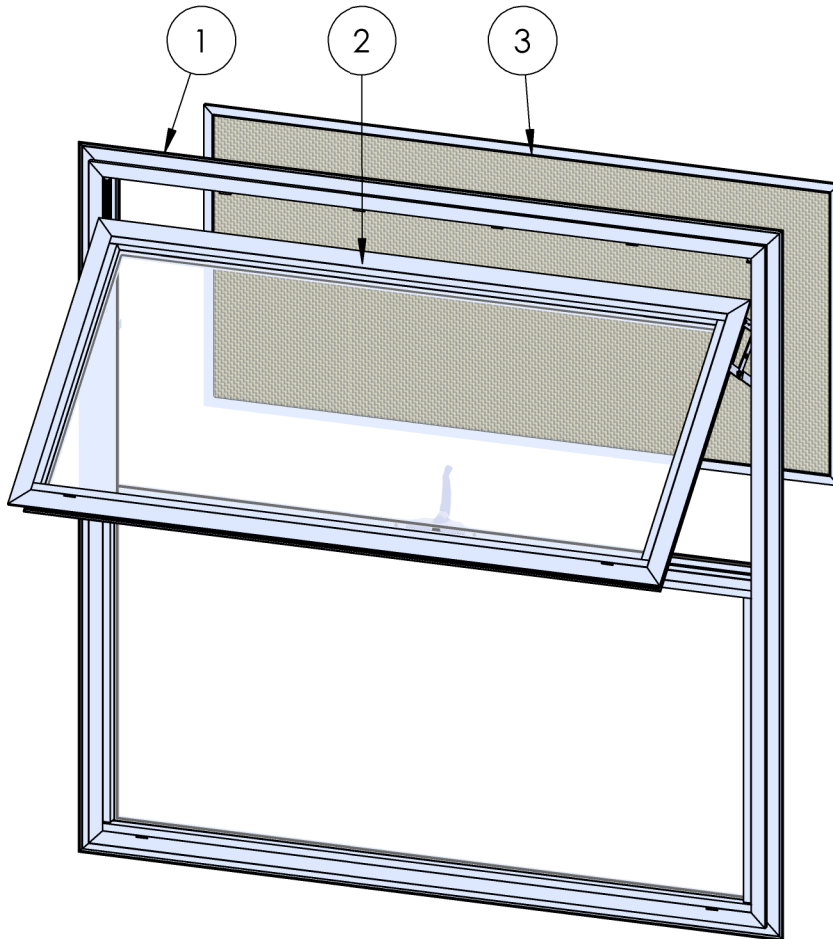

ASSEMBLY / PARTS LIST (B.O.M.)

Series: 350-T
Type: Awning (A/O) with 4 Bar Hinges and Roto Operator

ITEM NO.	DESCRIPTION	QTY.	PAGE #
1	FRAME ASSEMBLY	1	2
2	PANEL ASSEMBLY	1	3
3	FLAT SCREEN ASSEMBLY	1	4
4	TABLES	1	5

Description Table of Contents	
File Name Series 350-T A over O Awning Assembly with 4 Bar Hinges and Roto Operator	REV B
Released 9/19/2024	SHEET 1 OF 5

ASSEMBLY / PARTS LIST (B.O.M.)

DETAIL A
SCALE 1 : 8