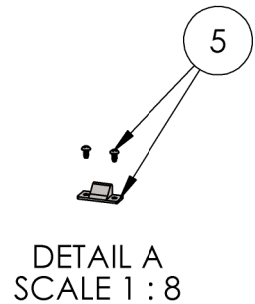

Description
Frame Assembly

File Name
Series 350-T A over O Awning
Assembly with 4 Bar Hinges and
Roto Operator

REV
B

Released 9/19/2024

SHEET 2 OF 5

ASSEMBLY / PARTS LIST (B.O.M.)

EXTRUSIONS			
ITEM NO.	PART NUMBER	DESCRIPTION	QTY.
1	05P11	Zee Bar	4
2	05P09, 05P12, 05P10, 05P06, 05P05	Glass Stop (1"), (1-1/4"), (1-1/2"), (5/8"), 9/16" and 1/2"), (1/4")	4
3	05P04	Corner Key, 1.375 in.	4
HARDWARE			
ITEM NO.	PART NUMBER	DESCRIPTION	QTY.
4	20337	#10 PHP-B, 3/8", Clear	4
5	See Table C	Snubber (HVHZ only)	VARIES
6	26233	Flexible Bulb Vinyl	1
7	25199	Mini Bulb Vinyl	1
8	25031	Bulb Vinyl-Large	4
9	-	Glass	1
10	18620	Setting Block 4" x 1/4"x1"	8
11	18797, 20767	Track, PSRO (8.3125", 13.9")	2