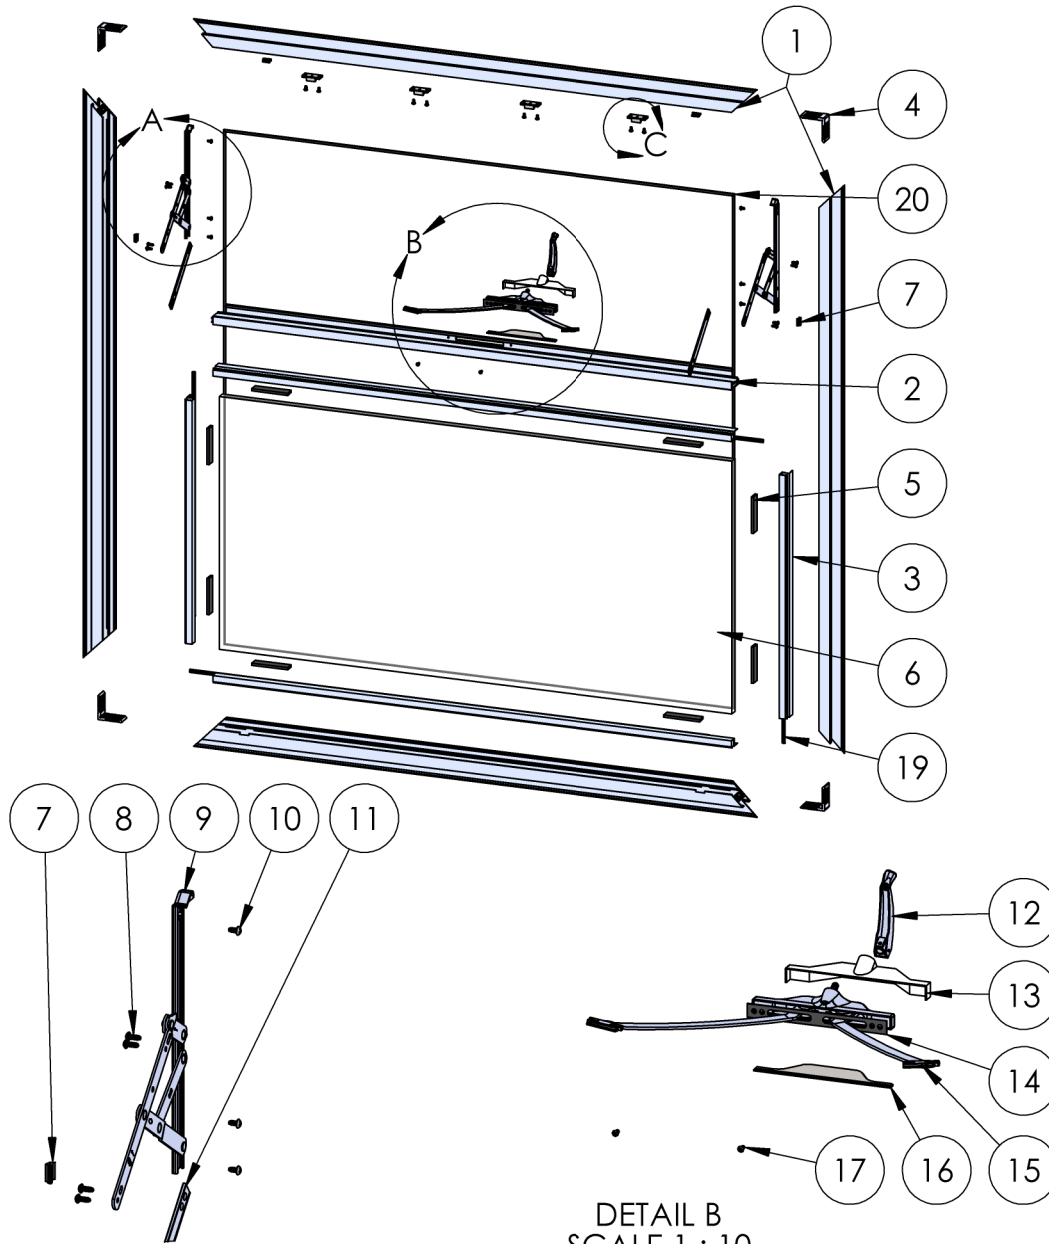

ASSEMBLY / PARTS LIST (B.O.M.)

Series: 350-T
Type: Awning (A/O) with 4 Bar Hinges and Roto Operator

ITEM NO.	DESCRIPTION	QTY.	PAGE #
1	FRAME ASSEMBLY	1	2
2	PANEL ASSEMBLY	1	3
3	FLAT SCREEN ASSEMBLY	1	4
4	TABLES	1	5

Description Table of Contents	
File Name Series 350-T A over O Awning Assembly with 4 Bar Hinges and Roto Operator	REV B
Released 9/19/2024	SHEET 1 OF 5

ASSEMBLY / PARTS LIST (B.O.M.)

DETAIL A
SCALE 1 : 8

EXTRUSIONS

ITEM NO.	PART NUMBER	DESCRIPTION	QTY.
1	05P88, 05P19	Frame (Nail-on, Block)	4
2	05P01	Tee Bar (Muntin)	1
3	05P09, 05P12, 05P10, 05P06, 05P05	Glass Stop (1"), (1-1/4"), (1-1/2"), (5/8", 9/16" & 1/2"), (1/4")	4
4	05P04	Corner Key, 1.375 in.	4

HARDWARE

ITEM NO.	PART NUMBER	DESCRIPTION	QTY.
5	18620	Setting Block 4" x 1/4"x1"	8
6	-	Glass	1
7	25173, 25753	Screen Clip (SS, Black)	4
8	20338	#10 PHP-B, 1/2", Clear	8
9	24932, 22865, 24654, 24655, 22868, 18811	4 Bar Hinge Set (8", 10", 12", 16", 22", 16" Egress (requires 2 per))	1
10	20337	#10 PHP-B, 3/8", SS, Clear	14
11	26229, 26230, 26231, 26232	4 Bar Shim (10", 12", 16", 22")	2
12	See Table B	Handle Options	1
13	25636	Awning Oper. Cover	1
14	27127	Neoprene Rubber Gasket	1
15	See Table A	PSRO (2 ARM Operator) Options	1
16	25810, 25811	Roto Operator Bottom Cover Plate	1
17	26465	#8-32 Button-Head Screw, .375 in.	2
18	See Table C	Snubber, Frame Portion	VARIES
19	25031	Bulb Vinyl-Large	4
20	26233	Flexible Bulb Vinyl	3