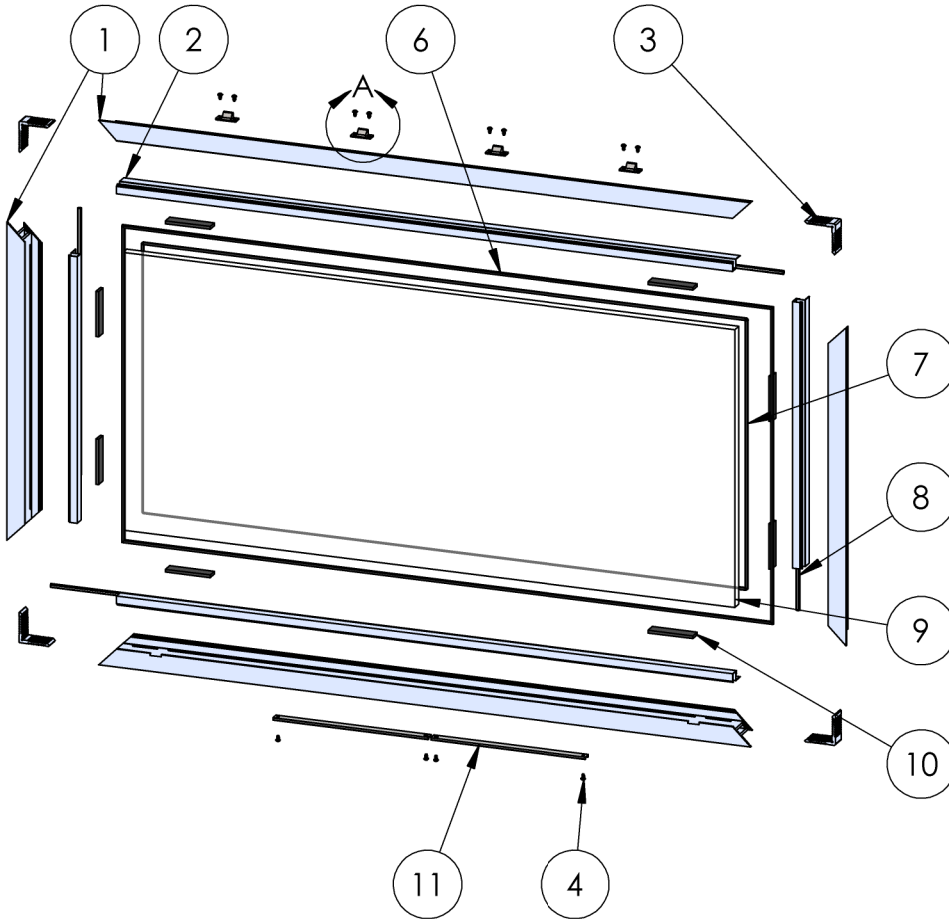

HARDWARE

ITEM NO.	PART NUMBER	DESCRIPTION	QTY.
5	18620	Setting Block 4" x 1/4"x1"	8
6	-	Glass	1
7	25173, 25753	Screen Clip (SS, Black)	4
8	20338	#10 PHP-B, 1/2", Clear	8
9	24932, 22865, 24654, 24655, 22868, 18811	4 Bar Hinge Set (8", 10", 12", 16", 22", 16" Egress (requires 2 per))	1
10	20337	#10 PHP-B, 3/8", SS, Clear	14
11	26229, 26230, 26231, 26232	4 Bar Shim (10", 12", 16", 22")	2
12	See Table B	Handle Options	1
13	25636	Awning Oper. Cover	1
14	27127	Neoprene Rubber Gasket	1
15	See Table A	PSRO (2 ARM Operator) Options	1
16	25810, 25811	Roto Operator Bottom Cover Plate	1
17	26465	#8-32 Button-Head Screw, .375 in.	2
18	See Table C	Snubber, Frame Portion	VARIES
19	25031	Bulb Vinyl-Large	4
20	26233	Flexible Bulb Vinyl	3

Description
Frame Assembly

File Name
Series 350-T A over O Awning
Assembly with 4 Bar Hinges and
Roto Operator

REV
B

Released 9/19/2024

SHEET 2 OF 5

ASSEMBLY / PARTS LIST (B.O.M.)

EXTRUSIONS			
ITEM NO.	PART NUMBER	DESCRIPTION	QTY.
1	05P11	Zee Bar	4
2	05P09, 05P12, 05P10, 05P06, 05P05	Glass Stop (1"), (1-1/4"), (1-1/2"), (5/8"), 9/16" and 1/2"), (1/4")	4
3	05P04	Corner Key, 1.375 in.	4
HARDWARE			
ITEM NO.	PART NUMBER	DESCRIPTION	QTY.
4	20337	#10 PHP-B, 3/8", Clear	4
5	See Table C	Snubber (HVHZ only)	VARIES
6	26233	Flexible Bulb Vinyl	1
7	25199	Mini Bulb Vinyl	1
8	25031	Bulb Vinyl-Large	4
9	-	Glass	1
10	18620	Setting Block 4" x 1/4"x1"	8
11	18797, 20767	Track, PSRO (8.3125", 13.9")	2