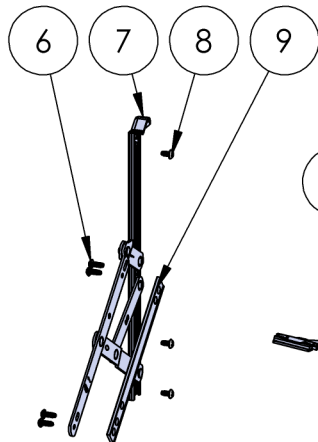

ASSEMBLY / PARTS LIST (B.O.M.)

Series: 350-T
Type: Awning (AA) with 4 Bar Hinges & Roto Operator

TABLE OF CONTENTS

ITEM NO.	DESCRIPTION	QTY.	PAGE #
1	FRAME ASSEMBLY	1	2
2	PANEL ASSEMBLY	2	3
3	FLAT SCREEN ASSEMBLY	2	4
4	TABLES	1	5

Description Table of Contents	
File Name Series 350-T Awning (AA) with 4 Bar Hinges and Roto Operator	REV B
Released 9/19/2024	SHEET 1 OF 5

ASSEMBLY / PARTS LIST (B.O.M.)

DETAIL A
SCALE 1 : 8

DETAIL B
SCALE 1 : 8

DETAIL C
SCALE 1 : 8

EXTRUSIONS

ITEM NO.	PART NUMBER	DESCRIPTION	QTY.
1	05P01	250-T Tee Bar (Muntin)	1
2	05P88, 05P19	Perimeter - OG (Nail-on, Block)	4
3	05P04	Corner Key, 1.375 in.	4

HARDWARE

ITEM NO.	PART NUMBER	DESCRIPTION	QTY.
4	26233	Flexible Bulb Vinyl	3
5	25173, 25753	Screen Clip (SS, Black)	8
6	20338	#10 PHP-B, 1/2", Clear	16
7	24932, 22865, 24654, 24655, 22868, 18811	4 Bar Hinge Set (8", 10", 12", 16", 22", 16" Egress (requires 2 per))	8
8	20337	#10 PHP-B, 3/8", Clear	12
9	26229, 26230, 26231, 26232	4 Bar Shim (10", 12", 16", 22")	4
10	26465	#8-32 Button-Head Screw, .375 in.	4
11	27127	Neoprene Rubber Gasket	2
12	See Table A	PSRO (2 ARM Operator) Options	2
13	25636	Awning Oper. Cover	2
14	25810, 25811	Roto Operator Bottom Cover Plate	2
15	See Table B	Handle Options	2
16	See Table C	Snubber, Frame Portion	VARIABLE

Description
Frame Assembly

File Name
Series 350-T Awning (AA)
with 4 Bar Hinges and Roto
Operator

REV
B

Released 9/19/2024

SHEET 2 OF 5

ASSEMBLY / PARTS LIST (B.O.M.)

EXTRUSIONS			
ITEM NO.	PART NUMBER	DESCRIPTION	QTY.
1	05P11	Zee Bar	4
2	05P09, 05P12, 05P10, 05P06, 05P05	Glass Stop (1"), (1-1/4"), (1-1/2"), (5/8", 9/16", and 1/2"), (1/4")	4
3	05P04	Corner Key, 1.375 in.	4
HARDWARE			
ITEM NO.	PART NUMBER	DESCRIPTION	QTY.
4	25031	Bulb Vinyl-Large	4
5	26233	Flexible Bulb Vinyl	1
6	25199	Mini Bulb Vinyl	1
7	-	Glass	1
8	18620	Setting Block 4" x 1/4"x1"	8
9	20337	#10 PHP-B, 3/8", Clear	4
10	18797, 20767	Track, PSRO (8.3125", 13.9")	2
11	See Table C	Snubber (HVHZ only)	VARIES