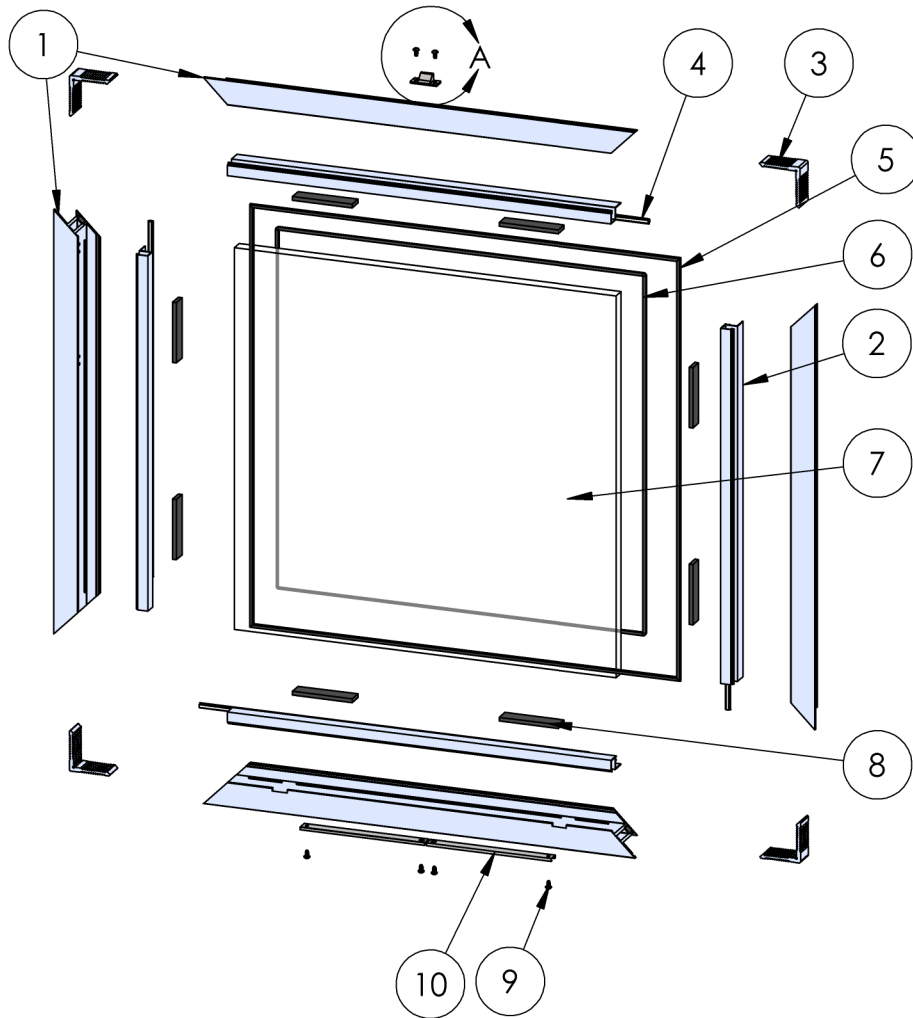

DETAIL C
SCALE 1 : 8

EXTRUSIONS

ITEM NO.	PART NUMBER	DESCRIPTION	QTY.
1	05P01	250-T Tee Bar (Muntin)	1
2	05P88, 05P19	Perimeter - OG (Nail-on, Block)	4
3	05P04	Corner Key, 1.375 in.	4

HARDWARE

ITEM NO.	PART NUMBER	DESCRIPTION	QTY.
4	26233	Flexible Bulb Vinyl	3
5	25173, 25753	Screen Clip (SS, Black)	8
6	20338	#10 PHP-B, 1/2", Clear	16
7	24932, 22865, 24654, 24655, 22868, 18811	4 Bar Hinge Set (8", 10", 12", 16", 22", 16" Egress (requires 2 per))	8
8	20337	#10 PHP-B, 3/8", Clear	12
9	26229, 26230, 26231, 26232	4 Bar Shim (10", 12", 16", 22")	4
10	26465	#8-32 Button-Head Screw, .375 in.	4
11	27127	Neoprene Rubber Gasket	2
12	See Table A	PSRO (2 ARM Operator) Options	2
13	25636	Awning Oper. Cover	2
14	25810, 25811	Roto Operator Bottom Cover Plate	2
15	See Table B	Handle Options	2
16	See Table C	Snubber, Frame Portion	VARIABLE

Description
Frame Assembly

File Name
Series 350-T Awning (AA)
with 4 Bar Hinges and Roto
Operator

REV
B

Released 9/19/2024

SHEET 2 OF 5

ASSEMBLY / PARTS LIST (B.O.M.)

EXTRUSIONS			
ITEM NO.	PART NUMBER	DESCRIPTION	QTY.
1	05P11	Zee Bar	4
2	05P09, 05P12, 05P10, 05P06, 05P05	Glass Stop (1"), (1-1/4"), (1-1/2"), (5/8", 9/16", and 1/2"), (1/4")	4
3	05P04	Corner Key, 1.375 in.	4
HARDWARE			
ITEM NO.	PART NUMBER	DESCRIPTION	QTY.
4	25031	Bulb Vinyl-Large	4
5	26233	Flexible Bulb Vinyl	1
6	25199	Mini Bulb Vinyl	1
7	-	Glass	1
8	18620	Setting Block 4" x 1/4"x1"	8
9	20337	#10 PHP-B, 3/8", Clear	4
10	18797, 20767	Track, PSRO (8.3125", 13.9")	2
11	See Table C	Snubber (HVHZ only)	VARIES