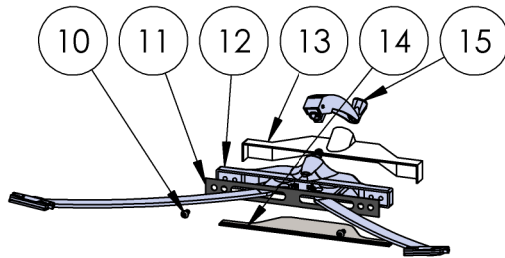

DETAIL B
SCALE 1 : 8

EXTRUSIONS

ITEM NO.	PART NUMBER	DESCRIPTION	QTY.
1	05P01	250-T Tee Bar (Muntin)	1
2	05P88, 05P19	Perimeter - OG (Nail-on, Block)	4
3	05P04	Corner Key, 1.375 in.	4

HARDWARE

ITEM NO.	PART NUMBER	DESCRIPTION	QTY.
4	26233	Flexible Bulb Vinyl	3
5	25173, 25753	Screen Clip (SS, Black)	8
6	20338	#10 PHP-B, 1/2", Clear	16
7	24932, 22865, 24654, 24655, 22868, 18811	4 Bar Hinge Set (8", 10", 12", 16", 22", 16" Egress (requires 2 per))	8
8	20337	#10 PHP-B, 3/8", Clear	12
9	26229, 26230, 26231, 26232	4 Bar Shim (10", 12", 16", 22")	4
10	26465	#8-32 Button-Head Screw, .375 in.	4
11	27127	Neoprene Rubber Gasket	2
12	See Table A	PSRO (2 ARM Operator) Options	2
13	25636	Awning Oper. Cover	2
14	25810, 25811	Roto Operator Bottom Cover Plate	2
15	See Table B	Handle Options	2
16	See Table C	Snubber, Frame Portion	VARIABLE

Description
Frame Assembly

File Name
Series 350-T Awning (AA)
with 4 Bar Hinges and Roto
Operator

REV
B

Released 9/19/2024

SHEET 2 OF 5