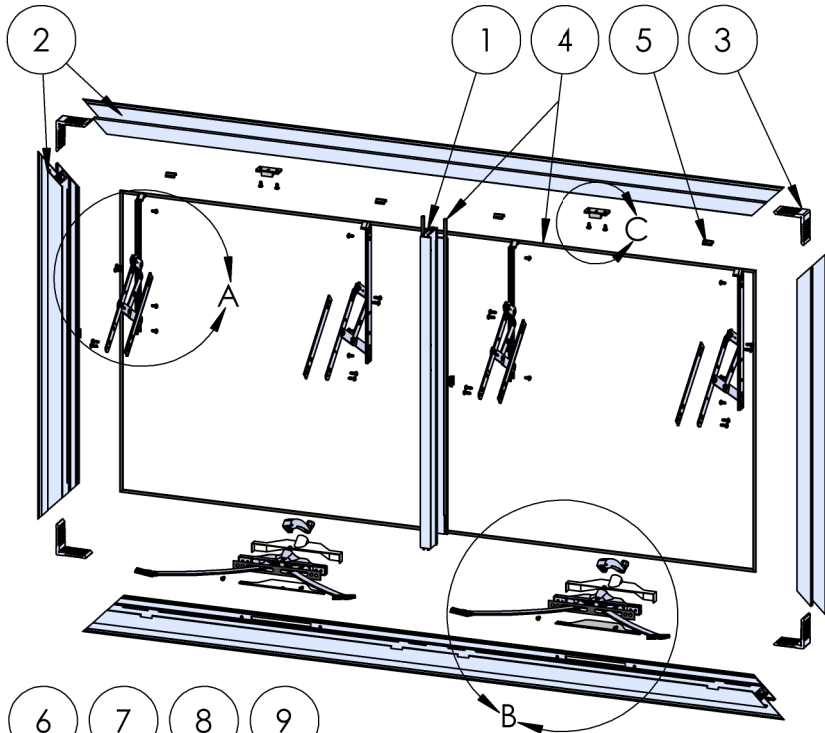

ASSEMBLY / PARTS LIST (B.O.M.)

Series: 350-T
Type: Awning (AA) with 4 Bar Hinges & Roto Operator

TABLE OF CONTENTS

ITEM NO.	DESCRIPTION	QTY.	PAGE #
1	FRAME ASSEMBLY	1	2
2	PANEL ASSEMBLY	2	3
3	FLAT SCREEN ASSEMBLY	2	4
4	TABLES	1	5

Description Table of Contents	
File Name Series 350-T Awning (AA) with 4 Bar Hinges and Roto Operator	REV B
Released 9/19/2024	SHEET 1 OF 5

ASSEMBLY / PARTS LIST (B.O.M.)

DETAIL A
SCALE 1 : 8

DETAIL B
SCALE 1 : 8

DETAIL C
SCALE 1 : 8

EXTRUSIONS

ITEM NO.	PART NUMBER	DESCRIPTION	QTY.
1	05P01	250-T Tee Bar (Muntin)	1
2	05P88, 05P19	Perimeter - OG (Nail-on, Block)	4
3	05P04	Corner Key, 1.375 in.	4

HARDWARE

ITEM NO.	PART NUMBER	DESCRIPTION	QTY.
4	26233	Flexible Bulb Vinyl	3
5	25173, 25753	Screen Clip (SS, Black)	8
6	20338	#10 PHP-B, 1/2", Clear	16
7	24932, 22865, 24654, 24655, 22868, 18811	4 Bar Hinge Set (8", 10", 12", 16", 22", 16" Egress (requires 2 per))	8
8	20337	#10 PHP-B, 3/8", Clear	12
9	26229, 26230, 26231, 26232	4 Bar Shim (10", 12", 16", 22")	4
10	26465	#8-32 Button-Head Screw, .375 in.	4
11	27127	Neoprene Rubber Gasket	2
12	See Table A	PSRO (2 ARM Operator) Options	2
13	25636	Awning Oper. Cover	2
14	25810, 25811	Roto Operator Bottom Cover Plate	2
15	See Table B	Handle Options	2
16	See Table C	Snubber, Frame Portion	VARIABLE

Description
Frame Assembly

File Name
Series 350-T Awning (AA)
with 4 Bar Hinges and Roto
Operator

REV
B

Released 9/19/2024

SHEET 2 OF 5

ASSEMBLY / PARTS LIST (B.O.M.)

EXTRUSIONS			
ITEM NO.	PART NUMBER	DESCRIPTION	QTY.
1	05P11	Zee Bar	4
2	05P09, 05P12, 05P10, 05P06, 05P05	Glass Stop (1"), (1-1/4"), (1-1/2"), (5/8", 9/16", and 1/2"), (1/4")	4
3	05P04	Corner Key, 1.375 in.	4
HARDWARE			
ITEM NO.	PART NUMBER	DESCRIPTION	QTY.
4	25031	Bulb Vinyl-Large	4
5	26233	Flexible Bulb Vinyl	1
6	25199	Mini Bulb Vinyl	1
7	-	Glass	1
8	18620	Setting Block 4" x 1/4"x1"	8
9	20337	#10 PHP-B, 3/8", Clear	4
10	18797, 20767	Track, PSRO (8.3125", 13.9")	2
11	See Table C	Snubber (HVHZ only)	VARIES