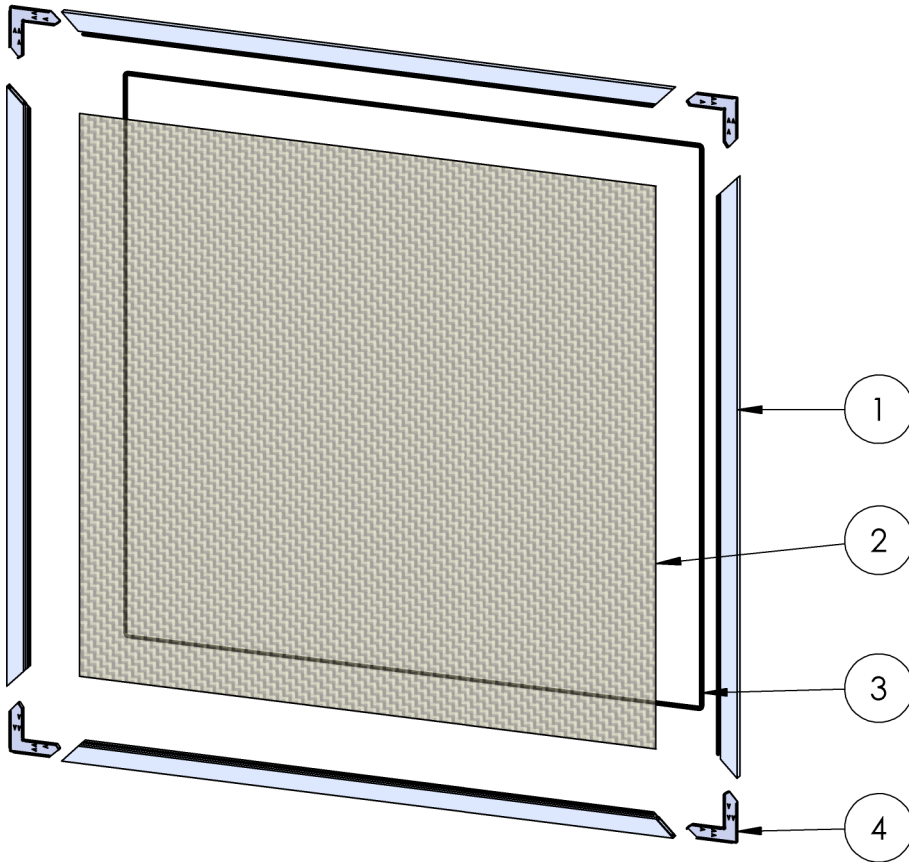

ASSEMBLY / PARTS LIST (B.O.M.)

EXTRUSIONS

ITEM NO.	PART NUMBER	DESCRIPTION	QTY.
1	114FF	Flat Screen Frame	4

HARDWARE

ITEM NO.	PART NUMBER	DESCRIPTION	QTY.
2	-	Screen Mesh	1
3	19127	Screen Rubber Spline	1
4	27129	Screen Corner Key	4

Description
Flat Screen Assembly

File Name
Series 350-T Awning (AA)
with 4 Bar Hinges and Roto
Operator

REV
B

PROPRIETARY AND CONFIDENTIAL

THE INFORMATION CONTAINED IN THIS DRAWING IS THE SOLE PROPERTY OF FLEETWOOD WINDOWS & DOORS.
ANY REPRODUCTION IN PART OR AS A WHOLE WITHOUT THE WRITTEN PERMISSION OF FLEETWOOD WINDOWS & DOORS IS PROHIBITED.

Released 9/19/2024

SHEET 4 OF 5