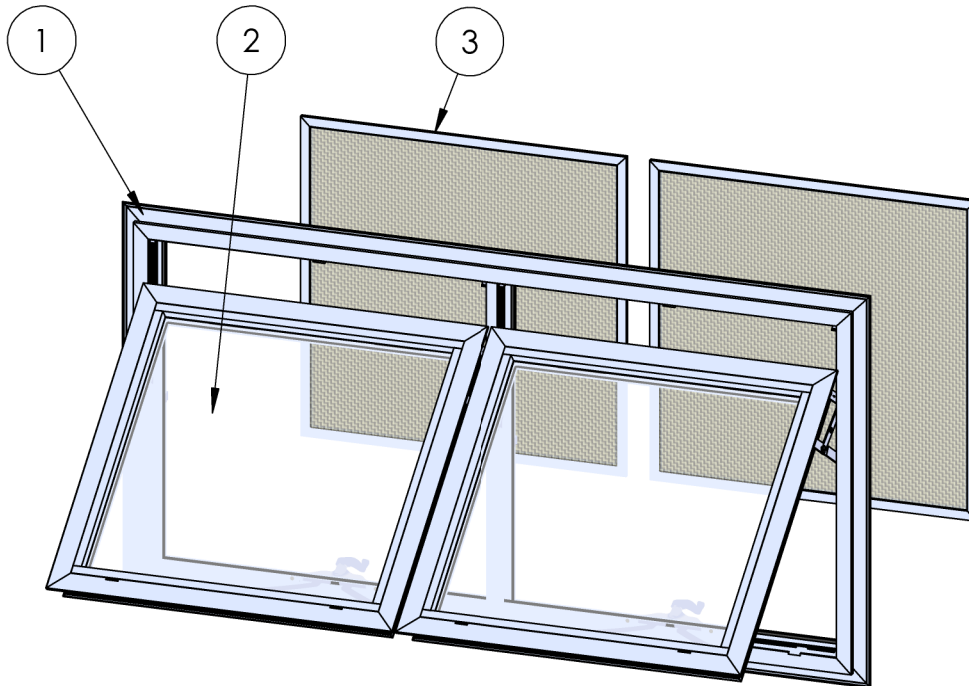

ASSEMBLY / PARTS LIST (B.O.M.)

Series: 350-T
Type: Awning (AA) with 4 Bar Hinges & Roto Operator

TABLE OF CONTENTS

ITEM NO.	DESCRIPTION	QTY.	PAGE #
1	FRAME ASSEMBLY	1	2
2	PANEL ASSEMBLY	2	3
3	FLAT SCREEN ASSEMBLY	2	4
4	TABLES	1	5