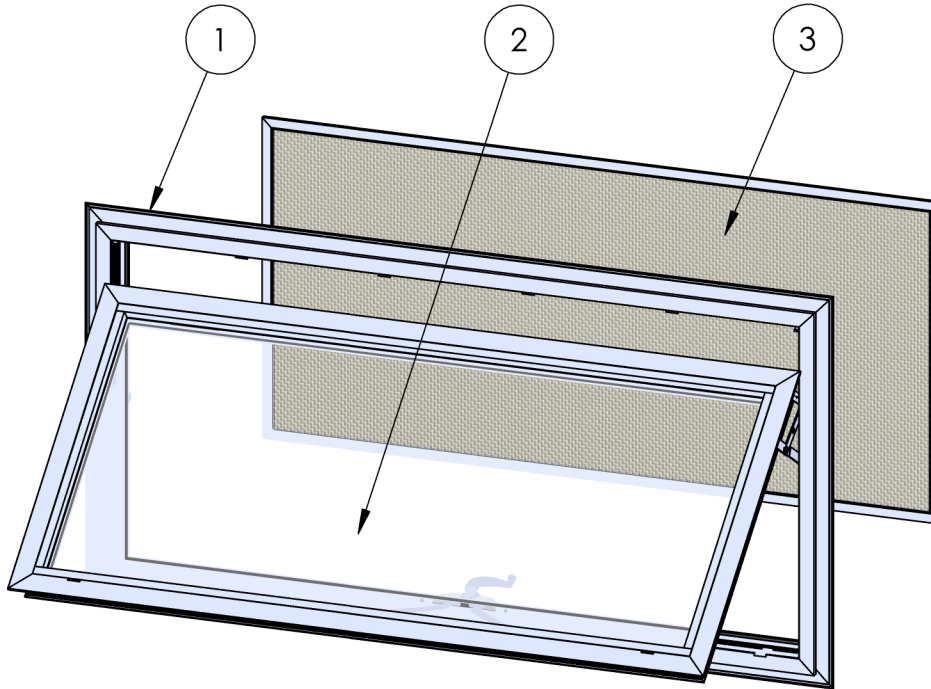

# ASSEMBLY / PARTS LIST (B.O.M.)

**Series: 350-T**  
**Type: Awning (A) with 4 Bar Hinges & Roto Operator**

ITEM NO.	DESCRIPTION	QTY.	PAGE #
1	FRAME ASSEMBLY	1	2
2	PANEL ASSEMBLY	1	3
3	FLAT SCREEN ASSEMBLY	1	4
4	TABLES	1	5