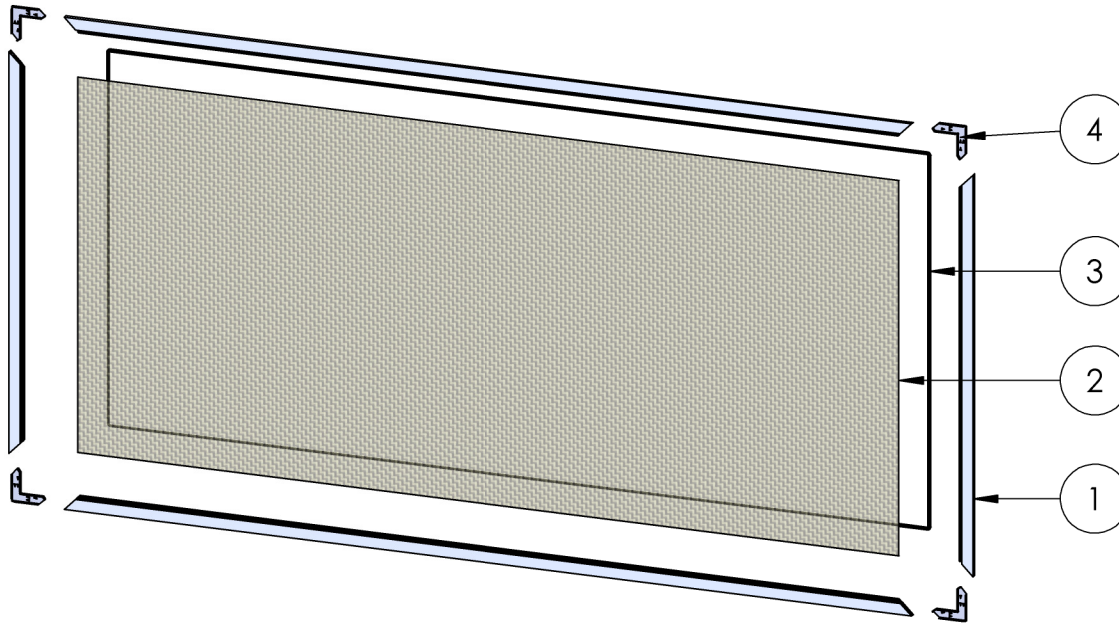

ASSEMBLY / PARTS LIST (B.O.M.)

EXTRUSIONS

ITEM NO.	PART NUMBER	DESCRIPTION	QTY.
1	114FF	Flat Screen Frame	4

HARDWARE

ITEM NO.	PART NUMBER	DESCRIPTION	QTY.
2	-	Screen Mesh	1
3	19127	Screen Rubber Spline .150	1
4	27129	Screen Corner Key	4

Description
Flat Screen Assembly

File Name
Series 350-T A Awning
Assembly with 4 Bar Hinges
and Roto Assembly

REV
B

PROPRIETARY AND CONFIDENTIAL
THE INFORMATION CONTAINED IN THIS DRAWING IS THE SOLE PROPERTY OF FLEETWOOD WINDOWS & DOORS.
ANY REPRODUCTION IN PART OR AS A WHOLE WITHOUT THE WRITTEN PERMISSION OF FLEETWOOD WINDOWS & DOORS IS PROHIBITED.

Released 9/19/2024

SHEET 4 OF 5