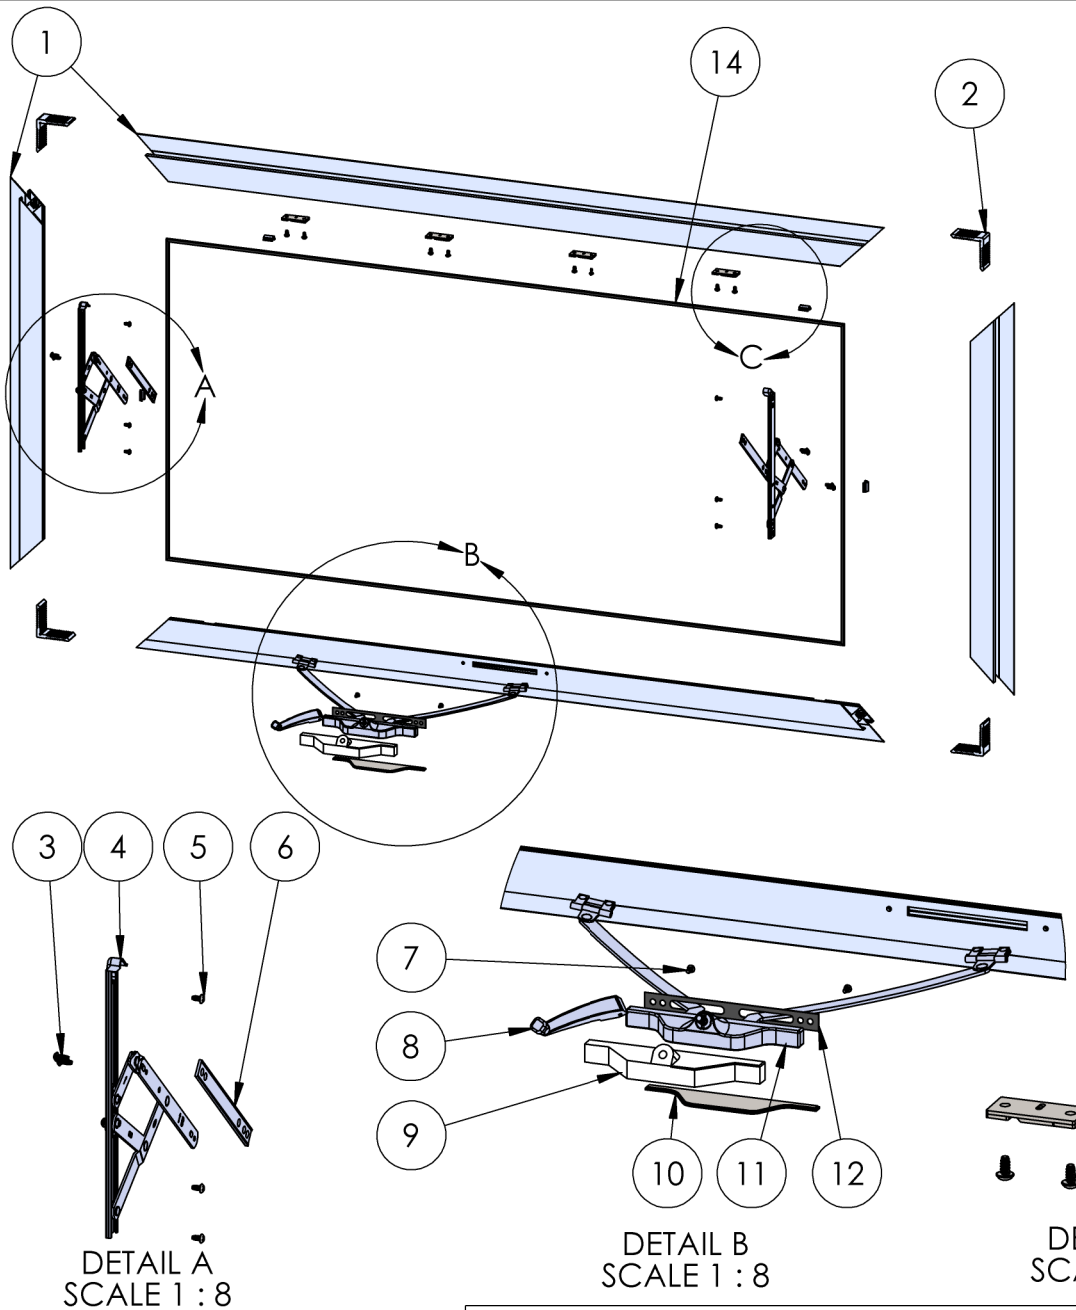

# ASSEMBLY / PARTS LIST (B.O.M.)

**Series: 350-T**  
**Type: Awning (A) with 4 Bar Hinges & Roto Operator**

ITEM NO.	DESCRIPTION	QTY.	PAGE #
1	FRAME ASSEMBLY	1	2
2	PANEL ASSEMBLY	1	3
3	FLAT SCREEN ASSEMBLY	1	4
4	TABLES	1	5

# ASSEMBLY / PARTS LIST (B.O.M.)

EXTRUSIONS			
ITEM NO.	PART NUMBER	DESCRIPTION	QTY.
1	05P88, 05P19	Perimeter - OG (Nail-on, Block)	4
2	05P04	Corner Key, 1.375 in.	4
HARDWARE			
ITEM NO.	PART NUMBER	DESCRIPTION	QTY.
3	20338	#10 PHP-B, 1/2", Clear	8
4	24932, 22865, 24654, 24655, 22868, 18811	4 Bar Hinge Set (8", 10", 12", 16", 22", 16" Egress (requires 2 per))	1
5	20337	#10 PHP-B, 3/8", Clear	14
6	26229, 26230, 26231, 26232	4 Bar Shim (10", 12", 16", 22")	2
7	26465	#8-32 Button-Head Screw, .375 in.	2
8	See Table B	Handle Options	1
9	25636	Awning Oper. Cover	1
10	25810, 25811	Roto Operator Bottom Cover Plate (optional)	1
11	See Table A	PSRO (2 ARM Operator) Options	1
12	27127	Gasket (PSRO)	1
13	25173, 25753	Screen Clip SS, Clear, Black	4
14	26233	Flexible Bulb Vinyl	1
15	See Table C	Snubber, Frame Portion	4

# ASSEMBLY / PARTS LIST (B.O.M.)

EXTRUSIONS			
ITEM NO.	PART NUMBER	DESCRIPTION	QTY.
1	05P11	Zee Bar	4
2	05P09, 05P12, 05P10, 05P06, 05P05	Glass Stop (1"), (1-1/4"), (1-1/2"), (5/8", 9/16" and 1/2"), (1/4")	4
3	05P04	Corner Key, 1.375 in.	4
HARDWARE			
ITEM NO.	PART NUMBER	DESCRIPTION	QTY.
4	25199	Mini Bulb Vinyl	1
5	26233	Flexible Bulb Vinyl	1
6	25031	Bulb Vinyl-Large	4
7	18620	Setting Block 4" x 1/4"x1"	8
8	18797, 20767	Track, PSRO (8.3125", 13.9")	2
9	20337	#10 PHP-B, 3/8", Clear	4
10	-	Glass	1
11	See Table C	Snubber (HVHZ only)	4