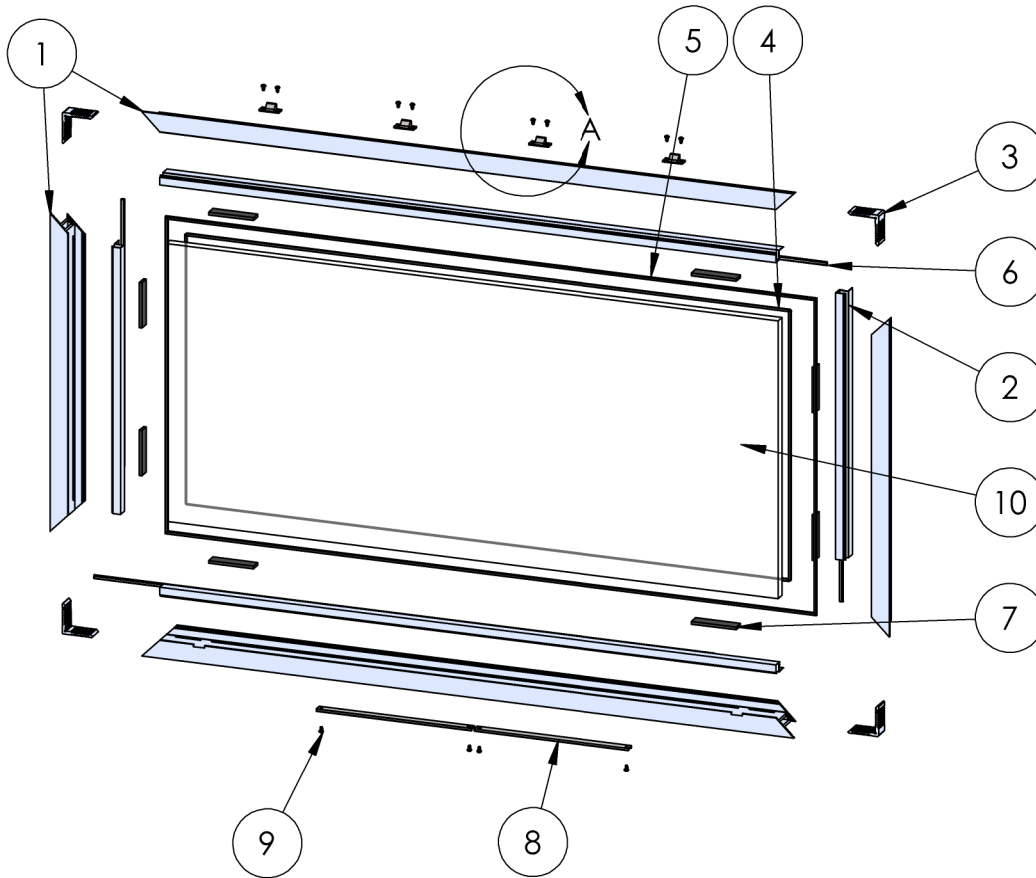

ASSEMBLY / PARTS LIST (B.O.M.)

EXTRUSIONS			
ITEM NO.	PART NUMBER	DESCRIPTION	QTY.
1	05P11	Zee Bar	4
2	05P09, 05P12, 05P10, 05P06, 05P05	Glass Stop (1"), (1-1/4"), (1-1/2"), (5/8", 9/16" and 1/2"), (1/4")	4
3	05P04	Corner Key, 1.375 in.	4
HARDWARE			
ITEM NO.	PART NUMBER	DESCRIPTION	QTY.
4	25199	Mini Bulb Vinyl	1
5	26233	Flexible Bulb Vinyl	1
6	25031	Bulb Vinyl-Large	4
7	18620	Setting Block 4" x 1/4"x1"	8
8	18797, 20767	Track, PSRO (8.3125", 13.9")	2
9	20337	#10 PHP-B, 3/8", Clear	4
10	-	Glass	1
11	See Table C	Snubber (HVHZ only)	4