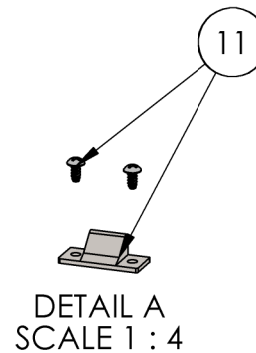

PROPRIETARY AND CONFIDENTIAL
THE INFORMATION CONTAINED IN THIS DRAWING IS THE SOLE PROPERTY OF FLEETWOOD WINDOWS & DOORS.
ANY REPRODUCTION IN PART OR AS A WHOLE WITHOUT THE WRITTEN PERMISSION OF FLEETWOOD WINDOWS & DOORS IS PROHIBITED.

Description Panel Assembly	
File Name Series 350-T A Awning Assembly with 4 Bar Hinges and Roto Assembly	REV B
Released 9/19/2024	SHEET 3 OF 5