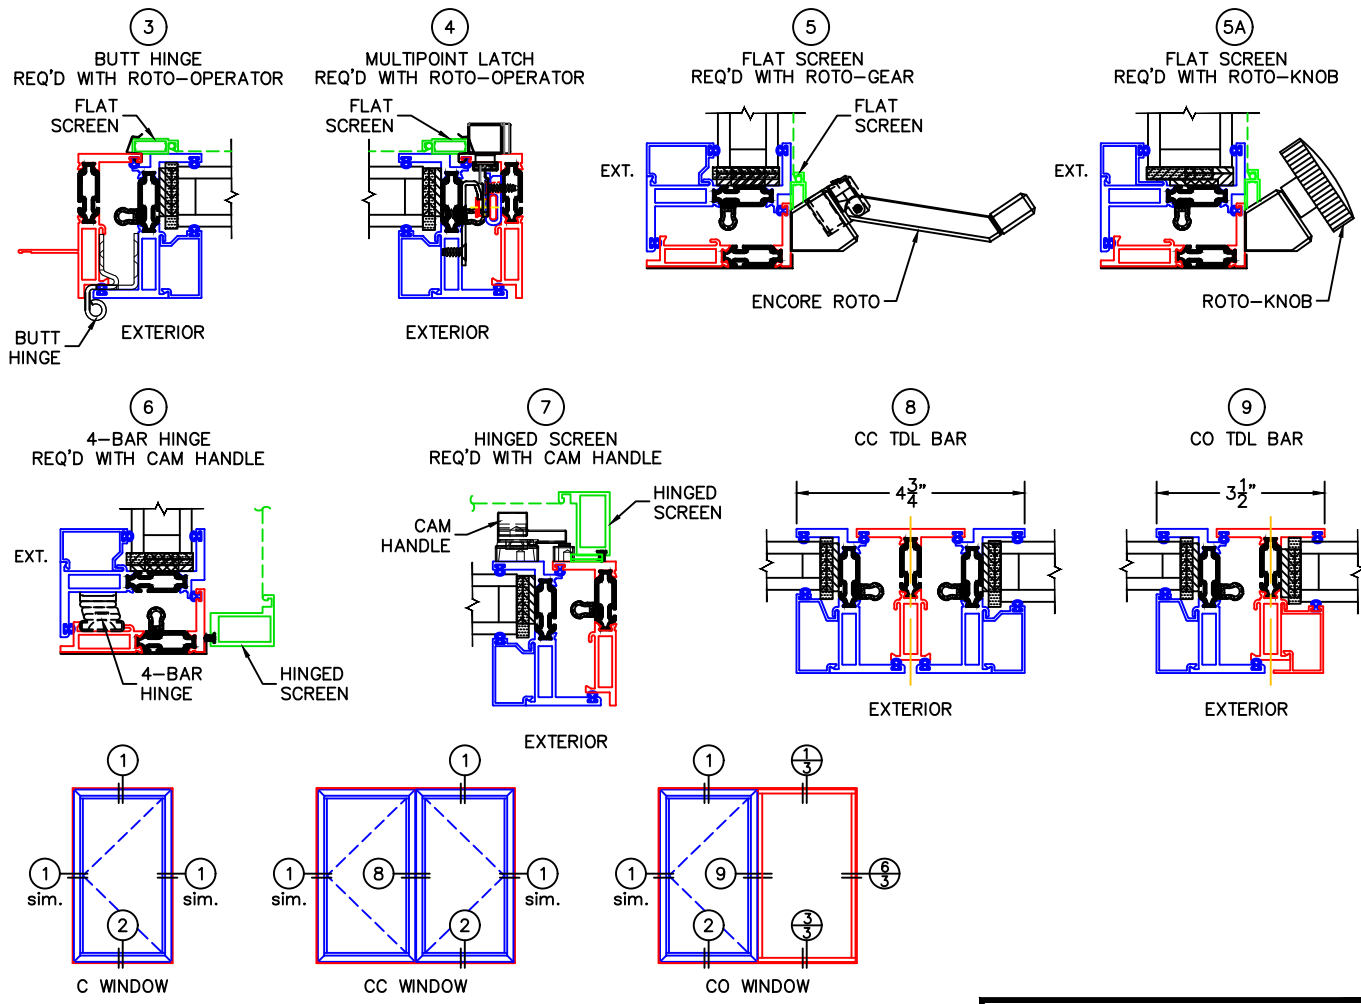

(USE RULER TO SCALE DIMENSIONS IN INCHES)
SCALE: 1/4"

CASEMENT WINDOW DETAILS

1", 1-1/4" AND 1-3/4" INSULATED
GLAZING AVAILABLE AS SHOWN

MULLION AND HARDWARE OPTIONS

-GLASS PENETRATION: 1/2"
-3/32" VENT FLUSH TOLERANCE IN CLOSED POSITION.
-EXTERIOR RATED PRODUCTS HAVE WEEP SLOTS ON HORIZONTAL SILLS.

(USE RULER TO SCALE DIMENSIONS IN INCHES)

SCALE: 3/4

CASEMENT WINDOW DETAILS

1" & 1-1/4" INSULATED GLAZING SHOWN

0 0.5 1
 (USE RULER TO SCALE DIMENSIONS IN INCHES)
SCALE: FULL

CASEMENT WINDOW DETAILS
 1-3/4" INSULATED GLAZING SHOWN

0 0.5 1
(USE RULER TO SCALE DIMENSIONS IN INCHES)
SCALE: FULL

CASEMENT WINDOW DETAILS
1-1/4" INSULATED GLAZING SHOWN

3

NAIL-FIN JAMB
BUTT-HINGE REQ'D
WITH ROTO-OPERATOR

0 0.5 1
(USE RULER TO SCALE DIMENSIONS IN INCHES)
SCALE: FULL

CASEMENT WINDOW DETAILS
1-1/4" INSULATED GLAZING SHOWN

4

BLOCK JAMB
MULTIPOINT LATCH REQ'D
WITH ROTO-OPERATOR

0 0.5 1
(USE RULER TO SCALE DIMENSIONS IN INCHES)
SCALE: FULL

CASEMENT WINDOW DETAILS 1-1/4" INSULATED GLAZING SHOWN