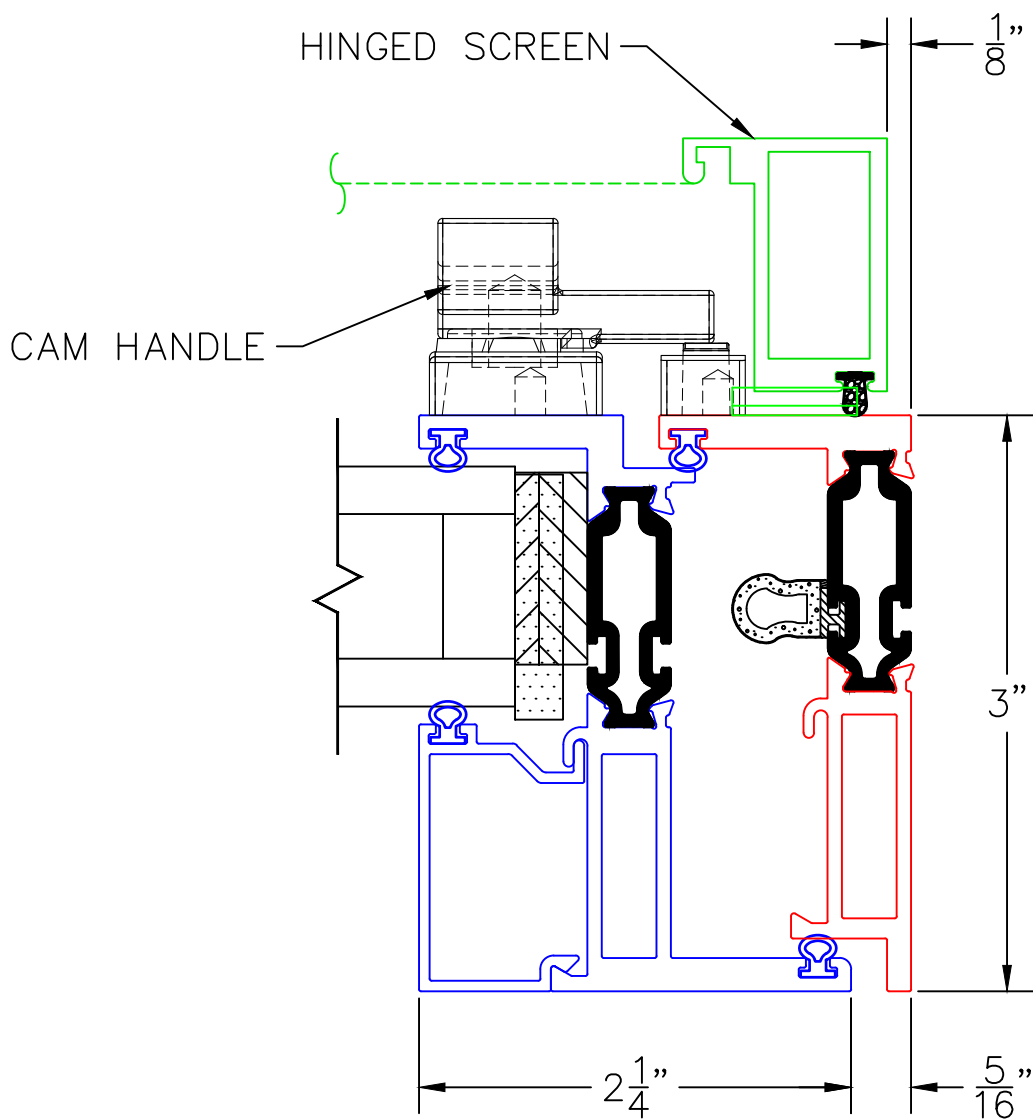

(USE RULER TO SCALE DIMENSIONS IN INCHES)

SCALE: FULL

CASEMENT WINDOW DETAILS
1-3/4" INSULATED GLAZING SHOWN

EXTERIOR

5A
SILL W/SILL PAN
FLAT SCREEN
REQ'D WITH
ROTO-KNOB

0 0.5 1
(USE RULER TO SCALE DIMENSIONS IN INCHES)
SCALE: FULL

CASEMENT WINDOW DETAILS
1-1/4" INSULATED GLAZING SHOWN

6

SILL W/SILL PAN
4-BAR HINGE REQ'D
WITH CAM HANDLE

0 0.5 1
(USE RULER TO SCALE DIMENSIONS IN INCHES)
SCALE: FULL

CASEMENT WINDOW DETAILS
1-1/4" INSULATED GLAZING SHOWN

7

BLOCK JAMB
HINGED SCREEN REQ'D
WITH CAM HANDLE

EXTERIOR

(USE RULER TO SCALE DIMENSIONS IN INCHES)

SCALE: FULL

CASEMENT WINDOW DETAILS
1 & 1-1/4" INSULATED GLAZING SHOWN

8

CC
TDL BAR

EXTERIOR

0 0.5 1
(USE RULER TO SCALE DIMENSIONS IN INCHES)
SCALE: FULL

CASEMENT WINDOW DETAILS
1 & 1-1/4" INSULATED GLAZING SHOWN

9
CO
TDL BAR