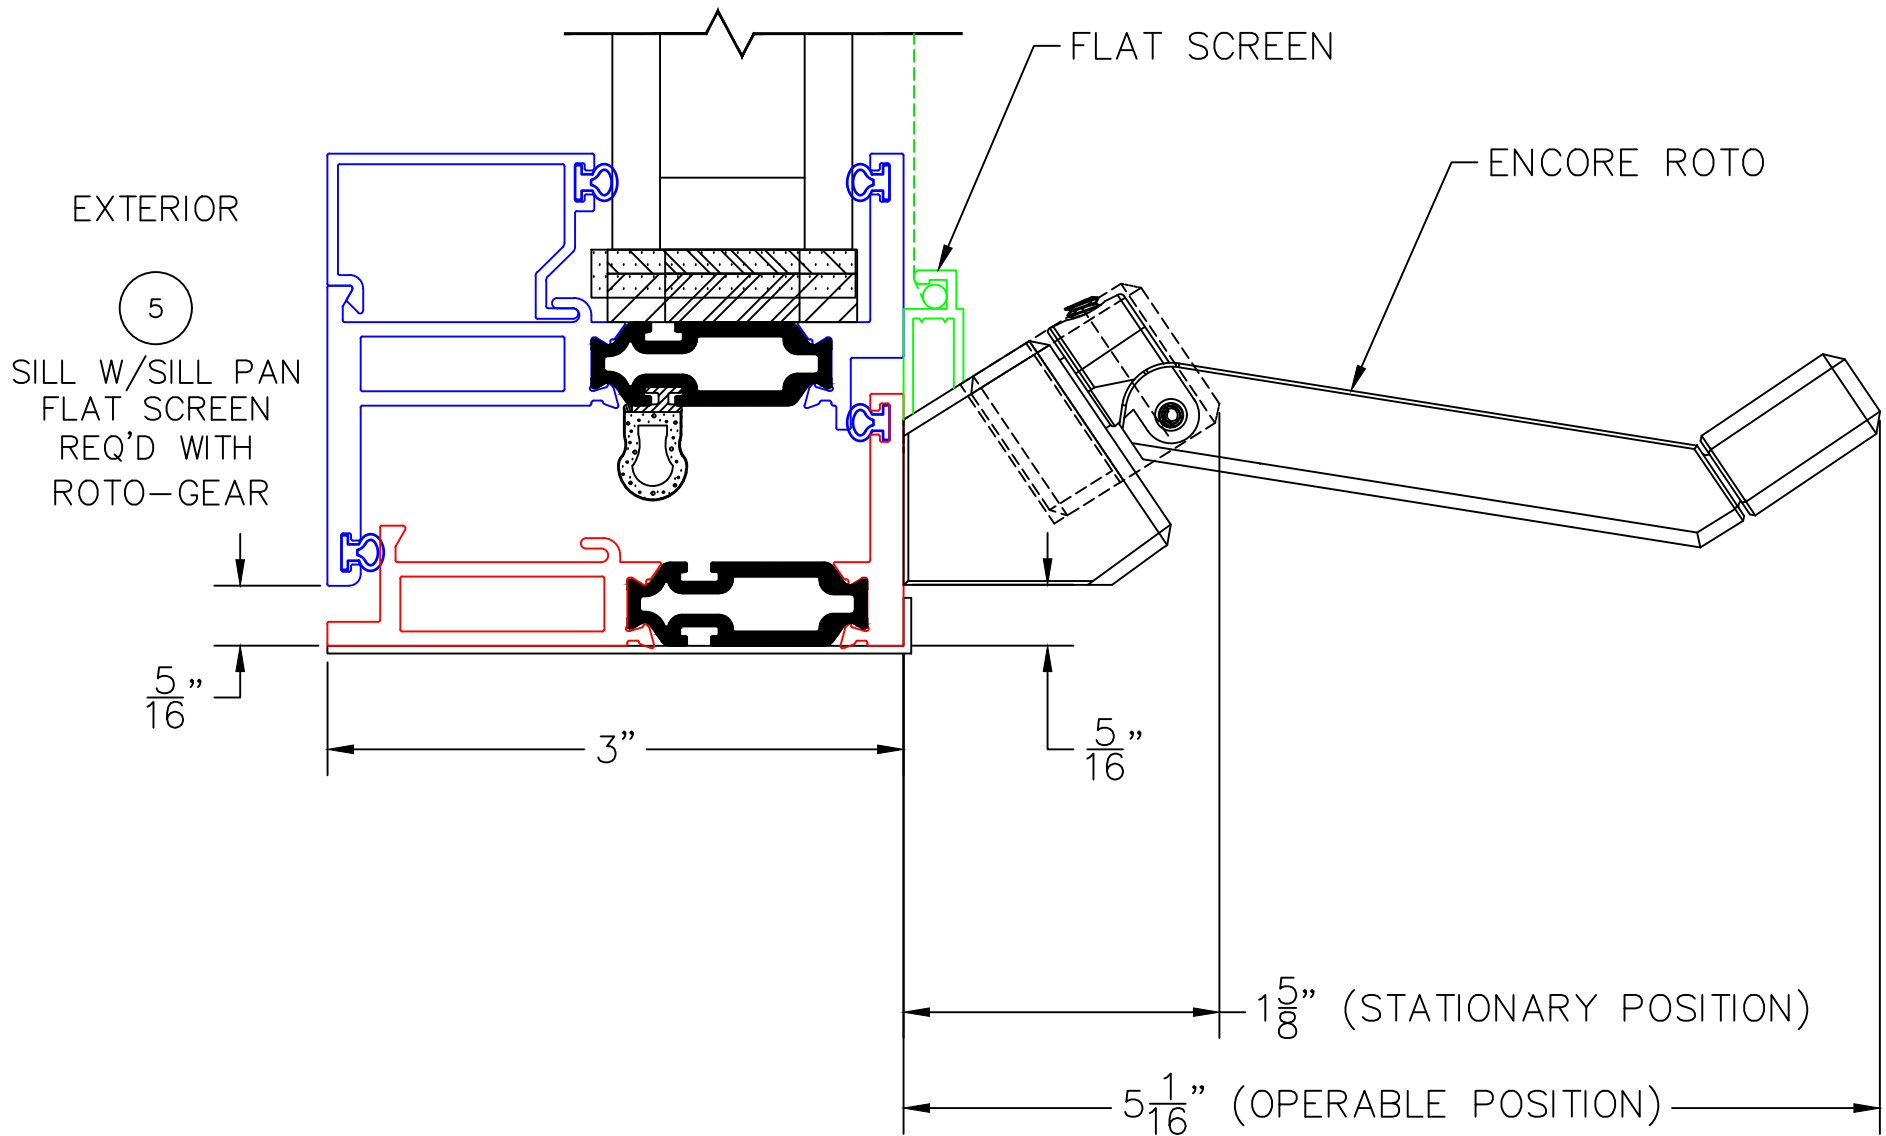

CASEMENT WINDOW DETAILS
1-1/4" INSULATED GLAZING SHOWN

4

BLOCK JAMB
MULTIPOINT LATCH REQ'D
WITH ROTO-OPERATOR

0 0.5 1
(USE RULER TO SCALE DIMENSIONS IN INCHES)
SCALE: FULL

CASEMENT WINDOW DETAILS 1-1/4" INSULATED GLAZING SHOWN

(USE RULER TO SCALE DIMENSIONS IN INCHES)

SCALE: FULL

CASEMENT WINDOW DETAILS
1-3/4" INSULATED GLAZING SHOWN

EXTERIOR

5A
SILL W/SILL PAN
FLAT SCREEN
REQ'D WITH
ROTO-KNOB

0 0.5 1
(USE RULER TO SCALE DIMENSIONS IN INCHES)
SCALE: FULL

CASEMENT WINDOW DETAILS
1-1/4" INSULATED GLAZING SHOWN

6

SILL W/SILL PAN
4-BAR HINGE REQ'D
WITH CAM HANDLE

0 0.5 1
(USE RULER TO SCALE DIMENSIONS IN INCHES)
SCALE: FULL

CASEMENT WINDOW DETAILS
1-1/4" INSULATED GLAZING SHOWN

EXTERIOR

0 0.5 1
(USE RULER TO SCALE DIMENSIONS IN INCHES)
SCALE: FULL

CASEMENT WINDOW DETAILS
1 & 1-1/4" INSULATED GLAZING SHOWN

9
CO
TDL BAR