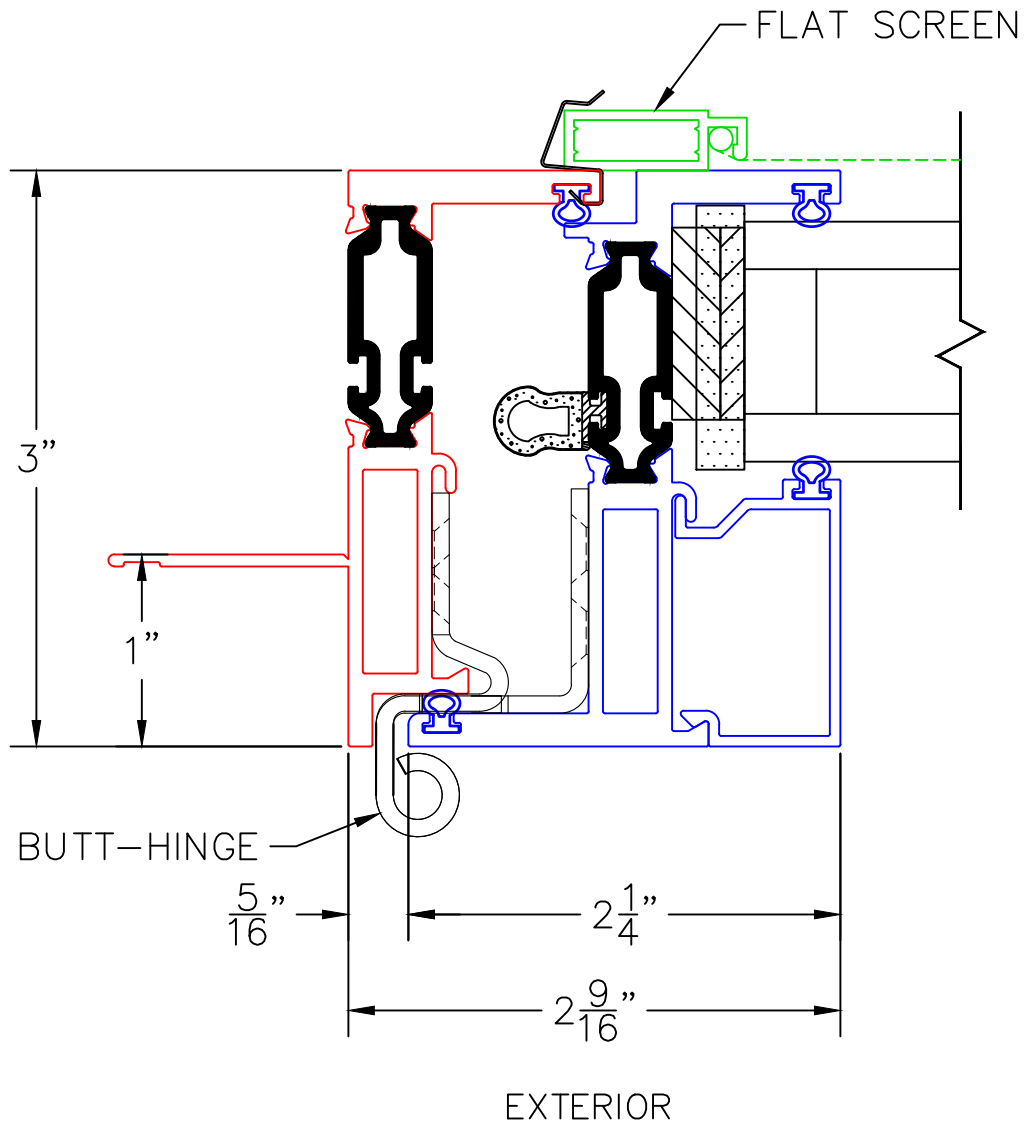

(USE RULER TO SCALE DIMENSIONS IN INCHES)
SCALE: 1/4"

CASEMENT WINDOW DETAILS

1", 1-1/4" AND 1-3/4" INSULATED
GLAZING AVAILABLE AS SHOWN

MULLION AND HARDWARE OPTIONS

-GLASS PENETRATION: 1/2"
-3/32" VENT FLUSH TOLERANCE IN CLOSED POSITION.
-EXTERIOR RATED PRODUCTS HAVE WEEP SLOTS ON HORIZONTAL SILLS.

(USE RULER TO SCALE DIMENSIONS IN INCHES)

SCALE: 3/4

CASEMENT WINDOW DETAILS

1" & 1-1/4" INSULATED GLAZING SHOWN

0 0.5 1
 (USE RULER TO SCALE DIMENSIONS IN INCHES)
SCALE: FULL

CASEMENT WINDOW DETAILS
 1-3/4" INSULATED GLAZING SHOWN

0 0.5 1
(USE RULER TO SCALE DIMENSIONS IN INCHES)
SCALE: FULL

CASEMENT WINDOW DETAILS
1-1/4" INSULATED GLAZING SHOWN

3

NAIL-FIN JAMB
BUTT-HINGE REQ'D
WITH ROTO-OPERATOR

0 0.5 1
(USE RULER TO SCALE DIMENSIONS IN INCHES)
SCALE: FULL

CASEMENT WINDOW DETAILS
1-1/4" INSULATED GLAZING SHOWN

4

BLOCK JAMB
MULTIPOINT LATCH REQ'D
WITH ROTO-OPERATOR

0 0.5 1
(USE RULER TO SCALE DIMENSIONS IN INCHES)
SCALE: FULL

CASEMENT WINDOW DETAILS 1-1/4" INSULATED GLAZING SHOWN