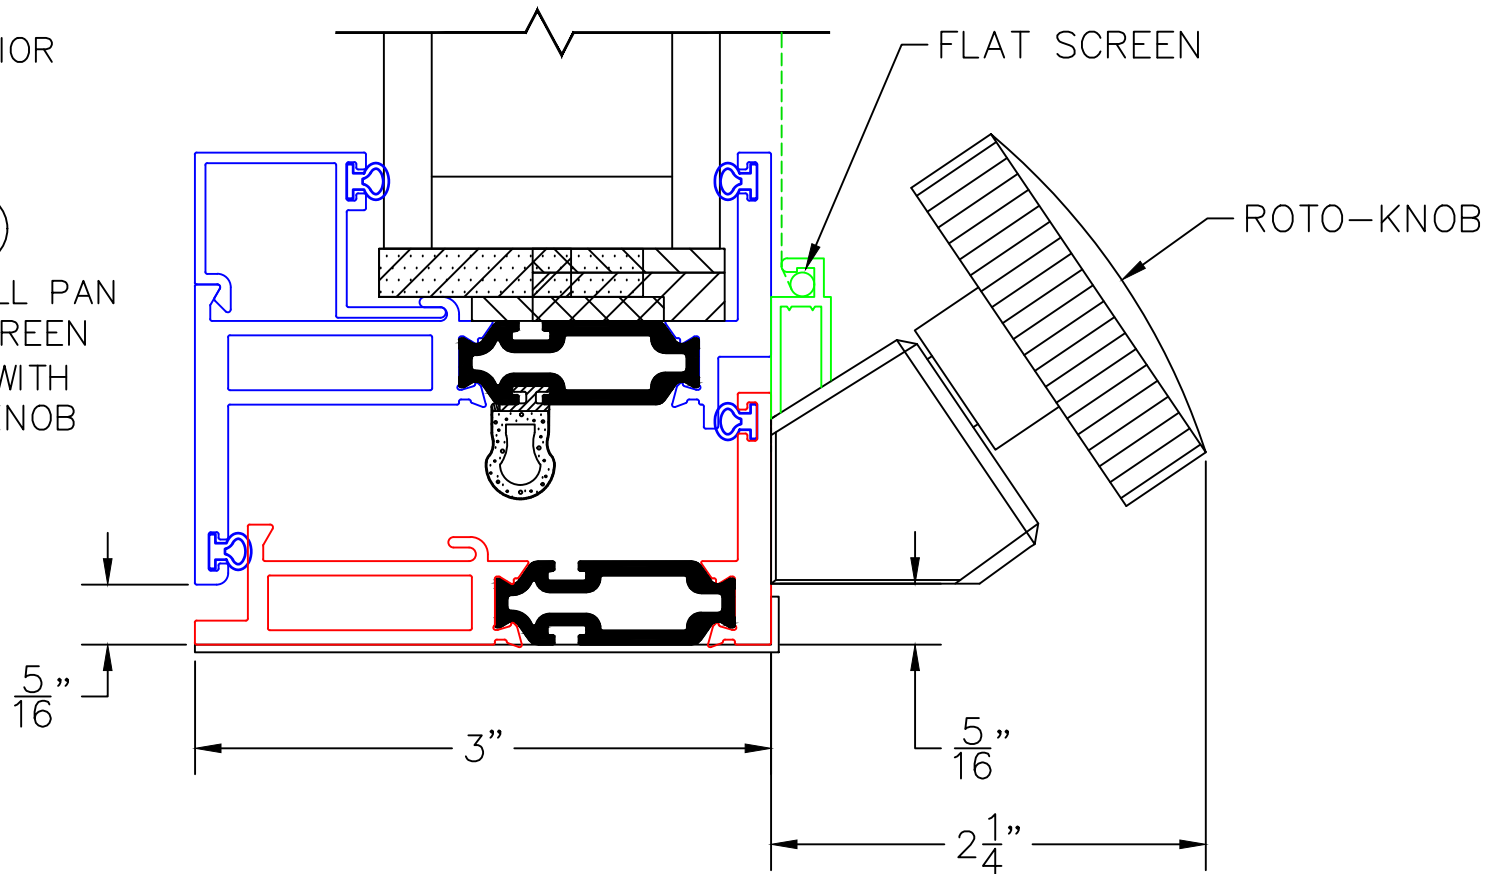

CASEMENT WINDOW DETAILS
1-1/4" INSULATED GLAZING SHOWN

4

BLOCK JAMB
MULTIPOINT LATCH REQ'D
WITH ROTO-OPERATOR

0 0.5 1
(USE RULER TO SCALE DIMENSIONS IN INCHES)
SCALE: FULL

CASEMENT WINDOW DETAILS 1-1/4" INSULATED GLAZING SHOWN

(USE RULER TO SCALE DIMENSIONS IN INCHES)

SCALE: FULL

CASEMENT WINDOW DETAILS
1-3/4" INSULATED GLAZING SHOWN

EXTERIOR

5A
SILL W/SILL PAN
FLAT SCREEN
REQ'D WITH
ROTO-KNOB

0 0.5 1
(USE RULER TO SCALE DIMENSIONS IN INCHES)
SCALE: FULL

CASEMENT WINDOW DETAILS
1-1/4" INSULATED GLAZING SHOWN

6

SILL W/SILL PAN
4-BAR HINGE REQ'D
WITH CAM HANDLE

0 0.5 1
(USE RULER TO SCALE DIMENSIONS IN INCHES)
SCALE: FULL

CASEMENT WINDOW DETAILS
1-1/4" INSULATED GLAZING SHOWN

EXTERIOR

0 0.5 1
(USE RULER TO SCALE DIMENSIONS IN INCHES)
SCALE: FULL

CASEMENT WINDOW DETAILS
1 & 1-1/4" INSULATED GLAZING SHOWN

9
CO
TDL BAR