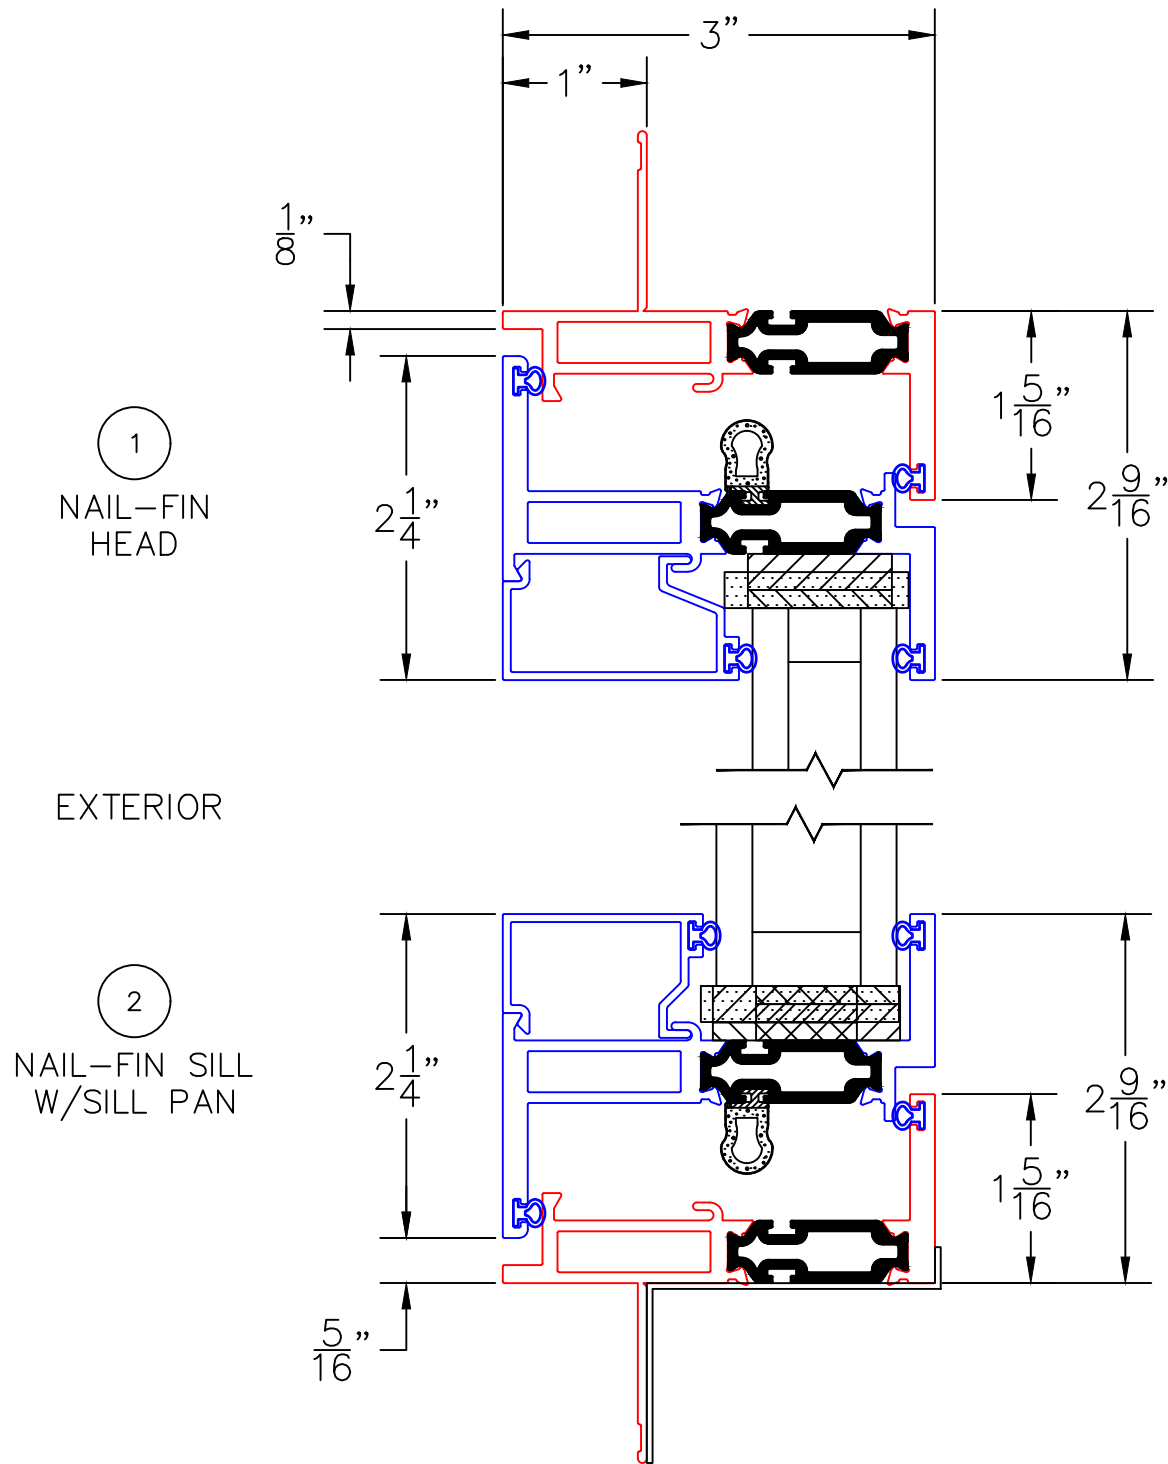

(USE RULER TO SCALE DIMENSIONS IN INCHES)
SCALE: 1/4"

CASEMENT WINDOW DETAILS

1", 1-1/4" AND 1-3/4" INSULATED
GLAZING AVAILABLE AS SHOWN

MULLION AND HARDWARE OPTIONS

-GLASS PENETRATION: 1/2"
-3/32" VENT FLUSH TOLERANCE IN CLOSED POSITION.
-EXTERIOR RATED PRODUCTS HAVE WEEP SLOTS ON HORIZONTAL SILLS.

(USE RULER TO SCALE DIMENSIONS IN INCHES)

SCALE: 3/4

CASEMENT WINDOW DETAILS

1" & 1-1/4" INSULATED GLAZING SHOWN

0 0.5 1
 (USE RULER TO SCALE DIMENSIONS IN INCHES)
SCALE: FULL

CASEMENT WINDOW DETAILS
 1-3/4" INSULATED GLAZING SHOWN

0 0.5 1
(USE RULER TO SCALE DIMENSIONS IN INCHES)
SCALE: FULL

CASEMENT WINDOW DETAILS
1-1/4" INSULATED GLAZING SHOWN

3

NAIL-FIN JAMB
BUTT-HINGE REQ'D
WITH ROTO-OPERATOR

0 0.5 1
(USE RULER TO SCALE DIMENSIONS IN INCHES)
SCALE: FULL

CASEMENT WINDOW DETAILS
1-1/4" INSULATED GLAZING SHOWN

4

BLOCK JAMB
MULTIPOINT LATCH REQ'D
WITH ROTO-OPERATOR

0 0.5 1
(USE RULER TO SCALE DIMENSIONS IN INCHES)
SCALE: FULL

CASEMENT WINDOW DETAILS 1-1/4" INSULATED GLAZING SHOWN