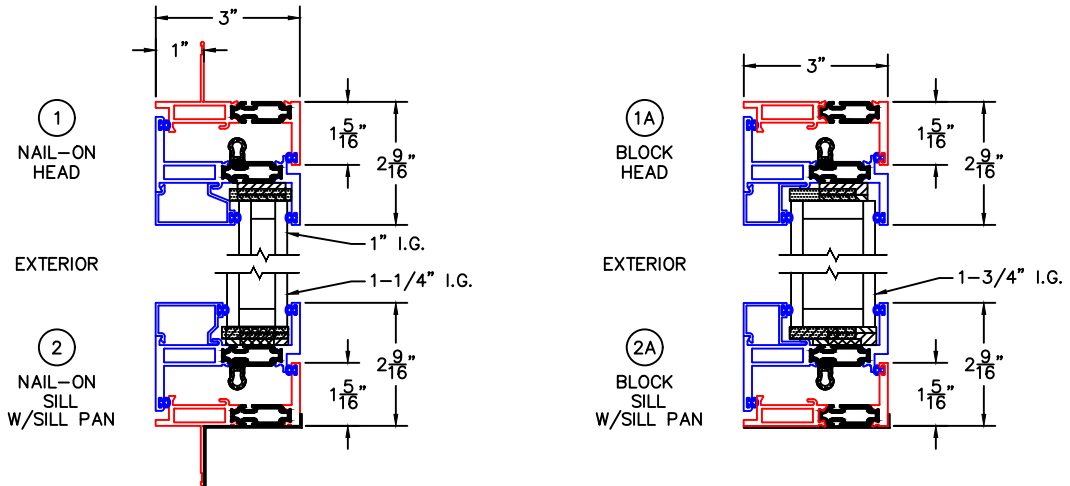

(USE RULER TO SCALE DIMENSIONS IN INCHES)
SCALE: 1/4"

CASEMENT WINDOW DETAILS

1", 1-1/4" AND 1-3/4" INSULATED
GLAZING AVAILABLE AS SHOWN

MULLION AND HARDWARE OPTIONS

-GLASS PENETRATION: 1/2"
-3/32" VENT FLUSH TOLERANCE IN CLOSED POSITION.
-EXTERIOR RATED PRODUCTS HAVE WEEP SLOTS ON HORIZONTAL SILLS.

(USE RULER TO SCALE DIMENSIONS IN INCHES)

SCALE: 3/4

CASEMENT WINDOW DETAILS

1" & 1-1/4" INSULATED GLAZING SHOWN

0 0.5 1
 (USE RULER TO SCALE DIMENSIONS IN INCHES)
SCALE: FULL

CASEMENT WINDOW DETAILS
 1-3/4" INSULATED GLAZING SHOWN

0 0.5 1
(USE RULER TO SCALE DIMENSIONS IN INCHES)
SCALE: FULL

CASEMENT WINDOW DETAILS
1-1/4" INSULATED GLAZING SHOWN

3

NAIL-FIN JAMB
BUTT-HINGE REQ'D
WITH ROTO-OPERATOR

0 0.5 1
(USE RULER TO SCALE DIMENSIONS IN INCHES)
SCALE: FULL

CASEMENT WINDOW DETAILS
1-1/4" INSULATED GLAZING SHOWN

4

BLOCK JAMB
MULTIPOINT LATCH REQ'D
WITH ROTO-OPERATOR

0 0.5 1
(USE RULER TO SCALE DIMENSIONS IN INCHES)
SCALE: FULL

CASEMENT WINDOW DETAILS 1-1/4" INSULATED GLAZING SHOWN