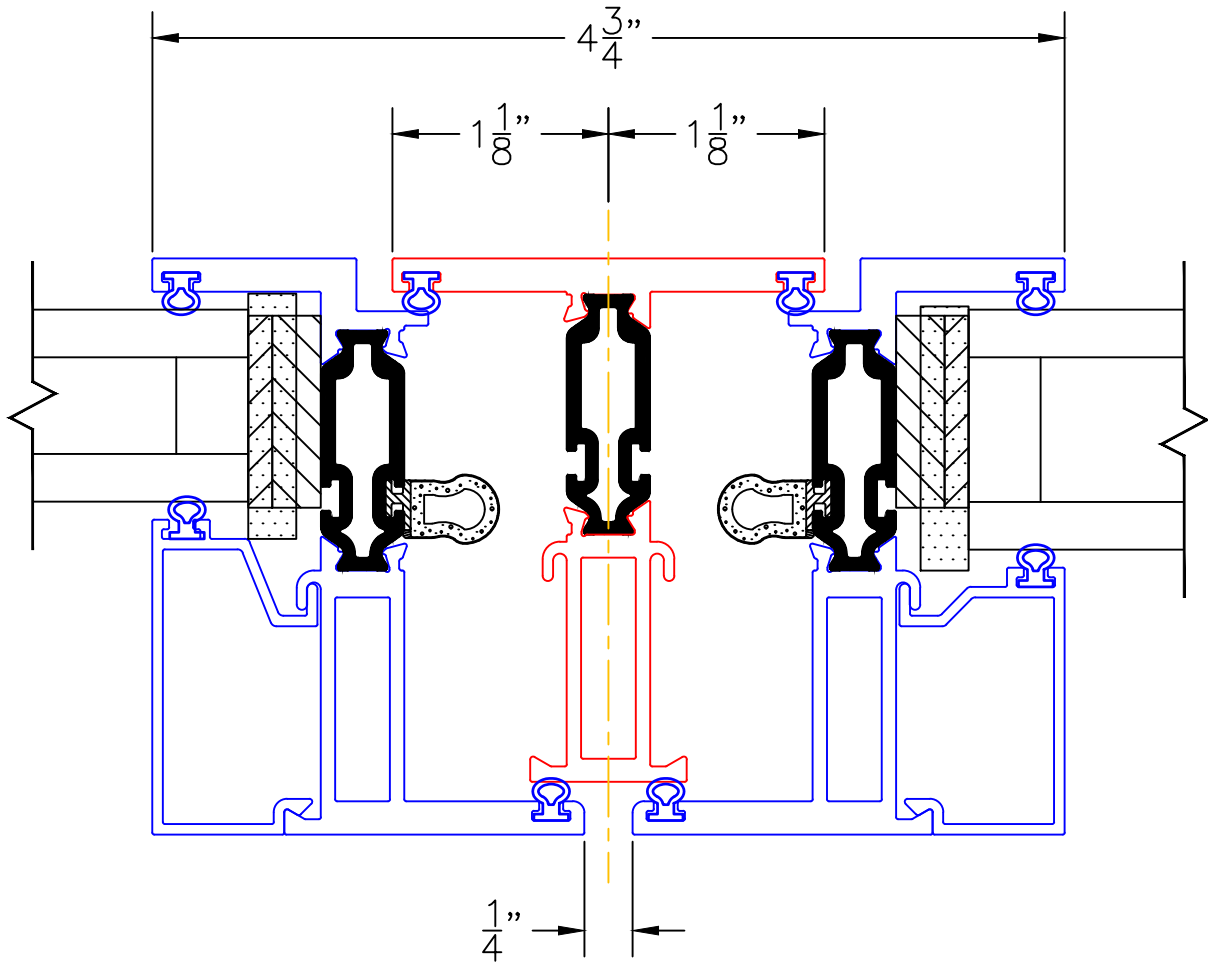

CASEMENT WINDOW DETAILS
1-1/4" INSULATED GLAZING SHOWN

6

SILL W/SILL PAN
4-BAR HINGE REQ'D
WITH CAM HANDLE

0 0.5 1
(USE RULER TO SCALE DIMENSIONS IN INCHES)
SCALE: FULL

CASEMENT WINDOW DETAILS
1-1/4" INSULATED GLAZING SHOWN

7

BLOCK JAMB
HINGED SCREEN REQ'D
WITH CAM HANDLE

EXTERIOR

(USE RULER TO SCALE DIMENSIONS IN INCHES)

SCALE: FULL

CASEMENT WINDOW DETAILS
1 & 1-1/4" INSULATED GLAZING SHOWN

8

CC
TDL BAR

EXTERIOR

0 0.5 1
(USE RULER TO SCALE DIMENSIONS IN INCHES)
SCALE: FULL

CASEMENT WINDOW DETAILS
1 & 1-1/4" INSULATED GLAZING SHOWN

9
CO
TDL BAR