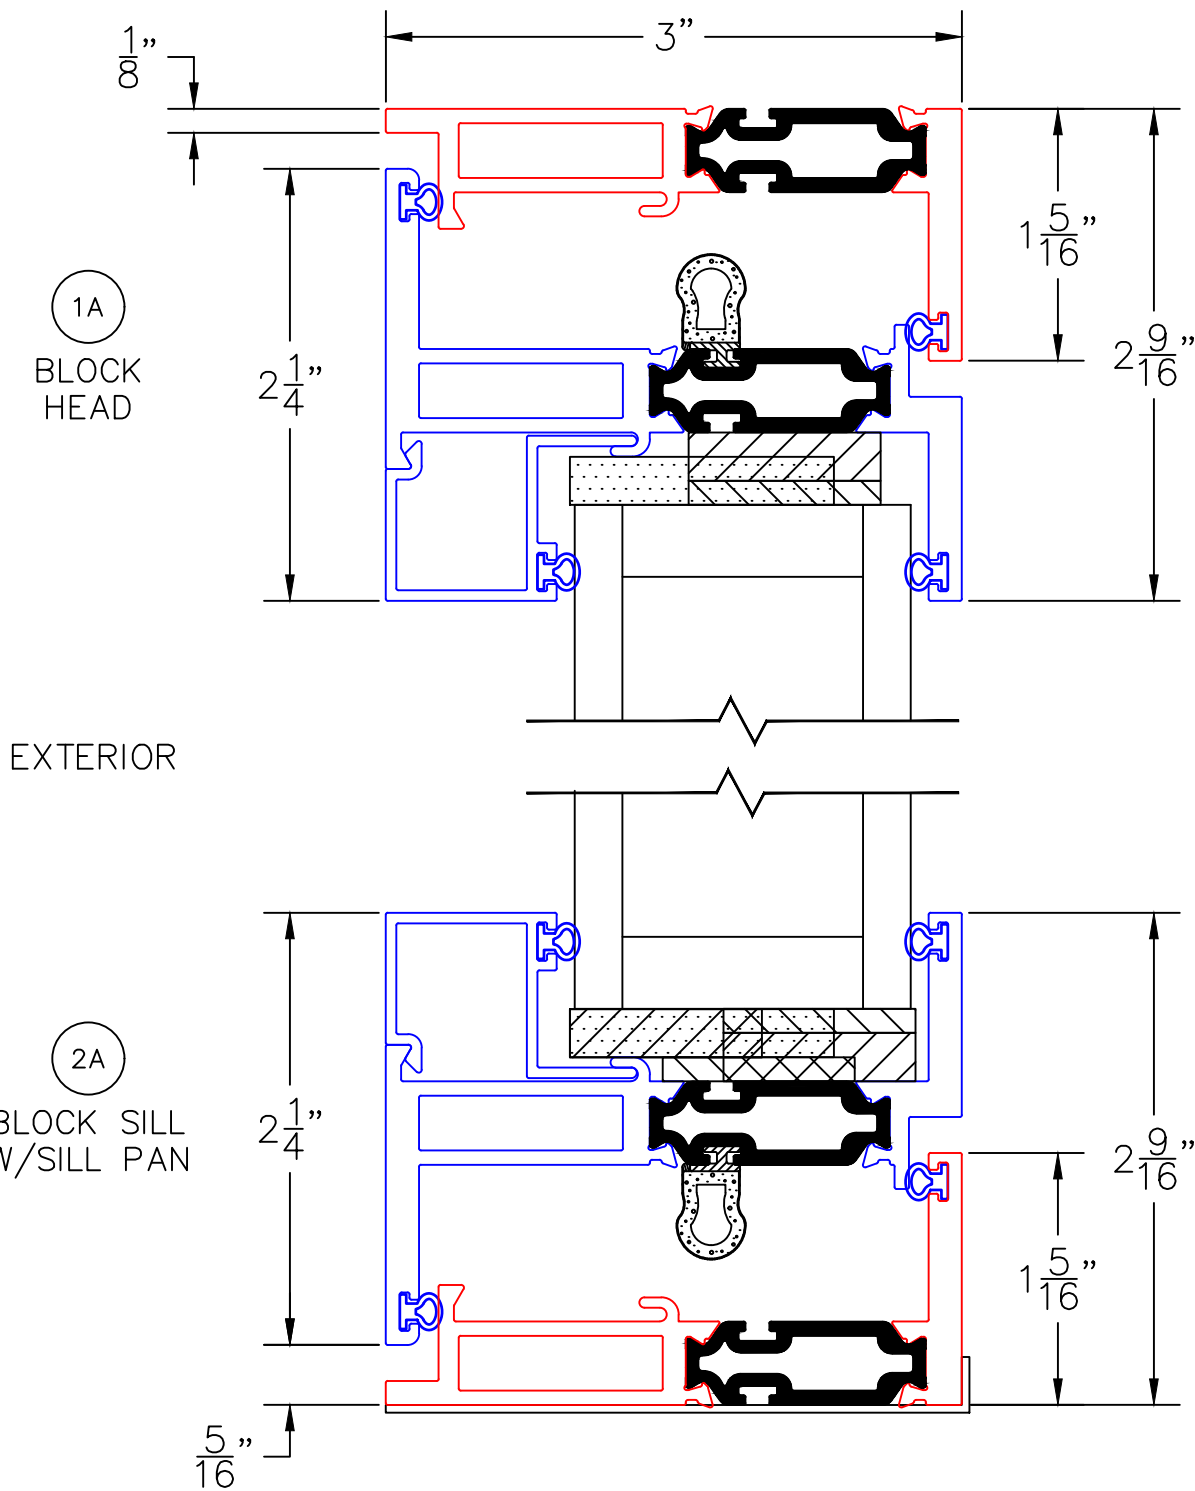

(USE RULER TO SCALE DIMENSIONS IN INCHES)
SCALE: 1/4"

CASEMENT WINDOW DETAILS

1", 1-1/4" AND 1-3/4" INSULATED
GLAZING AVAILABLE AS SHOWN

MULLION AND HARDWARE OPTIONS

-GLASS PENETRATION: 1/2"
-3/32" VENT FLUSH TOLERANCE IN CLOSED POSITION.
-EXTERIOR RATED PRODUCTS HAVE WEEP SLOTS ON HORIZONTAL SILLS.

(USE RULER TO SCALE DIMENSIONS IN INCHES)

SCALE: 3/4

CASEMENT WINDOW DETAILS

1" & 1-1/4" INSULATED GLAZING SHOWN

0 0.5 1
 (USE RULER TO SCALE DIMENSIONS IN INCHES)
SCALE: FULL

CASEMENT WINDOW DETAILS
 1-3/4" INSULATED GLAZING SHOWN

0 0.5 1
(USE RULER TO SCALE DIMENSIONS IN INCHES)
SCALE: FULL

CASEMENT WINDOW DETAILS
1-1/4" INSULATED GLAZING SHOWN

3

NAIL-FIN JAMB
BUTT-HINGE REQ'D
WITH ROTO-OPERATOR

0 0.5 1
(USE RULER TO SCALE DIMENSIONS IN INCHES)
SCALE: FULL

CASEMENT WINDOW DETAILS
1-1/4" INSULATED GLAZING SHOWN

4

BLOCK JAMB
MULTIPOINT LATCH REQ'D
WITH ROTO-OPERATOR

0 0.5 1
(USE RULER TO SCALE DIMENSIONS IN INCHES)
SCALE: FULL

CASEMENT WINDOW DETAILS 1-1/4" INSULATED GLAZING SHOWN