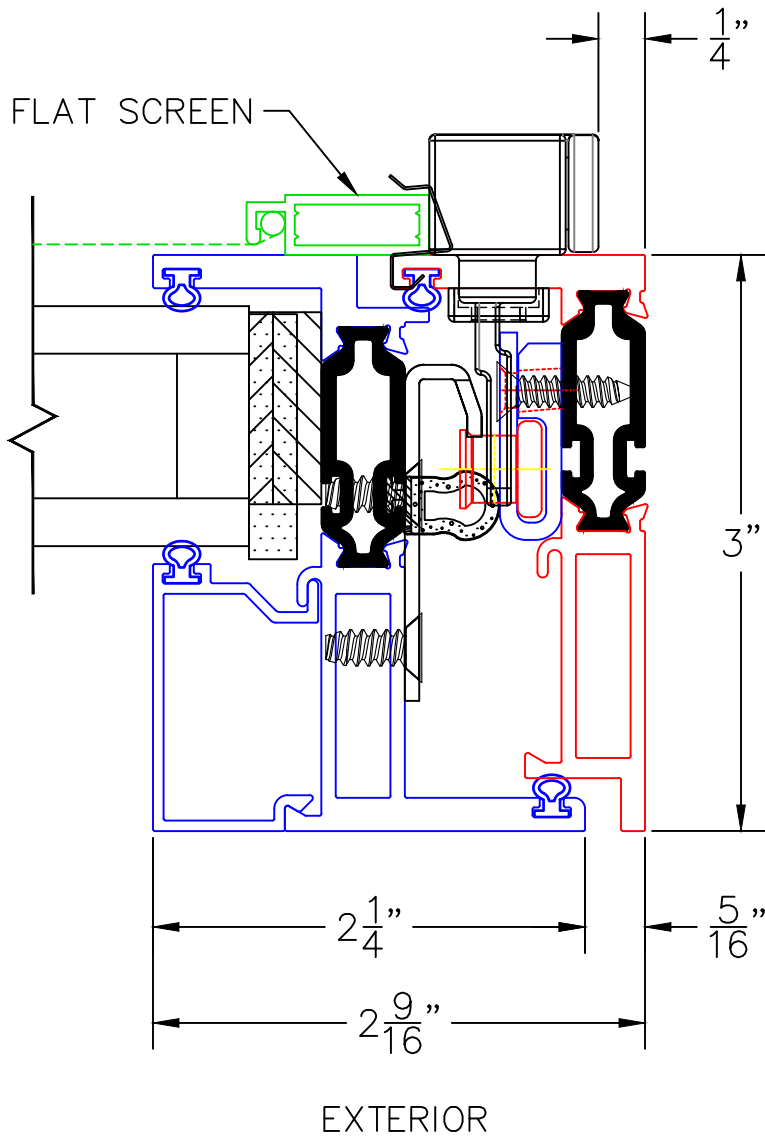

(USE RULER TO SCALE DIMENSIONS IN INCHES)
SCALE: 1/4"

CASEMENT WINDOW DETAILS

1", 1-1/4" AND 1-3/4" INSULATED
GLAZING AVAILABLE AS SHOWN

MULLION AND HARDWARE OPTIONS

-GLASS PENETRATION: 1/2"
-3/32" VENT FLUSH TOLERANCE IN CLOSED POSITION.
-EXTERIOR RATED PRODUCTS HAVE WEEP SLOTS ON HORIZONTAL SILLS.

(USE RULER TO SCALE DIMENSIONS IN INCHES)

SCALE: 3/4

CASEMENT WINDOW DETAILS

1" & 1-1/4" INSULATED GLAZING SHOWN

0 0.5 1
 (USE RULER TO SCALE DIMENSIONS IN INCHES)
SCALE: FULL

CASEMENT WINDOW DETAILS
 1-3/4" INSULATED GLAZING SHOWN

0 0.5 1
(USE RULER TO SCALE DIMENSIONS IN INCHES)
SCALE: FULL

CASEMENT WINDOW DETAILS
1-1/4" INSULATED GLAZING SHOWN

3

NAIL-FIN JAMB
BUTT-HINGE REQ'D
WITH ROTO-OPERATOR

0 0.5 1
(USE RULER TO SCALE DIMENSIONS IN INCHES)
SCALE: FULL

CASEMENT WINDOW DETAILS
1-1/4" INSULATED GLAZING SHOWN

4

BLOCK JAMB
MULTIPOINT LATCH REQ'D
WITH ROTO-OPERATOR

0 0.5 1
(USE RULER TO SCALE DIMENSIONS IN INCHES)
SCALE: FULL

CASEMENT WINDOW DETAILS 1-1/4" INSULATED GLAZING SHOWN