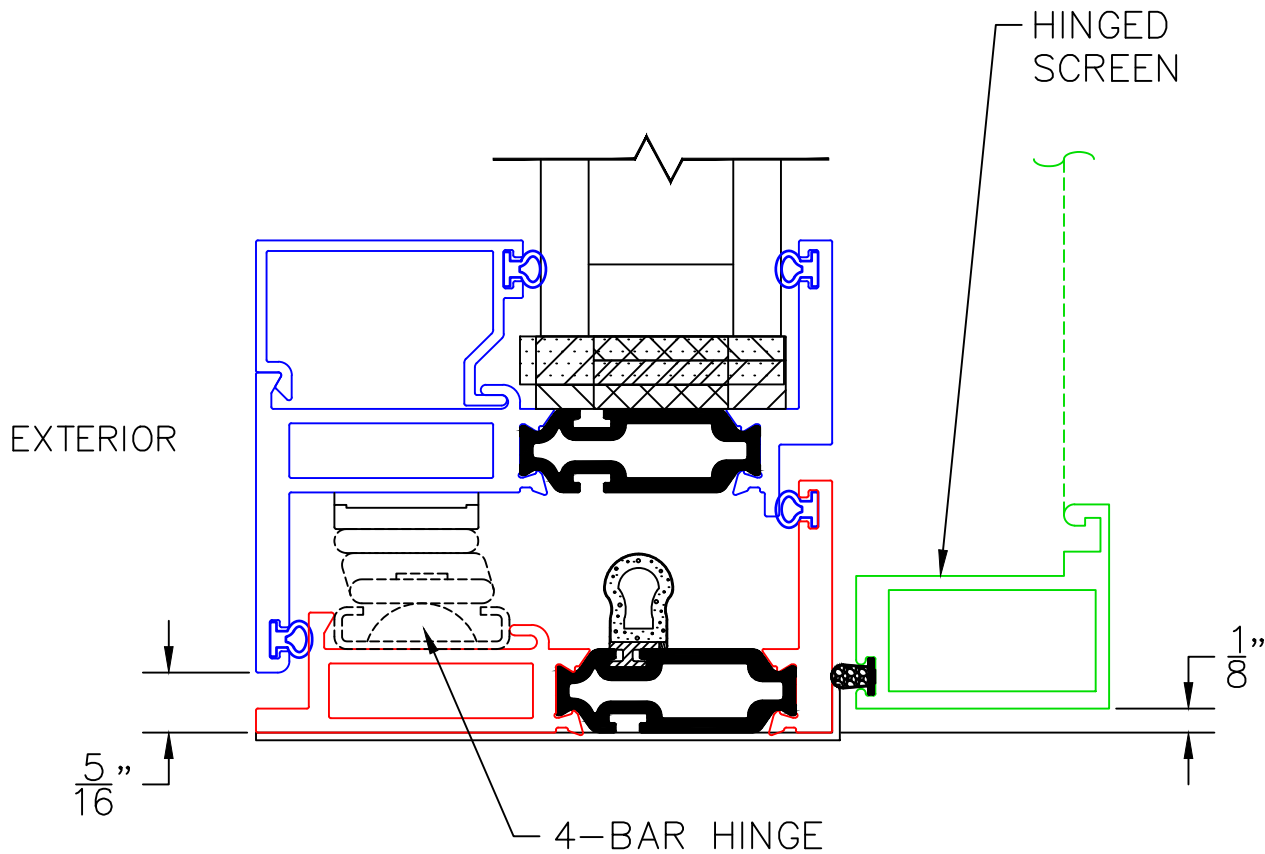

CASEMENT WINDOW DETAILS
1-1/4" INSULATED GLAZING SHOWN

4

BLOCK JAMB
MULTIPOINT LATCH REQ'D
WITH ROTO-OPERATOR

0 0.5 1
(USE RULER TO SCALE DIMENSIONS IN INCHES)
SCALE: FULL

CASEMENT WINDOW DETAILS 1-1/4" INSULATED GLAZING SHOWN

(USE RULER TO SCALE DIMENSIONS IN INCHES)

SCALE: FULL

CASEMENT WINDOW DETAILS
1-3/4" INSULATED GLAZING SHOWN

EXTERIOR

5A
SILL W/SILL PAN
FLAT SCREEN
REQ'D WITH
ROTO-KNOB

0 0.5 1
(USE RULER TO SCALE DIMENSIONS IN INCHES)
SCALE: FULL

CASEMENT WINDOW DETAILS
1-1/4" INSULATED GLAZING SHOWN

6

SILL W/SILL PAN
4-BAR HINGE REQ'D
WITH CAM HANDLE

0 0.5 1
(USE RULER TO SCALE DIMENSIONS IN INCHES)
SCALE: FULL

CASEMENT WINDOW DETAILS
1-1/4" INSULATED GLAZING SHOWN

EXTERIOR

0 0.5 1
(USE RULER TO SCALE DIMENSIONS IN INCHES)
SCALE: FULL

CASEMENT WINDOW DETAILS
1 & 1-1/4" INSULATED GLAZING SHOWN

9
CO
TDL BAR