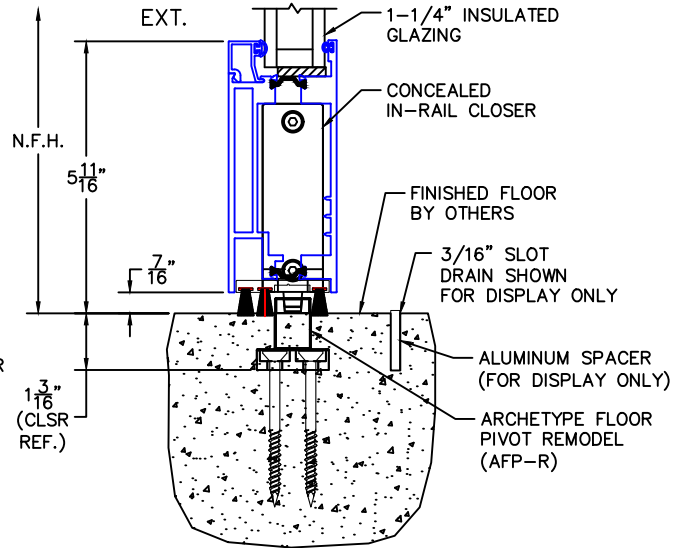

(USE RULER TO SCALE DIMENSIONS IN INCHES)

SCALE: 1/4"

PIVOT DOOR DETAILS SILL/CLOSER OPTIONS  
1-1/4" INSULATED GLAZING SHOWN

①  
IN-RAIL CLOSER  
SILL (NONE)

①A  
IN-RAIL CLOSER  
SHOWROOM SILL

①B  
RIXSON CLOSER  
SILL (NONE)

①C  
PIVOT ONLY  
SILL (NONE)

NOTES:

1. NET FRAME HEIGHT IS FROM FINISHED FLOOR (DOES NOT INCLUDE SILL OR ARCHE-DUCT).
2. NET FRAME WIDTH DOES NOT INCLUDE ARCHE-DUCT.
3. GLASS PENETRATION: 9/16"
4. FOR ADDITIONAL OPTIONS SEE 4400-T-05.