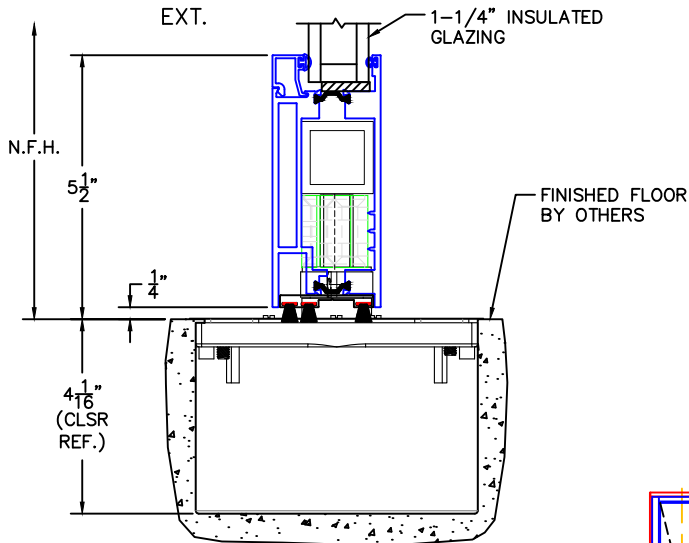

(USE RULER TO SCALE DIMENSIONS IN INCHES)

SCALE: 1/4"

PIVOT DOOR DETAILS SILL/CLOSER OPTIONS  
1-1/4" INSULATED GLAZING SHOWN

①  
IN-RAIL CLOSER  
SILL (NONE)

①A  
IN-RAIL CLOSER  
SHOWROOM SILL

①B  
RIXSON CLOSER  
SILL (NONE)

①C  
PIVOT ONLY  
SILL (NONE)

NOTES:

1. NET FRAME HEIGHT IS FROM FINISHED FLOOR (DOES NOT INCLUDE SILL OR ARCHE-DUCT).
2. NET FRAME WIDTH DOES NOT INCLUDE ARCHE-DUCT.
3. GLASS PENETRATION: 9/16"
4. FOR ADDITIONAL OPTIONS SEE 4400-T-05.