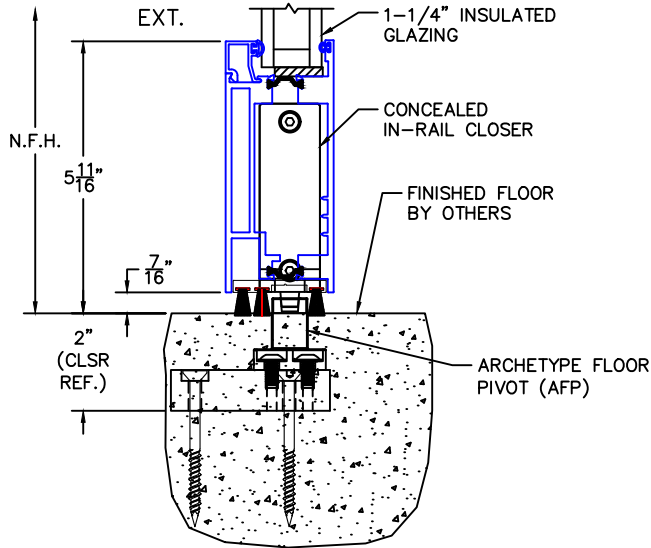

(USE RULER TO SCALE DIMENSIONS IN INCHES)

SCALE: 1/4"

PIVOT DOOR DETAILS SILL/CLOSER OPTIONS  
1-1/4" INSULATED GLAZING SHOWN

①  
IN-RAIL CLOSER  
SILL (NONE)

①A  
IN-RAIL CLOSER  
SHOWROOM SILL

①B  
RIXSON CLOSER  
SILL (NONE)

①C  
PIVOT ONLY  
SILL (NONE)

NOTES:

1. NET FRAME HEIGHT IS FROM FINISHED FLOOR (DOES NOT INCLUDE SILL OR ARCHE-DUCT).
2. NET FRAME WIDTH DOES NOT INCLUDE ARCHE-DUCT.
3. GLASS PENETRATION: 9/16"
4. FOR ADDITIONAL OPTIONS SEE 4400-T-05.