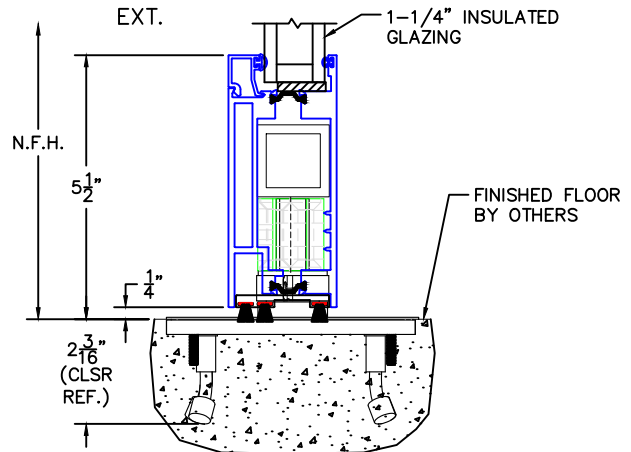

(USE RULER TO SCALE DIMENSIONS IN INCHES)

SCALE: 1/4"

PIVOT DOOR DETAILS SILL/CLOSER OPTIONS  
1-1/4" INSULATED GLAZING SHOWN

①  
IN-RAIL CLOSER  
SILL (NONE)

①A  
IN-RAIL CLOSER  
SHOWROOM SILL

①B  
RIXSON CLOSER  
SILL (NONE)

①C  
PIVOT ONLY  
SILL (NONE)

NOTES:

1. NET FRAME HEIGHT IS FROM FINISHED FLOOR (DOES NOT INCLUDE SILL OR ARCHE-DUCT).
2. NET FRAME WIDTH DOES NOT INCLUDE ARCHE-DUCT.
3. GLASS PENETRATION: 9/16"
4. FOR ADDITIONAL OPTIONS SEE 4400-T-05.