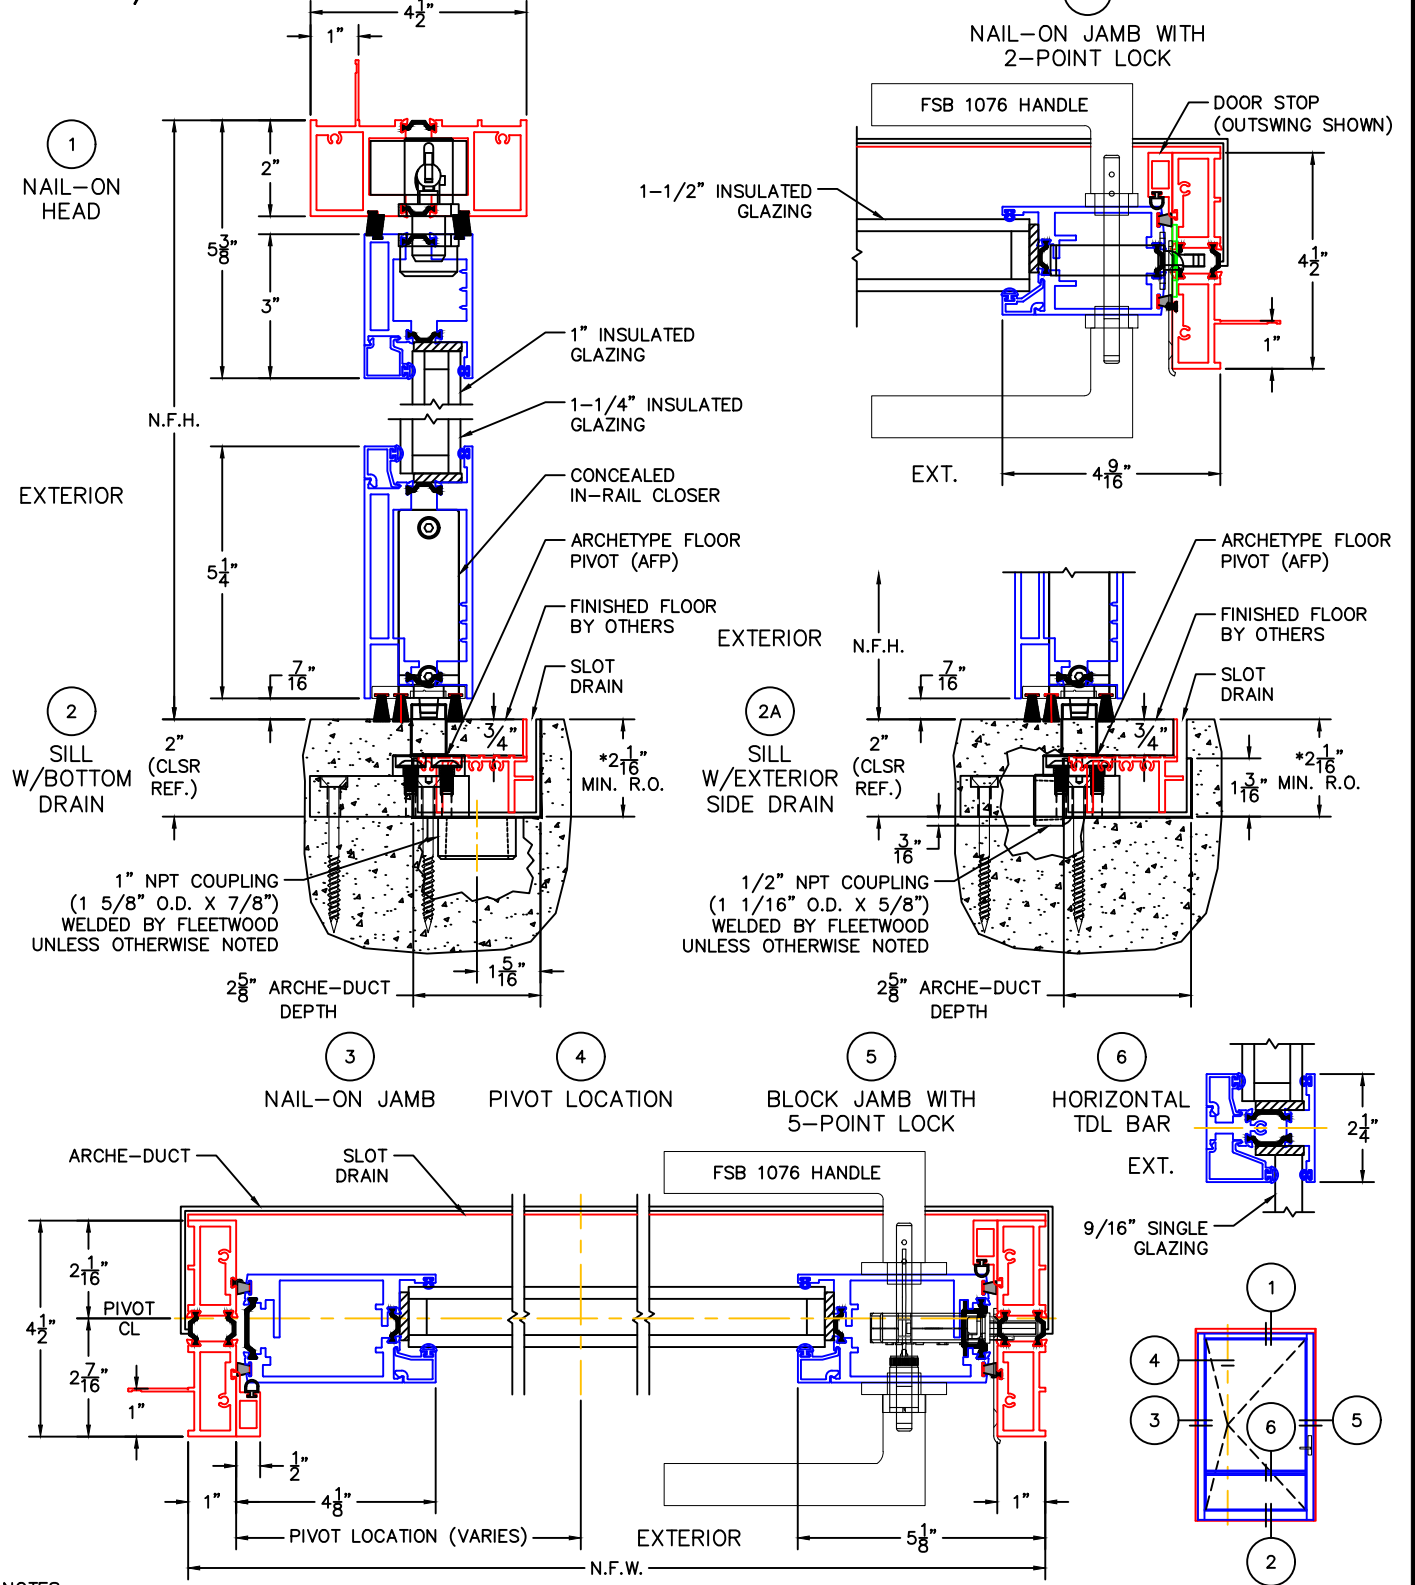

(USE RULER TO SCALE DIMENSIONS IN INCHES)
SCALE: 1/4"

PIVOT DOOR DETAILS WITH IN-RAIL CLOSER
1" & 1-1/4" & 1-1/2" INSULATED &
9/16" SINGLE GLAZING SHOWN

- NOTES:**
- NET FRAME HEIGHT IS FROM FINISHED FLOOR (DOES NOT INCLUDE SILL OR ARCHE-DUCT).
 - NET FRAME WIDTH DOES NOT INCLUDE ARCHE-DUCT.
 - GLASS PENETRATION: 9/16"
 - FOR ADDITIONAL OPTIONS SEE 4400-T-04, 4400-T-05.

- NOTES (CONT'D):**
- *ARCHE-DUCT MINIMUM R.O. (REFER TO INSTALLATION INSTRUCTIONS FOR FRITSJURGEN CLOSER MINIMUM R.O. REQUIREMENTS.)