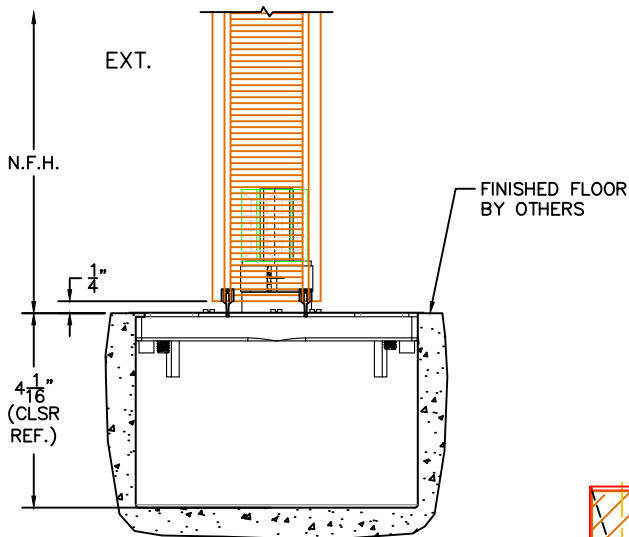

PIVOT DOOR DETAILS SILL/CLOSER OPTIONS

(USE RULER TO SCALE DIMENSIONS IN INCHES)  
SCALE: 1/4

①  
IN-RAIL CLOSER  
SILL (NONE)

①A  
IN-RAIL CLOSER  
SHOWROOM SILL

①B  
RIXSON CLOSER  
SILL (NONE)

①C  
PIVOT ONLY  
SILL (NONE)

①

NOTES:

1. NET FRAME HEIGHT IS FROM FINISHED FLOOR (DOES NOT INCLUDE SILL OR ARCHE-DUCT).
2. NET FRAME WIDTH DOES NOT INCLUDE ARCHE-DUCT.
3. REFER TO INSTALLATION INSTRUCTIONS FOR CLOSER MINIMUM R.O. REQUIREMENTS.