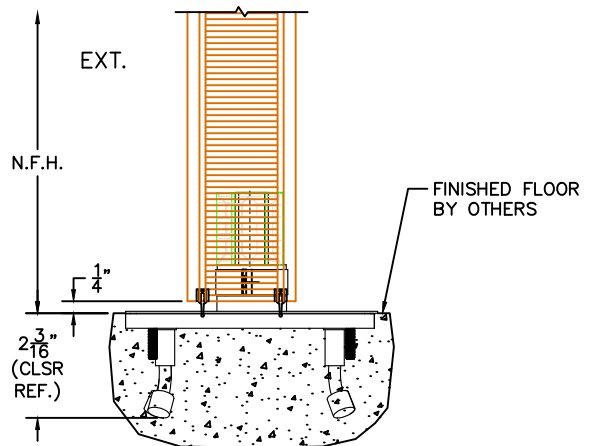

PIVOT DOOR DETAILS SILL/CLOSER OPTIONS

(USE RULER TO SCALE DIMENSIONS IN INCHES)  
SCALE: 1/4

①  
IN-RAIL CLOSER  
SILL (NONE)

①A  
IN-RAIL CLOSER  
SHOWROOM SILL

①B  
RIXSON CLOSER  
SILL (NONE)

①C  
PIVOT ONLY  
SILL (NONE)

①

NOTES:

1. NET FRAME HEIGHT IS FROM FINISHED FLOOR (DOES NOT INCLUDE SILL OR ARCHE-DUCT).
2. NET FRAME WIDTH DOES NOT INCLUDE ARCHE-DUCT.
3. REFER TO INSTALLATION INSTRUCTIONS FOR CLOSER MINIMUM R.O. REQUIREMENTS.