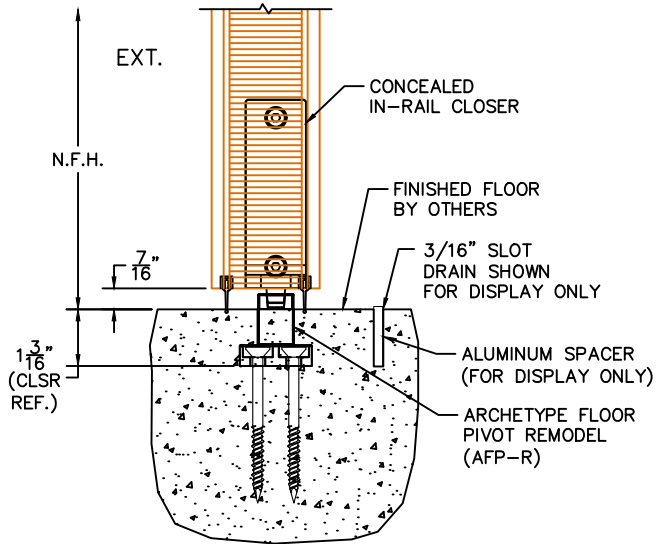

PIVOT DOOR DETAILS SILL/CLOSER OPTIONS

(USE RULER TO SCALE DIMENSIONS IN INCHES)  
SCALE: 1/4

①  
IN-RAIL CLOSER  
SILL (NONE)

①A  
IN-RAIL CLOSER  
SHOWROOM SILL

①B  
RIXSON CLOSER  
SILL (NONE)

①C  
PIVOT ONLY  
SILL (NONE)

①

NOTES:

1. NET FRAME HEIGHT IS FROM FINISHED FLOOR (DOES NOT INCLUDE SILL OR ARCHE-DUCT).
2. NET FRAME WIDTH DOES NOT INCLUDE ARCHE-DUCT.
3. REFER TO INSTALLATION INSTRUCTIONS FOR CLOSER MINIMUM R.O. REQUIREMENTS.