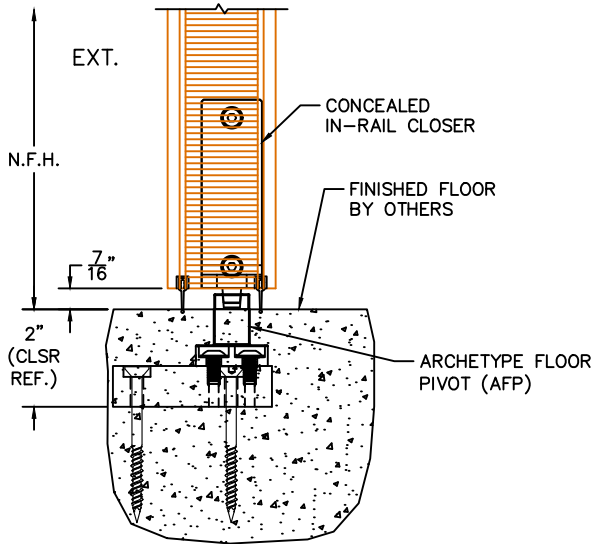

PIVOT DOOR DETAILS SILL/CLOSER OPTIONS

(USE RULER TO SCALE DIMENSIONS IN INCHES)  
SCALE: 1/4

①  
IN-RAIL CLOSER  
SILL (NONE)

①A  
IN-RAIL CLOSER  
SHOWROOM SILL

①B  
RIXSON CLOSER  
SILL (NONE)

①C  
PIVOT ONLY  
SILL (NONE)

①

NOTES:

1. NET FRAME HEIGHT IS FROM FINISHED FLOOR (DOES NOT INCLUDE SILL OR ARCHE-DUCT).
2. NET FRAME WIDTH DOES NOT INCLUDE ARCHE-DUCT.
3. REFER TO INSTALLATION INSTRUCTIONS FOR CLOSER MINIMUM R.O. REQUIREMENTS.