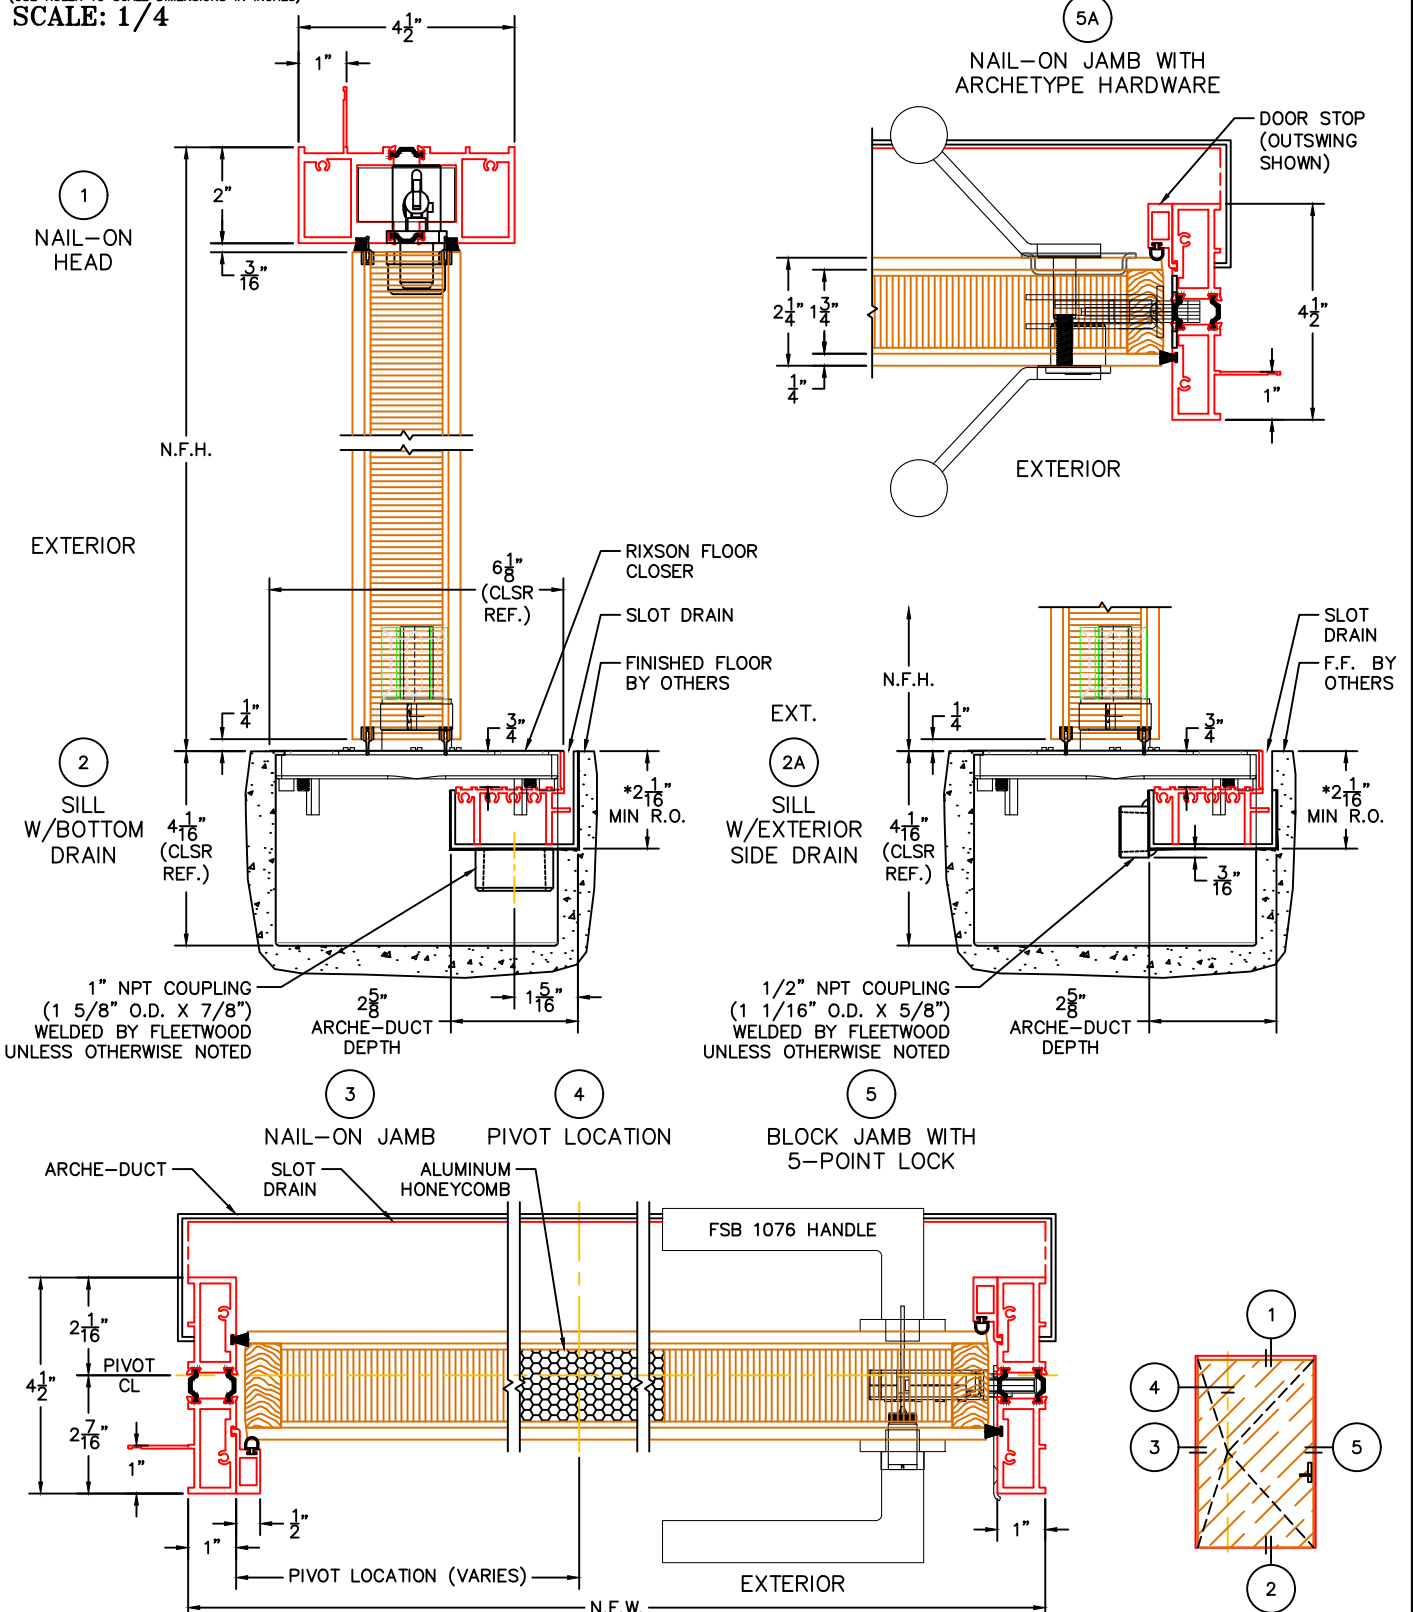

PIVOT DOOR DETAILS WITH RIXSON FLOOR CLOSER

(USE RULER TO SCALE DIMENSIONS IN INCHES)
SCALE: 1/4

- NOTES:
1. NET FRAME HEIGHT IS FROM FINISHED FLOOR (DOES NOT INCLUDE SILL OR ARCHE-DUCT).
 2. NET FRAME WIDTH DOES NOT INCLUDE ARCHE-DUCT.
 3. FOR ADDITIONAL OPTIONS SEE 4400-WOOD-04.

- NOTES (CONT'D):
4. *ARCHE-DUCT MINIMUM R.O. (REFER TO INSTALLATION INSTRUCTIONS FOR RIXSON CLOSER MINIMUM R.O. REQUIREMENTS.)