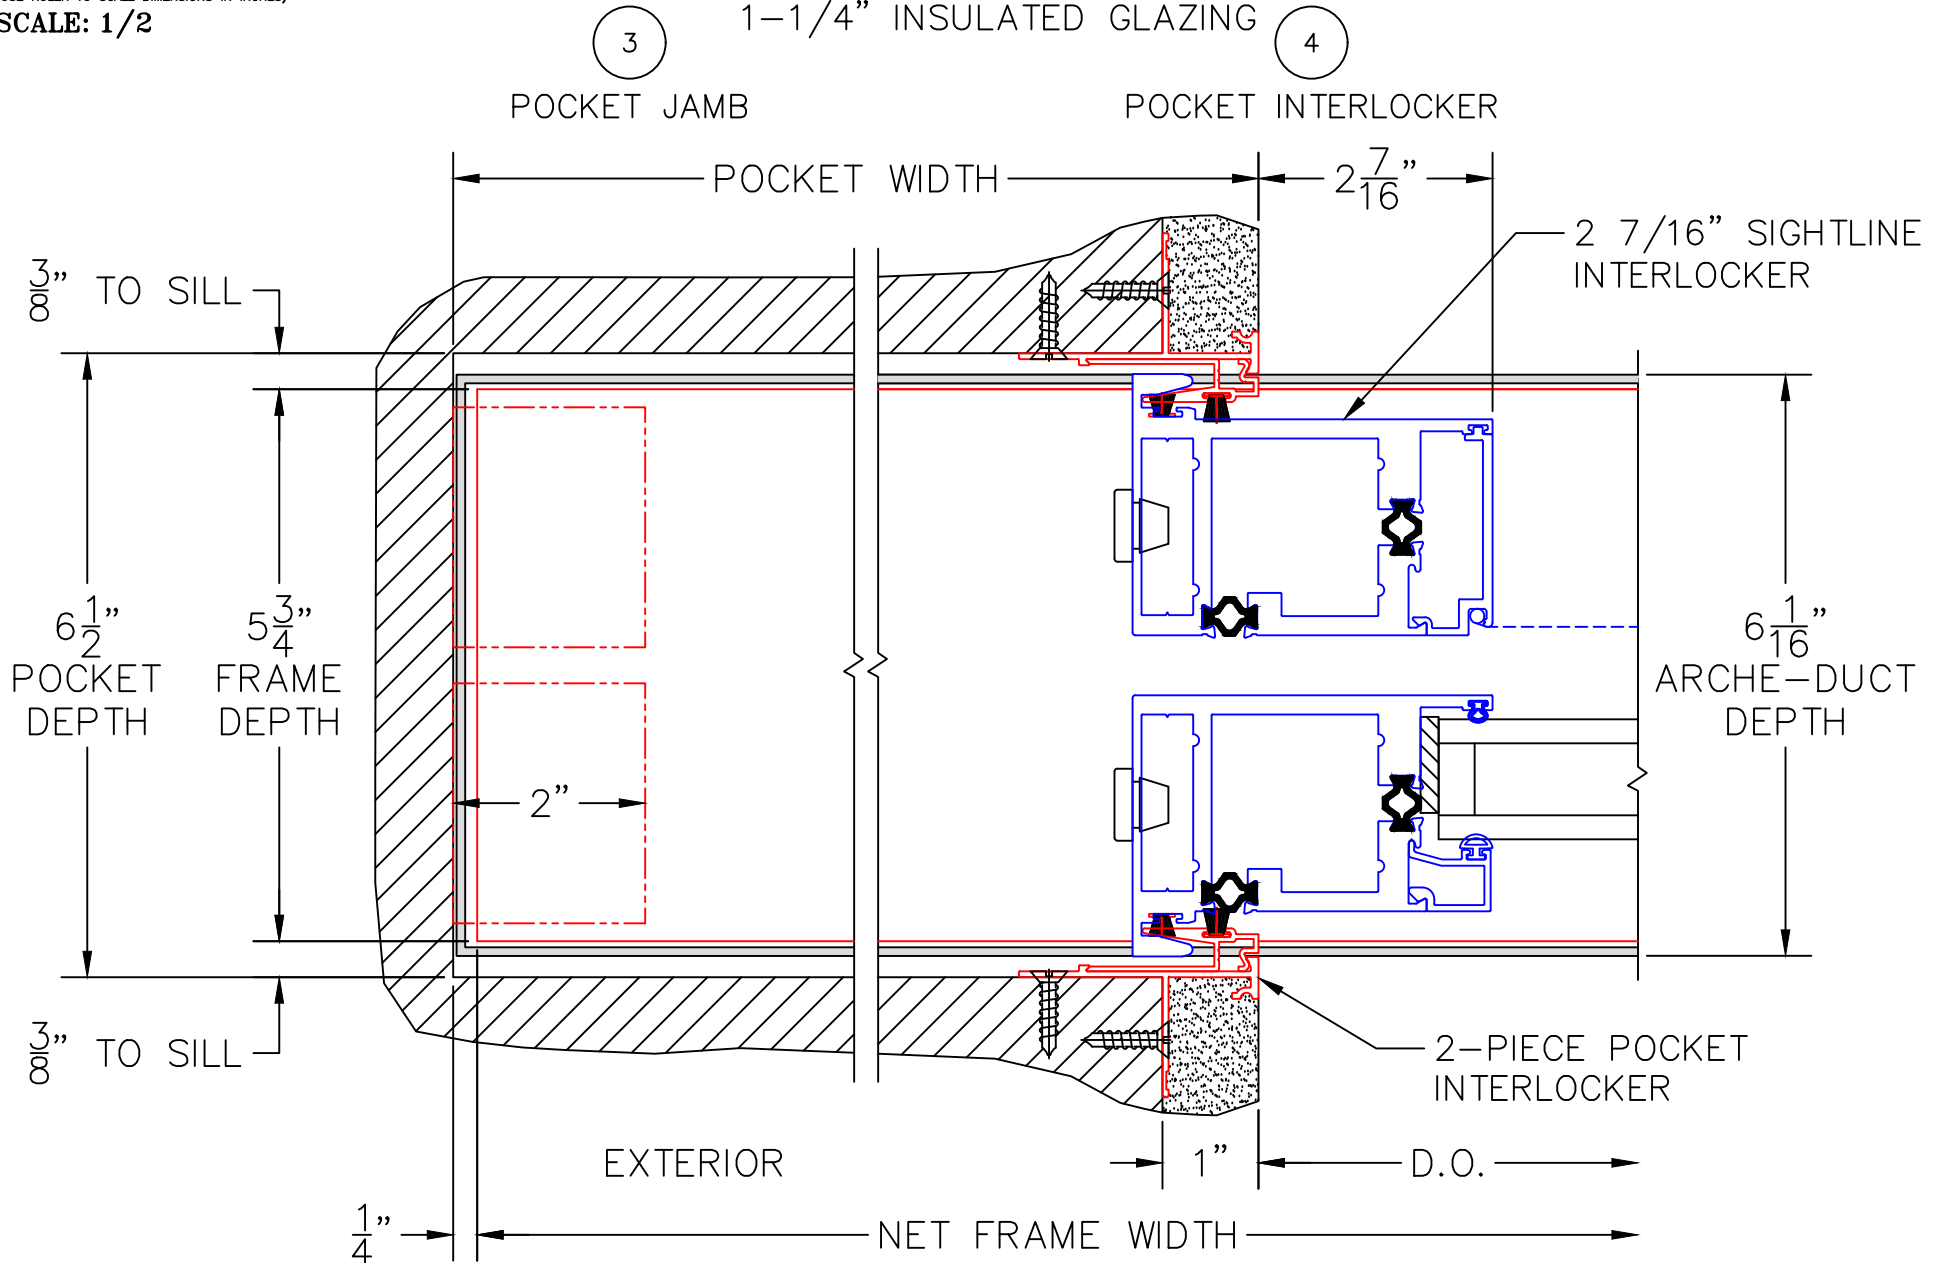

(USE RULER TO SCALE DIMENSIONS IN INCHES)
SCALE: 1/5

POCKET DOOR W/SCREENS DETAILS
(NAIL-ON FRAME SHOWN)
1-1/4" INSULATED GLAZING SHOWN
(9/16" SINGLE & 1-1/2" I.G. AVAILABLE)

- GLASS PENETRATION = 9/16"
- NET FRAME HEIGHT INCLUDES ARCHE-DUCT.
- *NET FRAME WIDTH DOES NOT INCLUDE ARCHE-DUCT.
- ARCHE-DUCT EXTENDS 1/4" BEYOND EACH JAMB.
- OPTIONAL SIDE DRAINS AVAILABLE.

0 1 2
(USE RULER TO SCALE DIMENSIONS IN INCHES)
SCALE: 1/2

MULTI-SLIDE DOOR DETAILS
PX DOOR SHOWN WITH
1-1/4" INSULATED GLAZING

0 1 2
 (USE RULER TO SCALE DIMENSIONS IN INCHES)
SCALE: 1/2

MULTI-SLIDE DOOR DETAILS
 PX DOOR SHOWN WITH
 1-1/4" INSULATED GLAZING