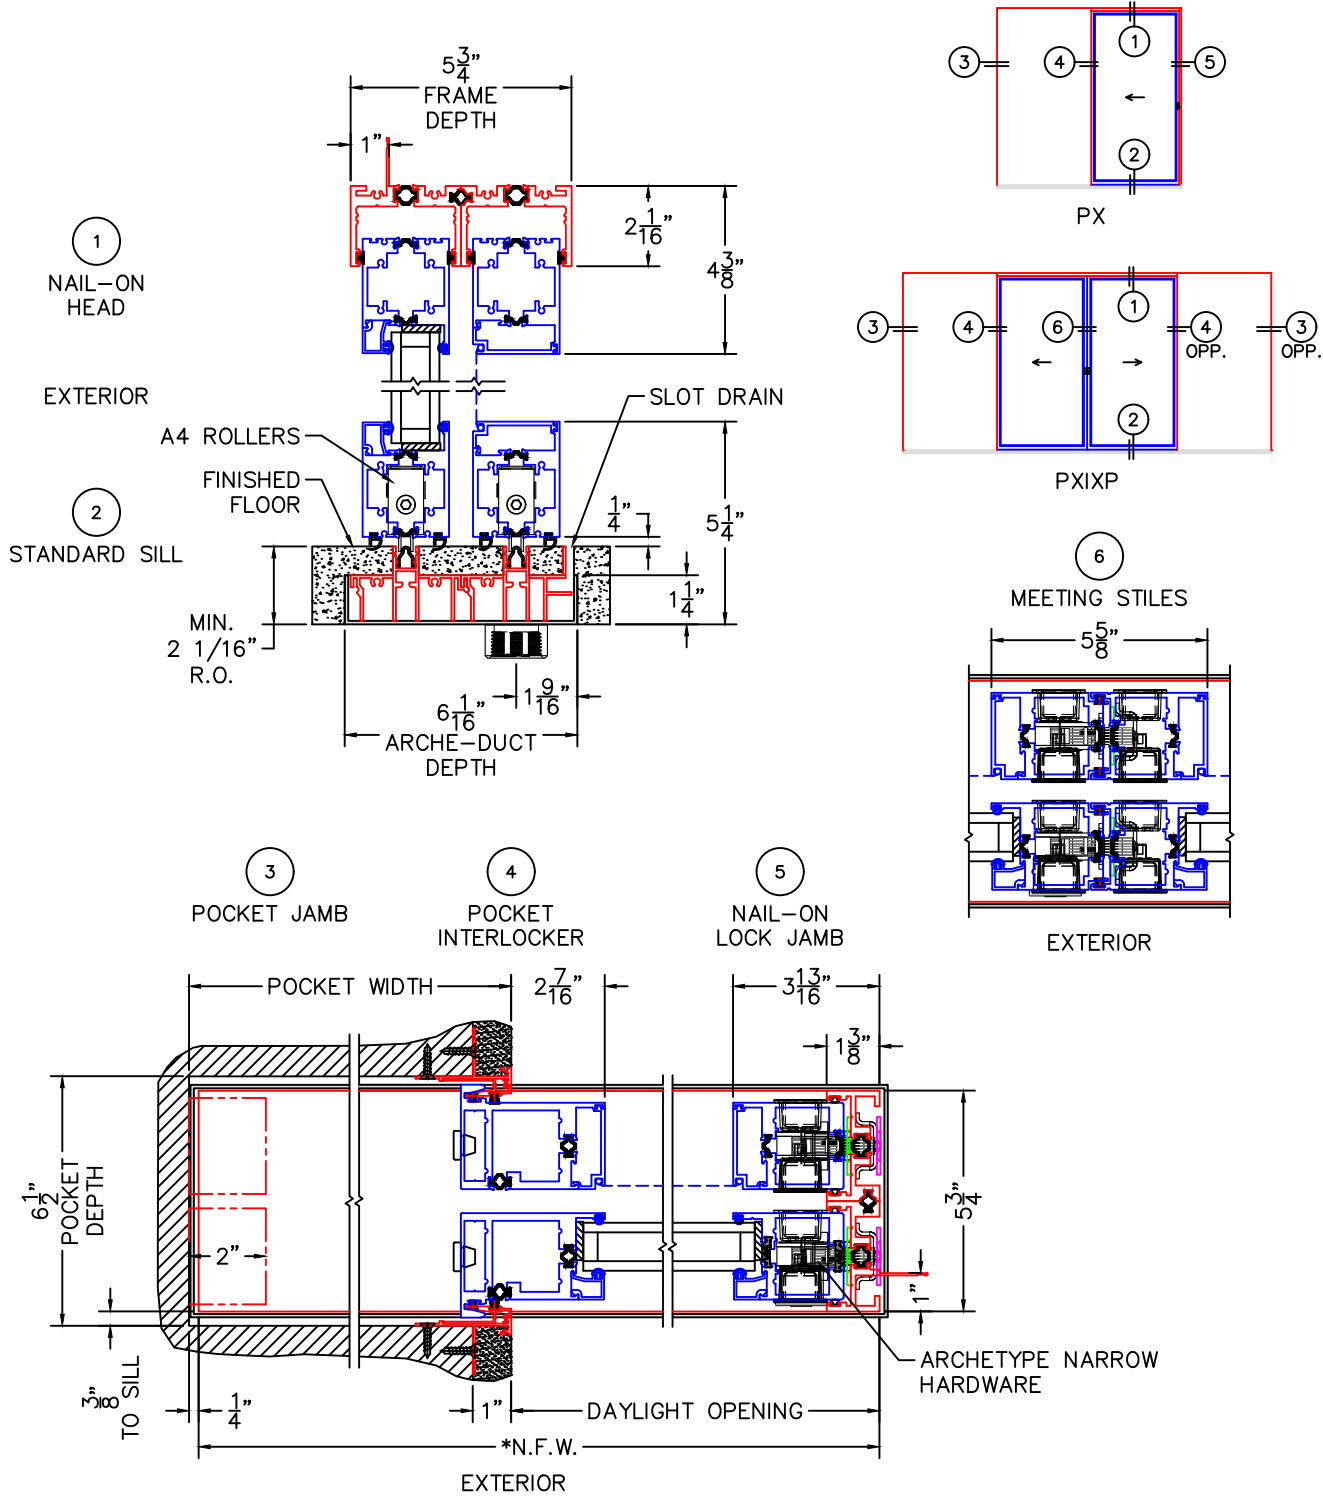

(USE RULER TO SCALE DIMENSIONS IN INCHES)
SCALE: 1/5

POCKET DOOR W/SCREENS DETAILS
(NAIL-ON FRAME SHOWN)
1-1/4" INSULATED GLAZING SHOWN
(9/16" SINGLE & 1-1/2" I.G. AVAILABLE)

- GLASS PENETRATION = 9/16"
- NET FRAME HEIGHT INCLUDES ARCHE-DUCT.
- *NET FRAME WIDTH DOES NOT INCLUDE ARCHE-DUCT.
- ARCHE-DUCT EXTENDS 1/4" BEYOND EACH JAMB.
- OPTIONAL SIDE DRAINS AVAILABLE.

0 1 2
(USE RULER TO SCALE DIMENSIONS IN INCHES)
SCALE: 1/2

MULTI-SLIDE DOOR DETAILS
PX DOOR SHOWN WITH
1-1/4" INSULATED GLAZING

0 1 2
 (USE RULER TO SCALE DIMENSIONS IN INCHES)
SCALE: 1/2

MULTI-SLIDE DOOR DETAILS
 PX DOOR SHOWN WITH
 1-1/4" INSULATED GLAZING