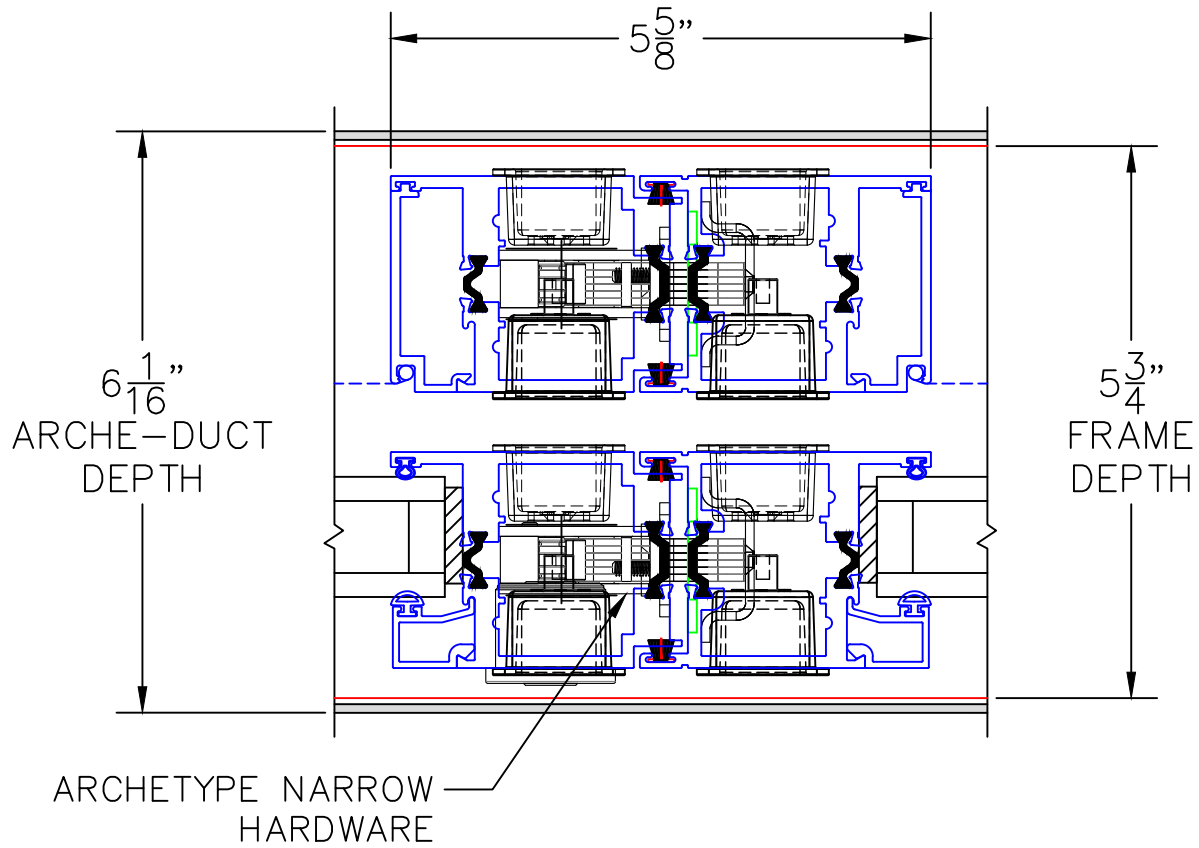

0 1 2
(USE RULER TO SCALE DIMENSIONS IN INCHES)
SCALE: 1/2

MULTI-SLIDE DOOR DETAILS
PX DOOR SHOWN WITH
1-1/4" INSULATED GLAZING

6

MEETING STILES

EXTERIOR