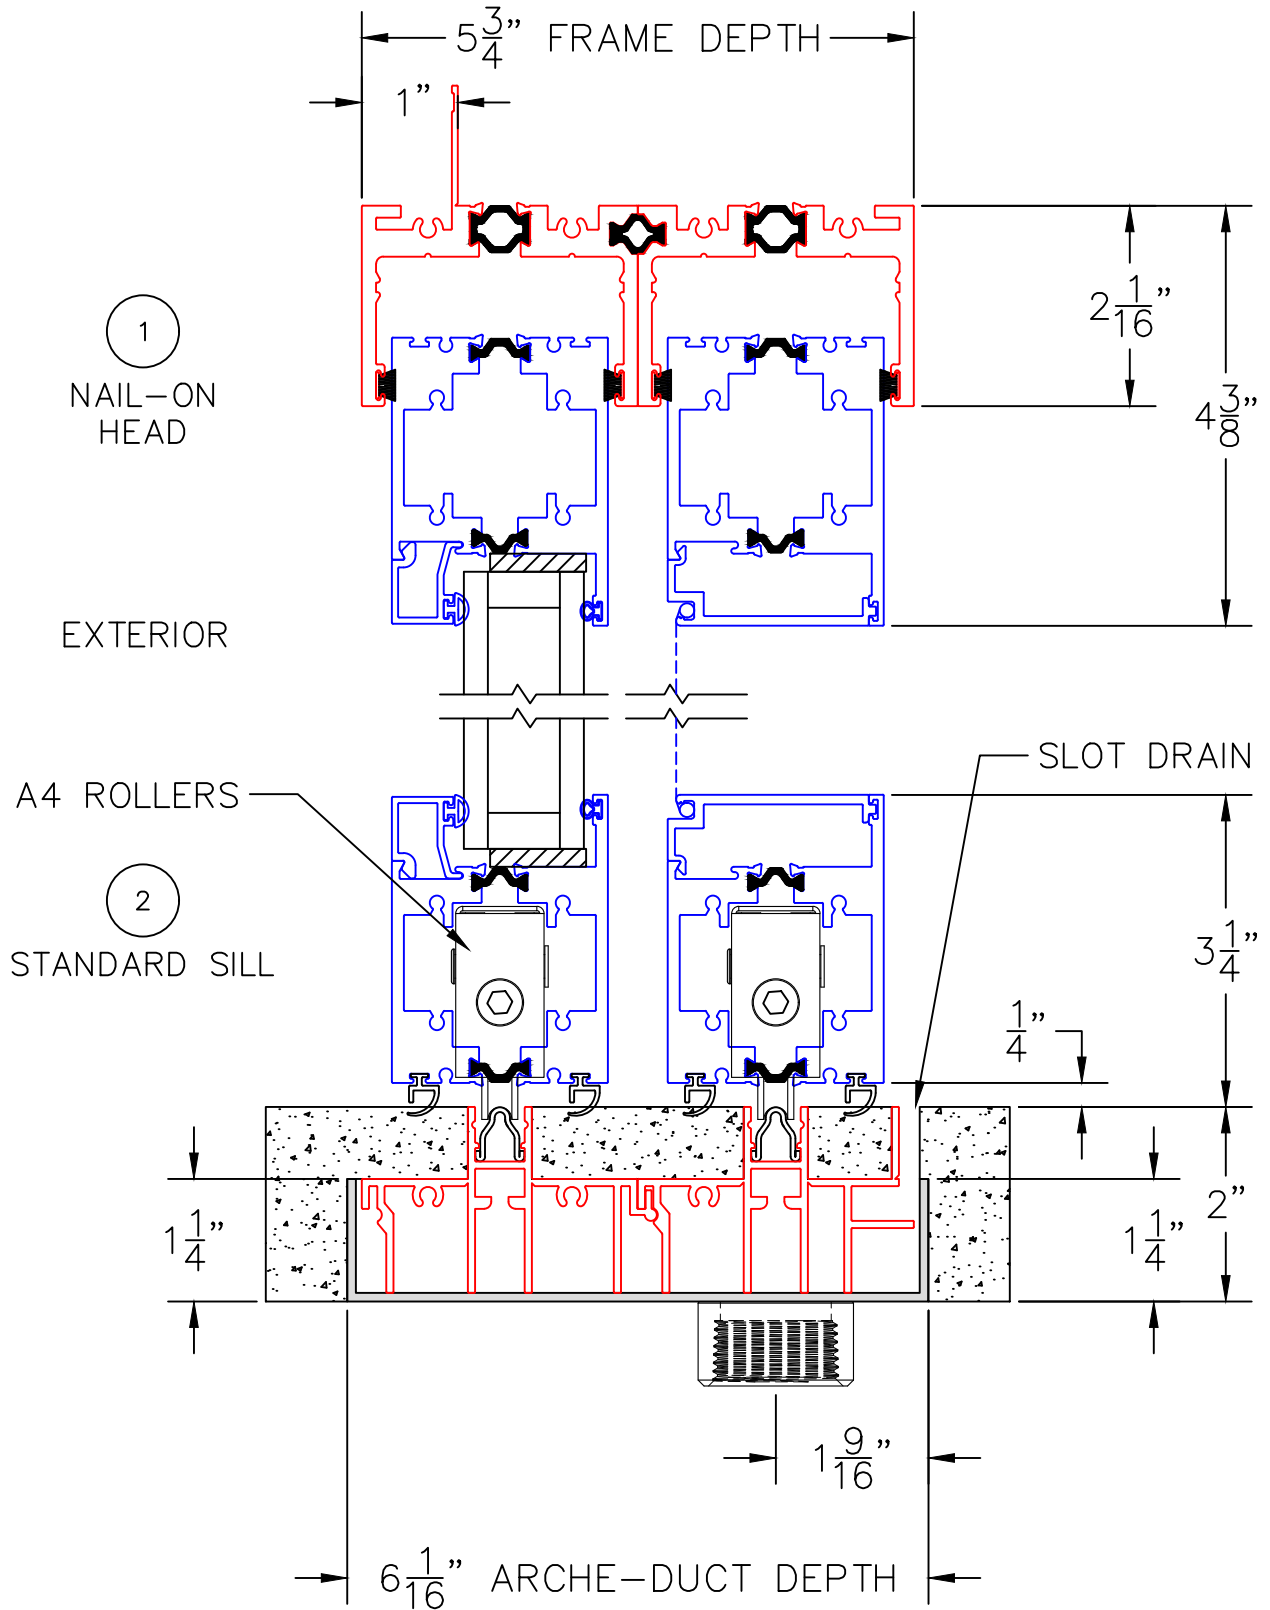

(USE RULER TO SCALE DIMENSIONS IN INCHES)
SCALE: 1/5

POCKET DOOR W/SCREENS DETAILS
(NAIL-ON FRAME SHOWN)
1-1/4" INSULATED GLAZING SHOWN
(9/16" SINGLE & 1-1/2" I.G. AVAILABLE)

- GLASS PENETRATION = 9/16"
- NET FRAME HEIGHT INCLUDES ARCHE-DUCT.
- *NET FRAME WIDTH DOES NOT INCLUDE ARCHE-DUCT.
- ARCHE-DUCT EXTENDS 1/4" BEYOND EACH JAMB.
- OPTIONAL SIDE DRAINS AVAILABLE.

0 1 2
(USE RULER TO SCALE DIMENSIONS IN INCHES)
SCALE: 1/2

MULTI-SLIDE DOOR DETAILS
PX DOOR SHOWN WITH
1-1/4" INSULATED GLAZING

0 1 2
 (USE RULER TO SCALE DIMENSIONS IN INCHES)
SCALE: 1/2

MULTI-SLIDE DOOR DETAILS
 PX DOOR SHOWN WITH
 1-1/4" INSULATED GLAZING