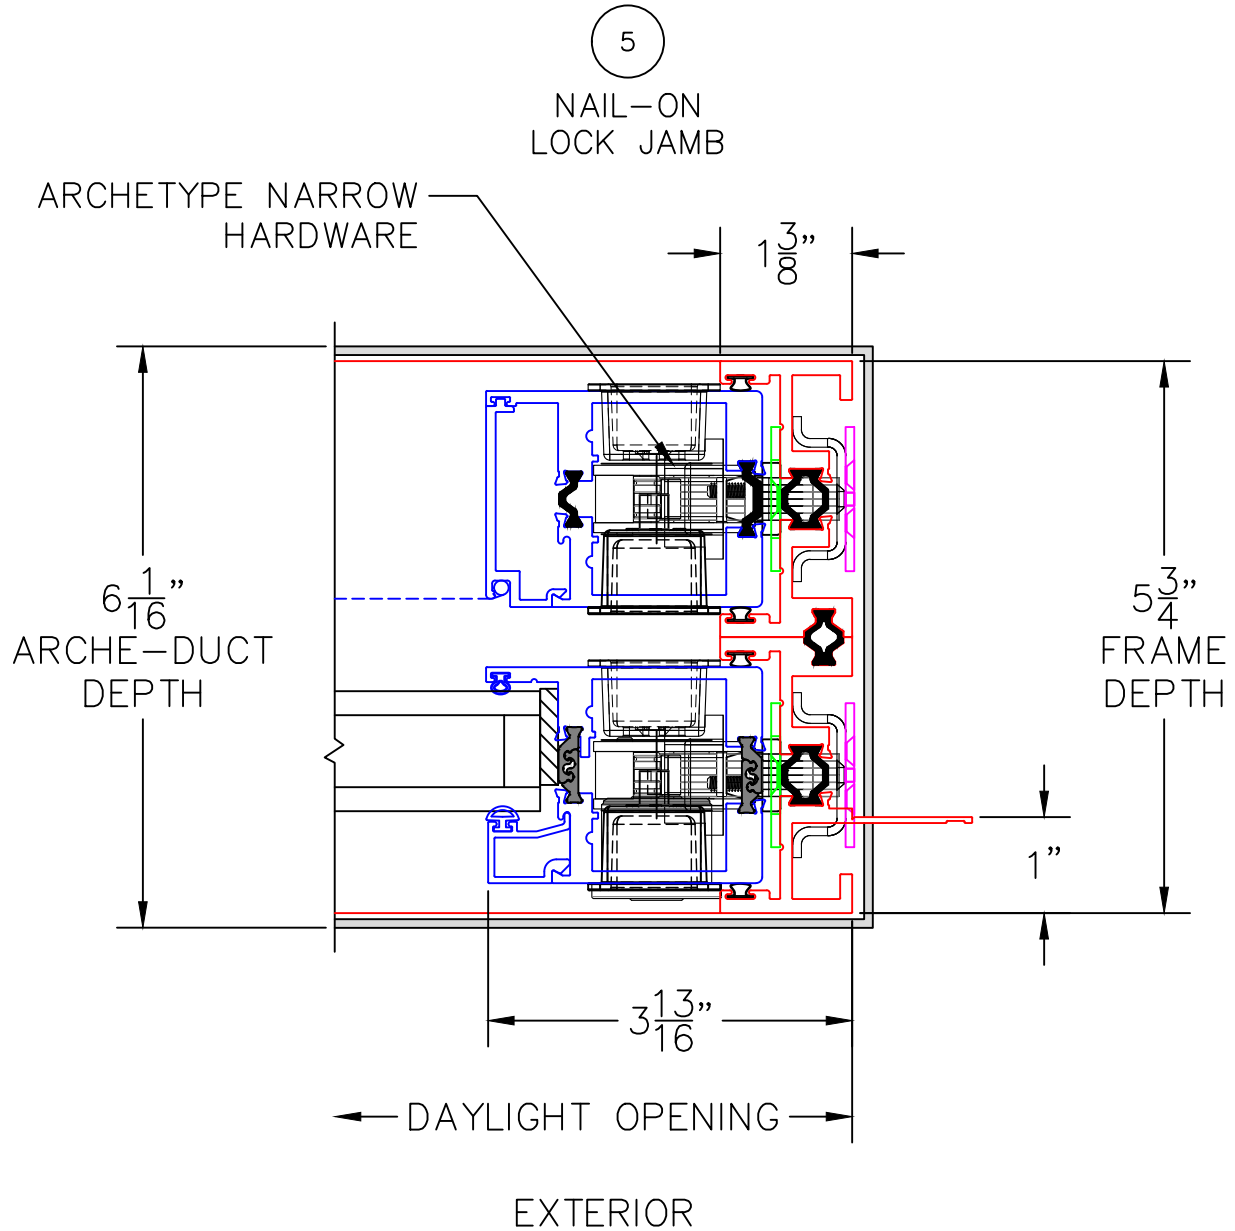

(USE RULER TO SCALE DIMENSIONS IN INCHES)
SCALE: 1/5

POCKET DOOR W/SCREENS DETAILS
(NAIL-ON FRAME SHOWN)
1-1/4" INSULATED GLAZING SHOWN
(9/16" SINGLE & 1-1/2" I.G. AVAILABLE)

- GLASS PENETRATION = 9/16"
- NET FRAME HEIGHT INCLUDES ARCHE-DUCT.
- *NET FRAME WIDTH DOES NOT INCLUDE ARCHE-DUCT.
- ARCHE-DUCT EXTENDS 1/4" BEYOND EACH JAMB.
- OPTIONAL SIDE DRAINS AVAILABLE.

0 1 2
(USE RULER TO SCALE DIMENSIONS IN INCHES)
SCALE: 1/2

MULTI-SLIDE DOOR DETAILS
PX DOOR SHOWN WITH
1-1/4" INSULATED GLAZING

0 1 2
 (USE RULER TO SCALE DIMENSIONS IN INCHES)
SCALE: 1/2

MULTI-SLIDE DOOR DETAILS
 PX DOOR SHOWN WITH
 1-1/4" INSULATED GLAZING