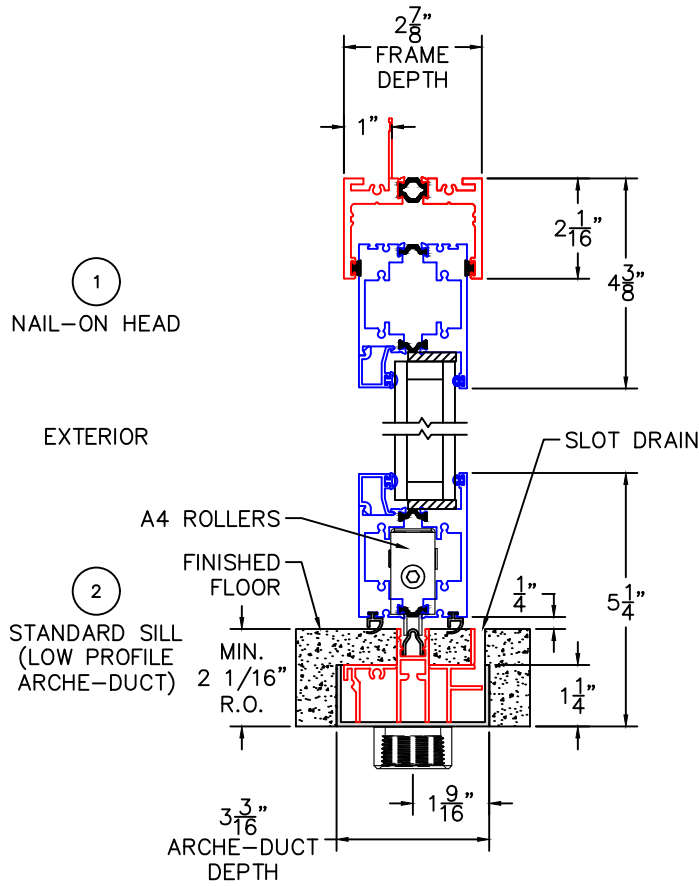

(USE RULER TO SCALE DIMENSIONS IN INCHES)

SCALE: 1/4"

## POCKET DOOR DETAILS

1-1/4" INSULATED GLAZING SHOWN  
(9/16" SINGLE & 1-1/2" I.G. AVAILABLE)

- GLASS PENETRATION = 9/16"
- NET FRAME HEIGHT INCLUDES ARCHE-DUCT.
- \*NET FRAME WIDTH DOES NOT INCLUDE ARCHE-DUCT.
- ARCHE-DUCT EXTENDS 1/4" BEYOND EACH JAMB.
- OPTIONAL SIDE DRAINS AVAILABLE.

0 1 2  
(USE RULER TO SCALE DIMENSIONS IN INCHES)  
**SCALE: 1/2**

MULTI-SLIDE DOOR DETAILS  
PX DOOR SHOWN WITH  
1-1/4" INSULATED GLAZING

0 1 2  
(USE RULER TO SCALE DIMENSIONS IN INCHES)  
SCALE: 1/2

5

NAIL-ON  
 LOCK JAMB

0 1 2  
 (USE RULER TO SCALE DIMENSIONS IN INCHES)  
**SCALE: 1/2**

MULTI-SLIDE DOOR DETAILS  
 PXIXP DOOR SHOWN WITH  
 1-1/4" INSULATED GLAZING

6

MEETING STILES