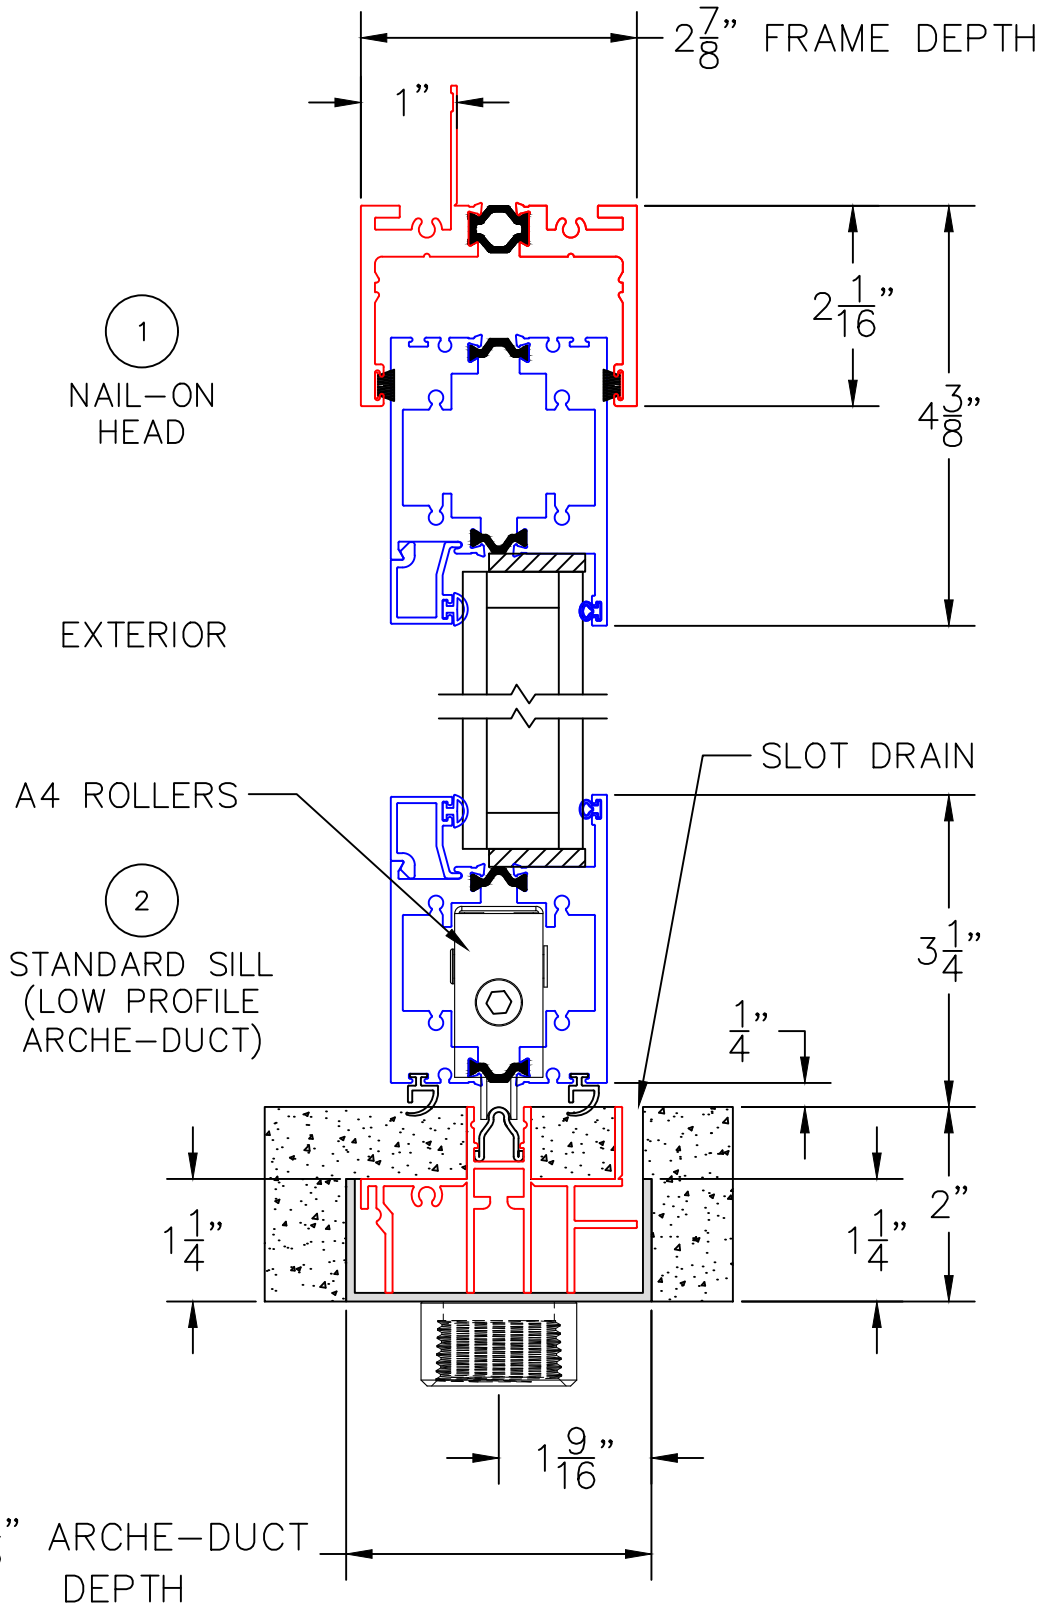

(USE RULER TO SCALE DIMENSIONS IN INCHES)

SCALE: 1/4"

## POCKET DOOR DETAILS

1-1/4" INSULATED GLAZING SHOWN  
(9/16" SINGLE & 1-1/2" I.G. AVAILABLE)

- GLASS PENETRATION = 9/16"
- NET FRAME HEIGHT INCLUDES ARCHE-DUCT.
- \*NET FRAME WIDTH DOES NOT INCLUDE ARCHE-DUCT.
- ARCHE-DUCT EXTENDS 1/4" BEYOND EACH JAMB.
- OPTIONAL SIDE DRAINS AVAILABLE.

0 1 2  
(USE RULER TO SCALE DIMENSIONS IN INCHES)  
**SCALE: 1/2**

MULTI-SLIDE DOOR DETAILS  
PX DOOR SHOWN WITH  
1-1/4" INSULATED GLAZING

0 1 2  
(USE RULER TO SCALE DIMENSIONS IN INCHES)  
SCALE: 1/2

MULTI-SLIDE DOOR DETAILS  
PX DOOR SHOWN WITH  
1-1/4" INSULATED GLAZING

3

POCKET JAMB

4

POCKET  
INTERLOCKER

EXTERIOR

0 1 2  
 (USE RULER TO SCALE DIMENSIONS IN INCHES)  
**SCALE: 1/2**

MULTI-SLIDE DOOR DETAILS  
 PX DOOR SHOWN WITH  
 1-1/4" INSULATED GLAZING