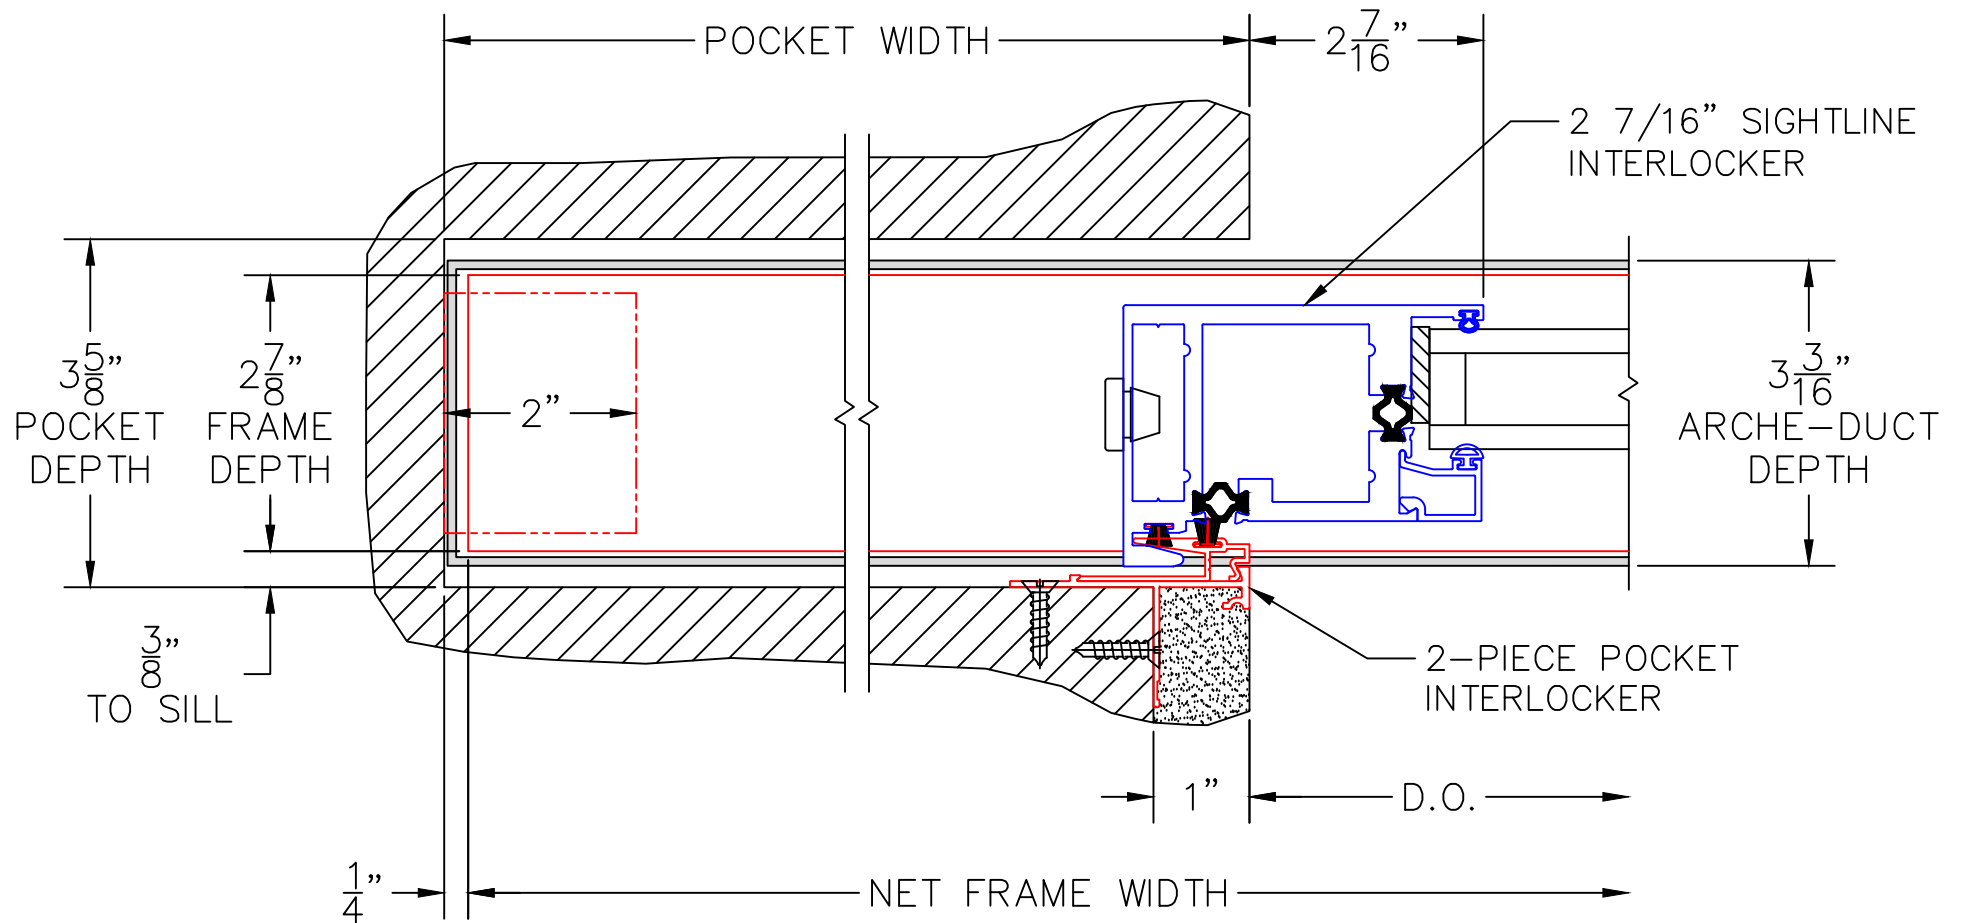

(USE RULER TO SCALE DIMENSIONS IN INCHES)

SCALE: 1/4"

## POCKET DOOR DETAILS

1-1/4" INSULATED GLAZING SHOWN  
(9/16" SINGLE & 1-1/2" I.G. AVAILABLE)

- GLASS PENETRATION = 9/16"
- NET FRAME HEIGHT INCLUDES ARCHE-DUCT.
- \*NET FRAME WIDTH DOES NOT INCLUDE ARCHE-DUCT.
- ARCHE-DUCT EXTENDS 1/4" BEYOND EACH JAMB.
- OPTIONAL SIDE DRAINS AVAILABLE.

0 1 2  
(USE RULER TO SCALE DIMENSIONS IN INCHES)  
**SCALE: 1/2**

MULTI-SLIDE DOOR DETAILS  
PX DOOR SHOWN WITH  
1-1/4" INSULATED GLAZING

0 1 2  
(USE RULER TO SCALE DIMENSIONS IN INCHES)  
SCALE: 1/2

MULTI-SLIDE DOOR DETAILS  
PX DOOR SHOWN WITH  
1-1/4" INSULATED GLAZING

3

POCKET JAMB

4

POCKET  
INTERLOCKER

EXTERIOR

0 1 2  
 (USE RULER TO SCALE DIMENSIONS IN INCHES)  
**SCALE: 1/2**

MULTI-SLIDE DOOR DETAILS  
 PX DOOR SHOWN WITH  
 1-1/4" INSULATED GLAZING