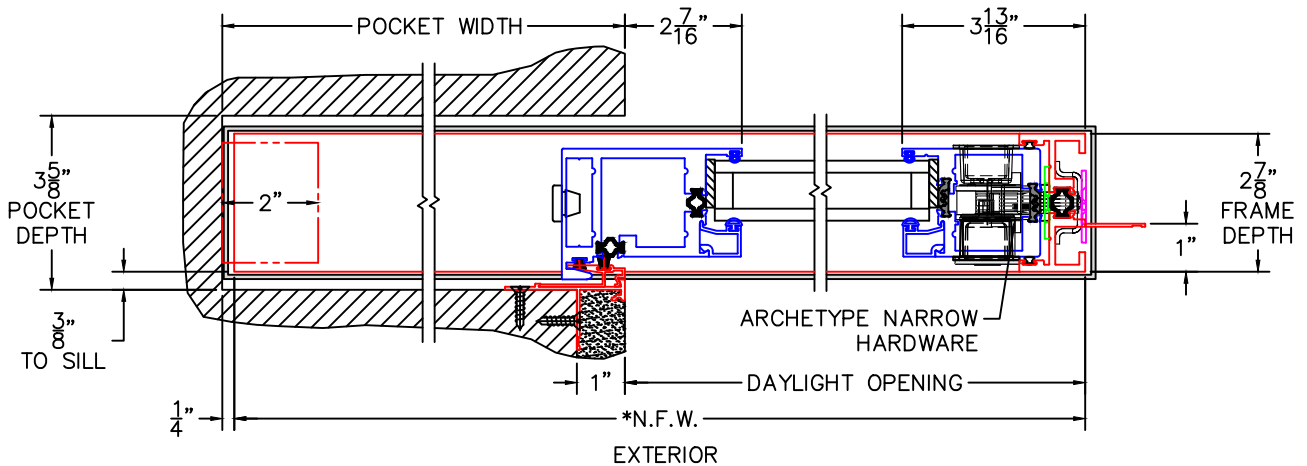

(USE RULER TO SCALE DIMENSIONS IN INCHES)

SCALE: 1/4"

## POCKET DOOR DETAILS

1-1/4" INSULATED GLAZING SHOWN  
(9/16" SINGLE & 1-1/2" I.G. AVAILABLE)

- GLASS PENETRATION = 9/16"
- NET FRAME HEIGHT INCLUDES ARCHE-DUCT.
- \*NET FRAME WIDTH DOES NOT INCLUDE ARCHE-DUCT.
- ARCHE-DUCT EXTENDS 1/4" BEYOND EACH JAMB.
- OPTIONAL SIDE DRAINS AVAILABLE.

0 1 2  
(USE RULER TO SCALE DIMENSIONS IN INCHES)  
**SCALE: 1/2**

MULTI-SLIDE DOOR DETAILS  
PX DOOR SHOWN WITH  
1-1/4" INSULATED GLAZING

0 1 2  
(USE RULER TO SCALE DIMENSIONS IN INCHES)  
SCALE: 1/2

MULTI-SLIDE DOOR DETAILS  
PX DOOR SHOWN WITH  
1-1/4" INSULATED GLAZING

3

POCKET JAMB

4

POCKET  
INTERLOCKER

EXTERIOR

0 1 2  
 (USE RULER TO SCALE DIMENSIONS IN INCHES)  
**SCALE: 1/2**

MULTI-SLIDE DOOR DETAILS  
 PX DOOR SHOWN WITH  
 1-1/4" INSULATED GLAZING