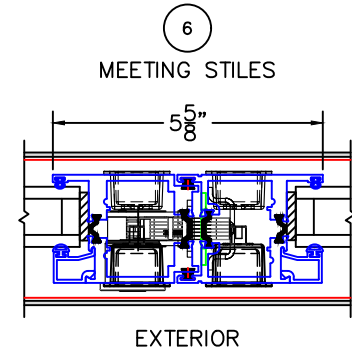

(USE RULER TO SCALE DIMENSIONS IN INCHES)

SCALE: 1/4"

## POCKET DOOR DETAILS

1-1/4" INSULATED GLAZING SHOWN  
(9/16" SINGLE & 1-1/2" I.G. AVAILABLE)

- GLASS PENETRATION = 9/16"
- NET FRAME HEIGHT INCLUDES ARCHE-DUCT.
- \*NET FRAME WIDTH DOES NOT INCLUDE ARCHE-DUCT.
- ARCHE-DUCT EXTENDS 1/4" BEYOND EACH JAMB.
- OPTIONAL SIDE DRAINS AVAILABLE.

0 1 2  
(USE RULER TO SCALE DIMENSIONS IN INCHES)  
**SCALE: 1/2**

MULTI-SLIDE DOOR DETAILS  
PX DOOR SHOWN WITH  
1-1/4" INSULATED GLAZING

0 1 2  
(USE RULER TO SCALE DIMENSIONS IN INCHES)  
SCALE: 1/2

5

NAIL-ON  
 LOCK JAMB

0 1 2  
 (USE RULER TO SCALE DIMENSIONS IN INCHES)  
**SCALE: 1/2**

MULTI-SLIDE DOOR DETAILS  
 PXIXP DOOR SHOWN WITH  
 1-1/4" INSULATED GLAZING

6

MEETING STILES