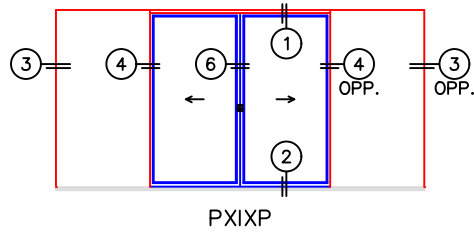

(USE RULER TO SCALE DIMENSIONS IN INCHES)

SCALE: 1/4"

## POCKET DOOR DETAILS

1-1/4" INSULATED GLAZING SHOWN  
(9/16" SINGLE & 1-1/2" I.G. AVAILABLE)

- GLASS PENETRATION = 9/16"
- NET FRAME HEIGHT INCLUDES ARCHE-DUCT.
- \*NET FRAME WIDTH DOES NOT INCLUDE ARCHE-DUCT.
- ARCHE-DUCT EXTENDS 1/4" BEYOND EACH JAMB.
- OPTIONAL SIDE DRAINS AVAILABLE.

0 1 2  
(USE RULER TO SCALE DIMENSIONS IN INCHES)  
**SCALE: 1/2**

MULTI-SLIDE DOOR DETAILS  
PX DOOR SHOWN WITH  
1-1/4" INSULATED GLAZING

0 1 2  
(USE RULER TO SCALE DIMENSIONS IN INCHES)  
SCALE: 1/2

MULTI-SLIDE DOOR DETAILS  
PX DOOR SHOWN WITH  
1-1/4" INSULATED GLAZING

3

POCKET JAMB

4

POCKET  
INTERLOCKER

EXTERIOR

0 1 2  
 (USE RULER TO SCALE DIMENSIONS IN INCHES)  
**SCALE: 1/2**

MULTI-SLIDE DOOR DETAILS  
 PX DOOR SHOWN WITH  
 1-1/4" INSULATED GLAZING