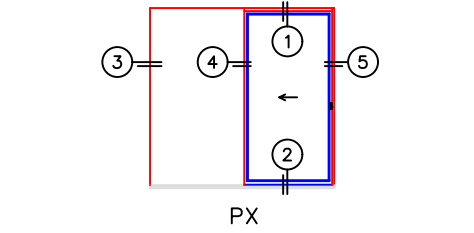

(USE RULER TO SCALE DIMENSIONS IN INCHES)

SCALE: 1/4"

## POCKET DOOR DETAILS

1-1/4" INSULATED GLAZING SHOWN  
(9/16" SINGLE & 1-1/2" I.G. AVAILABLE)

- GLASS PENETRATION = 9/16"
- NET FRAME HEIGHT INCLUDES ARCHE-DUCT.
- \*NET FRAME WIDTH DOES NOT INCLUDE ARCHE-DUCT.
- ARCHE-DUCT EXTENDS 1/4" BEYOND EACH JAMB.
- OPTIONAL SIDE DRAINS AVAILABLE.

0 1 2  
(USE RULER TO SCALE DIMENSIONS IN INCHES)  
**SCALE: 1/2**

MULTI-SLIDE DOOR DETAILS  
PX DOOR SHOWN WITH  
1-1/4" INSULATED GLAZING

0 1 2  
(USE RULER TO SCALE DIMENSIONS IN INCHES)  
SCALE: 1/2

MULTI-SLIDE DOOR DETAILS  
PX DOOR SHOWN WITH  
1-1/4" INSULATED GLAZING

3

POCKET JAMB

4

POCKET  
INTERLOCKER

EXTERIOR

0 1 2  
 (USE RULER TO SCALE DIMENSIONS IN INCHES)  
**SCALE: 1/2**

MULTI-SLIDE DOOR DETAILS  
 PX DOOR SHOWN WITH  
 1-1/4" INSULATED GLAZING