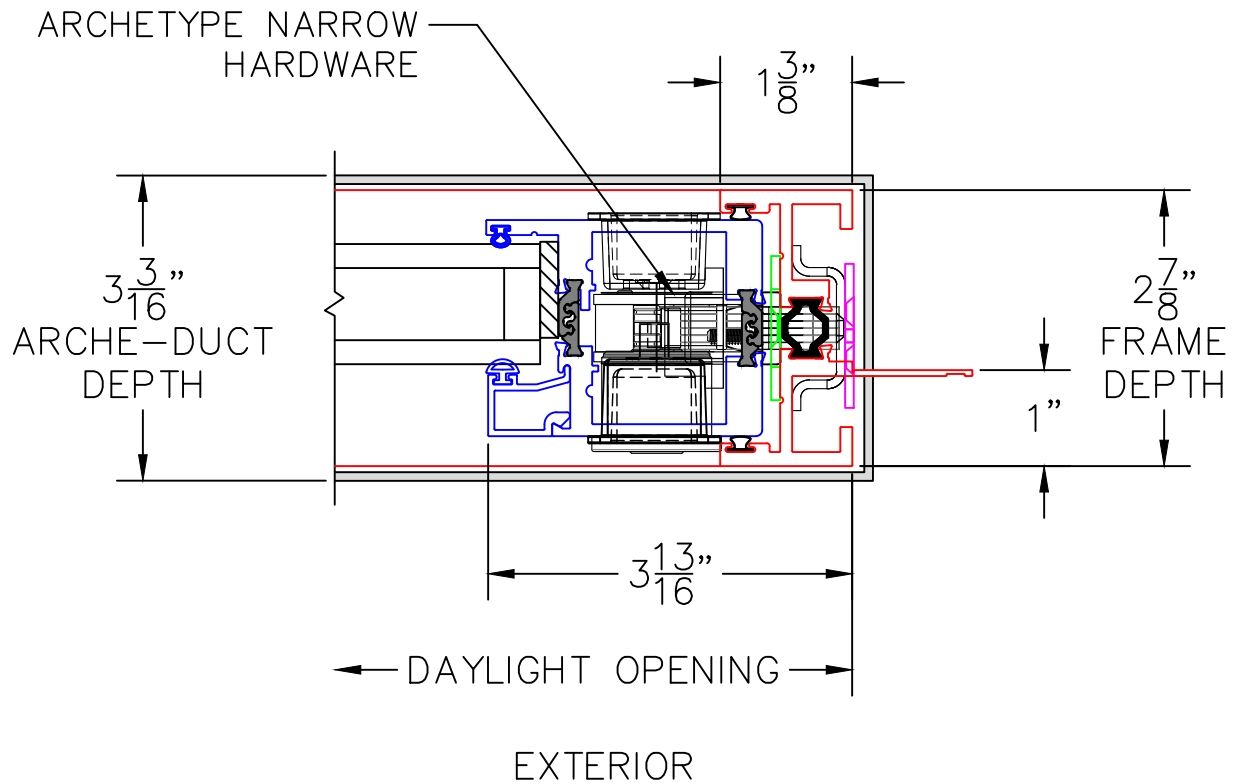

(USE RULER TO SCALE DIMENSIONS IN INCHES)

SCALE: 1/4"

MULTI-SLIDE DOOR DETAILS  
PX DOOR SHOWN WITH  
1-1/4" INSULATED GLAZING

3

POCKET JAMB

4

POCKET  
INTERLOCKER

EXTERIOR

0 1 2  
 (USE RULER TO SCALE DIMENSIONS IN INCHES)  
**SCALE: 1/2**

MULTI-SLIDE DOOR DETAILS  
 PX DOOR SHOWN WITH  
 1-1/4" INSULATED GLAZING

5

NAIL-ON  
 LOCK JAMB

0 1 2  
 (USE RULER TO SCALE DIMENSIONS IN INCHES)  
**SCALE: 1/2**

MULTI-SLIDE DOOR DETAILS  
 PXIXP DOOR SHOWN WITH  
 1-1/4" INSULATED GLAZING

6

MEETING STILES