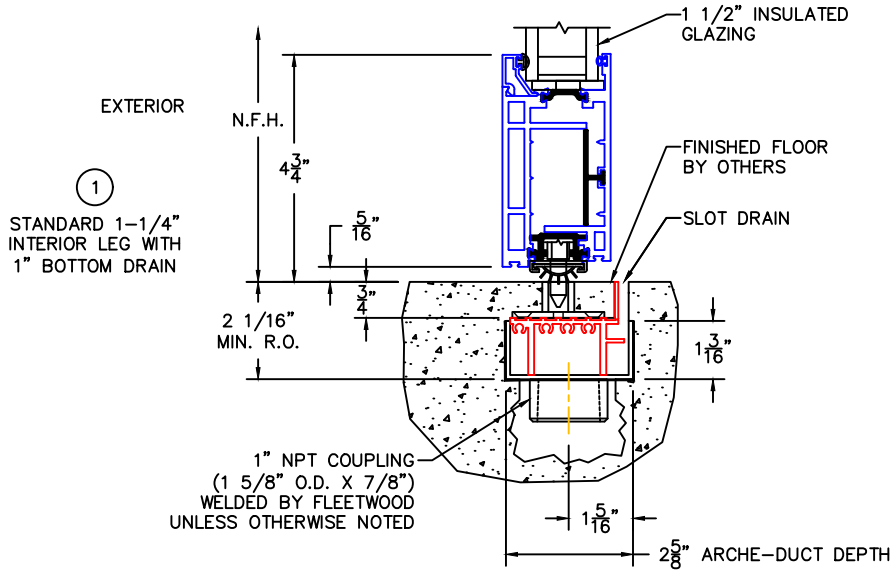

(USE RULER TO SCALE DIMENSIONS IN INCHES)

SCALE: 1/4

ARCHE-DUCT (OUT-SWING) 1" & 1-1/2" INSULATED GLAZING SHOWN

- NET FRAME HEIGHT IS FROM FINISHED FLOOR (DOES NOT INCLUDE ARCHE-DUCT).
- NET FRAME WIDTH DOES NOT INCLUDE ARCHE-DUCT.
- GLASS PENETRATION: 9/16"
- 3/32" VENT FLUSH TOLERANCE IN CLOSED POSITION.