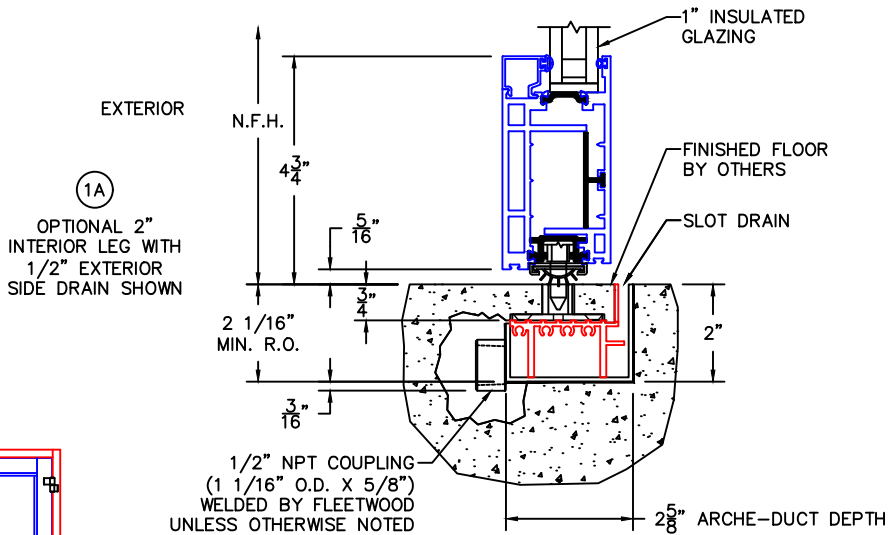

(USE RULER TO SCALE DIMENSIONS IN INCHES)

SCALE: 1/4

ARCHE-DUCT (OUT-SWING) 1" & 1-1/2" INSULATED GLAZING SHOWN

- NET FRAME HEIGHT IS FROM FINISHED FLOOR (DOES NOT INCLUDE ARCHE-DUCT).
- NET FRAME WIDTH DOES NOT INCLUDE ARCHE-DUCT.
- GLASS PENETRATION: 9/16"
- 3/32" VENT FLUSH TOLERANCE IN CLOSED POSITION.