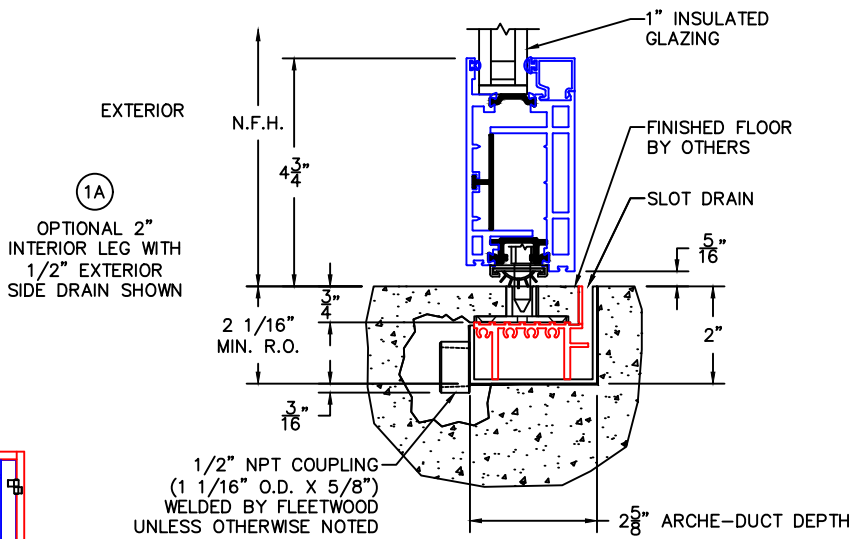

(USE RULER TO SCALE DIMENSIONS IN INCHES)

SCALE: 1/4

## ARCHE-DUCT (IN-SWING) 1" & 1-1/2" INSULATED GLAZING SHOWN

- NET FRAME HEIGHT IS FROM FINISHED FLOOR (DOES NOT INCLUDE ARCHE-DUCT).
- NET FRAME WIDTH DOES NOT INCLUDE ARCHE-DUCT.
- GLASS PENETRATION: 9/16"
- 3/32" VENT FLUSH TOLERANCE IN CLOSED POSITION.