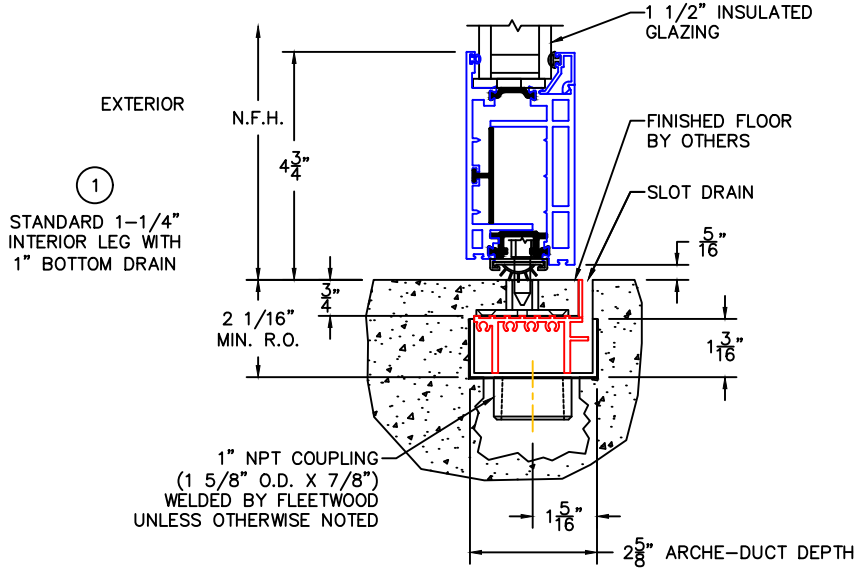

(USE RULER TO SCALE DIMENSIONS IN INCHES)

SCALE: 1/4

## ARCHE-DUCT (IN-SWING) 1" & 1-1/2" INSULATED GLAZING SHOWN

- NET FRAME HEIGHT IS FROM FINISHED FLOOR (DOES NOT INCLUDE ARCHE-DUCT).
- NET FRAME WIDTH DOES NOT INCLUDE ARCHE-DUCT.
- GLASS PENETRATION: 9/16"
- 3/32" VENT FLUSH TOLERANCE IN CLOSED POSITION.