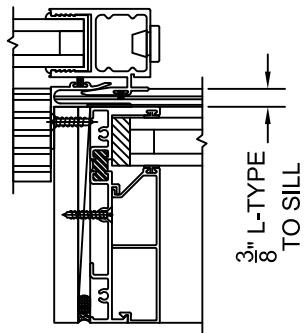

SCALE: 1/4

CONCEPT TO ILLUSTRATE SERIES 3800-T USED  
AS AN OPEN POCKET FOR MULTI-SLIDING DOORS

L-TYPE POCKET INTERLOCKER  
(1/2"X4 1/2" SOLID COLUMN SHOWN)

2-PIECE POCKET INTERLOCKER  
(ALLOWS 1" FINISH WITH KONA NAIL-ON FRAME)

J-POST POCKET INTERLOCKER  
(2"X4 1/2" COLUMN SHOWN)