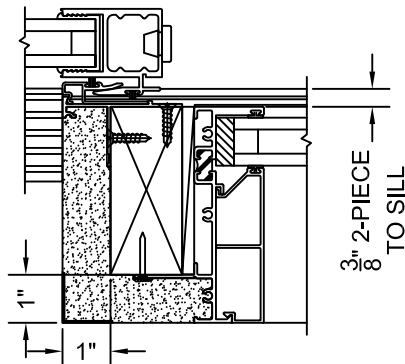

SCALE: 1/4

CONCEPT TO ILLUSTRATE SERIES 3800-T USED  
AS AN OPEN POCKET FOR MULTI-SLIDING DOORS

L-TYPE POCKET INTERLOCKER  
(1/2"X4 1/2" SOLID COLUMN SHOWN)

2-PIECE POCKET INTERLOCKER  
(ALLOWS 1" FINISH WITH KONA NAIL-ON FRAME)

J-POST POCKET INTERLOCKER  
(2"X4 1/2" COLUMN SHOWN)

# SERIES 3800-T