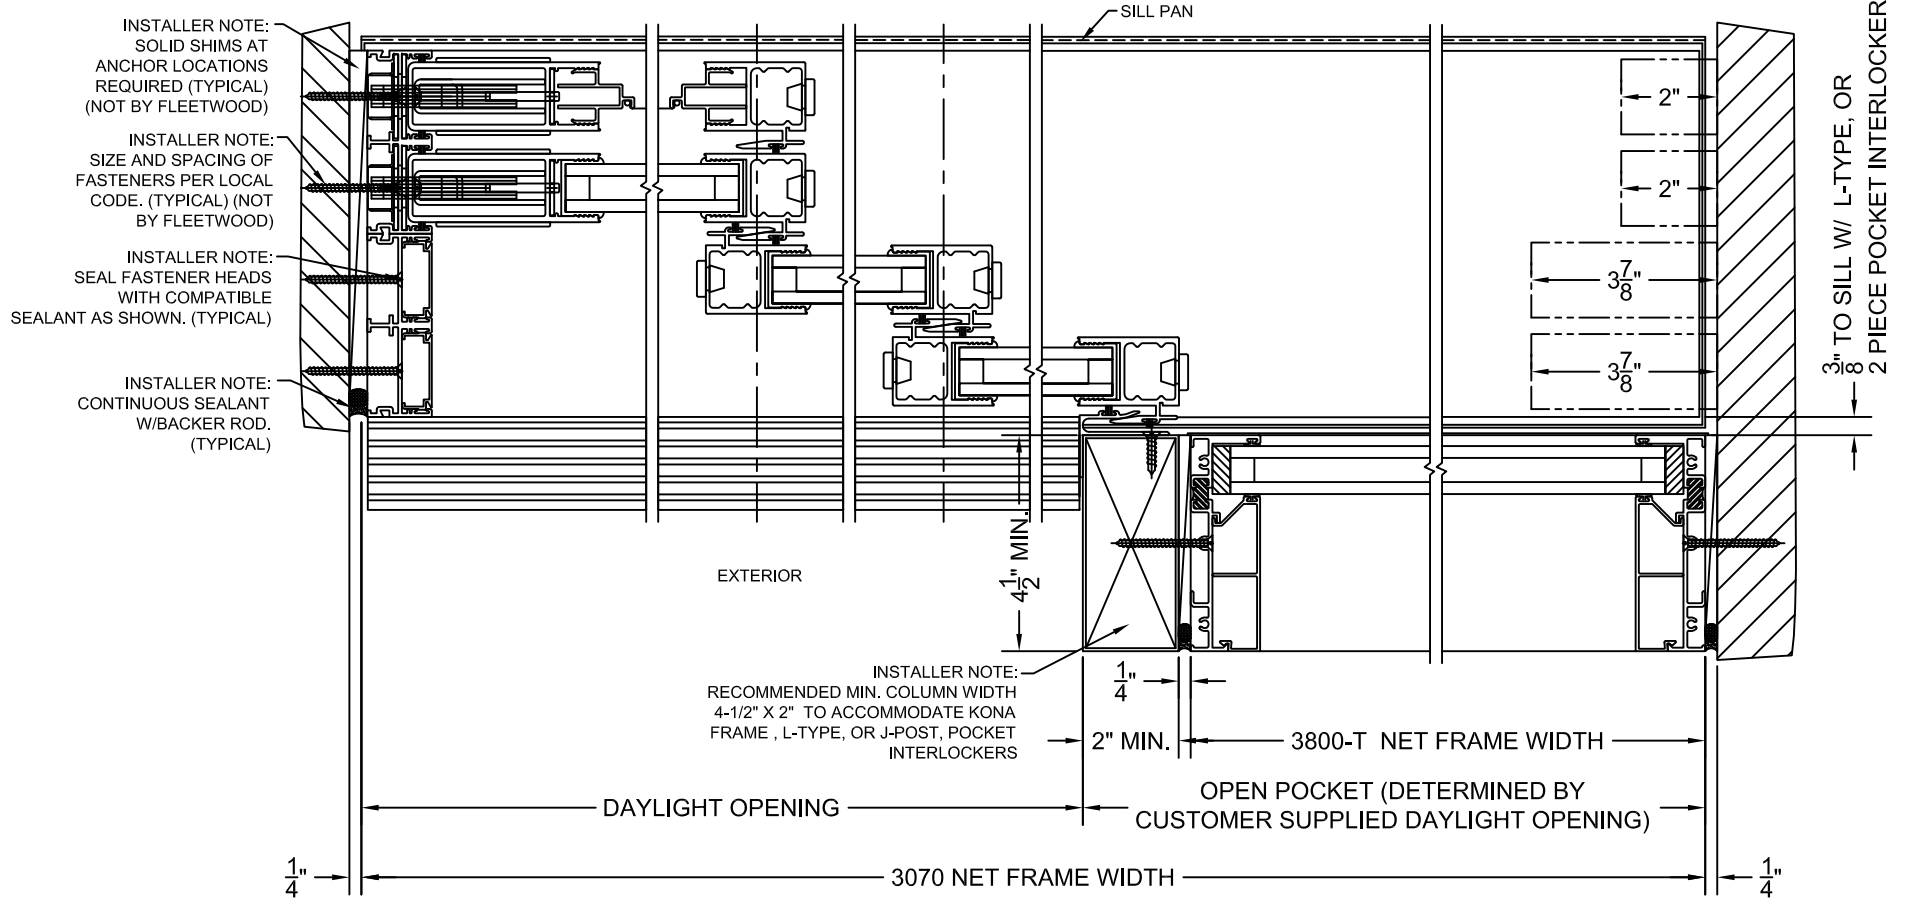

SCALE: 1/4

CONCEPT TO ILLUSTRATE SERIES 3800-T USED  
AS AN OPEN POCKET FOR MULTI-SLIDING DOORS

L-TYPE POCKET INTERLOCKER  
(1/2"X4 1/2" SOLID COLUMN SHOWN)

2-PIECE POCKET INTERLOCKER  
(ALLOWS 1" FINISH WITH KONA NAIL-ON FRAME)

J-POST POCKET INTERLOCKER  
(2"X4 1/2" COLUMN SHOWN)

# SERIES 3800-T