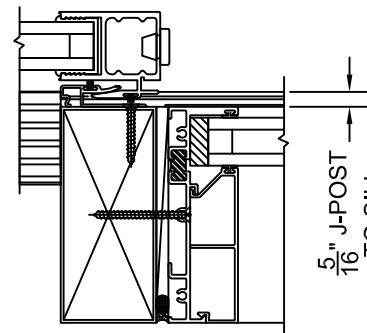

SCALE: 1/4

CONCEPT TO ILLUSTRATE SERIES 3800-T USED  
AS AN OPEN POCKET FOR MULTI-SLIDING DOORS

L-TYPE POCKET INTERLOCKER  
(1/2"X4 1/2" SOLID COLUMN SHOWN)

2-PIECE POCKET INTERLOCKER  
(ALLOWS 1" FINISH WITH KONA NAIL-ON FRAME)

J-POST POCKET INTERLOCKER  
(2"X4 1/2" COLUMN SHOWN)