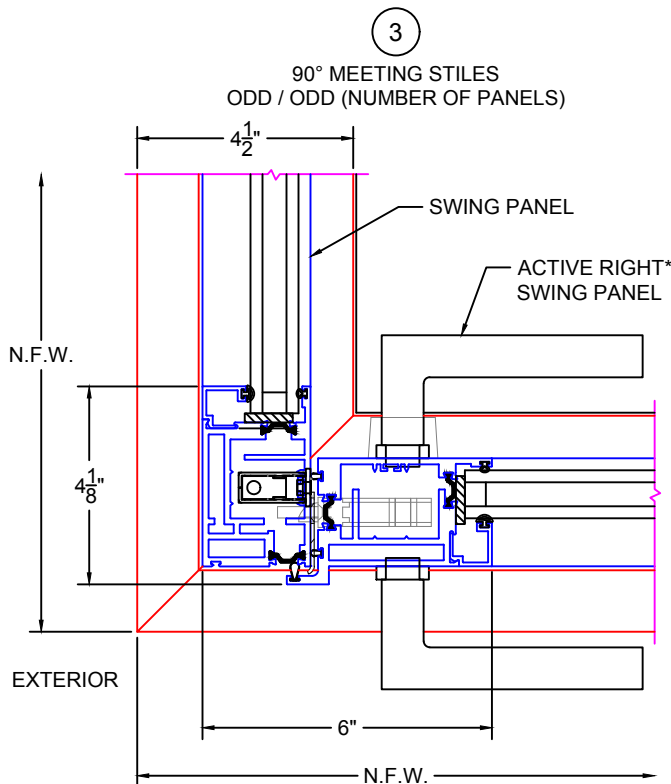

FOLDING DOOR DETAILS
90° OUTSIDE CORNERS -- OUT-SWING ONLY

(USE RULER TO SCALE DIMENSIONS IN INCHES)
SCALE: 1/4

- GLASS PENETRATION = 9/16"
- *ACTIVE RIGHT IS DEFAULT ON ODD / ODD AND EVEN / EVEN CONFIGURATIONS.
- N.F.W. TO FLUSH TRACK (X AND Y AXES) = 1.28"
- EXTERIOR RATED PRODUCTS HAVE WEEP SLOTS ON HORIZONTAL SILLS.