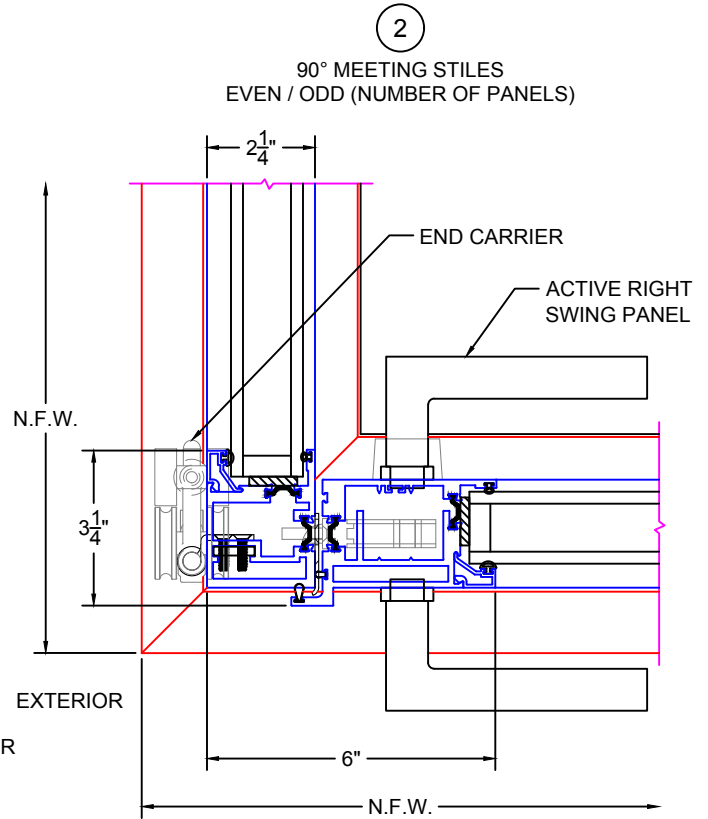

FOLDING DOOR DETAILS
90° OUTSIDE CORNERS -- OUT-SWING ONLY

(USE RULER TO SCALE DIMENSIONS IN INCHES)
SCALE: 1/4

- GLASS PENETRATION = 9/16"
- *ACTIVE RIGHT IS DEFAULT ON ODD / ODD AND EVEN / EVEN CONFIGURATIONS.
- N.F.W. TO FLUSH TRACK (X AND Y AXES) = 1.28"
- EXTERIOR RATED PRODUCTS HAVE WEEP SLOTS ON HORIZONTAL SILLS.