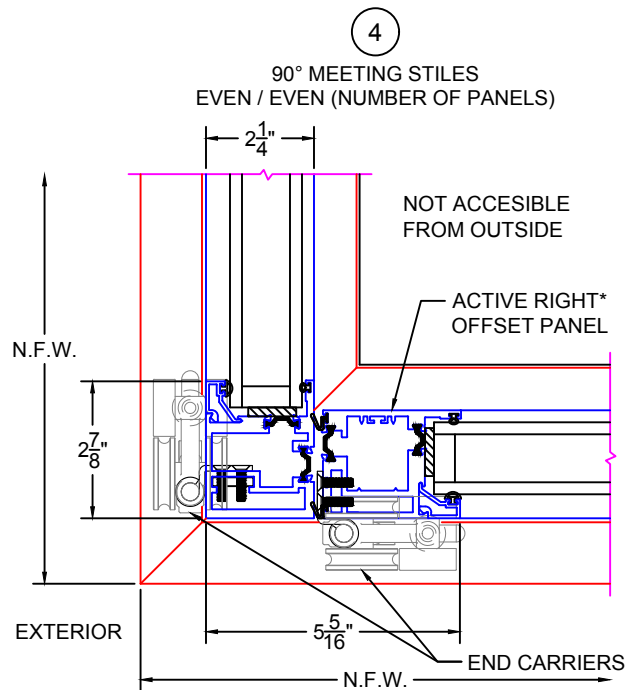

FOLDING DOOR DETAILS
90° OUTSIDE CORNERS -- OUT-SWING ONLY

(USE RULER TO SCALE DIMENSIONS IN INCHES)
SCALE: 1/4

- GLASS PENETRATION = 9/16"
- *ACTIVE RIGHT IS DEFAULT ON ODD / ODD AND EVEN / EVEN CONFIGURATIONS.
- N.F.W. TO FLUSH TRACK (X AND Y AXES) = 1.28"
- EXTERIOR RATED PRODUCTS HAVE WEEP SLOTS ON HORIZONTAL SILLS.