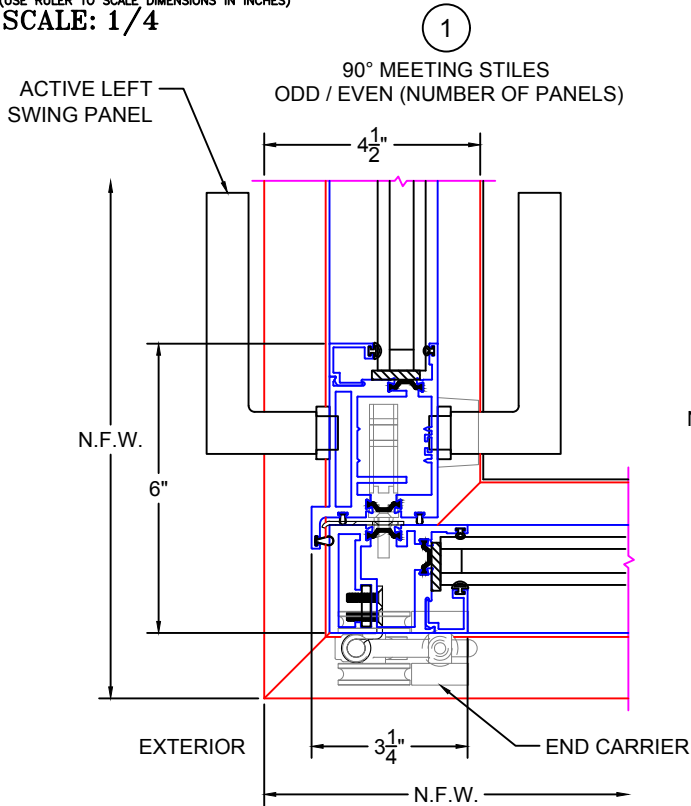

FOLDING DOOR DETAILS
90° OUTSIDE CORNERS -- OUT-SWING ONLY

(USE RULER TO SCALE DIMENSIONS IN INCHES)
SCALE: 1/4

- GLASS PENETRATION = 9/16"
- *ACTIVE RIGHT IS DEFAULT ON ODD / ODD AND EVEN / EVEN CONFIGURATIONS.
- N.F.W. TO FLUSH TRACK (X AND Y AXES) = 1.28"
- EXTERIOR RATED PRODUCTS HAVE WEEP SLOTS ON HORIZONTAL SILLS.