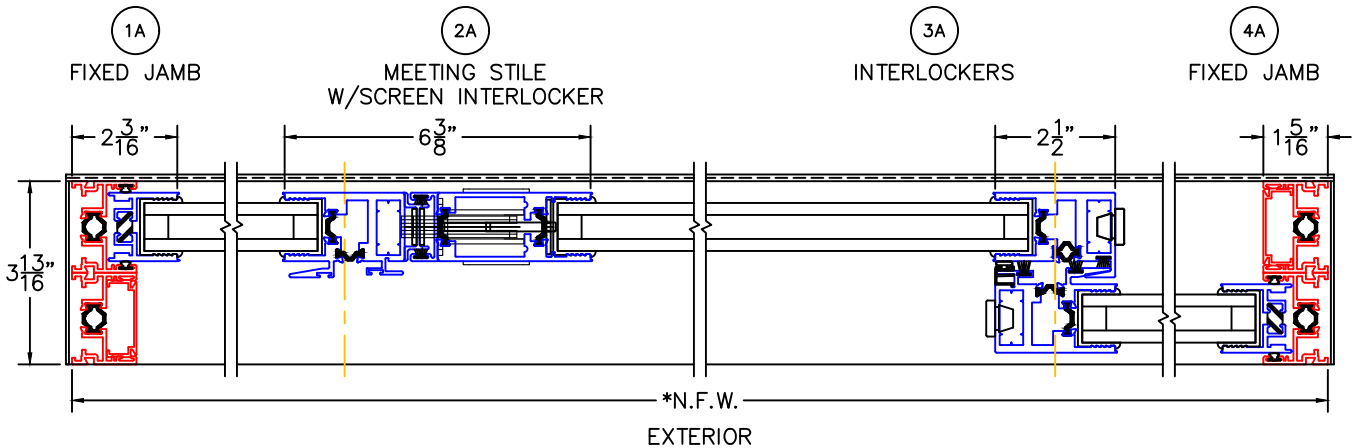

(USE RULER TO SCALE DIMENSIONS IN INCHES)
SCALE: 1/4

MULTI-SLIDE DOOR DETAILS OIXO SHOWN (OIXO OPPOSITE)

CONFIGURATION (A): SCREEN INTERLOCKER "YES" WITH SCREEN

CONFIGURATION (B): SCREEN INTERLOCKER "YES" WITH NO SCREEN

CONFIGURATION (C): SCREEN INTERLOCKER "NO" (DOES NOT ACCEPT SCREENS)

- *NET FRAME WIDTH DOES NOT INCLUDE SILL PAN.
- SILL PAN EXTENDS 1/8" BEYOND EACH JAMB.
- CONFIGURATIONS (A) AND (B) REQUIRE FLUSH STACK.
- FOR ADDITIONAL OPTIONS AND UPGRADES SEE DRAWINGS 3070-T-08 AND 3070-T-09.

- GLASS PENETRATION: 11/16"
- EXTERIOR RATED PRODUCTS HAVE WEEP SLOTS ON HORIZONTAL SILLS.