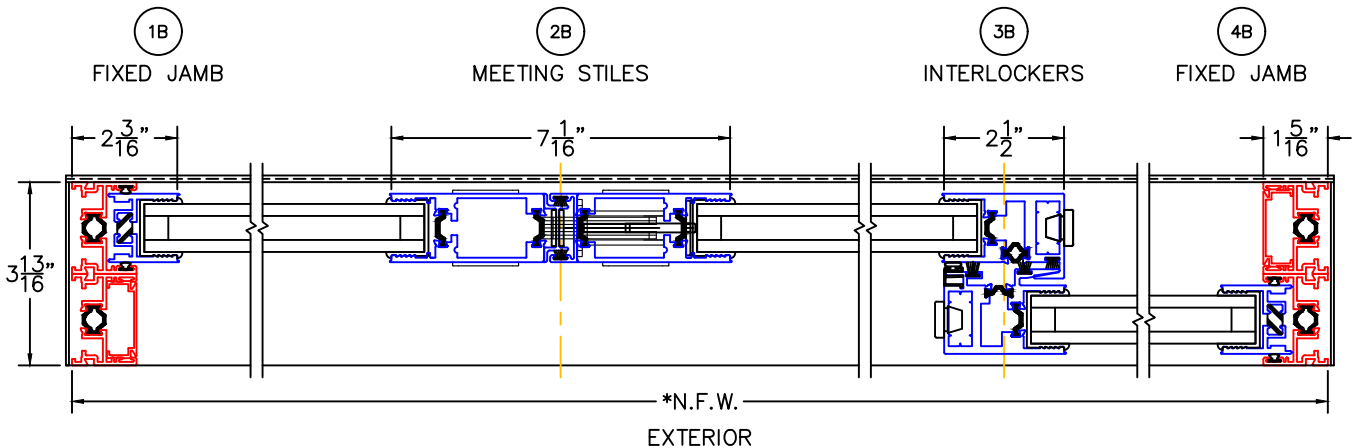

(USE RULER TO SCALE DIMENSIONS IN INCHES)
SCALE: 1/4

MULTI-SLIDE DOOR DETAILS OIXO SHOWN (OIXO OPPOSITE)

CONFIGURATION (A): SCREEN INTERLOCKER "YES" WITH SCREEN

CONFIGURATION (B): SCREEN INTERLOCKER "YES" WITH NO SCREEN

CONFIGURATION (C): SCREEN INTERLOCKER "NO" (DOES NOT ACCEPT SCREENS)

- *NET FRAME WIDTH DOES NOT INCLUDE SILL PAN.
- SILL PAN EXTENDS 1/8" BEYOND EACH JAMB.
- CONFIGURATIONS (A) AND (B) REQUIRE FLUSH STACK.
- FOR ADDITIONAL OPTIONS AND UPGRADES SEE DRAWINGS 3070-T-08 AND 3070-T-09.

- GLASS PENETRATION: 11/16"
- EXTERIOR RATED PRODUCTS HAVE WEEP SLOTS ON HORIZONTAL SILLS.