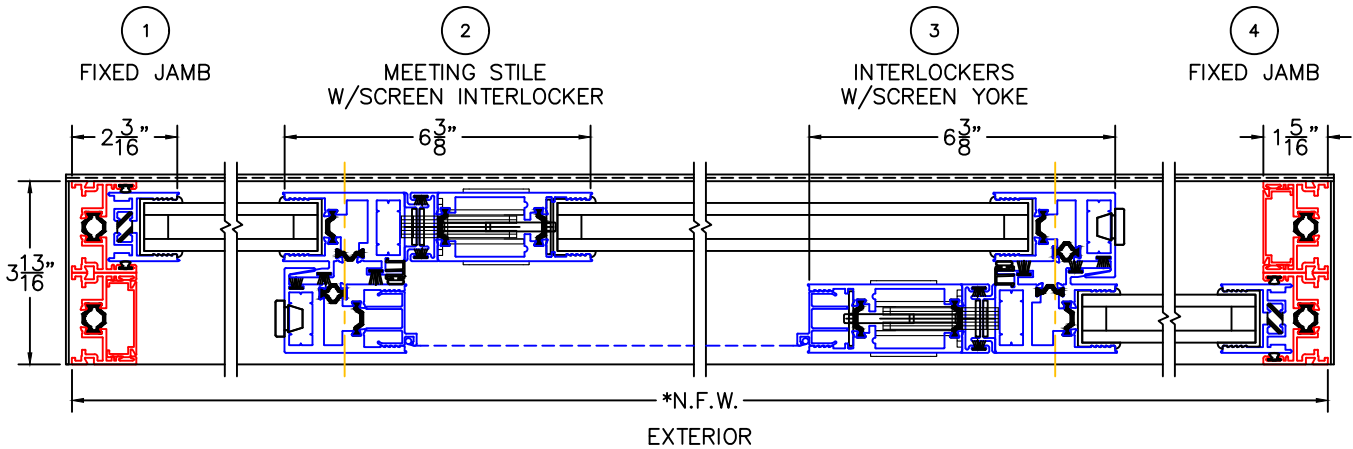

(USE RULER TO SCALE DIMENSIONS IN INCHES)
SCALE: 1/4

MULTI-SLIDE DOOR DETAILS OIXO SHOWN (OIXO OPPOSITE)

CONFIGURATION (A): SCREEN INTERLOCKER "YES" WITH SCREEN

CONFIGURATION (B): SCREEN INTERLOCKER "YES" WITH NO SCREEN

CONFIGURATION (C): SCREEN INTERLOCKER "NO" (DOES NOT ACCEPT SCREENS)

- *NET FRAME WIDTH DOES NOT INCLUDE SILL PAN.
- SILL PAN EXTENDS 1/8" BEYOND EACH JAMB.
- CONFIGURATIONS (A) AND (B) REQUIRE FLUSH STACK.
- FOR ADDITIONAL OPTIONS AND UPGRADES SEE DRAWINGS 3070-T-08 AND 3070-T-09.

- GLASS PENETRATION: 11/16"
- EXTERIOR RATED PRODUCTS HAVE WEEP SLOTS ON HORIZONTAL SILLS.