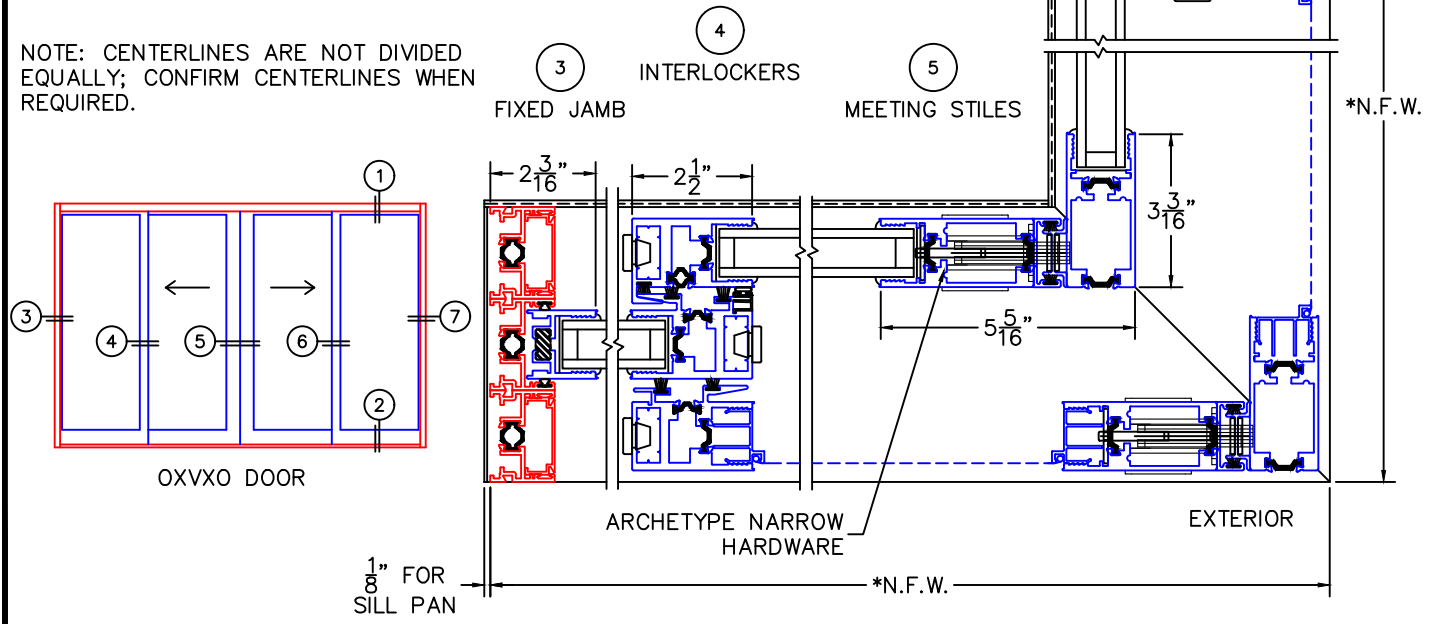

(USE RULER TO SCALE DIMENSIONS IN INCHES)
SCALE: 1/4

MULTI-SLIDE CORNER DOOR DETAILS OXVXO DOOR WITH SCREENS SHOWN

NOTE: CENTERLINES ARE NOT DIVIDED EQUALLY; CONFIRM CENTERLINES WHEN REQUIRED.

- GLASS PENETRATION: 11/16"
- *NET FRAME WIDTH DOES NOT INCLUDE SILL PAN.
- SILL PAN EXTENDS 1/8" BEYOND EACH JAMB.
- FOR ADDITIONAL OPTIONS AND UPGRADES SEE DRAWINGS 3070-T-08 AND 3070-T-09.
- EXTERIOR RATED PRODUCTS HAVE WEEP SLOTS ON HORIZONTAL SILLS.

0 0.5 1
(USE RULER TO SCALE DIMENSIONS IN INCHES)
SCALE: FULL

MULTI-SLIDE CORNER DOOR DETAILS
OXVXO DOOR SHOWN

1

MULTI-SLIDE
HEAD DETAIL

MULTI-SLIDE CORNER DOOR DETAILS OXVVO DOOR SHOWN

(USE RULER TO SCALE DIMENSIONS IN INCHES)

SCALE: FULL

0 0.5 1
 (USE RULER TO SCALE DIMENSIONS IN INCHES)
SCALE: FULL

MULTI-SLIDE CORNER DOOR DETAILS
 OXVXO DOOR SHOWN

3

FIXED JAMB

$\frac{1}{8}$ " FOR
 SILL PAN

$5\frac{3}{4}$ "
 FRAME
 DEPTH

EXTERIOR

0 0.5 1
(USE RULER TO SCALE DIMENSIONS IN INCHES)
SCALE: FULL

MULTI-SLIDE CORNER DOOR DETAILS
OXVXO DOOR SHOWN

4

INTERLOCKERS

EXTERIOR

0 1 2
(USE RULER TO SCALE DIMENSIONS IN INCHES)
SCALE: 1/2

MULTI-SLIDE CORNER DOOR DETAILS
OXVXO DOOR SHOWN