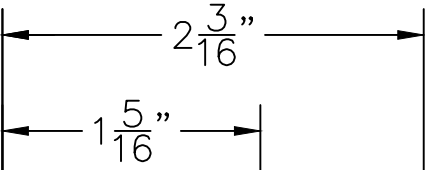

(USE RULER TO SCALE DIMENSIONS IN INCHES)
SCALE: 1/4

MULTI-SLIDE CORNER DOOR DETAILS OXVXO DOOR WITH SCREENS SHOWN

NOTE: CENTERLINES ARE NOT DIVIDED EQUALLY; CONFIRM CENTERLINES WHEN REQUIRED.

- GLASS PENETRATION: 11/16"
- *NET FRAME WIDTH DOES NOT INCLUDE SILL PAN.
- SILL PAN EXTENDS 1/8" BEYOND EACH JAMB.
- FOR ADDITIONAL OPTIONS AND UPGRADES SEE DRAWINGS 3070-T-08 AND 3070-T-09.
- EXTERIOR RATED PRODUCTS HAVE WEEP SLOTS ON HORIZONTAL SILLS.

0 0.5 1
(USE RULER TO SCALE DIMENSIONS IN INCHES)
SCALE: FULL

MULTI-SLIDE CORNER DOOR DETAILS
OXVXO DOOR SHOWN

1

MULTI-SLIDE
HEAD DETAIL

MULTI-SLIDE CORNER DOOR DETAILS OXVVO DOOR SHOWN

(USE RULER TO SCALE DIMENSIONS IN INCHES)

SCALE: FULL

0 0.5 1
 (USE RULER TO SCALE DIMENSIONS IN INCHES)
SCALE: FULL

MULTI-SLIDE CORNER DOOR DETAILS
 OXVXO DOOR SHOWN

3

FIXED JAMB

$\frac{1}{8}$ " FOR
 SILL PAN

$5\frac{3}{4}$ "
 FRAME
 DEPTH

EXTERIOR

0 0.5 1
(USE RULER TO SCALE DIMENSIONS IN INCHES)
SCALE: FULL

MULTI-SLIDE CORNER DOOR DETAILS
OXVXO DOOR SHOWN

4

INTERLOCKERS

EXTERIOR

0 1 2
(USE RULER TO SCALE DIMENSIONS IN INCHES)
SCALE: 1/2

MULTI-SLIDE CORNER DOOR DETAILS
OXVXO DOOR SHOWN