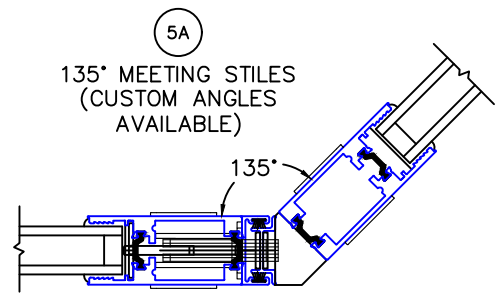

(USE RULER TO SCALE DIMENSIONS IN INCHES)
SCALE: 1/4

MULTI-SLIDE CORNER DOOR DETAILS OXVXO DOOR WITH SCREENS SHOWN

NOTE: CENTERLINES ARE NOT DIVIDED EQUALLY; CONFIRM CENTERLINES WHEN REQUIRED.

- GLASS PENETRATION: 11/16"
- *NET FRAME WIDTH DOES NOT INCLUDE SILL PAN.
- SILL PAN EXTENDS 1/8" BEYOND EACH JAMB.
- FOR ADDITIONAL OPTIONS AND UPGRADES SEE DRAWINGS 3070-T-08 AND 3070-T-09.
- EXTERIOR RATED PRODUCTS HAVE WEEP SLOTS ON HORIZONTAL SILLS.

0 0.5 1
(USE RULER TO SCALE DIMENSIONS IN INCHES)
SCALE: FULL

MULTI-SLIDE CORNER DOOR DETAILS
OXVXO DOOR SHOWN

1

MULTI-SLIDE
HEAD DETAIL

MULTI-SLIDE CORNER DOOR DETAILS OXVVO DOOR SHOWN

(USE RULER TO SCALE DIMENSIONS IN INCHES)

SCALE: FULL

0 0.5 1
 (USE RULER TO SCALE DIMENSIONS IN INCHES)
SCALE: FULL

MULTI-SLIDE CORNER DOOR DETAILS
 OXVXO DOOR SHOWN

3

FIXED JAMB

$\frac{1}{8}$ " FOR
 SILL PAN

$5\frac{3}{4}$ "
 FRAME
 DEPTH

EXTERIOR

0 0.5 1
(USE RULER TO SCALE DIMENSIONS IN INCHES)
SCALE: FULL

MULTI-SLIDE CORNER DOOR DETAILS
OXVXO DOOR SHOWN

4

INTERLOCKERS

EXTERIOR

0 1 2
(USE RULER TO SCALE DIMENSIONS IN INCHES)
SCALE: 1/2

MULTI-SLIDE CORNER DOOR DETAILS
OXVXO DOOR SHOWN