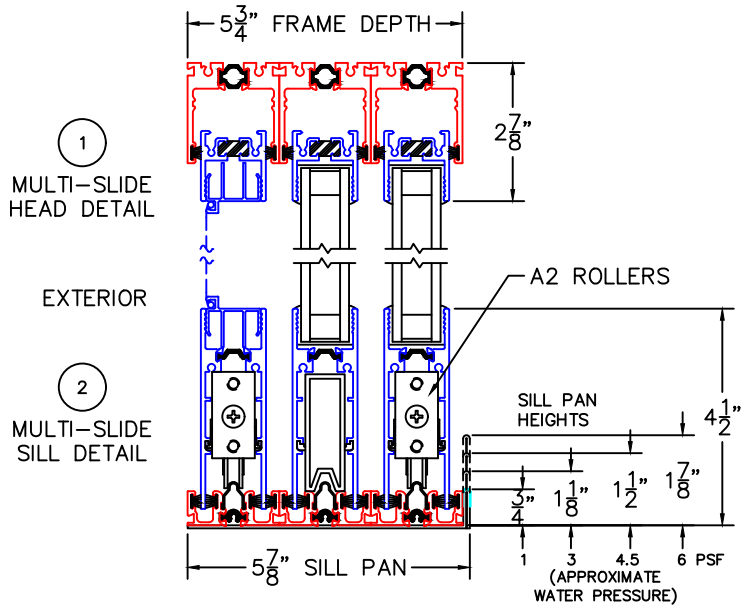

(USE RULER TO SCALE DIMENSIONS IN INCHES)
SCALE: 1/4

MULTI-SLIDE CORNER DOOR DETAILS OXVXO DOOR WITH SCREENS SHOWN

NOTE: CENTERLINES ARE NOT DIVIDED EQUALLY; CONFIRM CENTERLINES WHEN REQUIRED.

- GLASS PENETRATION: 11/16"
- *NET FRAME WIDTH DOES NOT INCLUDE SILL PAN.
- SILL PAN EXTENDS 1/8" BEYOND EACH JAMB.
- FOR ADDITIONAL OPTIONS AND UPGRADES SEE DRAWINGS 3070-T-08 AND 3070-T-09.
- EXTERIOR RATED PRODUCTS HAVE WEEP SLOTS ON HORIZONTAL SILLS.

0 0.5 1
(USE RULER TO SCALE DIMENSIONS IN INCHES)
SCALE: FULL

MULTI-SLIDE CORNER DOOR DETAILS
OXVXO DOOR SHOWN

1

MULTI-SLIDE
HEAD DETAIL

MULTI-SLIDE CORNER DOOR DETAILS OXVVO DOOR SHOWN

(USE RULER TO SCALE DIMENSIONS IN INCHES)

SCALE: FULL

0 0.5 1
 (USE RULER TO SCALE DIMENSIONS IN INCHES)
SCALE: FULL

MULTI-SLIDE CORNER DOOR DETAILS
 OXVXO DOOR SHOWN

3

FIXED JAMB

$\frac{1}{8}$ " FOR
 SILL PAN

$5\frac{3}{4}$ "
 FRAME
 DEPTH

EXTERIOR

0 0.5 1
(USE RULER TO SCALE DIMENSIONS IN INCHES)
SCALE: FULL

MULTI-SLIDE CORNER DOOR DETAILS
OXVXO DOOR SHOWN

4

INTERLOCKERS

EXTERIOR

0 1 2
(USE RULER TO SCALE DIMENSIONS IN INCHES)
SCALE: 1/2

MULTI-SLIDE CORNER DOOR DETAILS
OXVXO DOOR SHOWN