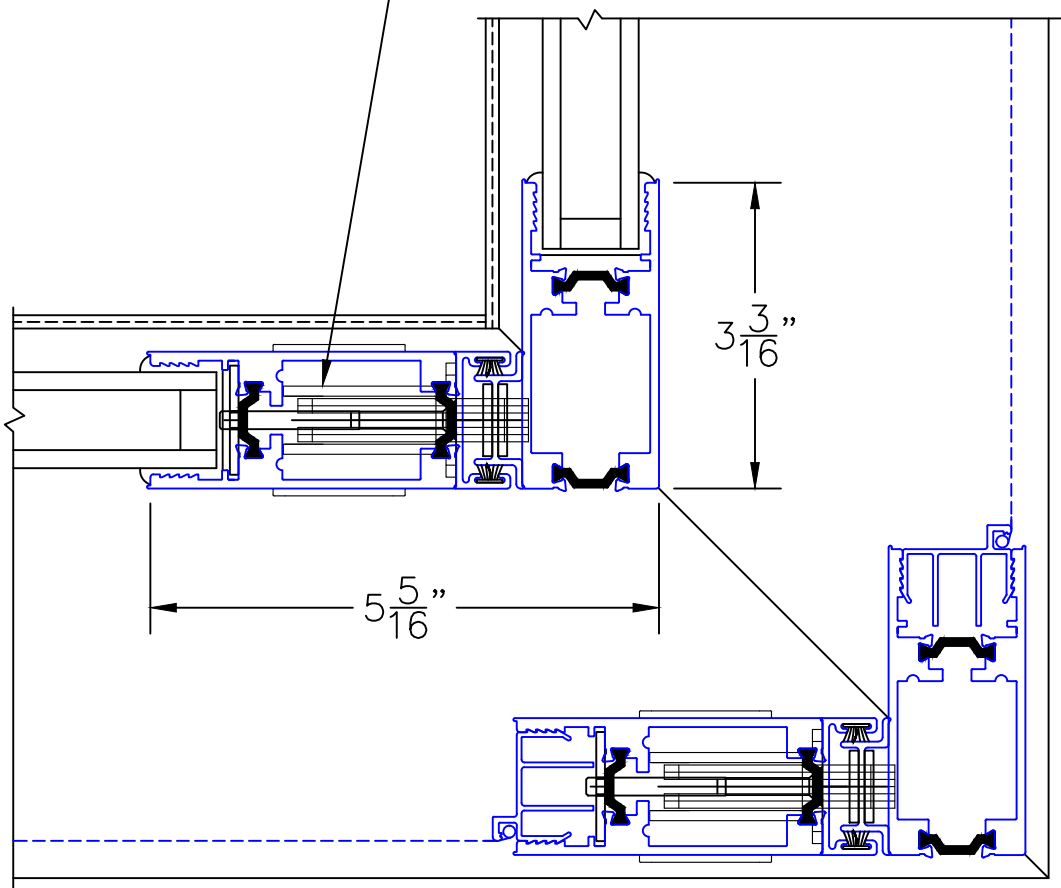

(USE RULER TO SCALE DIMENSIONS IN INCHES)
SCALE: 1/4

MULTI-SLIDE CORNER DOOR DETAILS OXVXO DOOR WITH SCREENS SHOWN

NOTE: CENTERLINES ARE NOT DIVIDED EQUALLY; CONFIRM CENTERLINES WHEN REQUIRED.

- GLASS PENETRATION: 11/16"
- *NET FRAME WIDTH DOES NOT INCLUDE SILL PAN.
- SILL PAN EXTENDS 1/8" BEYOND EACH JAMB.
- FOR ADDITIONAL OPTIONS AND UPGRADES SEE DRAWINGS 3070-T-08 AND 3070-T-09.
- EXTERIOR RATED PRODUCTS HAVE WEEP SLOTS ON HORIZONTAL SILLS.

0 0.5 1
(USE RULER TO SCALE DIMENSIONS IN INCHES)
SCALE: FULL

MULTI-SLIDE CORNER DOOR DETAILS
OXVXO DOOR SHOWN

4

INTERLOCKERS

EXTERIOR

0 1 2
(USE RULER TO SCALE DIMENSIONS IN INCHES)
SCALE: 1/2

MULTI-SLIDE CORNER DOOR DETAILS
OXVXO DOOR SHOWN

5

MEETING STILES

ARCHETYPE NARROW
HARDWARE

EXTERIOR

MULTI-SLIDE CORNER DOOR DETAILS OXVXO DOOR SHOWN

(USE RULER TO SCALE DIMENSIONS IN INCHES)

SCALE: FULL

MULTI-SLIDE CORNER DOOR DETAILS OXVXO DOOR SHOWN

(USE RULER TO SCALE DIMENSIONS IN INCHES)

SCALE: FULL

6

INTERLOCKERS

MULTI-SLIDE CORNER DOOR DETAILS OXVXO DOOR SHOWN

(USE RULER TO SCALE DIMENSIONS IN INCHES)

SCALE: FULL

7