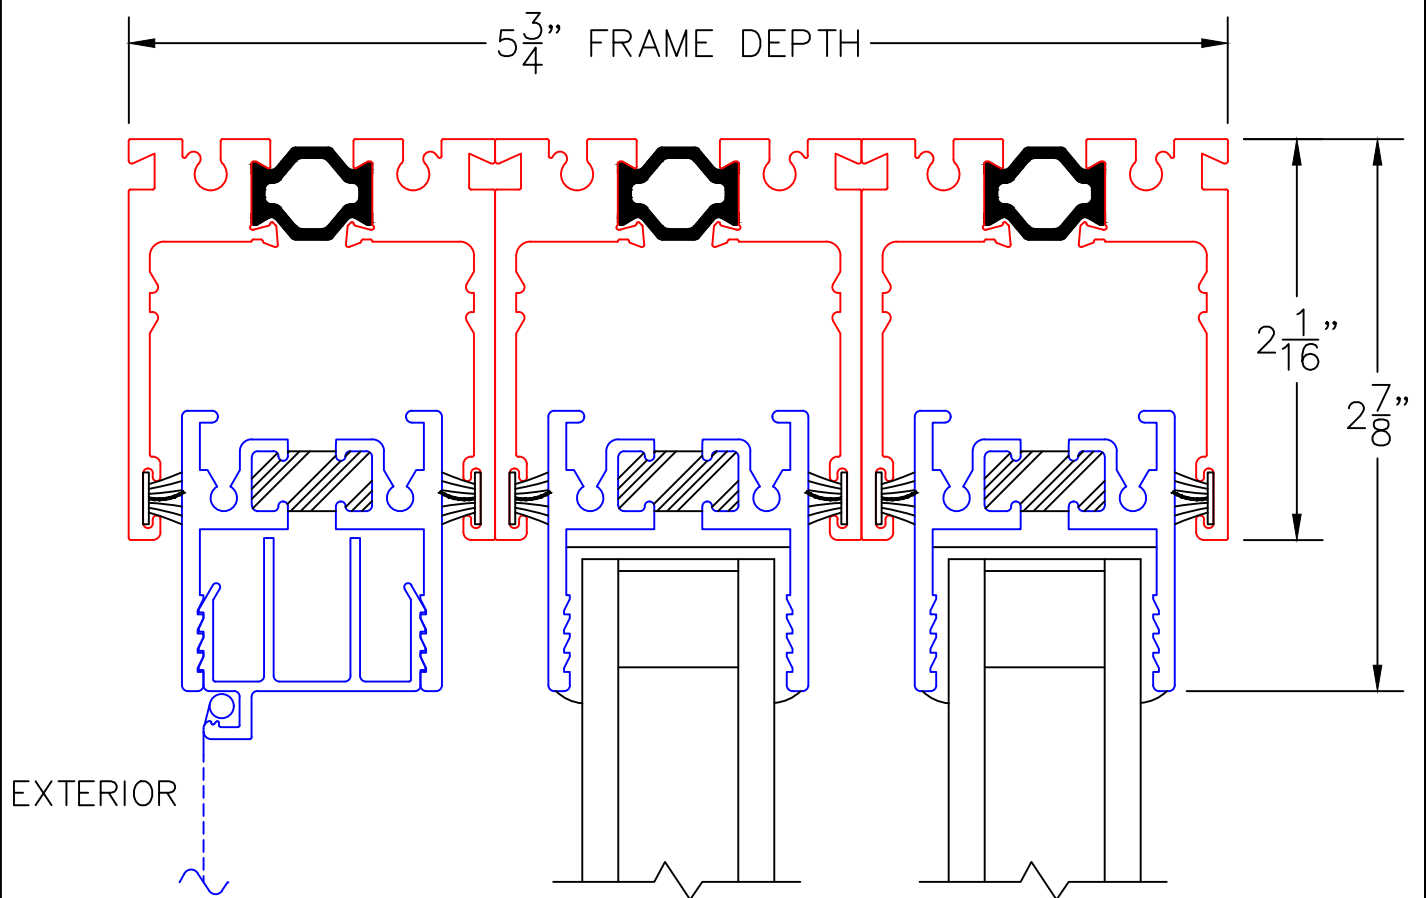

(USE RULER TO SCALE DIMENSIONS IN INCHES)
SCALE: 1/4

MULTI-SLIDE CORNER DOOR DETAILS OXVXO DOOR WITH SCREENS SHOWN

NOTE: CENTERLINES ARE NOT DIVIDED EQUALLY; CONFIRM CENTERLINES WHEN REQUIRED.

- GLASS PENETRATION: 11/16"
- *NET FRAME WIDTH DOES NOT INCLUDE SILL PAN.
- SILL PAN EXTENDS 1/8" BEYOND EACH JAMB.
- FOR ADDITIONAL OPTIONS AND UPGRADES SEE DRAWINGS 3070-T-08 AND 3070-T-09.
- EXTERIOR RATED PRODUCTS HAVE WEEP SLOTS ON HORIZONTAL SILLS.

0 0.5 1
(USE RULER TO SCALE DIMENSIONS IN INCHES)
SCALE: FULL

MULTI-SLIDE CORNER DOOR DETAILS
OXVXO DOOR SHOWN

1

MULTI-SLIDE
HEAD DETAIL

MULTI-SLIDE CORNER DOOR DETAILS OXVVO DOOR SHOWN

(USE RULER TO SCALE DIMENSIONS IN INCHES)

SCALE: FULL

0 0.5 1
 (USE RULER TO SCALE DIMENSIONS IN INCHES)
SCALE: FULL

MULTI-SLIDE CORNER DOOR DETAILS
 OXVXO DOOR SHOWN

3

FIXED JAMB

$\frac{1}{8}$ " FOR
 SILL PAN

$5\frac{3}{4}$ "
 FRAME
 DEPTH

EXTERIOR

0 0.5 1
(USE RULER TO SCALE DIMENSIONS IN INCHES)
SCALE: FULL

MULTI-SLIDE CORNER DOOR DETAILS
OXVXO DOOR SHOWN

4

INTERLOCKERS

EXTERIOR

0 1 2
(USE RULER TO SCALE DIMENSIONS IN INCHES)
SCALE: 1/2

MULTI-SLIDE CORNER DOOR DETAILS
OXVXO DOOR SHOWN