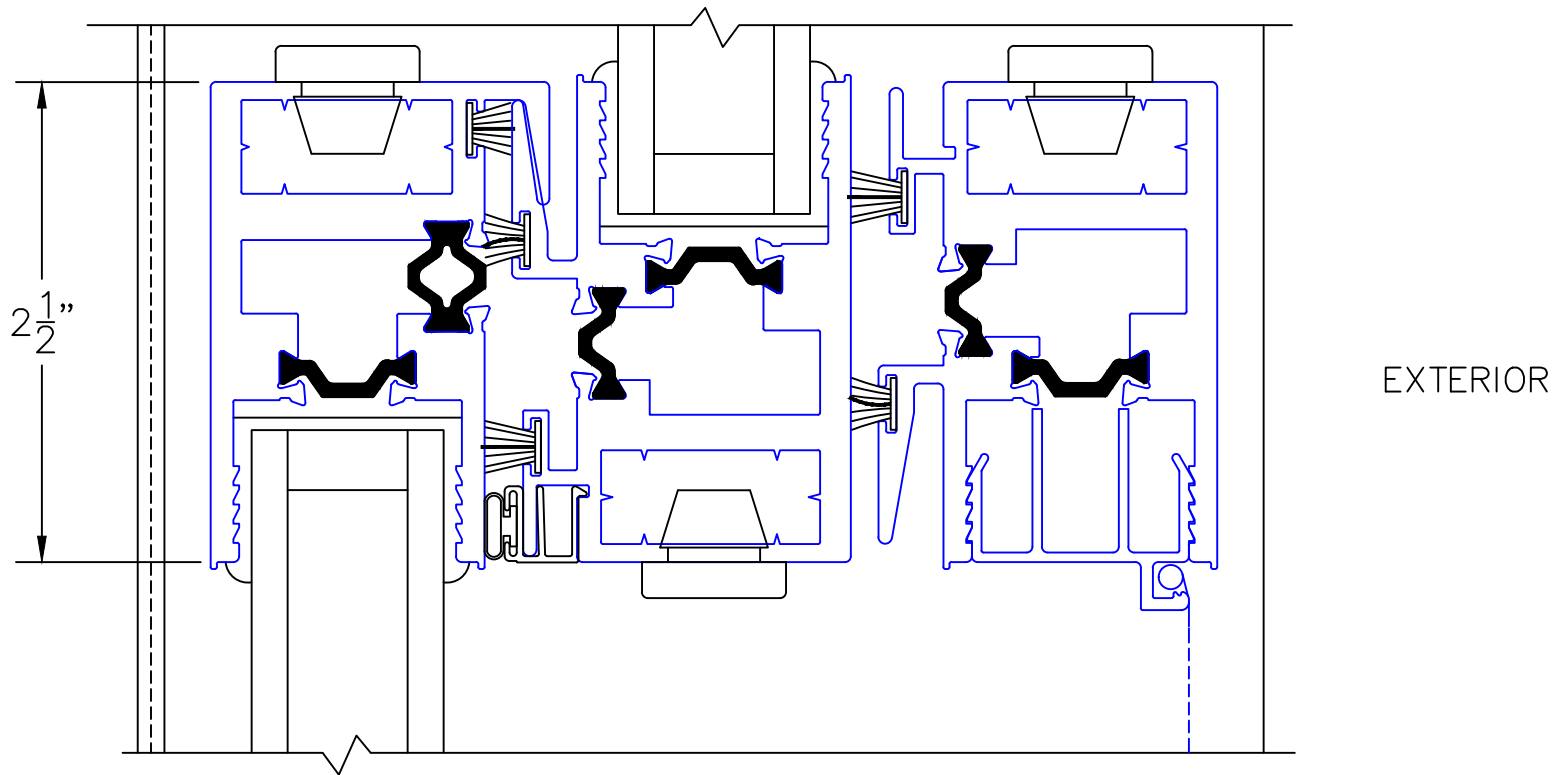

(USE RULER TO SCALE DIMENSIONS IN INCHES)
SCALE: 1/4

MULTI-SLIDE CORNER DOOR DETAILS OXVXO DOOR WITH SCREENS SHOWN

NOTE: CENTERLINES ARE NOT DIVIDED EQUALLY; CONFIRM CENTERLINES WHEN REQUIRED.

- GLASS PENETRATION: 11/16"
- *NET FRAME WIDTH DOES NOT INCLUDE SILL PAN.
- SILL PAN EXTENDS 1/8" BEYOND EACH JAMB.
- FOR ADDITIONAL OPTIONS AND UPGRADES SEE DRAWINGS 3070-T-08 AND 3070-T-09.
- EXTERIOR RATED PRODUCTS HAVE WEEP SLOTS ON HORIZONTAL SILLS.

0 0.5 1
(USE RULER TO SCALE DIMENSIONS IN INCHES)
SCALE: FULL

MULTI-SLIDE CORNER DOOR DETAILS
OXVXO DOOR SHOWN

4

INTERLOCKERS

EXTERIOR

0 1 2
(USE RULER TO SCALE DIMENSIONS IN INCHES)
SCALE: 1/2

MULTI-SLIDE CORNER DOOR DETAILS
OXVXO DOOR SHOWN

5

MEETING STILES

ARCHETYPE NARROW
HARDWARE

EXTERIOR

MULTI-SLIDE CORNER DOOR DETAILS OXVXO DOOR SHOWN

(USE RULER TO SCALE DIMENSIONS IN INCHES)

SCALE: FULL

MULTI-SLIDE CORNER DOOR DETAILS OXVXO DOOR SHOWN

(USE RULER TO SCALE DIMENSIONS IN INCHES)

SCALE: FULL

6

INTERLOCKERS

MULTI-SLIDE CORNER DOOR DETAILS OXVXO DOOR SHOWN

(USE RULER TO SCALE DIMENSIONS IN INCHES)

SCALE: FULL

7