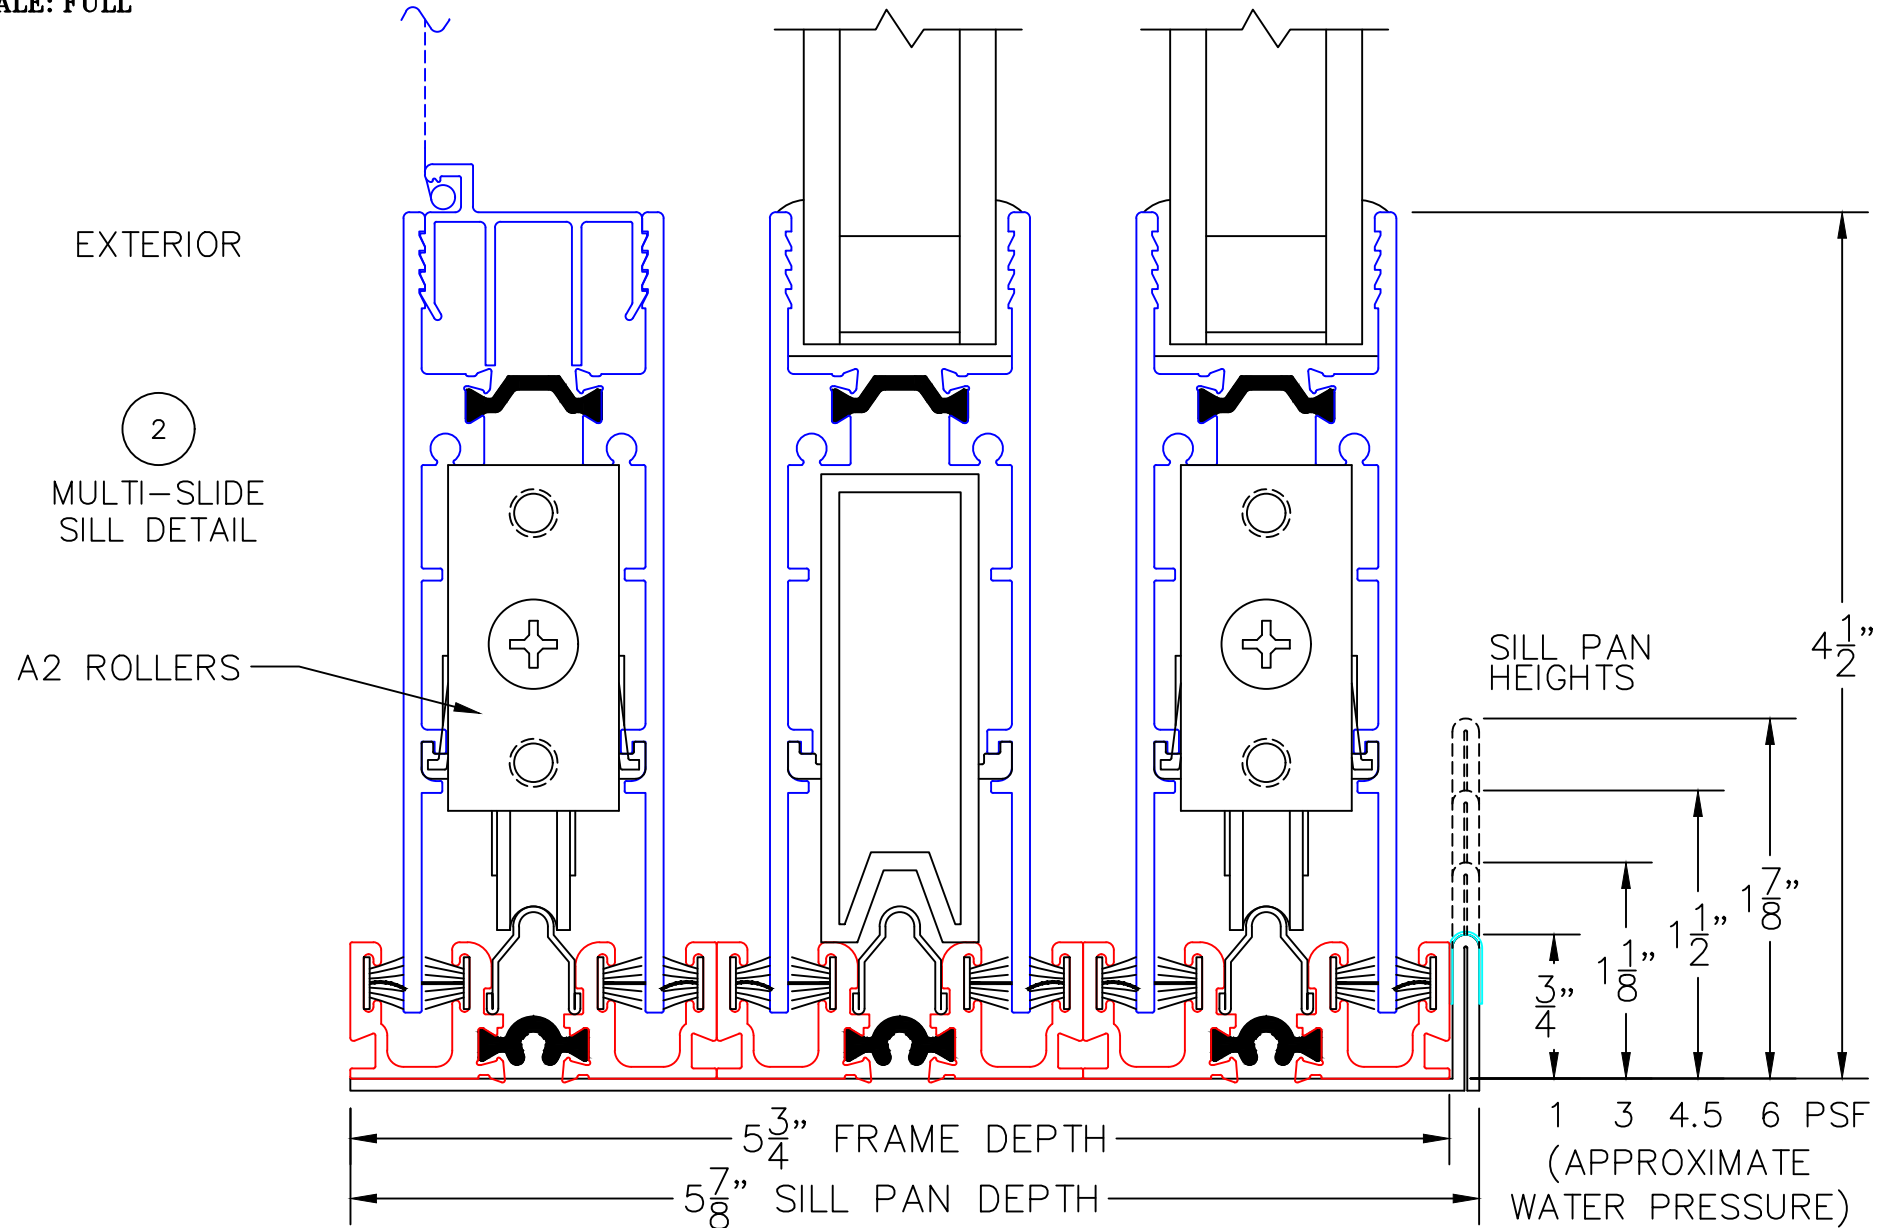

(USE RULER TO SCALE DIMENSIONS IN INCHES)
SCALE: 1/4

MULTI-SLIDE CORNER DOOR DETAILS OXVXO DOOR WITH SCREENS SHOWN

NOTE: CENTERLINES ARE NOT DIVIDED EQUALLY; CONFIRM CENTERLINES WHEN REQUIRED.

- GLASS PENETRATION: 11/16"
- *NET FRAME WIDTH DOES NOT INCLUDE SILL PAN.
- SILL PAN EXTENDS 1/8" BEYOND EACH JAMB.
- FOR ADDITIONAL OPTIONS AND UPGRADES SEE DRAWINGS 3070-T-08 AND 3070-T-09.
- EXTERIOR RATED PRODUCTS HAVE WEEP SLOTS ON HORIZONTAL SILLS.

0 0.5 1
(USE RULER TO SCALE DIMENSIONS IN INCHES)
SCALE: FULL

MULTI-SLIDE CORNER DOOR DETAILS
OXVXO DOOR SHOWN

1

MULTI-SLIDE
HEAD DETAIL

MULTI-SLIDE CORNER DOOR DETAILS OXVVO DOOR SHOWN

(USE RULER TO SCALE DIMENSIONS IN INCHES)

SCALE: FULL

0 0.5 1
 (USE RULER TO SCALE DIMENSIONS IN INCHES)
SCALE: FULL

MULTI-SLIDE CORNER DOOR DETAILS
 OXVXO DOOR SHOWN

3

FIXED JAMB

$\frac{1}{8}$ " FOR
 SILL PAN

$5\frac{3}{4}$ "
 FRAME
 DEPTH

EXTERIOR

0 0.5 1
(USE RULER TO SCALE DIMENSIONS IN INCHES)
SCALE: FULL

MULTI-SLIDE CORNER DOOR DETAILS
OXVXO DOOR SHOWN

4

INTERLOCKERS

EXTERIOR

0 1 2
(USE RULER TO SCALE DIMENSIONS IN INCHES)
SCALE: 1/2

MULTI-SLIDE CORNER DOOR DETAILS
OXVXO DOOR SHOWN