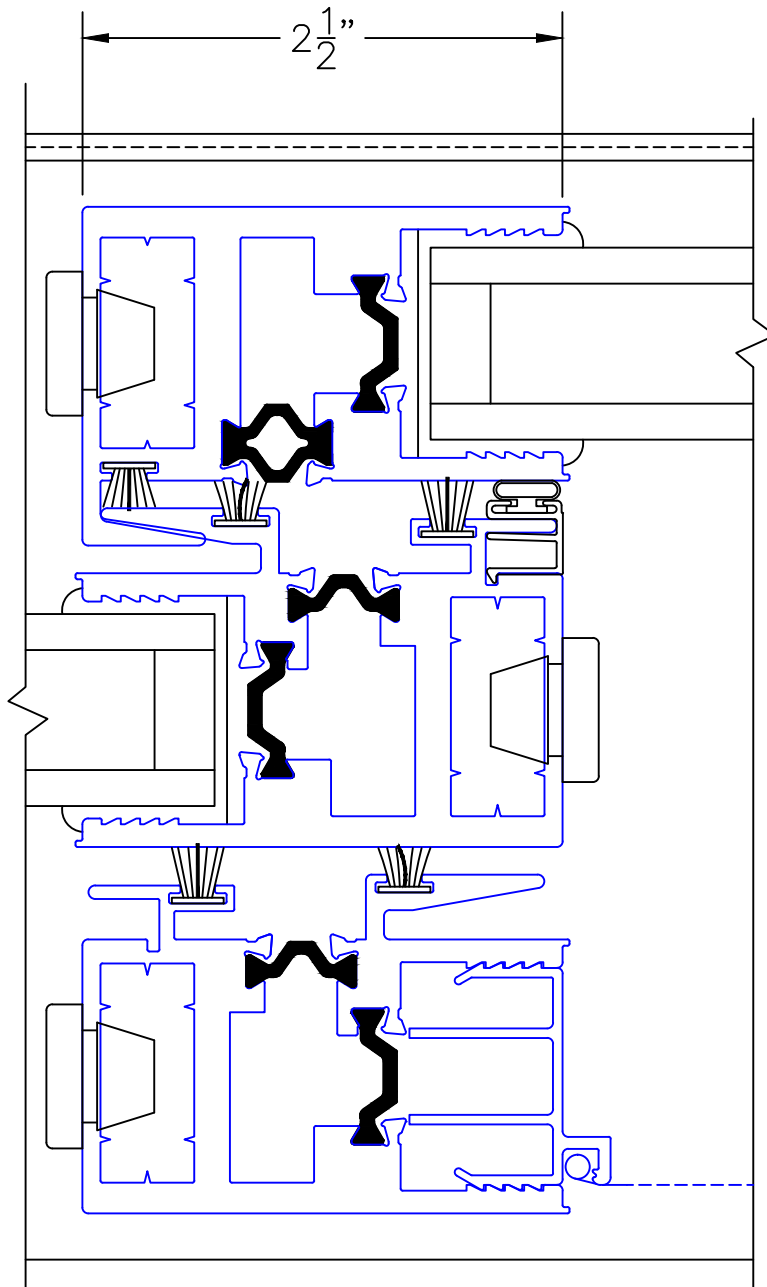

(USE RULER TO SCALE DIMENSIONS IN INCHES)
SCALE: 1/4

MULTI-SLIDE CORNER DOOR DETAILS OXVXO DOOR WITH SCREENS SHOWN

NOTE: CENTERLINES ARE NOT DIVIDED EQUALLY; CONFIRM CENTERLINES WHEN REQUIRED.

- GLASS PENETRATION: 11/16"
- *NET FRAME WIDTH DOES NOT INCLUDE SILL PAN.
- SILL PAN EXTENDS 1/8" BEYOND EACH JAMB.
- FOR ADDITIONAL OPTIONS AND UPGRADES SEE DRAWINGS 3070-T-08 AND 3070-T-09.
- EXTERIOR RATED PRODUCTS HAVE WEEP SLOTS ON HORIZONTAL SILLS.

0 0.5 1
(USE RULER TO SCALE DIMENSIONS IN INCHES)
SCALE: FULL

MULTI-SLIDE CORNER DOOR DETAILS
OXVXO DOOR SHOWN

1

MULTI-SLIDE
HEAD DETAIL

MULTI-SLIDE CORNER DOOR DETAILS OXVVO DOOR SHOWN

(USE RULER TO SCALE DIMENSIONS IN INCHES)

SCALE: FULL

0 0.5 1
 (USE RULER TO SCALE DIMENSIONS IN INCHES)
SCALE: FULL

MULTI-SLIDE CORNER DOOR DETAILS
 OXVXO DOOR SHOWN

3

FIXED JAMB

$\frac{1}{8}$ " FOR
 SILL PAN

$5\frac{3}{4}$ "
 FRAME
 DEPTH

EXTERIOR

0 0.5 1
(USE RULER TO SCALE DIMENSIONS IN INCHES)
SCALE: FULL

MULTI-SLIDE CORNER DOOR DETAILS
OXVXO DOOR SHOWN

4

INTERLOCKERS

EXTERIOR

0 1 2
(USE RULER TO SCALE DIMENSIONS IN INCHES)
SCALE: 1/2

MULTI-SLIDE CORNER DOOR DETAILS
OXVXO DOOR SHOWN