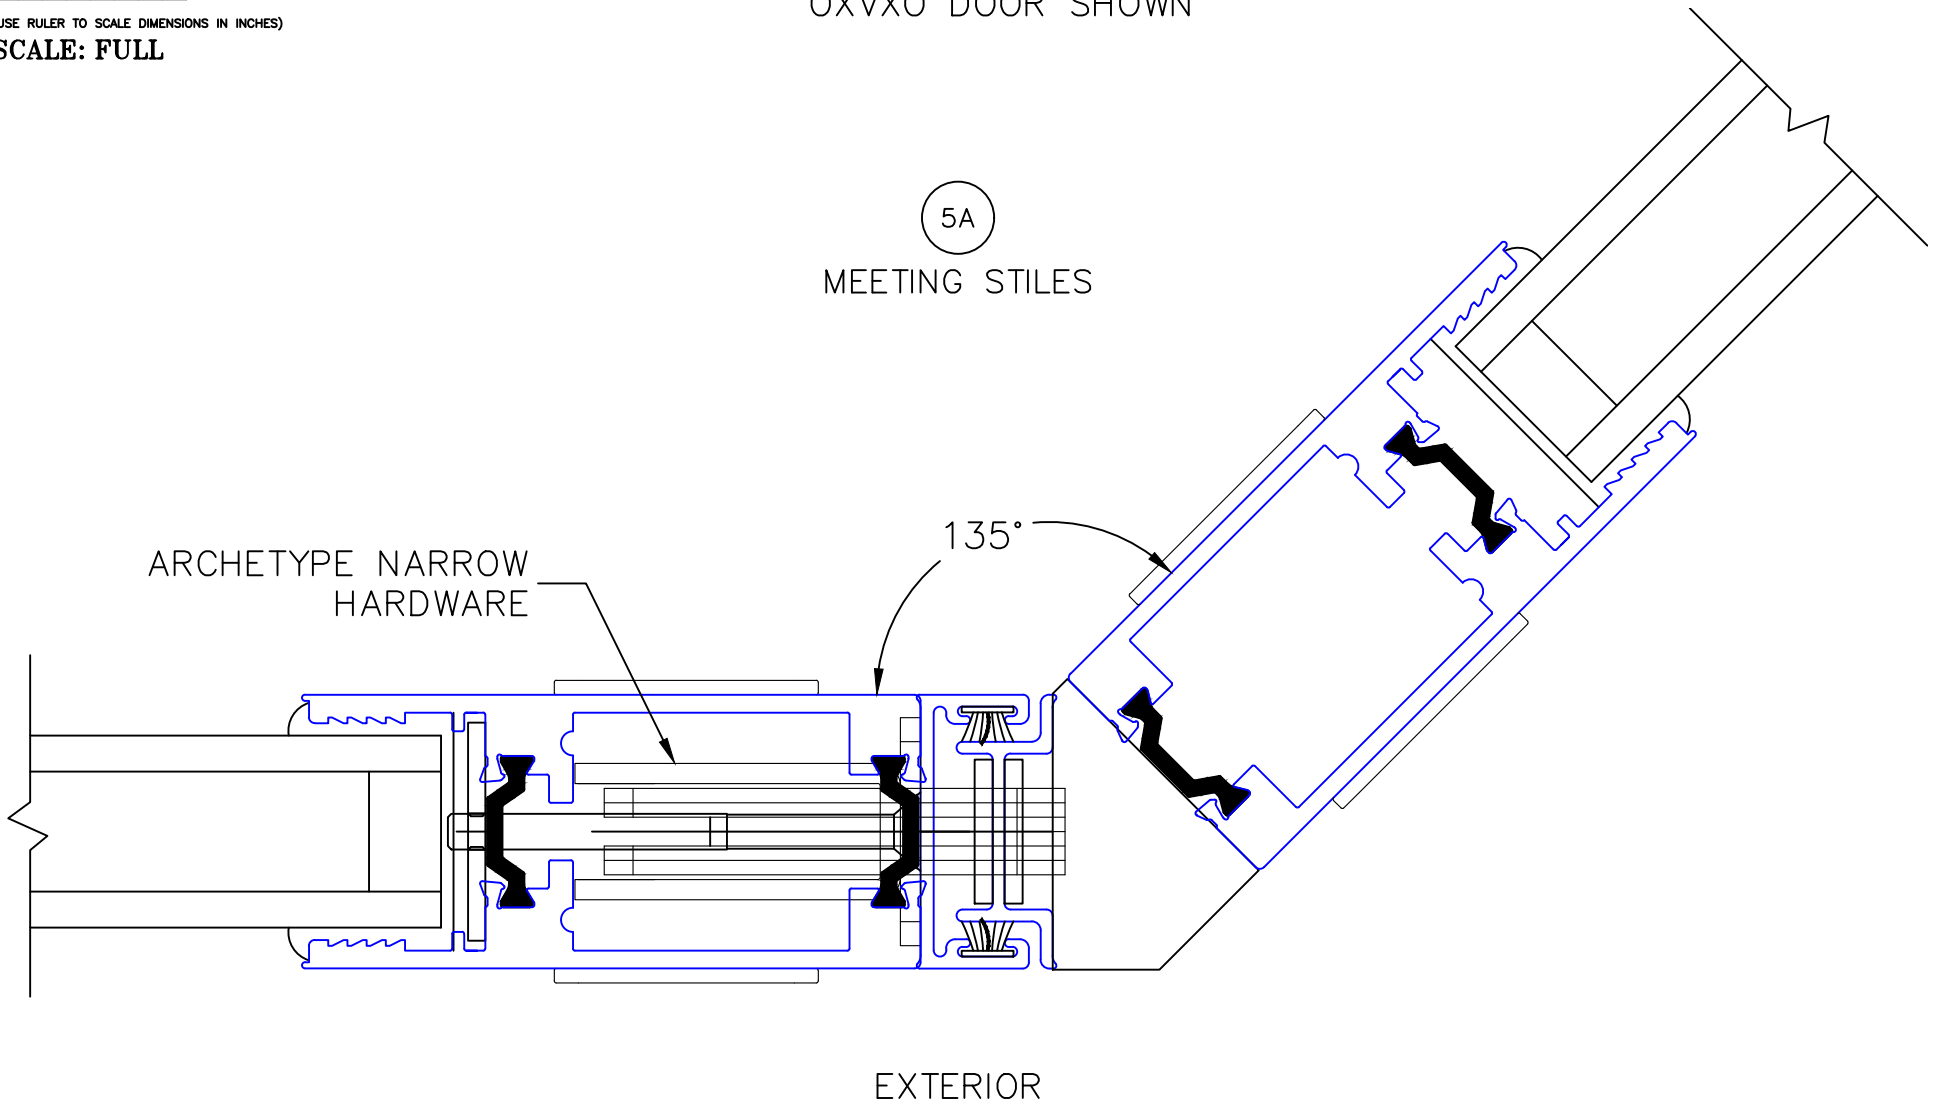

(USE RULER TO SCALE DIMENSIONS IN INCHES)
SCALE: 1/4

MULTI-SLIDE CORNER DOOR DETAILS OXVXO DOOR WITH SCREENS SHOWN

NOTE: CENTERLINES ARE NOT DIVIDED EQUALLY; CONFIRM CENTERLINES WHEN REQUIRED.

- GLASS PENETRATION: 11/16"
- *NET FRAME WIDTH DOES NOT INCLUDE SILL PAN.
- SILL PAN EXTENDS 1/8" BEYOND EACH JAMB.
- FOR ADDITIONAL OPTIONS AND UPGRADES SEE DRAWINGS 3070-T-08 AND 3070-T-09.
- EXTERIOR RATED PRODUCTS HAVE WEEP SLOTS ON HORIZONTAL SILLS.

0 0.5 1
(USE RULER TO SCALE DIMENSIONS IN INCHES)
SCALE: FULL

MULTI-SLIDE CORNER DOOR DETAILS
OXVXO DOOR SHOWN

4

INTERLOCKERS

EXTERIOR

0 1 2
(USE RULER TO SCALE DIMENSIONS IN INCHES)
SCALE: 1/2

MULTI-SLIDE CORNER DOOR DETAILS
OXVXO DOOR SHOWN

5

MEETING STILES

ARCHETYPE NARROW
HARDWARE

EXTERIOR

MULTI-SLIDE CORNER DOOR DETAILS OXVXO DOOR SHOWN

(USE RULER TO SCALE DIMENSIONS IN INCHES)

SCALE: FULL

MULTI-SLIDE CORNER DOOR DETAILS OXVXO DOOR SHOWN

(USE RULER TO SCALE DIMENSIONS IN INCHES)

SCALE: FULL

6

INTERLOCKERS

MULTI-SLIDE CORNER DOOR DETAILS OXVXO DOOR SHOWN

(USE RULER TO SCALE DIMENSIONS IN INCHES)

SCALE: FULL

7