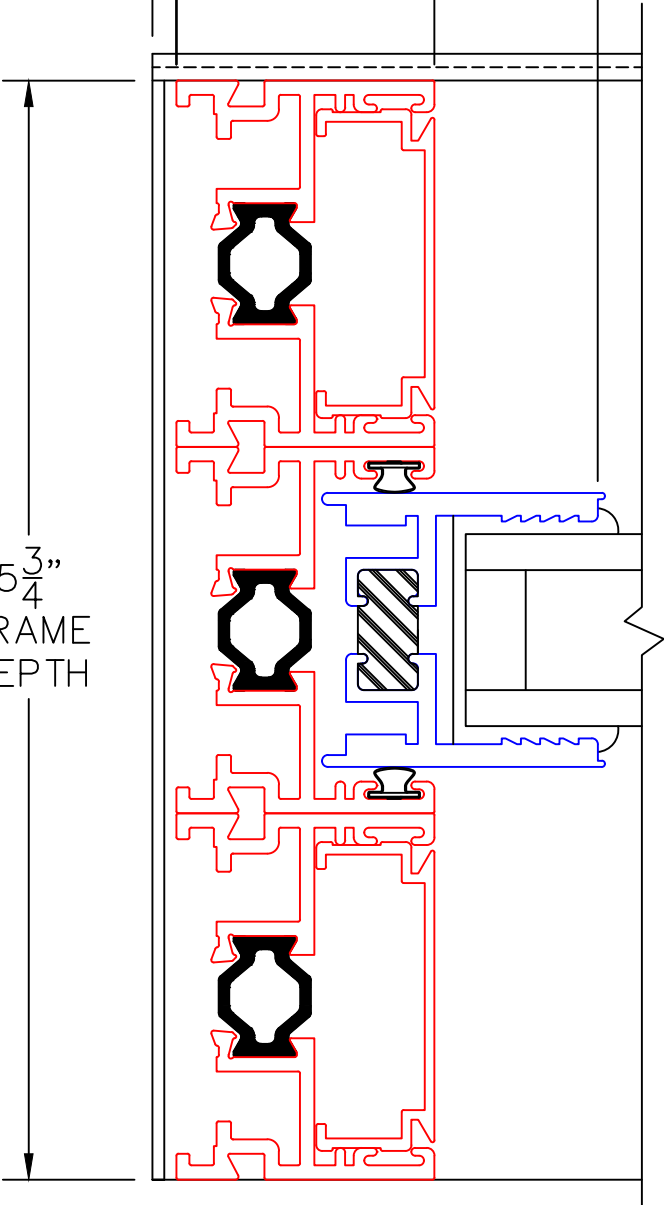

(USE RULER TO SCALE DIMENSIONS IN INCHES)
SCALE: 1/4

MULTI-SLIDE CORNER DOOR DETAILS OXVXO DOOR WITH SCREENS SHOWN

NOTE: CENTERLINES ARE NOT DIVIDED EQUALLY; CONFIRM CENTERLINES WHEN REQUIRED.

- GLASS PENETRATION: 11/16"
- *NET FRAME WIDTH DOES NOT INCLUDE SILL PAN.
- SILL PAN EXTENDS 1/8" BEYOND EACH JAMB.
- FOR ADDITIONAL OPTIONS AND UPGRADES SEE DRAWINGS 3070-T-08 AND 3070-T-09.
- EXTERIOR RATED PRODUCTS HAVE WEEP SLOTS ON HORIZONTAL SILLS.

0 0.5 1
(USE RULER TO SCALE DIMENSIONS IN INCHES)
SCALE: FULL

MULTI-SLIDE CORNER DOOR DETAILS
OXVXO DOOR SHOWN

1

MULTI-SLIDE
HEAD DETAIL

MULTI-SLIDE CORNER DOOR DETAILS OXVVO DOOR SHOWN

(USE RULER TO SCALE DIMENSIONS IN INCHES)

SCALE: FULL

0 0.5 1
 (USE RULER TO SCALE DIMENSIONS IN INCHES)
SCALE: FULL

MULTI-SLIDE CORNER DOOR DETAILS
 OXVXO DOOR SHOWN

3

FIXED JAMB

$\frac{1}{8}$ " FOR
 SILL PAN

$5\frac{3}{4}$ "
 FRAME
 DEPTH

EXTERIOR

0 0.5 1
(USE RULER TO SCALE DIMENSIONS IN INCHES)
SCALE: FULL

MULTI-SLIDE CORNER DOOR DETAILS
OXVXO DOOR SHOWN

4

INTERLOCKERS

EXTERIOR

0 1 2
(USE RULER TO SCALE DIMENSIONS IN INCHES)
SCALE: 1/2

MULTI-SLIDE CORNER DOOR DETAILS
OXVXO DOOR SHOWN