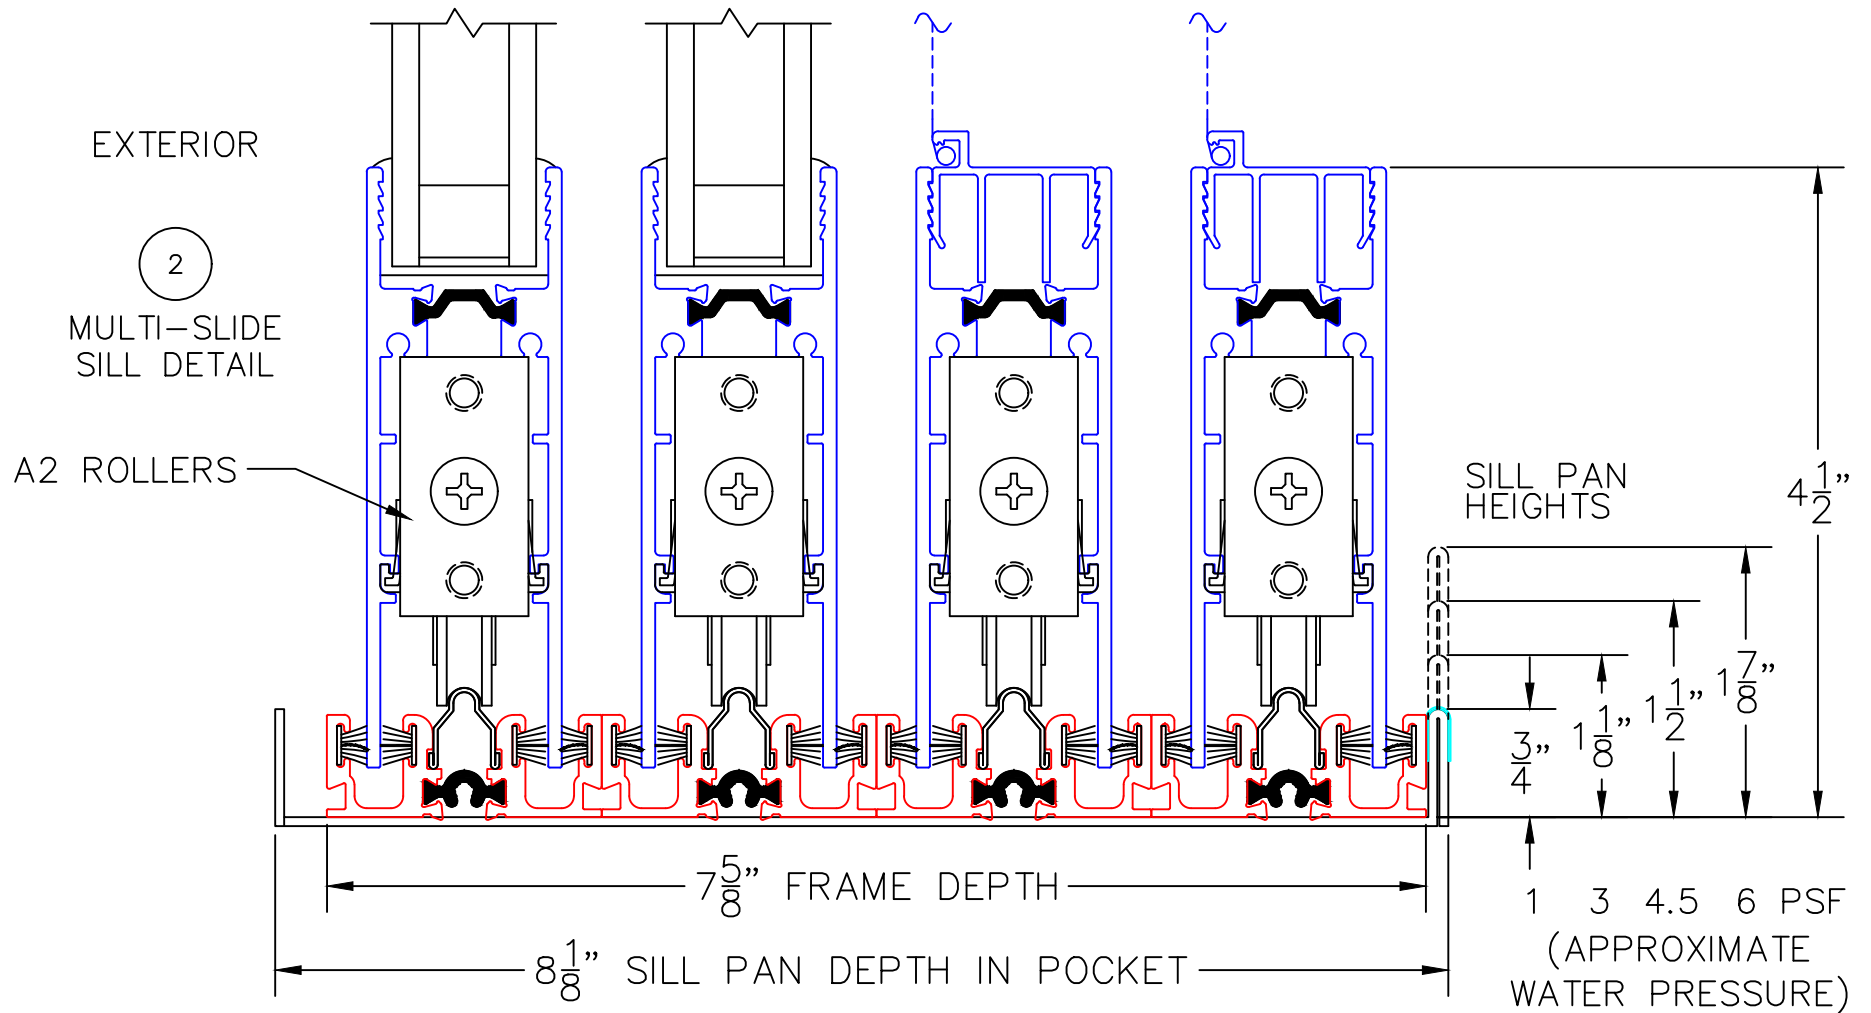

1

MULTI-SLIDE
HEAD DETAIL

(USE RULER TO SCALE DIMENSIONS IN INCHES)

SCALE: 3/4

PXX DOOR SHOWN

(USE RULER TO SCALE DIMENSIONS IN INCHES)

SCALE: 1/2

MULTI-SLIDE DOOR DETAILS
PXX DOOR SHOWN

(USE RULER TO SCALE DIMENSIONS IN INCHES)

SCALE: 1/2

MULTI-SLIDE DOOR DETAILS
PXX DOOR SHOWN

4

2-PIECE POCKET
INTERLOCKER

(USE RULER TO SCALE DIMENSIONS IN INCHES)

SCALE: 3/4

MULTI-SLIDE DOOR DETAILS
PXX DOOR SHOWN

5

INTERLOCKERS

2 1/2"

EXTERIOR

(USE RULER TO SCALE DIMENSIONS IN INCHES)

SCALE: 3/4

MULTI-SLIDE DOOR DETAILS
PXX DOOR SHOWN

(USE RULER TO SCALE DIMENSIONS IN INCHES)