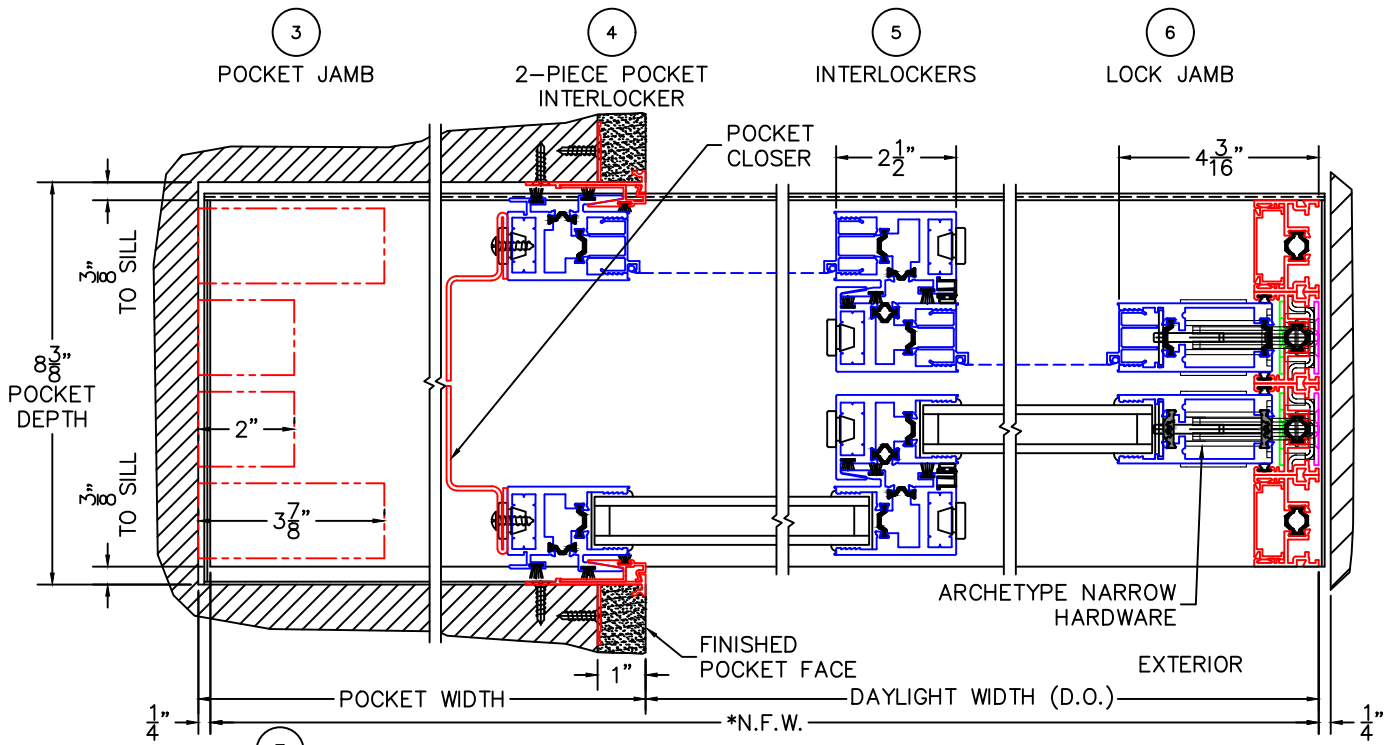

(USE RULER TO SCALE DIMENSIONS IN INCHES)
SCALE: 1/4

MULTI-SLIDE POCKET DOOR W/ SCREENS DETAILS

NOTE: CENTERLINES ARE NOT DIVIDED EQUALLY;
CONFIRM CENTERLINES WHEN REQUIRED.

- GLASS PENETRATION: 11/16"
- *NET FRAME WIDTH DOES NOT INCLUDE SILL PAN.
- SILL PAN EXTENDS 1/8" BEYOND EACH JAMB
- FOR ADDITIONAL OPTIONS AND UPGRADES SEE DRAWINGS 3070-T-08 AND 3070-T-09.

- ENCLOSED PX AND XP DOORS MAY REQUIRE POCKET DEMO FOR PANEL REMOVAL.
- EXTERIOR RATED PRODUCTS HAVE WEEP SLOTS ON HORIZONTAL SILLS.

(USE RULER TO SCALE DIMENSIONS IN INCHES)

SCALE: FULL

MULTI-SLIDE DOOR DETAILS PXX DOOR SHOWN

1

MULTI-SLIDE
HEAD DETAIL

(USE RULER TO SCALE DIMENSIONS IN INCHES)

SCALE: 3/4

PXX DOOR SHOWN

(USE RULER TO SCALE DIMENSIONS IN INCHES)

SCALE: 1/2

MULTI-SLIDE DOOR DETAILS
PXX DOOR SHOWN

(USE RULER TO SCALE DIMENSIONS IN INCHES)

SCALE: 1/2

MULTI-SLIDE DOOR DETAILS
PXX DOOR SHOWN

4

2-PIECE POCKET
INTERLOCKER

(USE RULER TO SCALE DIMENSIONS IN INCHES)

SCALE: 3/4

MULTI-SLIDE DOOR DETAILS
PXX DOOR SHOWN