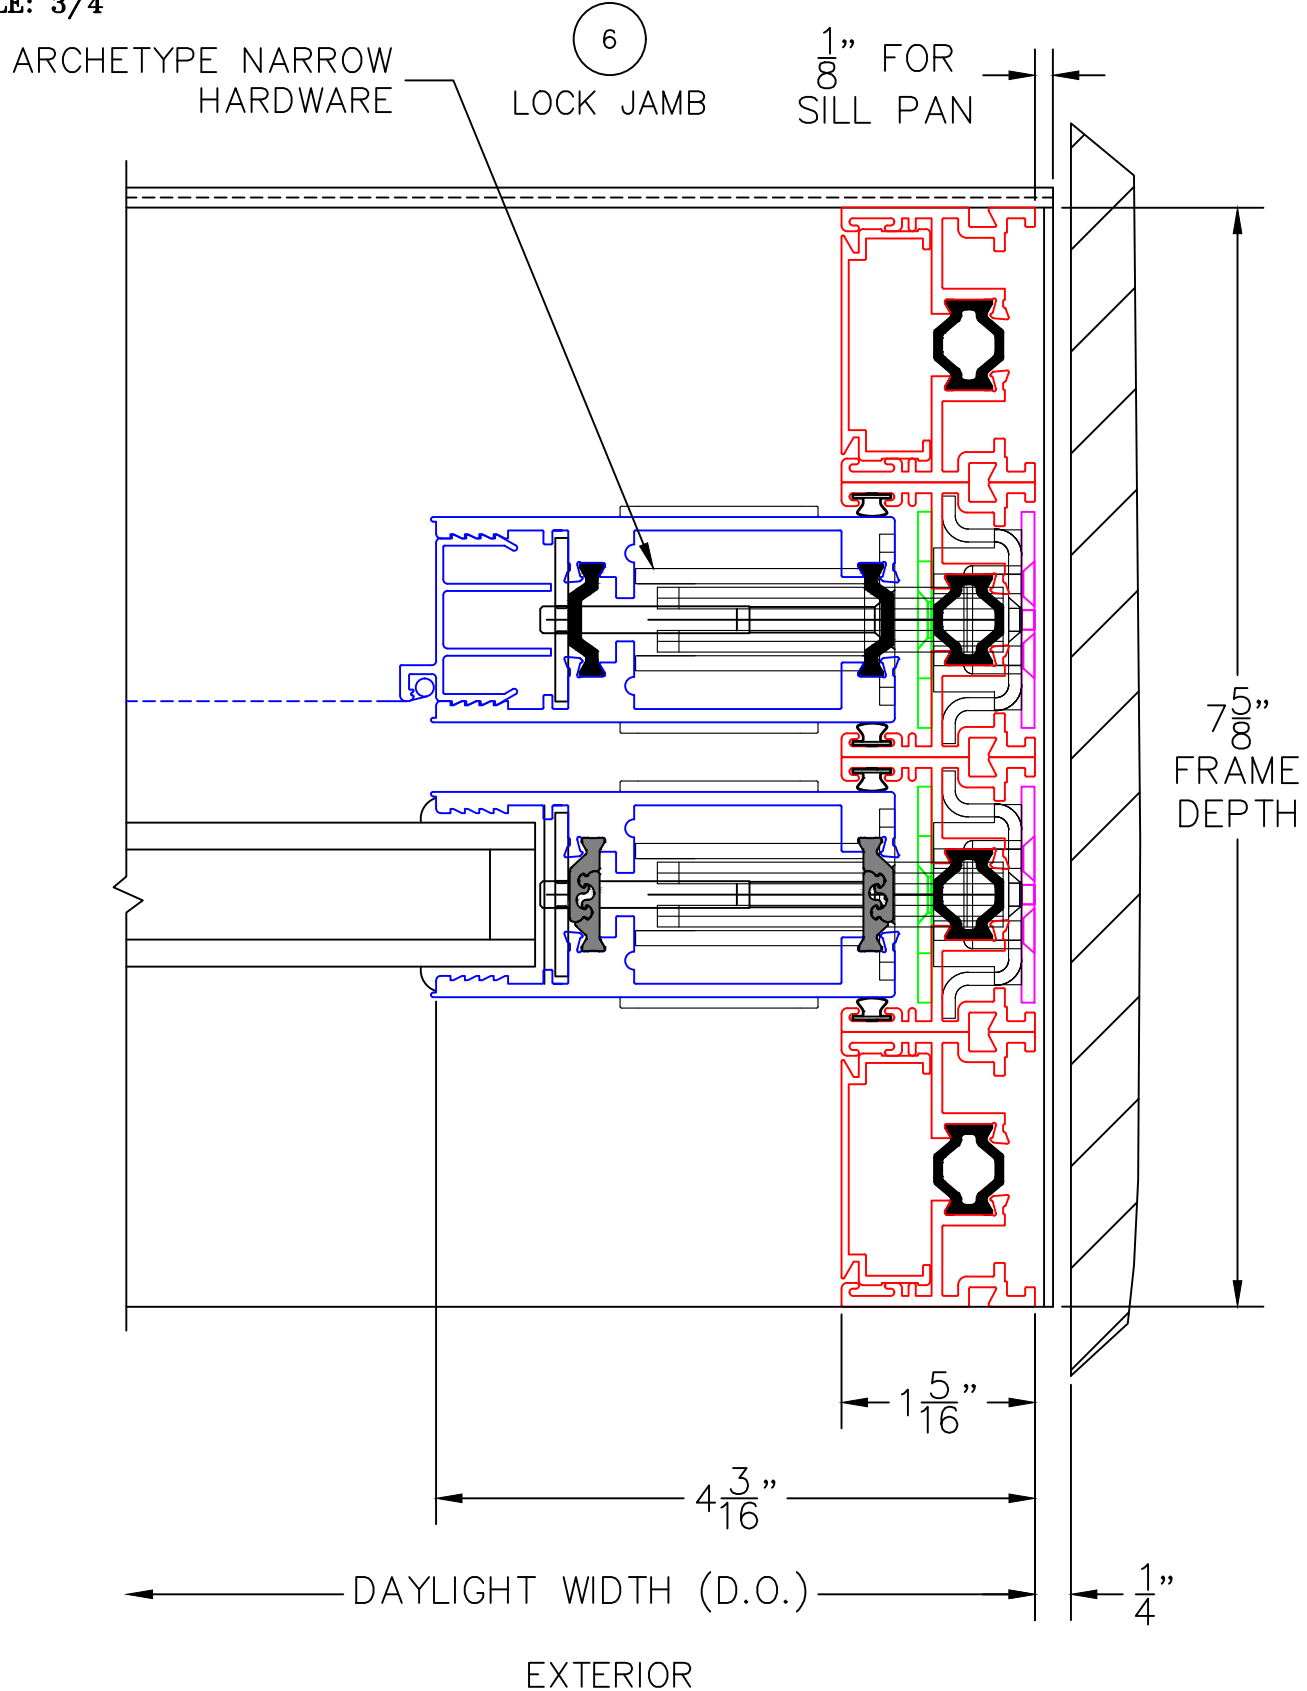

(USE RULER TO SCALE DIMENSIONS IN INCHES)
SCALE: 1/4

MULTI-SLIDE POCKET DOOR W/ SCREENS DETAILS

NOTE: CENTERLINES ARE NOT DIVIDED EQUALLY;
CONFIRM CENTERLINES WHEN REQUIRED.

- GLASS PENETRATION: 11/16"
- *NET FRAME WIDTH DOES NOT INCLUDE SILL PAN.
- SILL PAN EXTENDS 1/8" BEYOND EACH JAMB
- FOR ADDITIONAL OPTIONS AND UPGRADES SEE DRAWINGS 3070-T-08 AND 3070-T-09.

5

INTERLOCKERS

2 1/2"

EXTERIOR

(USE RULER TO SCALE DIMENSIONS IN INCHES)

SCALE: 3/4

MULTI-SLIDE DOOR DETAILS
PXX DOOR SHOWN

(USE RULER TO SCALE DIMENSIONS IN INCHES)

SCALE: 3/4

MULTI-SLIDE DOOR DETAILS PXXIXXP DOOR SHOWN

7

MEETING STILES

ARCHETYPE NARROW HARDWARE

EXTERIOR