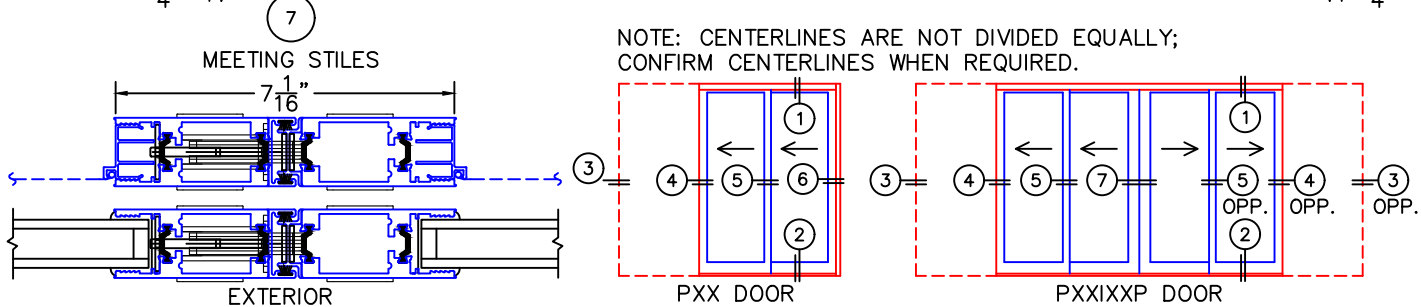

(USE RULER TO SCALE DIMENSIONS IN INCHES)
SCALE: 1/4

MULTI-SLIDE POCKET DOOR W/ SCREENS DETAILS

NOTE: CENTERLINES ARE NOT DIVIDED EQUALLY;
CONFIRM CENTERLINES WHEN REQUIRED.

- GLASS PENETRATION: 11/16"
- *NET FRAME WIDTH DOES NOT INCLUDE SILL PAN.
- SILL PAN EXTENDS 1/8" BEYOND EACH JAMB
- FOR ADDITIONAL OPTIONS AND UPGRADES SEE DRAWINGS 3070-T-08 AND 3070-T-09.

- ENCLOSED PX AND XP DOORS MAY REQUIRE POCKET DEMO FOR PANEL REMOVAL.
- EXTERIOR RATED PRODUCTS HAVE WEEP SLOTS ON HORIZONTAL SILLS.

(USE RULER TO SCALE DIMENSIONS IN INCHES)

SCALE: FULL

MULTI-SLIDE DOOR DETAILS PXX DOOR SHOWN

1

MULTI-SLIDE
HEAD DETAIL

(USE RULER TO SCALE DIMENSIONS IN INCHES)

SCALE: 3/4

PXX DOOR SHOWN

(USE RULER TO SCALE DIMENSIONS IN INCHES)

SCALE: 1/2

MULTI-SLIDE DOOR DETAILS
PXX DOOR SHOWN

(USE RULER TO SCALE DIMENSIONS IN INCHES)

SCALE: 1/2

MULTI-SLIDE DOOR DETAILS
PXX DOOR SHOWN

4

2-PIECE POCKET
INTERLOCKER

(USE RULER TO SCALE DIMENSIONS IN INCHES)

SCALE: 3/4

MULTI-SLIDE DOOR DETAILS
PXX DOOR SHOWN