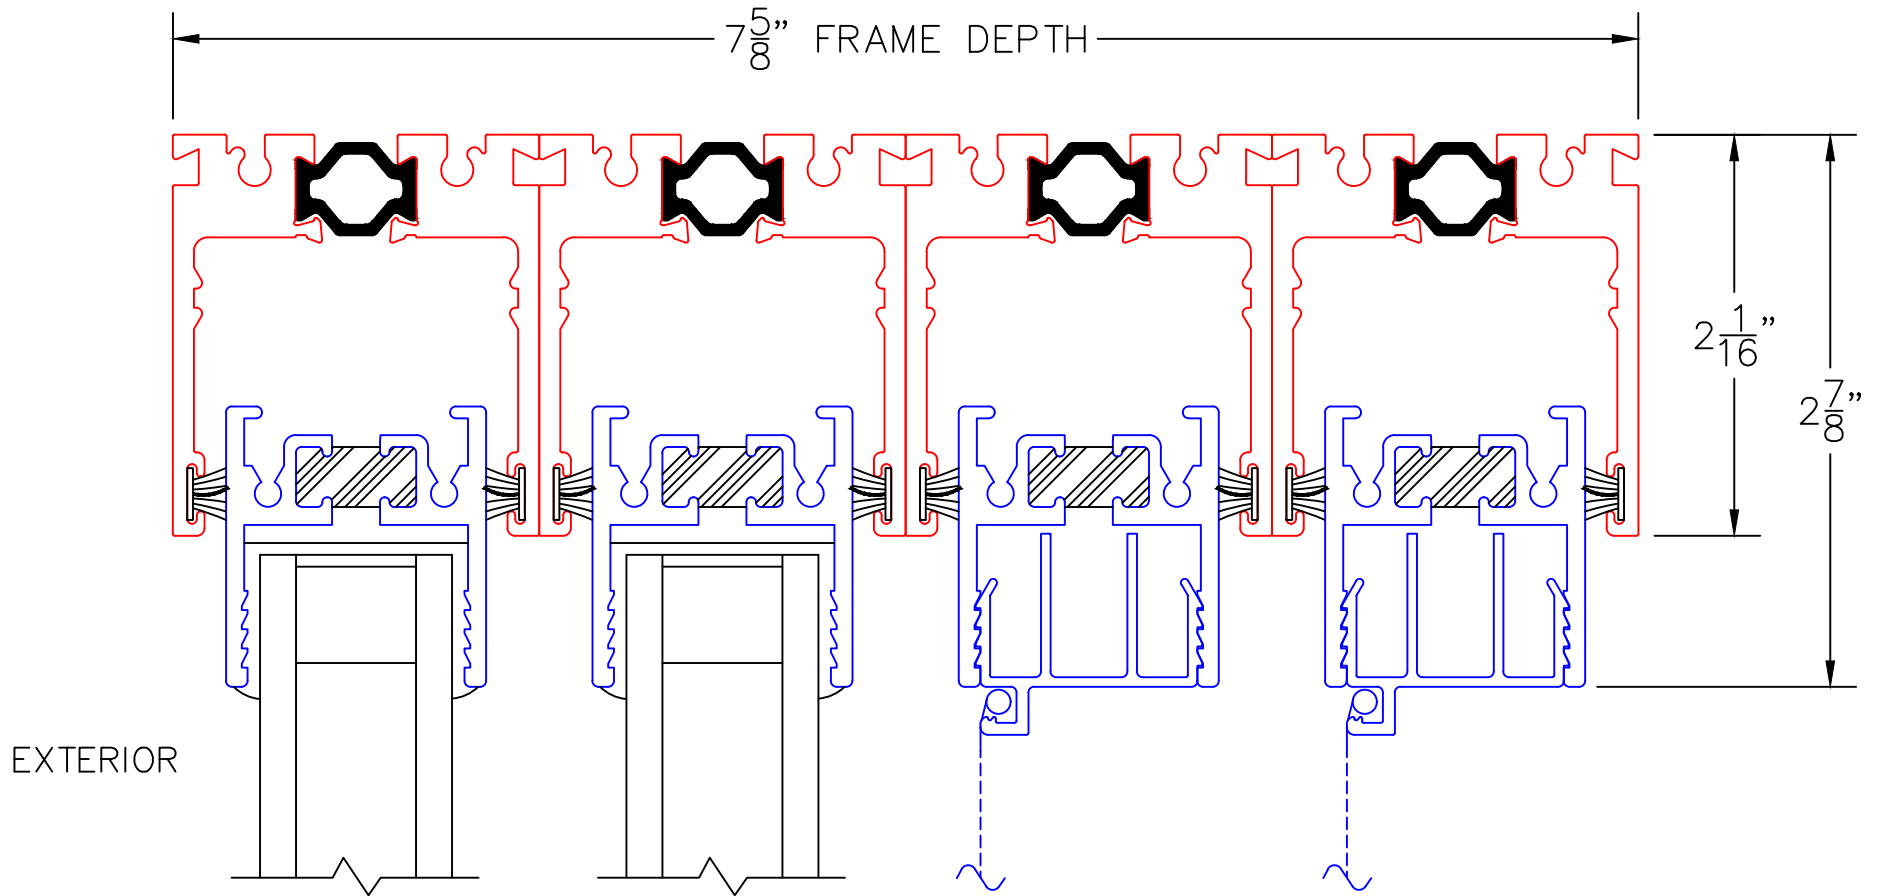

(USE RULER TO SCALE DIMENSIONS IN INCHES)
SCALE: 1/4

MULTI-SLIDE POCKET DOOR W/ SCREENS DETAILS

NOTE: CENTERLINES ARE NOT DIVIDED EQUALLY;
CONFIRM CENTERLINES WHEN REQUIRED.

- GLASS PENETRATION: 11/16"
- *NET FRAME WIDTH DOES NOT INCLUDE SILL PAN.
- SILL PAN EXTENDS 1/8" BEYOND EACH JAMB
- FOR ADDITIONAL OPTIONS AND UPGRADES SEE DRAWINGS 3070-T-08 AND 3070-T-09.

- ENCLOSED PX AND XP DOORS MAY REQUIRE POCKET DEMO FOR PANEL REMOVAL.
- EXTERIOR RATED PRODUCTS HAVE WEEP SLOTS ON HORIZONTAL SILLS.

(USE RULER TO SCALE DIMENSIONS IN INCHES)

SCALE: FULL

MULTI-SLIDE DOOR DETAILS PXX DOOR SHOWN

1

MULTI-SLIDE
HEAD DETAIL

(USE RULER TO SCALE DIMENSIONS IN INCHES)

SCALE: 3/4

PXX DOOR SHOWN

(USE RULER TO SCALE DIMENSIONS IN INCHES)

SCALE: 1/2

MULTI-SLIDE DOOR DETAILS
PXX DOOR SHOWN

5

INTERLOCKERS

2 1/2"

EXTERIOR

(USE RULER TO SCALE DIMENSIONS IN INCHES)

SCALE: 3/4

MULTI-SLIDE DOOR DETAILS
PXX DOOR SHOWN

(USE RULER TO SCALE DIMENSIONS IN INCHES)