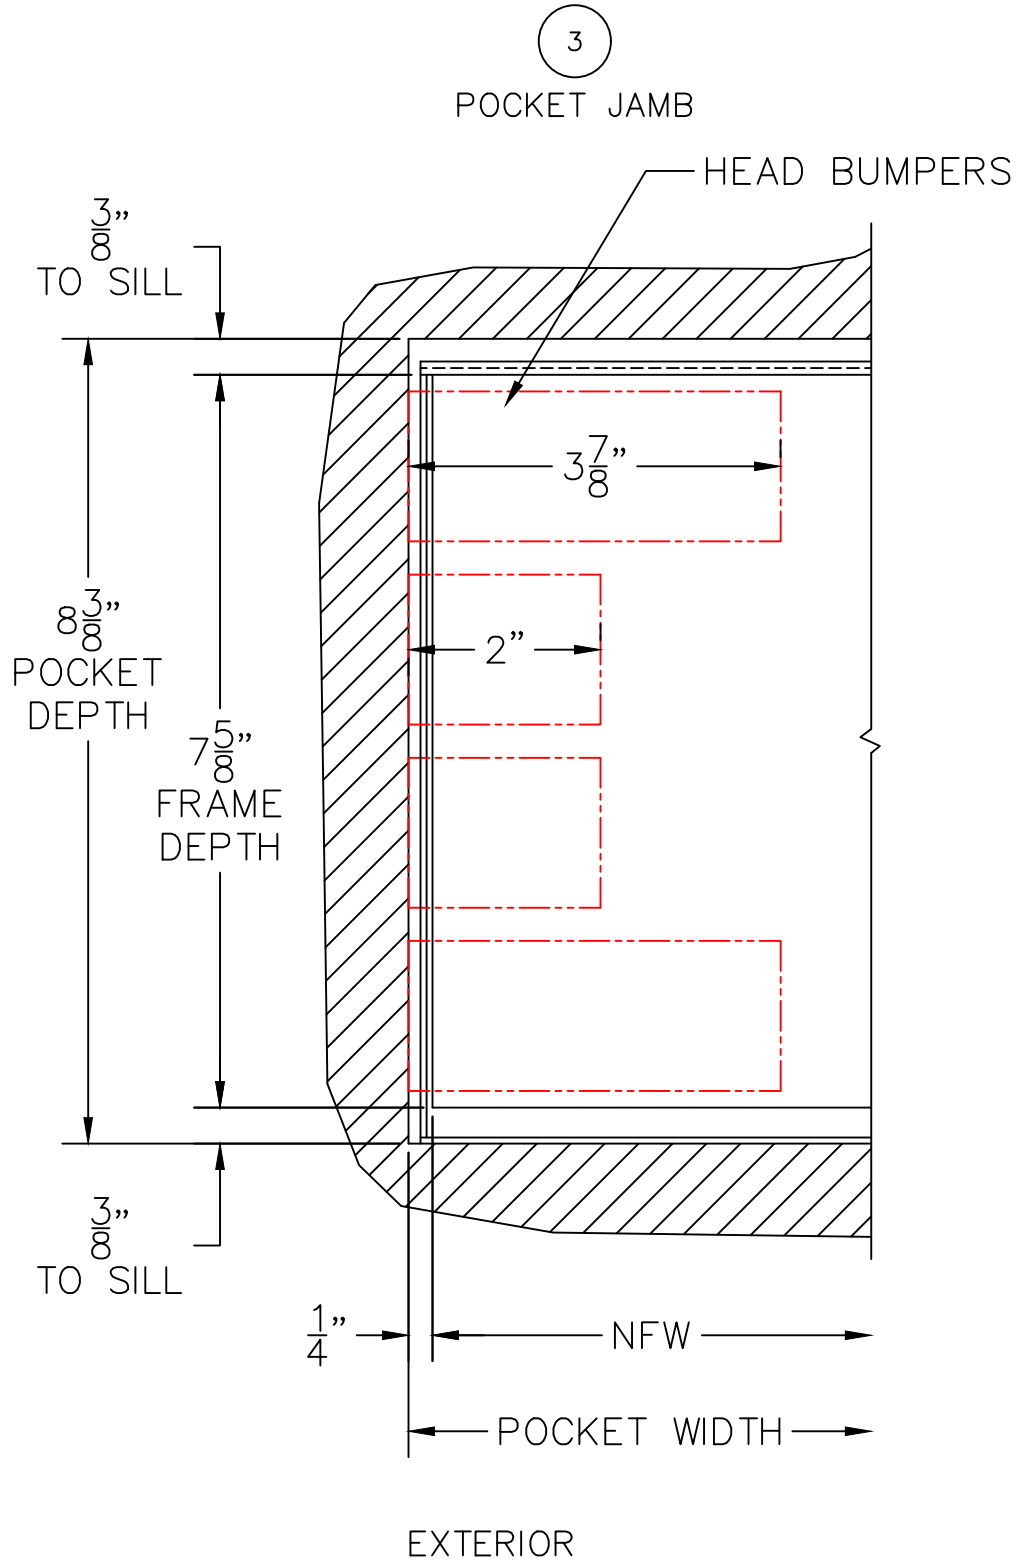

(USE RULER TO SCALE DIMENSIONS IN INCHES)
SCALE: 1/4

MULTI-SLIDE POCKET DOOR W/ SCREENS DETAILS

NOTE: CENTERLINES ARE NOT DIVIDED EQUALLY;
CONFIRM CENTERLINES WHEN REQUIRED.

- GLASS PENETRATION: 11/16"
- *NET FRAME WIDTH DOES NOT INCLUDE SILL PAN.
- SILL PAN EXTENDS 1/8" BEYOND EACH JAMB
- FOR ADDITIONAL OPTIONS AND UPGRADES SEE DRAWINGS 3070-T-08 AND 3070-T-09.

1

MULTI-SLIDE
HEAD DETAIL

(USE RULER TO SCALE DIMENSIONS IN INCHES)

SCALE: 3/4

PXX DOOR SHOWN

(USE RULER TO SCALE DIMENSIONS IN INCHES)

SCALE: 1/2

MULTI-SLIDE DOOR DETAILS
PXX DOOR SHOWN

(USE RULER TO SCALE DIMENSIONS IN INCHES)

SCALE: 1/2

MULTI-SLIDE DOOR DETAILS
PXX DOOR SHOWN

4

2-PIECE POCKET
INTERLOCKER

(USE RULER TO SCALE DIMENSIONS IN INCHES)

SCALE: 3/4

MULTI-SLIDE DOOR DETAILS
PXX DOOR SHOWN

5

INTERLOCKERS

2 1/2"

EXTERIOR

(USE RULER TO SCALE DIMENSIONS IN INCHES)

SCALE: 3/4

MULTI-SLIDE DOOR DETAILS
PXX DOOR SHOWN

(USE RULER TO SCALE DIMENSIONS IN INCHES)