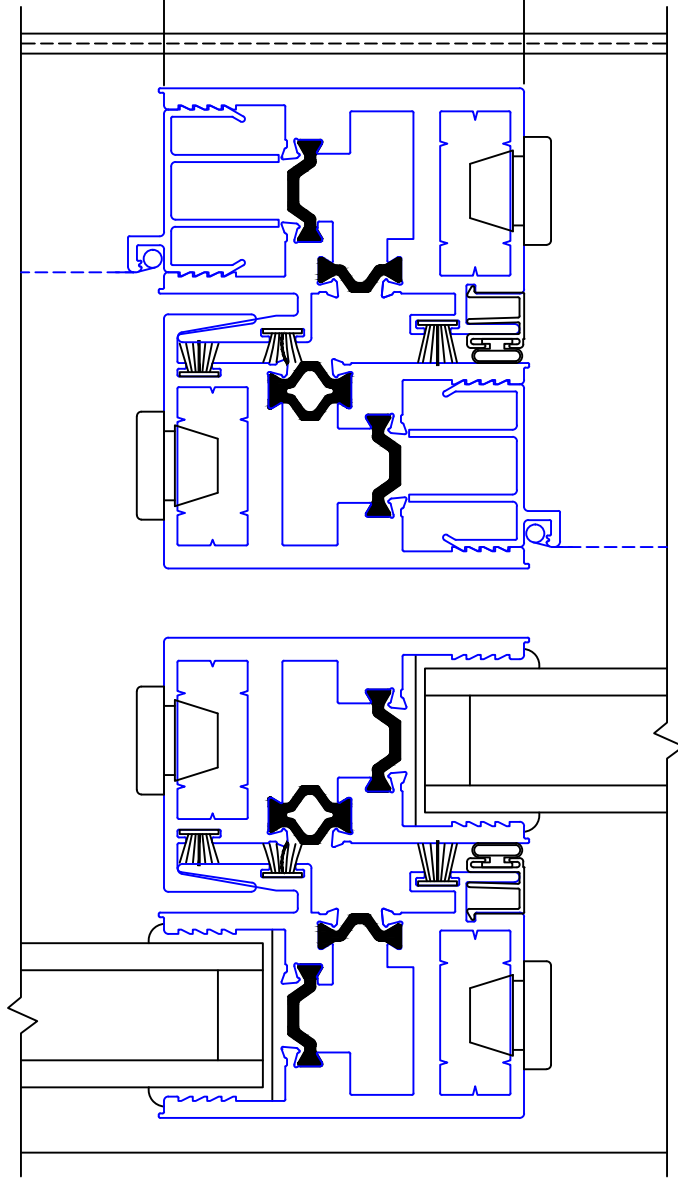

(USE RULER TO SCALE DIMENSIONS IN INCHES)
SCALE: 1/4

MULTI-SLIDE POCKET DOOR W/ SCREENS DETAILS

NOTE: CENTERLINES ARE NOT DIVIDED EQUALLY;
CONFIRM CENTERLINES WHEN REQUIRED.

- GLASS PENETRATION: 11/16"
- *NET FRAME WIDTH DOES NOT INCLUDE SILL PAN.
- SILL PAN EXTENDS 1/8" BEYOND EACH JAMB
- FOR ADDITIONAL OPTIONS AND UPGRADES SEE DRAWINGS 3070-T-08 AND 3070-T-09.

1

MULTI-SLIDE
HEAD DETAIL

(USE RULER TO SCALE DIMENSIONS IN INCHES)

SCALE: 3/4

PXX DOOR SHOWN

(USE RULER TO SCALE DIMENSIONS IN INCHES)

SCALE: 1/2

MULTI-SLIDE DOOR DETAILS
PXX DOOR SHOWN

(USE RULER TO SCALE DIMENSIONS IN INCHES)

SCALE: 1/2

MULTI-SLIDE DOOR DETAILS
PXX DOOR SHOWN

4

2-PIECE POCKET
INTERLOCKER

(USE RULER TO SCALE DIMENSIONS IN INCHES)

SCALE: 3/4

MULTI-SLIDE DOOR DETAILS
PXX DOOR SHOWN

5

INTERLOCKERS

2 1/2"

EXTERIOR

(USE RULER TO SCALE DIMENSIONS IN INCHES)

SCALE: 3/4

MULTI-SLIDE DOOR DETAILS
PXX DOOR SHOWN

(USE RULER TO SCALE DIMENSIONS IN INCHES)