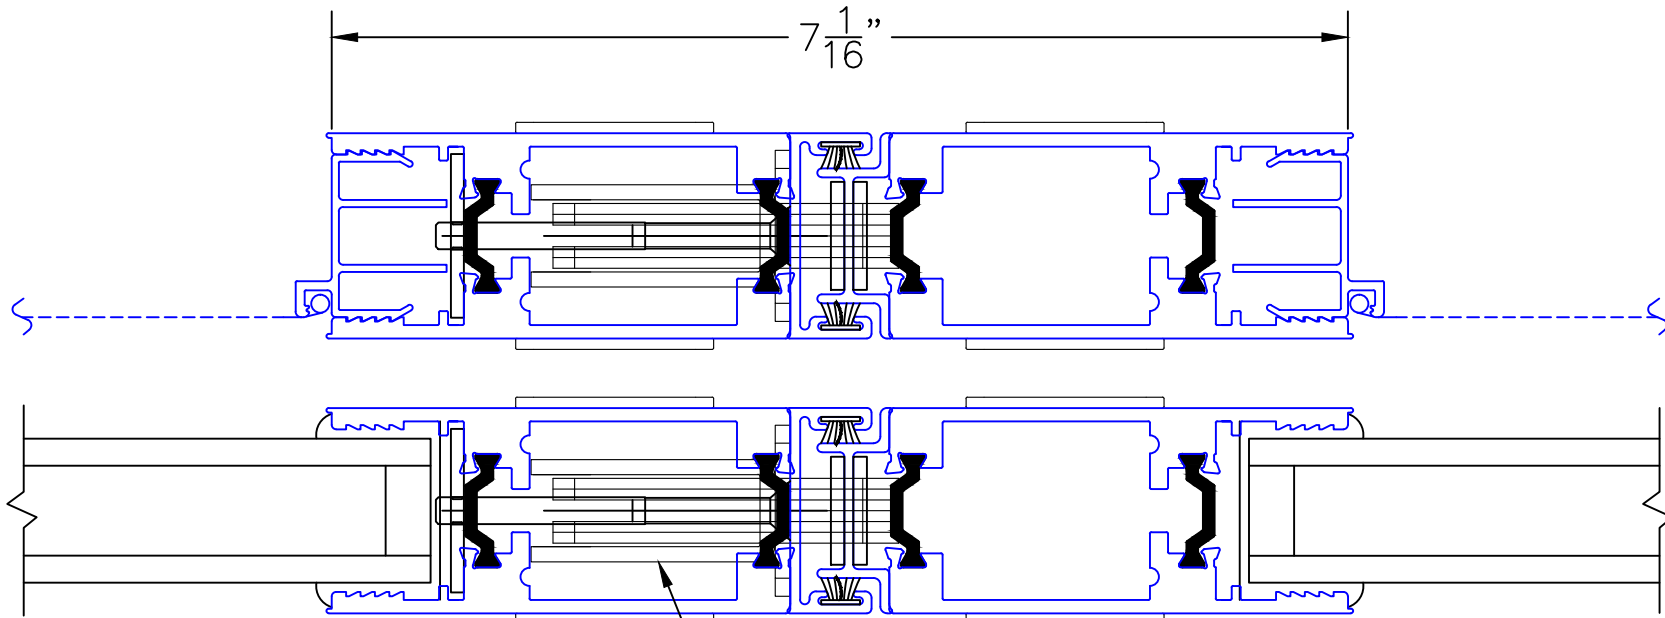

5

INTERLOCKERS

2 1/2"

EXTERIOR

(USE RULER TO SCALE DIMENSIONS IN INCHES)

SCALE: 3/4

MULTI-SLIDE DOOR DETAILS
PXX DOOR SHOWN

(USE RULER TO SCALE DIMENSIONS IN INCHES)

SCALE: 3/4

MULTI-SLIDE DOOR DETAILS PXXIXXP DOOR SHOWN

7

MEETING STILES

ARCHETYPE NARROW HARDWARE

EXTERIOR