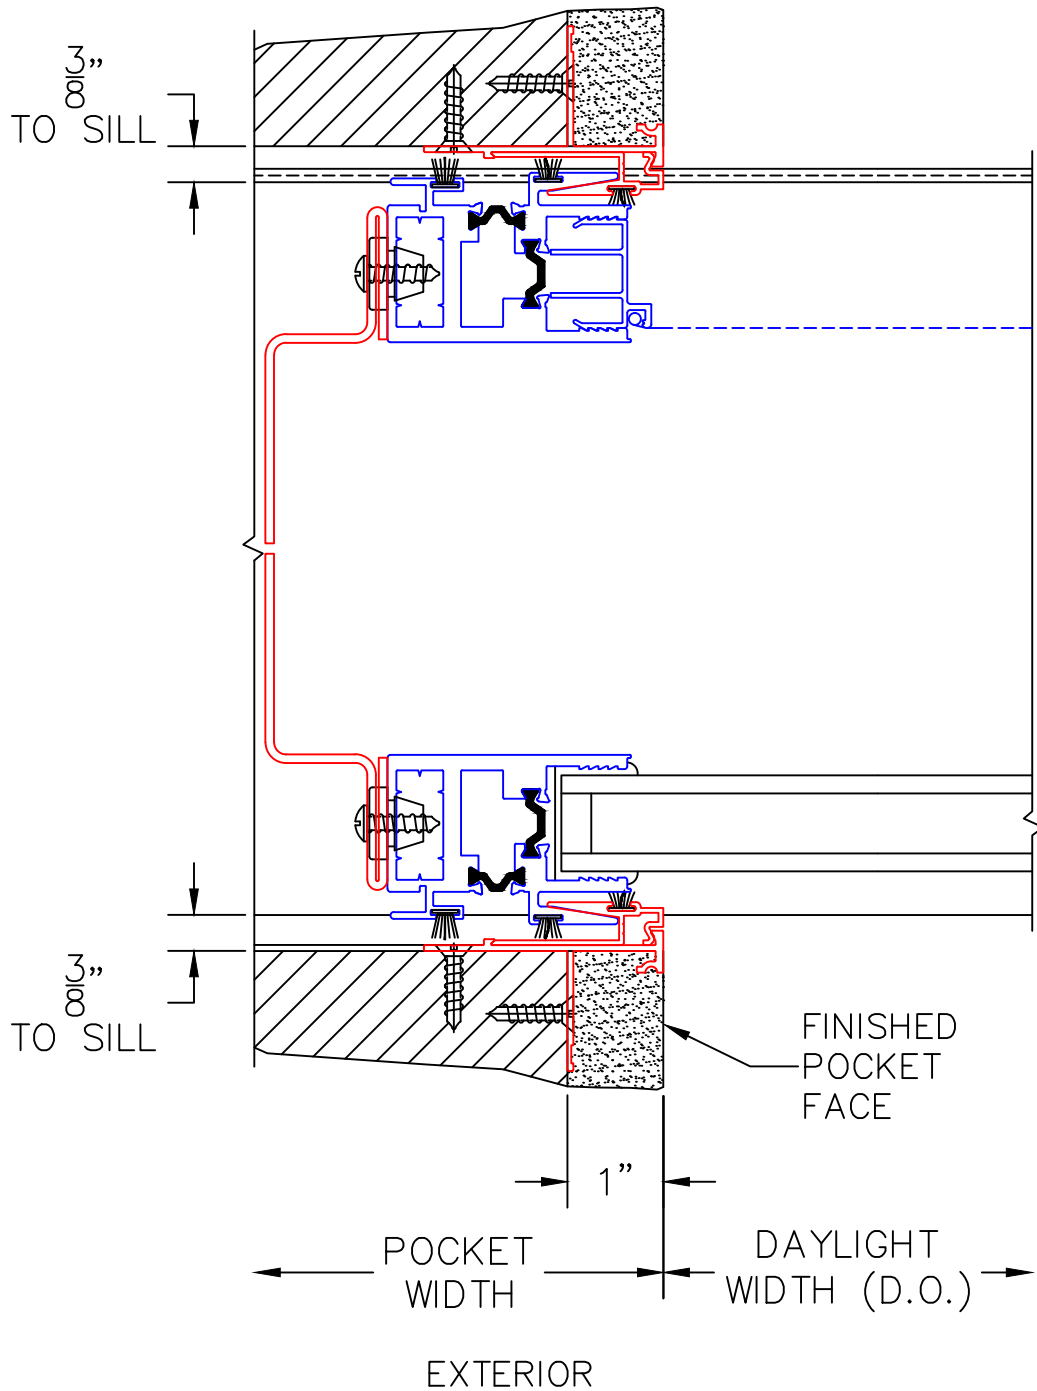

(USE RULER TO SCALE DIMENSIONS IN INCHES)
SCALE: 1/4

MULTI-SLIDE POCKET DOOR W/ SCREENS DETAILS

NOTE: CENTERLINES ARE NOT DIVIDED EQUALLY;
CONFIRM CENTERLINES WHEN REQUIRED.

- GLASS PENETRATION: 11/16"
- *NET FRAME WIDTH DOES NOT INCLUDE SILL PAN.
- SILL PAN EXTENDS 1/8" BEYOND EACH JAMB
- FOR ADDITIONAL OPTIONS AND UPGRADES SEE DRAWINGS 3070-T-08 AND 3070-T-09.

1

MULTI-SLIDE
HEAD DETAIL

(USE RULER TO SCALE DIMENSIONS IN INCHES)

SCALE: 3/4

PXX DOOR SHOWN

(USE RULER TO SCALE DIMENSIONS IN INCHES)

SCALE: 1/2

MULTI-SLIDE DOOR DETAILS
PXX DOOR SHOWN

(USE RULER TO SCALE DIMENSIONS IN INCHES)

SCALE: 1/2

MULTI-SLIDE DOOR DETAILS
PXX DOOR SHOWN

4

2-PIECE POCKET
INTERLOCKER

(USE RULER TO SCALE DIMENSIONS IN INCHES)

SCALE: 3/4

MULTI-SLIDE DOOR DETAILS
PXX DOOR SHOWN

5

INTERLOCKERS

2 1/2"

EXTERIOR

(USE RULER TO SCALE DIMENSIONS IN INCHES)

SCALE: 3/4

MULTI-SLIDE DOOR DETAILS
PXX DOOR SHOWN

(USE RULER TO SCALE DIMENSIONS IN INCHES)