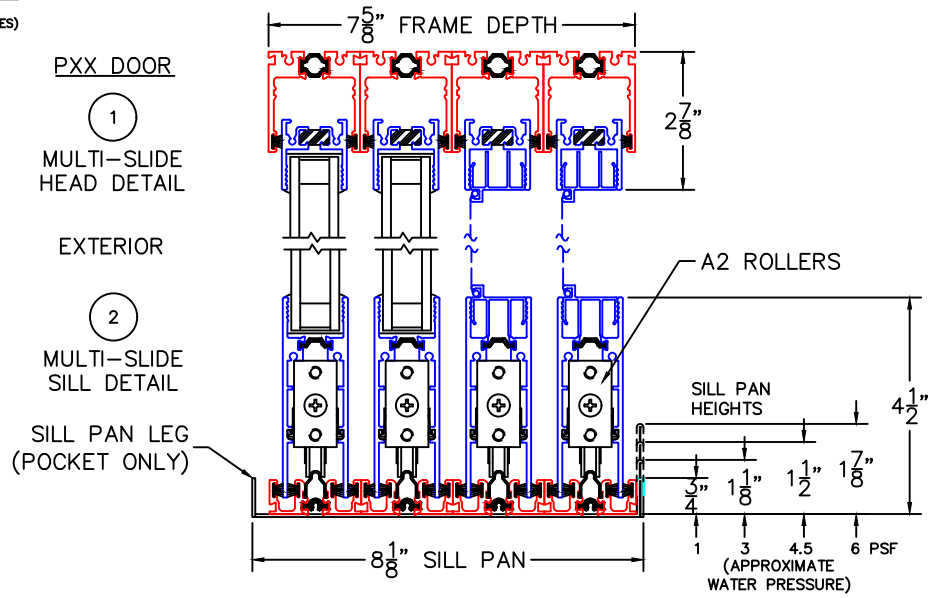

(USE RULER TO SCALE DIMENSIONS IN INCHES)
SCALE: 1/4

MULTI-SLIDE POCKET DOOR W/ SCREENS DETAILS

NOTE: CENTERLINES ARE NOT DIVIDED EQUALLY;
CONFIRM CENTERLINES WHEN REQUIRED.

- GLASS PENETRATION: 11/16"
- *NET FRAME WIDTH DOES NOT INCLUDE SILL PAN.
- SILL PAN EXTENDS 1/8" BEYOND EACH JAMB
- FOR ADDITIONAL OPTIONS AND UPGRADES SEE DRAWINGS 3070-T-08 AND 3070-T-09.

- ENCLOSED PX AND XP DOORS MAY REQUIRE POCKET DEMO FOR PANEL REMOVAL.
- EXTERIOR RATED PRODUCTS HAVE WEEP SLOTS ON HORIZONTAL SILLS.

(USE RULER TO SCALE DIMENSIONS IN INCHES)

SCALE: FULL

MULTI-SLIDE DOOR DETAILS PXX DOOR SHOWN

1

MULTI-SLIDE
HEAD DETAIL

(USE RULER TO SCALE DIMENSIONS IN INCHES)

SCALE: 3/4

PXX DOOR SHOWN

(USE RULER TO SCALE DIMENSIONS IN INCHES)

SCALE: 1/2

MULTI-SLIDE DOOR DETAILS
PXX DOOR SHOWN

(USE RULER TO SCALE DIMENSIONS IN INCHES)

SCALE: 1/2

MULTI-SLIDE DOOR DETAILS
PXX DOOR SHOWN

4

2-PIECE POCKET
INTERLOCKER

(USE RULER TO SCALE DIMENSIONS IN INCHES)

SCALE: 3/4

MULTI-SLIDE DOOR DETAILS
PXX DOOR SHOWN