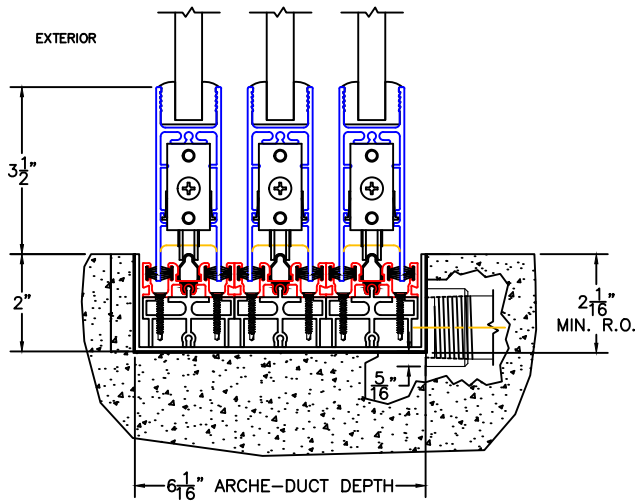

(USE RULER TO SCALE DIMENSIONS IN INCHES)

SCALE: 1/4"

2" ARCHE-DUCT

Important:

This product option requires extensive installation related planning.

1 1" BOTTOM DRAIN TO INTERIOR (OPT-A)

1A 1" BOTTOM DRAIN TO INTERIOR (OPT-B)

2 1" SIDE DRAIN TO INTERIOR (OPT-D)

2A 1" SIDE DRAIN TO EXTERIOR (OPT-E)

NOTES:

- \*FINISHED FLOOR BY OTHERS.
- ARCHE-DUCT DRAIN LOCATIONS AND SPACING PER ORDER.