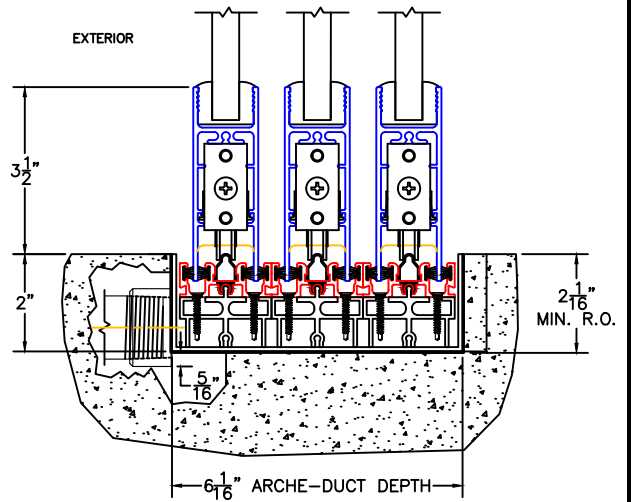

(USE RULER TO SCALE DIMENSIONS IN INCHES)

SCALE: 1/4"

2" ARCHE-DUCT

Important:

This product option requires extensive installation related planning.

1 1" BOTTOM DRAIN TO INTERIOR (OPT-A)

1A 1" BOTTOM DRAIN TO INTERIOR (OPT-B)

2 1" SIDE DRAIN TO INTERIOR (OPT-D)

2A 1" SIDE DRAIN TO EXTERIOR (OPT-E)

NOTES:

- \*FINISHED FLOOR BY OTHERS.
- ARCHE-DUCT DRAIN LOCATIONS AND SPACING PER ORDER.