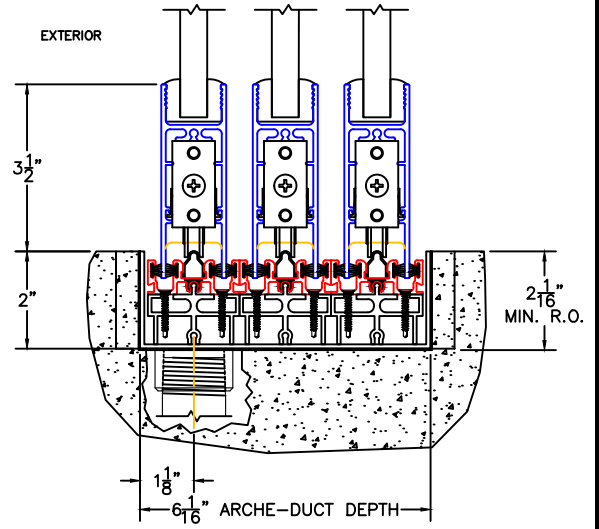

(USE RULER TO SCALE DIMENSIONS IN INCHES)

SCALE: 1/4"

2" ARCHE-DUCT

Important:

This product option requires extensive installation related planning.

1 1" BOTTOM DRAIN TO INTERIOR (OPT-A)

1A 1" BOTTOM DRAIN TO INTERIOR (OPT-B)

2 1" SIDE DRAIN TO INTERIOR (OPT-D)

2A 1" SIDE DRAIN TO EXTERIOR (OPT-E)

NOTES:

- \*FINISHED FLOOR BY OTHERS.
- ARCHE-DUCT DRAIN LOCATIONS AND SPACING PER ORDER.