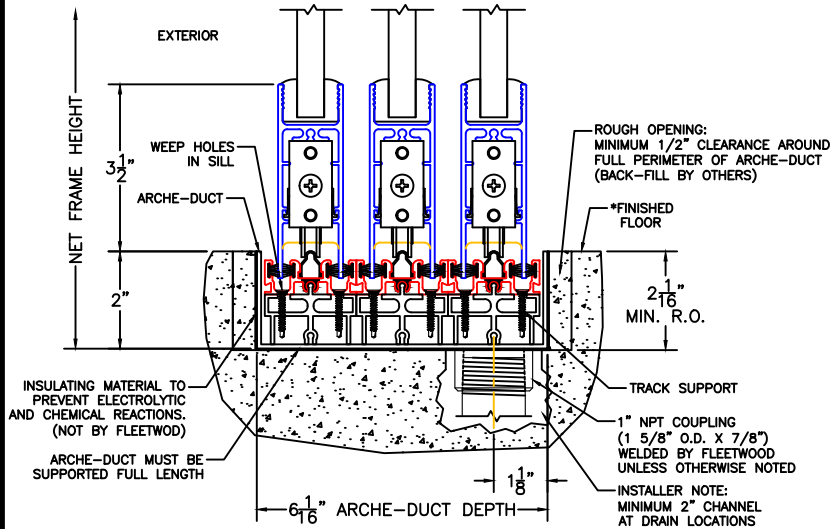

(USE RULER TO SCALE DIMENSIONS IN INCHES)

SCALE: 1/4"

2" ARCHE-DUCT

Important:

This product option requires extensive installation related planning.

1 1" BOTTOM DRAIN TO INTERIOR (OPT-A)

1A 1" BOTTOM DRAIN TO INTERIOR (OPT-B)

2 1" SIDE DRAIN TO INTERIOR (OPT-D)

2A 1" SIDE DRAIN TO EXTERIOR (OPT-E)

NOTES:

- \*FINISHED FLOOR BY OTHERS.
- ARCHE-DUCT DRAIN LOCATIONS AND SPACING PER ORDER.