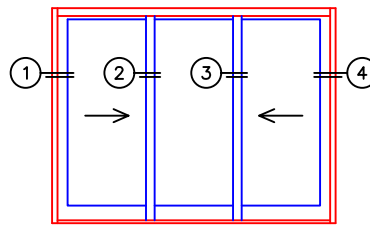

XOX W/SCREENS MULTI-SLIDE DOOR DETAILS

(USE RULER TO SCALE DIMENSIONS IN INCHES)
SCALE: 1/4

NOTE: CENTERLINES ARE NOT DIVIDED EQUALLY; CONFIRM CENTERLINES WHEN REQUIRED.

XOX DOOR

XOX-EQ DOOR

- *NET FRAME WIDTH DOES NOT INCLUDE SILL PAN.
- SILL PAN EXTENDS 1/8" BEYOND EACH JAMB.
- FOR ADDITIONAL OPTIONS AND UPGRADES SEE DRAWINGS 3070-07, 3070-08 & 3070-11.

- GLASS PENETRATION: 11/16"
- EXTERIOR RATED PRODUCTS HAVE WEEP SLOTS ON HORIZONTAL SILLS.