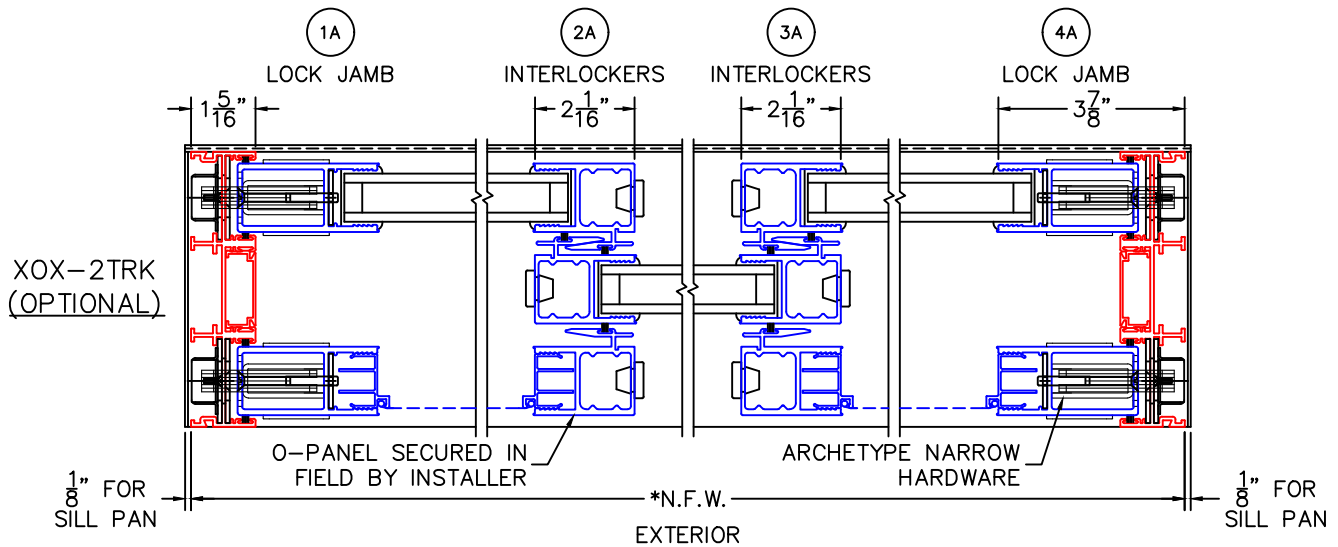

XOX W/SCREENS MULTI-SLIDE DOOR DETAILS

(USE RULER TO SCALE DIMENSIONS IN INCHES)
SCALE: 1/4

NOTE: CENTERLINES ARE NOT DIVIDED EQUALLY; CONFIRM CENTERLINES WHEN REQUIRED.

XOX DOOR

XOX-EQ DOOR

- *NET FRAME WIDTH DOES NOT INCLUDE SILL PAN.
- SILL PAN EXTENDS 1/8" BEYOND EACH JAMB.
- FOR ADDITIONAL OPTIONS AND UPGRADES SEE DRAWINGS 3070-07, 3070-08 & 3070-11.

- GLASS PENETRATION: 11/16"
- EXTERIOR RATED PRODUCTS HAVE WEEP SLOTS ON HORIZONTAL SILLS.