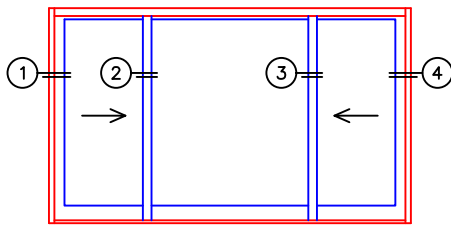

XOX W/SCREENS MULTI-SLIDE DOOR DETAILS

(USE RULER TO SCALE DIMENSIONS IN INCHES)
SCALE: 1/4

NOTE: CENTERLINES ARE NOT DIVIDED EQUALLY; CONFIRM CENTERLINES WHEN REQUIRED.

XOX DOOR

XOX-EQ DOOR

- *NET FRAME WIDTH DOES NOT INCLUDE SILL PAN.
- SILL PAN EXTENDS 1/8" BEYOND EACH JAMB.
- FOR ADDITIONAL OPTIONS AND UPGRADES SEE DRAWINGS 3070-07, 3070-08 & 3070-11.

- GLASS PENETRATION: 11/16"
- EXTERIOR RATED PRODUCTS HAVE WEEP SLOTS ON HORIZONTAL SILLS.