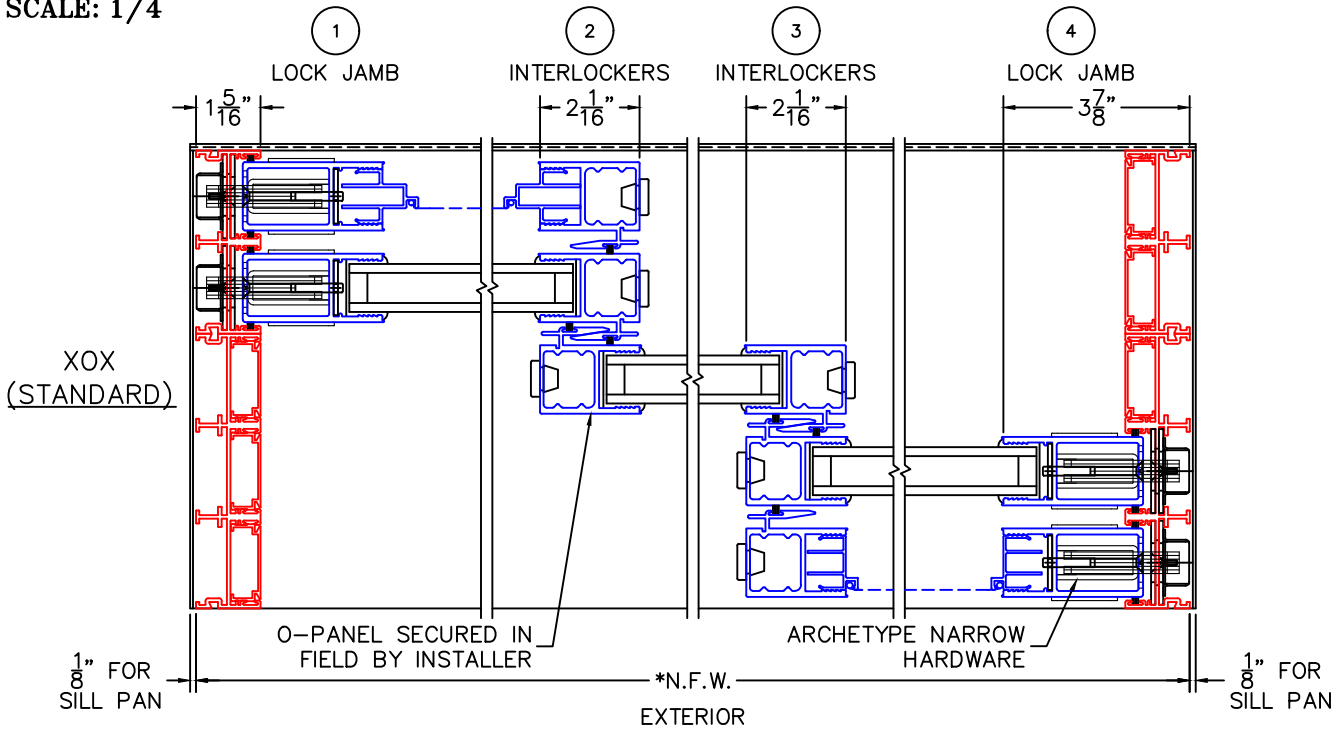

XOX W/SCREENS MULTI-SLIDE DOOR DETAILS

(USE RULER TO SCALE DIMENSIONS IN INCHES)
SCALE: 1/4

NOTE: CENTERLINES ARE NOT DIVIDED EQUALLY; CONFIRM CENTERLINES WHEN REQUIRED.

XOX DOOR

XOX-EQ DOOR

- *NET FRAME WIDTH DOES NOT INCLUDE SILL PAN.
- SILL PAN EXTENDS 1/8" BEYOND EACH JAMB.
- FOR ADDITIONAL OPTIONS AND UPGRADES SEE DRAWINGS 3070-07, 3070-08 & 3070-11.

- GLASS PENETRATION: 11/16"
- EXTERIOR RATED PRODUCTS HAVE WEEP SLOTS ON HORIZONTAL SILLS.