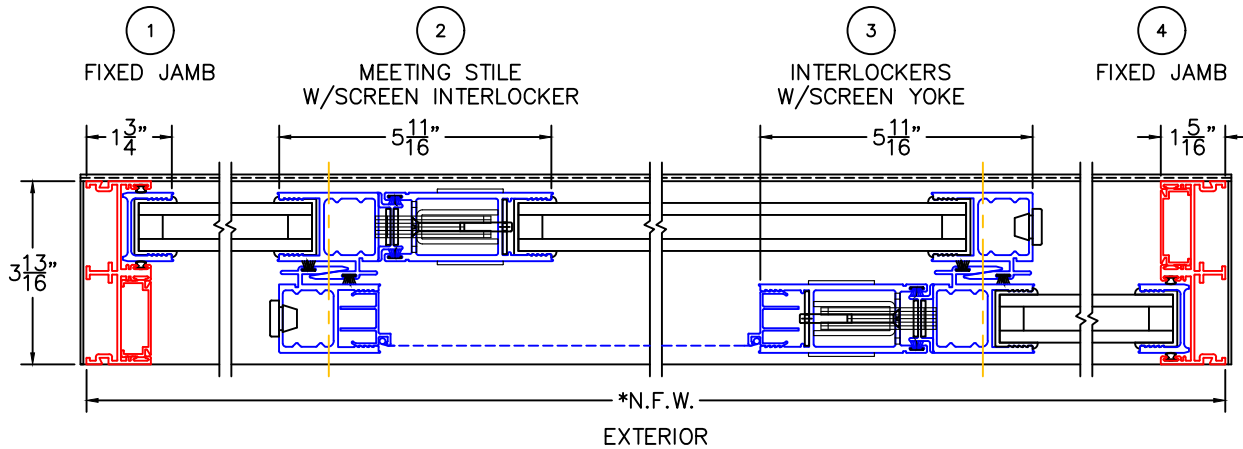

(USE RULER TO SCALE DIMENSIONS IN INCHES)

SCALE: 1/4

MULTI-SLIDE DOOR DETAILS OIXO SHOWN (OIXO OPPOSITE)

CONFIGURATION (A): SCREEN INTERLOCKER "YES" WITH SCREEN