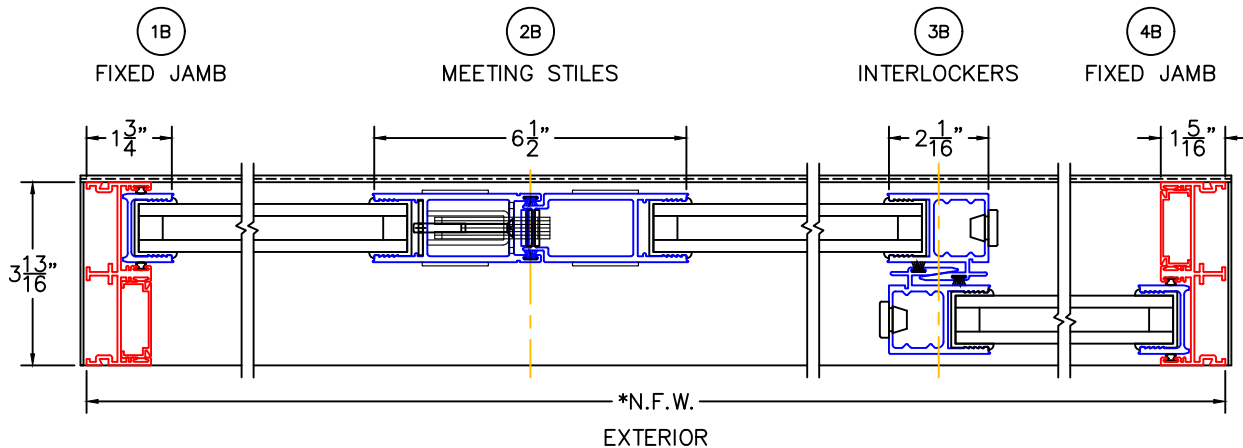

(USE RULER TO SCALE DIMENSIONS IN INCHES)

**SCALE: 1/4**

## MULTI-SLIDE DOOR DETAILS OIXO SHOWN (OIXO OPPOSITE)

### CONFIGURATION (A): SCREEN INTERLOCKER "YES" WITH SCREEN

### CONFIGURATION (C): SCREEN INTERLOCKER "NO" (DOES NOT ACCEPT SCREENS)

-\*NET FRAME WIDTH DOES NOT INCLUDE SILL PAN.

-SILL PAN EXTENDS 1/8" BEYOND EACH JAMB.

-CONFIGURATIONS (A) AND (B) REQUIRE FLUSH STACK.