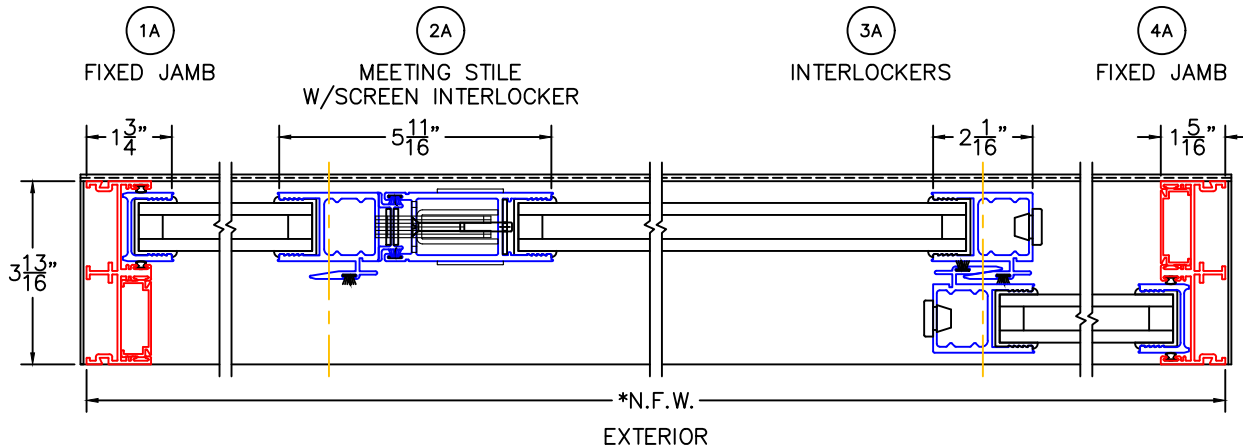

(USE RULER TO SCALE DIMENSIONS IN INCHES)

**SCALE: 1/4**

## MULTI-SLIDE DOOR DETAILS OIXO SHOWN (OIXO OPPOSITE)

### CONFIGURATION (C): SCREEN INTERLOCKER "NO" (DOES NOT ACCEPT SCREENS)

-\*NET FRAME WIDTH DOES NOT INCLUDE SILL PAN.

-SILL PAN EXTENDS 1/8" BEYOND EACH JAMB.

-CONFIGURATIONS (A) AND (B) REQUIRE FLUSH STACK.

-FOR ADDITIONAL OPTIONS AND UPGRADES SEE DRAWINGS 3070-07, 3070-08, &amp; 3070-11.

 -GLASS PENETRATION: 11/16"  
 -EXTERIOR RATED PRODUCTS HAVE WEEP SLOTS ON HORIZONTAL SILLS.