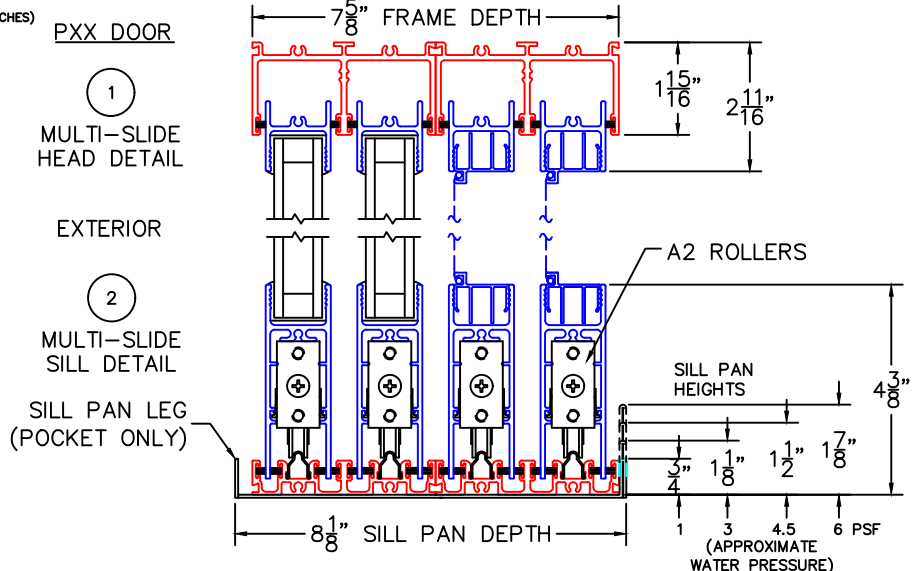

(USE RULER TO SCALE DIMENSIONS IN INCHES)
SCALE: 1/4

MULTI-SLIDE POCKET DOOR DETAILS WITH SCREENS

NOTE: CENTERLINES ARE NOT DIVIDED EQUALLY; CONFIRM CENTERLINES WHEN REQUIRED.

- GLASS PENETRATION: 11/16"
- ENCLOSED PX AND XP DOORS MAY REQUIRE POCKET DEMO FOR PANEL REMOVAL
- *NET FRAME WIDTH DOES NOT INCLUDE SILL PAN.
- SILL PAN EXTENDS 1/8" BEYOND EACH JAMB.

- FOR ADDITIONAL OPTIONS AND UPGRADES SEE DRAWINGS 3070-07, 3070-08 & 3070-11.
- EXTERIOR RATED PRODUCTS HAVE WEEP SLOTS ON HORIZONTAL SILLS.

(USE RULER TO SCALE DIMENSIONS IN INCHES)

SCALE: FULL

PXX DOOR

EXTERIOR

(USE RULER TO SCALE DIMENSIONS IN INCHES)

SCALE: FULL

6

PXX DOOR

LOCK JAMB

$3\frac{7}{8}$ "

$7\frac{5}{8}$ "
FRAME
DEPTH

ARCHETYPE NARROW
HARDWARE

EXTERIOR

$1\frac{5}{16}$ "

DAYLIGHT WIDTH (D.O.)

(USE RULER TO SCALE DIMENSIONS IN INCHES)

SCALE: FULL

PXXIXXP DOOR

7