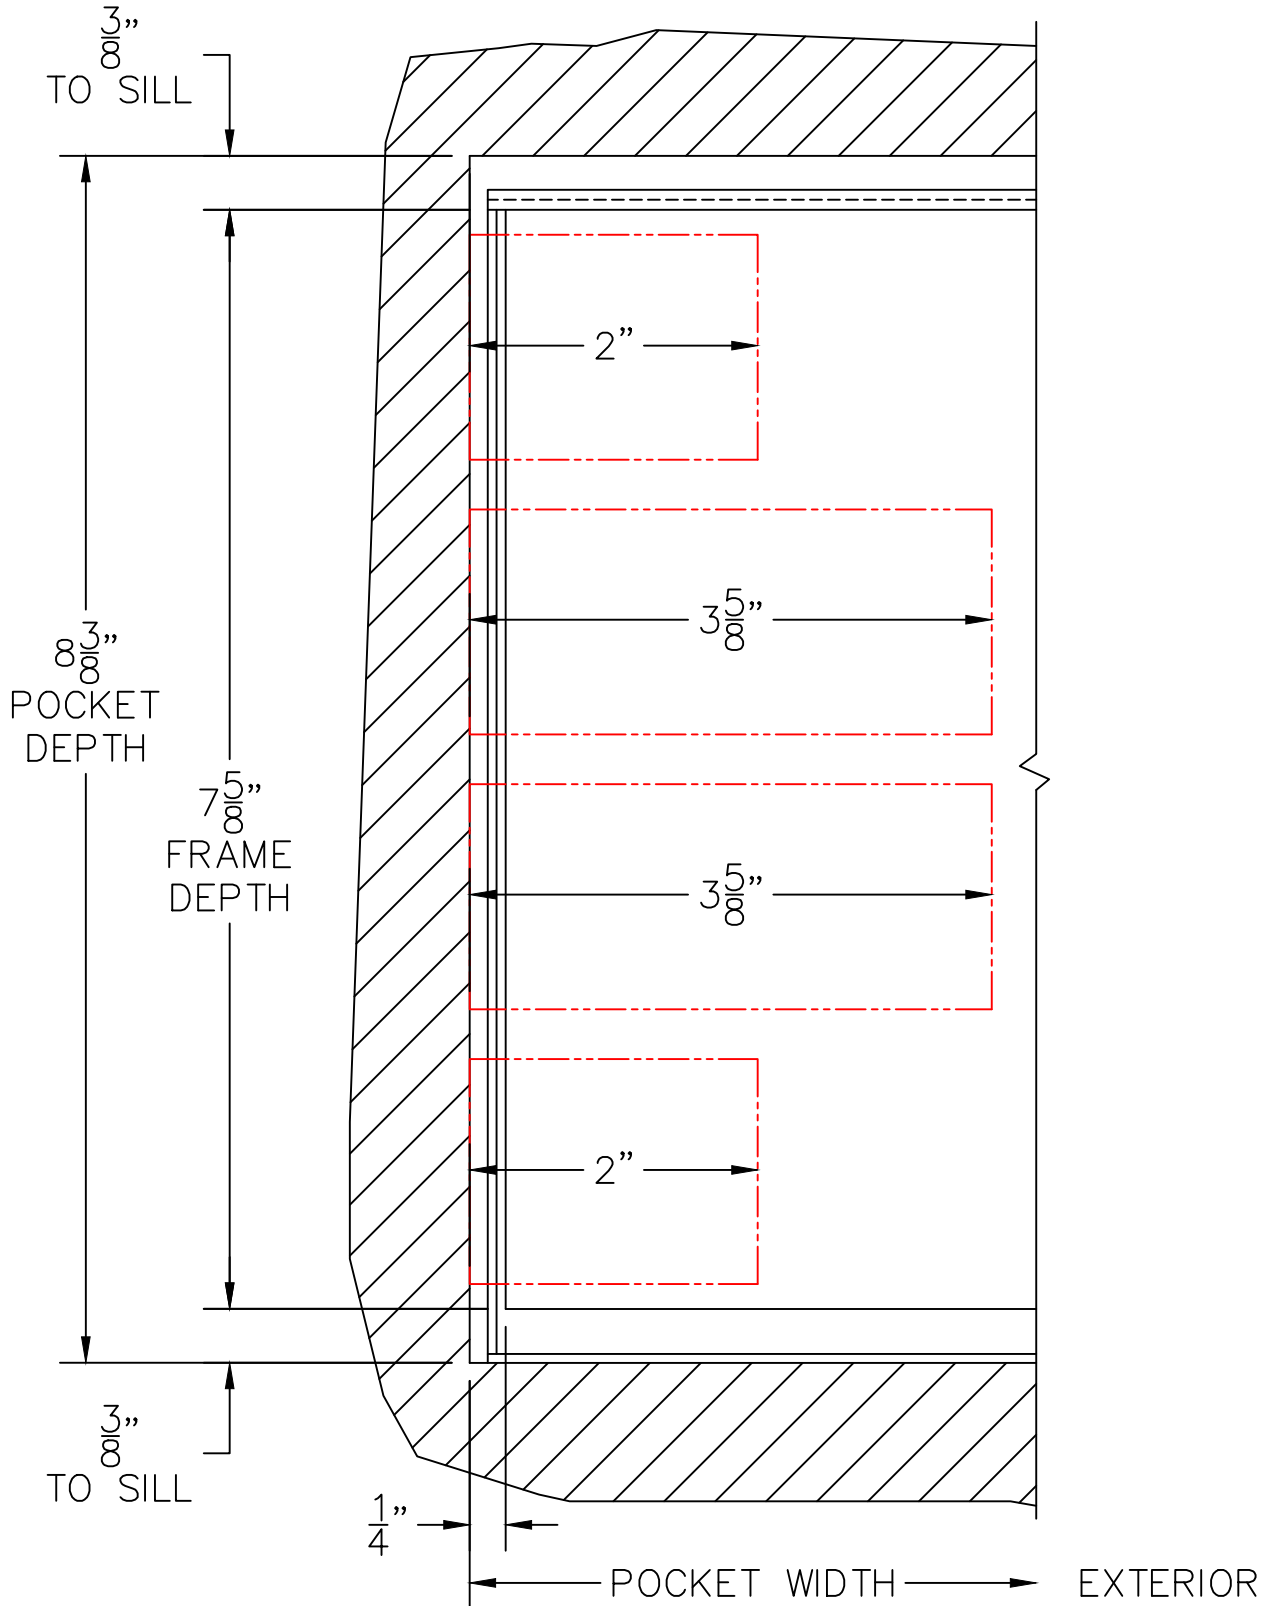

(USE RULER TO SCALE DIMENSIONS IN INCHES)

SCALE: 3/4

PXX DOOR

3

POCKET JAMB