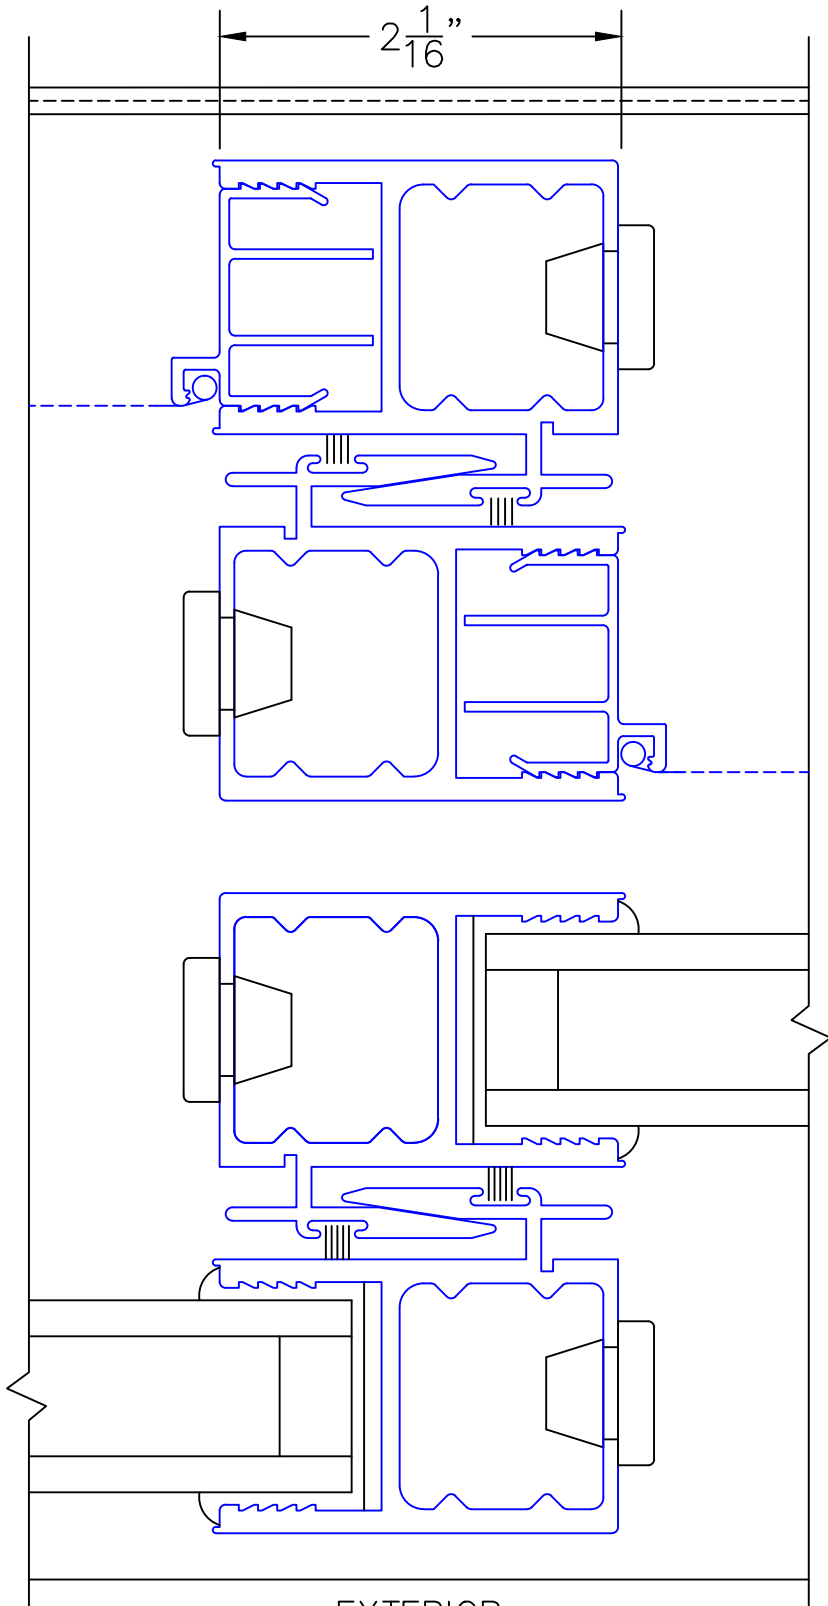

(USE RULER TO SCALE DIMENSIONS IN INCHES)
SCALE: 1/4

MULTI-SLIDE POCKET DOOR DETAILS WITH SCREENS

NOTE: CENTERLINES ARE NOT DIVIDED EQUALLY; CONFIRM CENTERLINES WHEN REQUIRED.

- GLASS PENETRATION: 11/16"
- ENCLOSED PX AND XP DOORS MAY REQUIRE POCKET DEMO FOR PANEL REMOVAL
- *NET FRAME WIDTH DOES NOT INCLUDE SILL PAN.
- SILL PAN EXTENDS 1/8" BEYOND EACH JAMB.

2-1/2" SIGHTLINE INTERLOCKER

4
2-PIECE
POCKET
INTERLOCKER

(USE RULER TO SCALE DIMENSIONS IN INCHES)

SCALE: FULL

PXX DOOR

5

INTERLOCKERS

2 1/16"

EXTERIOR

(USE RULER TO SCALE DIMENSIONS IN INCHES)

SCALE: FULL

6

PXX DOOR

LOCK JAMB

$3\frac{7}{8}$ "

$7\frac{5}{8}$ "
FRAME
DEPTH

ARCHETYPE NARROW
HARDWARE

EXTERIOR

$1\frac{5}{16}$ "

DAYLIGHT WIDTH (D.O.)

(USE RULER TO SCALE DIMENSIONS IN INCHES)

SCALE: FULL

PXXIXXP DOOR

7