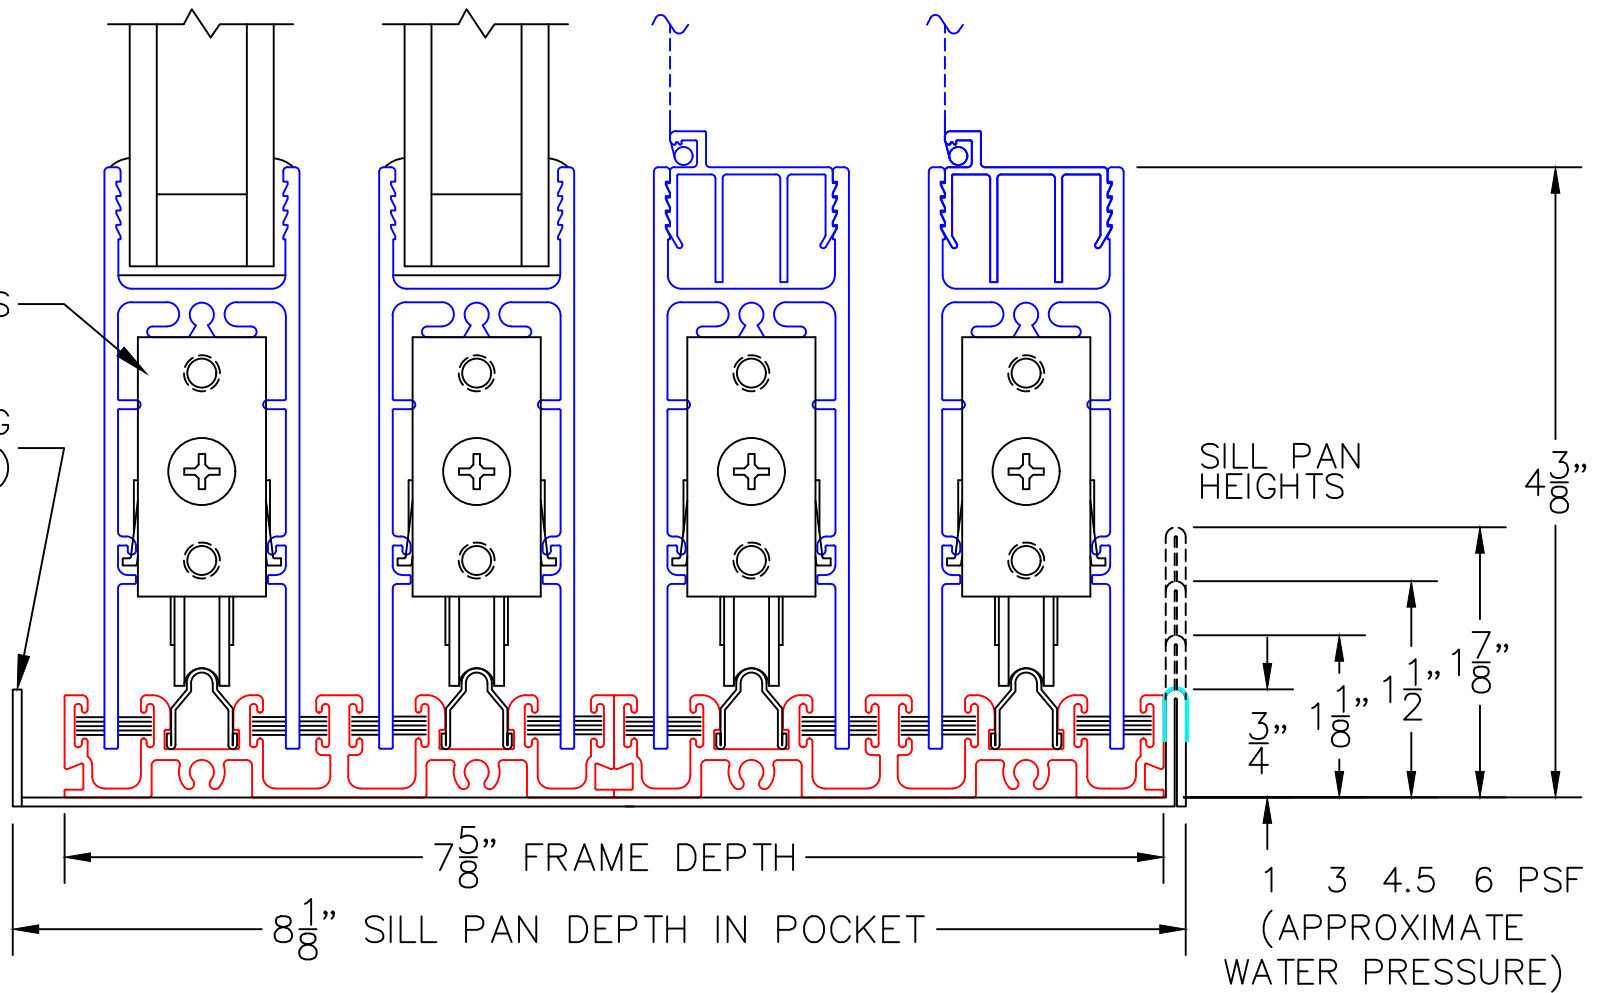

(USE RULER TO SCALE DIMENSIONS IN INCHES)

SCALE: 3/4

PXX DOOR

EXTERIOR

2

MULTI-SLIDE
SILL DETAIL

A2 ROLLERS

SILL PAN LEG
(POCKET ONLY)