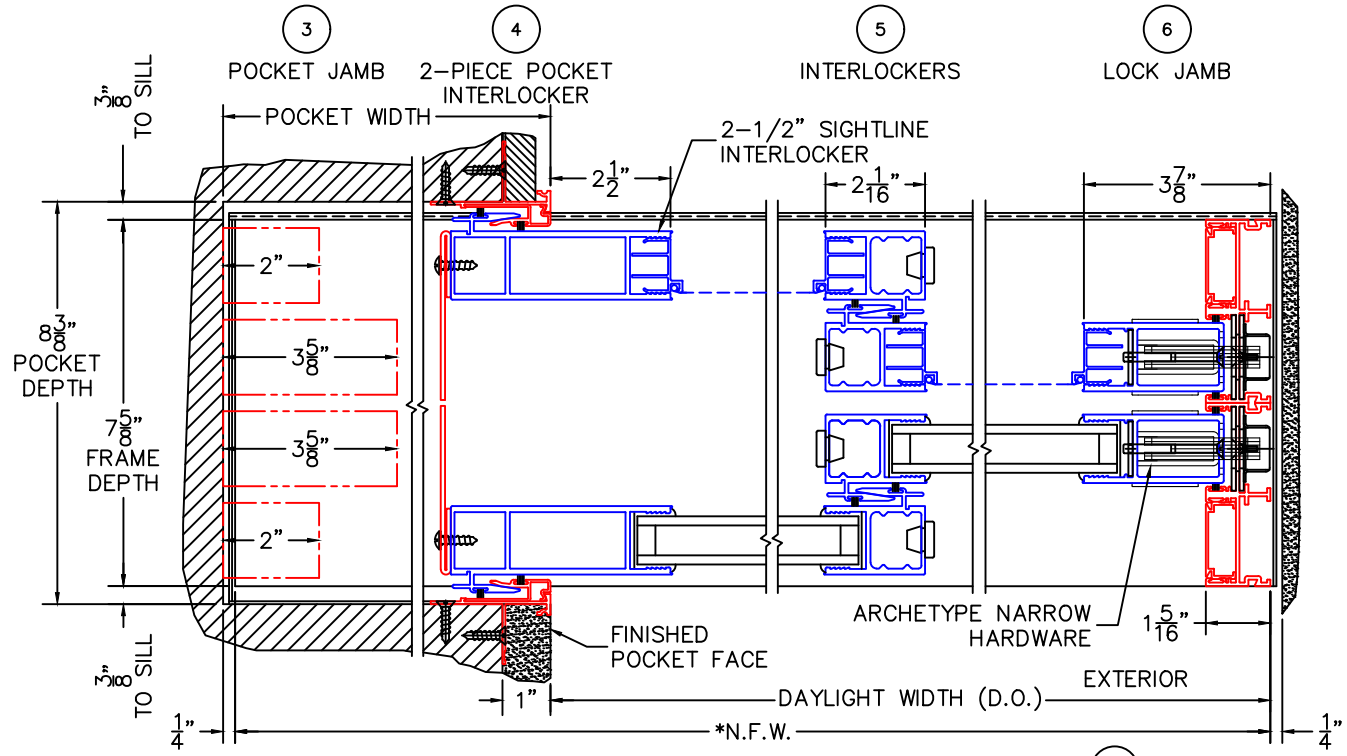

(USE RULER TO SCALE DIMENSIONS IN INCHES)
SCALE: 1/4

MULTI-SLIDE POCKET DOOR DETAILS WITH SCREENS

NOTE: CENTERLINES ARE NOT DIVIDED EQUALLY; CONFIRM CENTERLINES WHEN REQUIRED.

- GLASS PENETRATION: 11/16"
- ENCLOSED PX AND XP DOORS MAY REQUIRE POCKET DEMO FOR PANEL REMOVAL
- *NET FRAME WIDTH DOES NOT INCLUDE SILL PAN.
- SILL PAN EXTENDS 1/8" BEYOND EACH JAMB.

- FOR ADDITIONAL OPTIONS AND UPGRADES SEE DRAWINGS 3070-07, 3070-08 & 3070-11.
- EXTERIOR RATED PRODUCTS HAVE WEEP SLOTS ON HORIZONTAL SILLS.

(USE RULER TO SCALE DIMENSIONS IN INCHES)

SCALE: FULL

PXX DOOR

(USE RULER TO SCALE DIMENSIONS IN INCHES)

SCALE: 3/4

PXX DOOR

EXTERIOR

2

MULTI-SLIDE
SILL DETAIL

A2 ROLLERS

SILL PAN LEG
(POCKET ONLY)

2-1/2" SIGHTLINE INTERLOCKER

4
2-PIECE
POCKET
INTERLOCKER

(USE RULER TO SCALE DIMENSIONS IN INCHES)

SCALE: FULL

PXX DOOR

5

INTERLOCKERS

2 1/16"