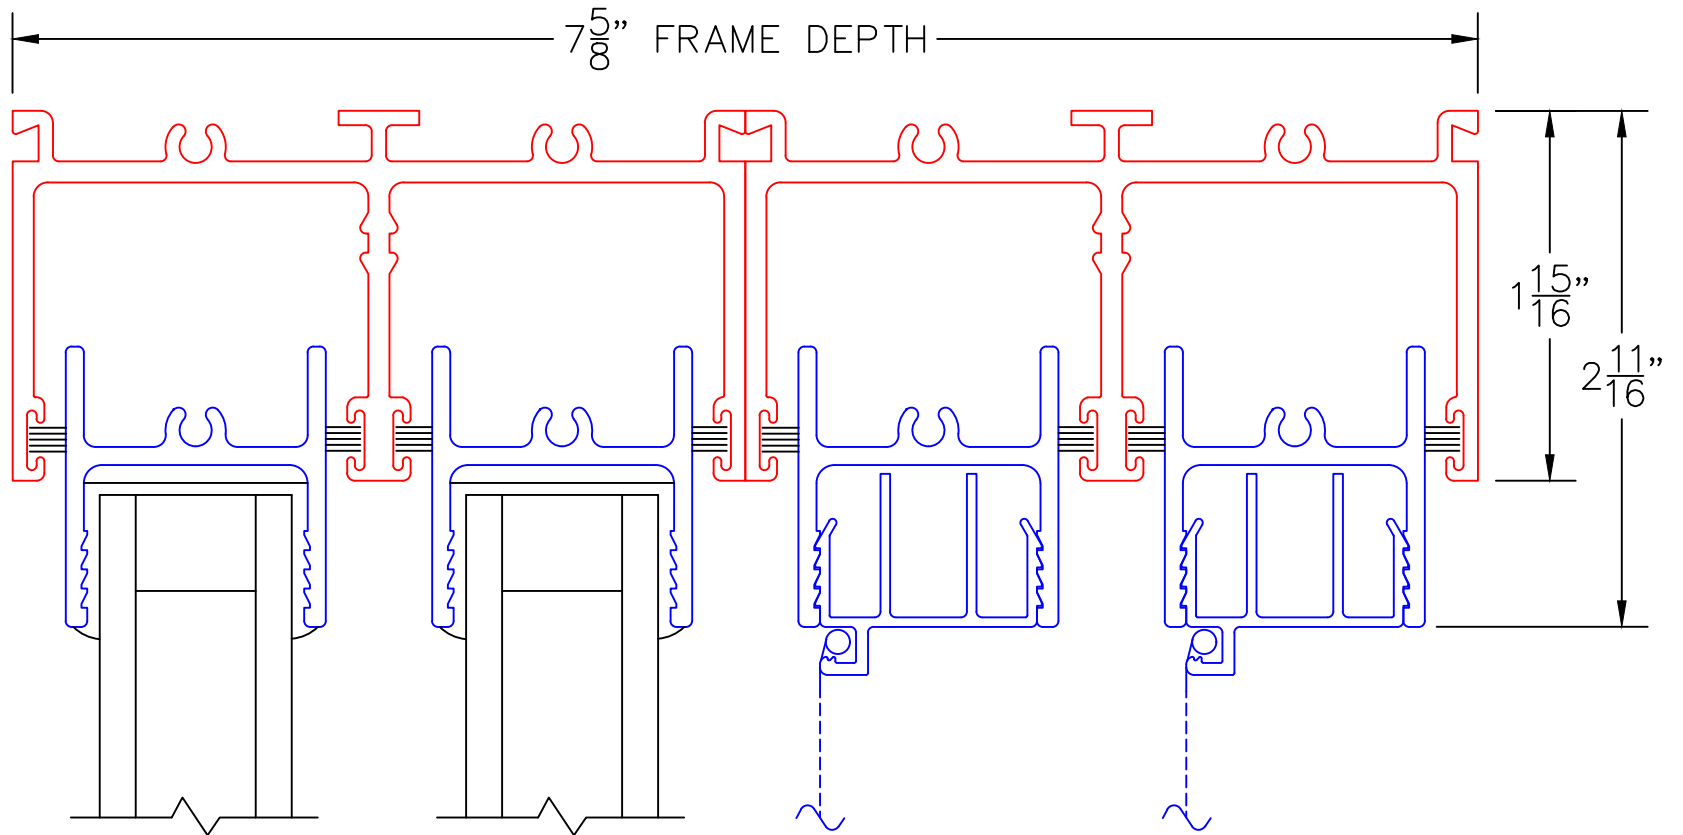

(USE RULER TO SCALE DIMENSIONS IN INCHES)
SCALE: 1/4

MULTI-SLIDE POCKET DOOR DETAILS WITH SCREENS

NOTE: CENTERLINES ARE NOT DIVIDED EQUALLY; CONFIRM CENTERLINES WHEN REQUIRED.

- GLASS PENETRATION: 11/16"
- ENCLOSED PX AND XP DOORS MAY REQUIRE POCKET DEMO FOR PANEL REMOVAL
- *NET FRAME WIDTH DOES NOT INCLUDE SILL PAN.
- SILL PAN EXTENDS 1/8" BEYOND EACH JAMB.

- FOR ADDITIONAL OPTIONS AND UPGRADES SEE DRAWINGS 3070-07, 3070-08 & 3070-11.
- EXTERIOR RATED PRODUCTS HAVE WEEP SLOTS ON HORIZONTAL SILLS.

(USE RULER TO SCALE DIMENSIONS IN INCHES)

SCALE: FULL

PXX DOOR

(USE RULER TO SCALE DIMENSIONS IN INCHES)

SCALE: 3/4

PXX DOOR

EXTERIOR

2

MULTI-SLIDE
SILL DETAIL

A2 ROLLERS

SILL PAN LEG
(POCKET ONLY)

2-1/2" SIGHTLINE INTERLOCKER

4
2-PIECE
POCKET
INTERLOCKER

(USE RULER TO SCALE DIMENSIONS IN INCHES)

SCALE: FULL

PXX DOOR

5

INTERLOCKERS

2 1/16"