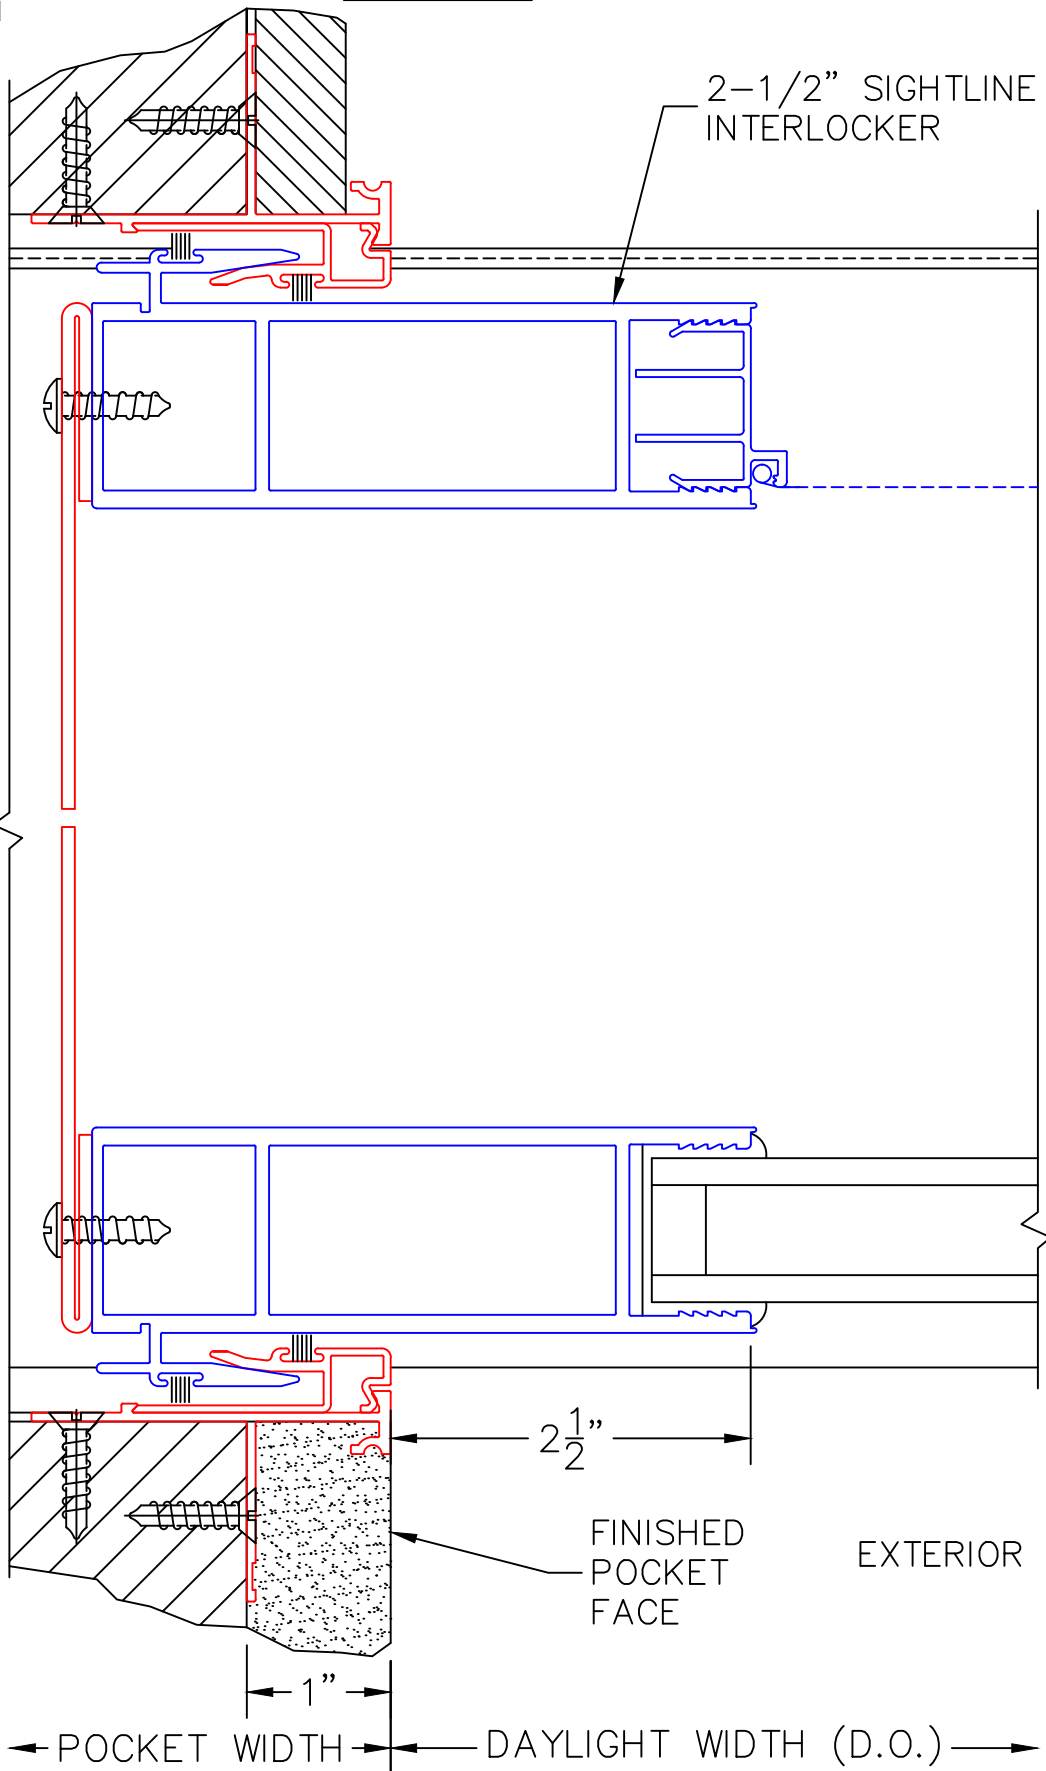

(USE RULER TO SCALE DIMENSIONS IN INCHES)
SCALE: 1/4

MULTI-SLIDE POCKET DOOR DETAILS WITH SCREENS

NOTE: CENTERLINES ARE NOT DIVIDED EQUALLY; CONFIRM CENTERLINES WHEN REQUIRED.

- GLASS PENETRATION: 11/16"
- ENCLOSED PX AND XP DOORS MAY REQUIRE POCKET DEMO FOR PANEL REMOVAL
- *NET FRAME WIDTH DOES NOT INCLUDE SILL PAN.
- SILL PAN EXTENDS 1/8" BEYOND EACH JAMB.

2-1/2" SIGHTLINE INTERLOCKER

4
2-PIECE
POCKET
INTERLOCKER

(USE RULER TO SCALE DIMENSIONS IN INCHES)

SCALE: FULL

PXX DOOR

5

INTERLOCKERS

2 1/16"

EXTERIOR

(USE RULER TO SCALE DIMENSIONS IN INCHES)

SCALE: FULL

6

PXX DOOR

LOCK JAMB

$3\frac{7}{8}$ "

$7\frac{5}{8}$ "
FRAME
DEPTH

ARCHETYPE NARROW
HARDWARE

EXTERIOR

$1\frac{5}{16}$ "

DAYLIGHT WIDTH (D.O.)

(USE RULER TO SCALE DIMENSIONS IN INCHES)

SCALE: FULL

PXXIXXP DOOR

7