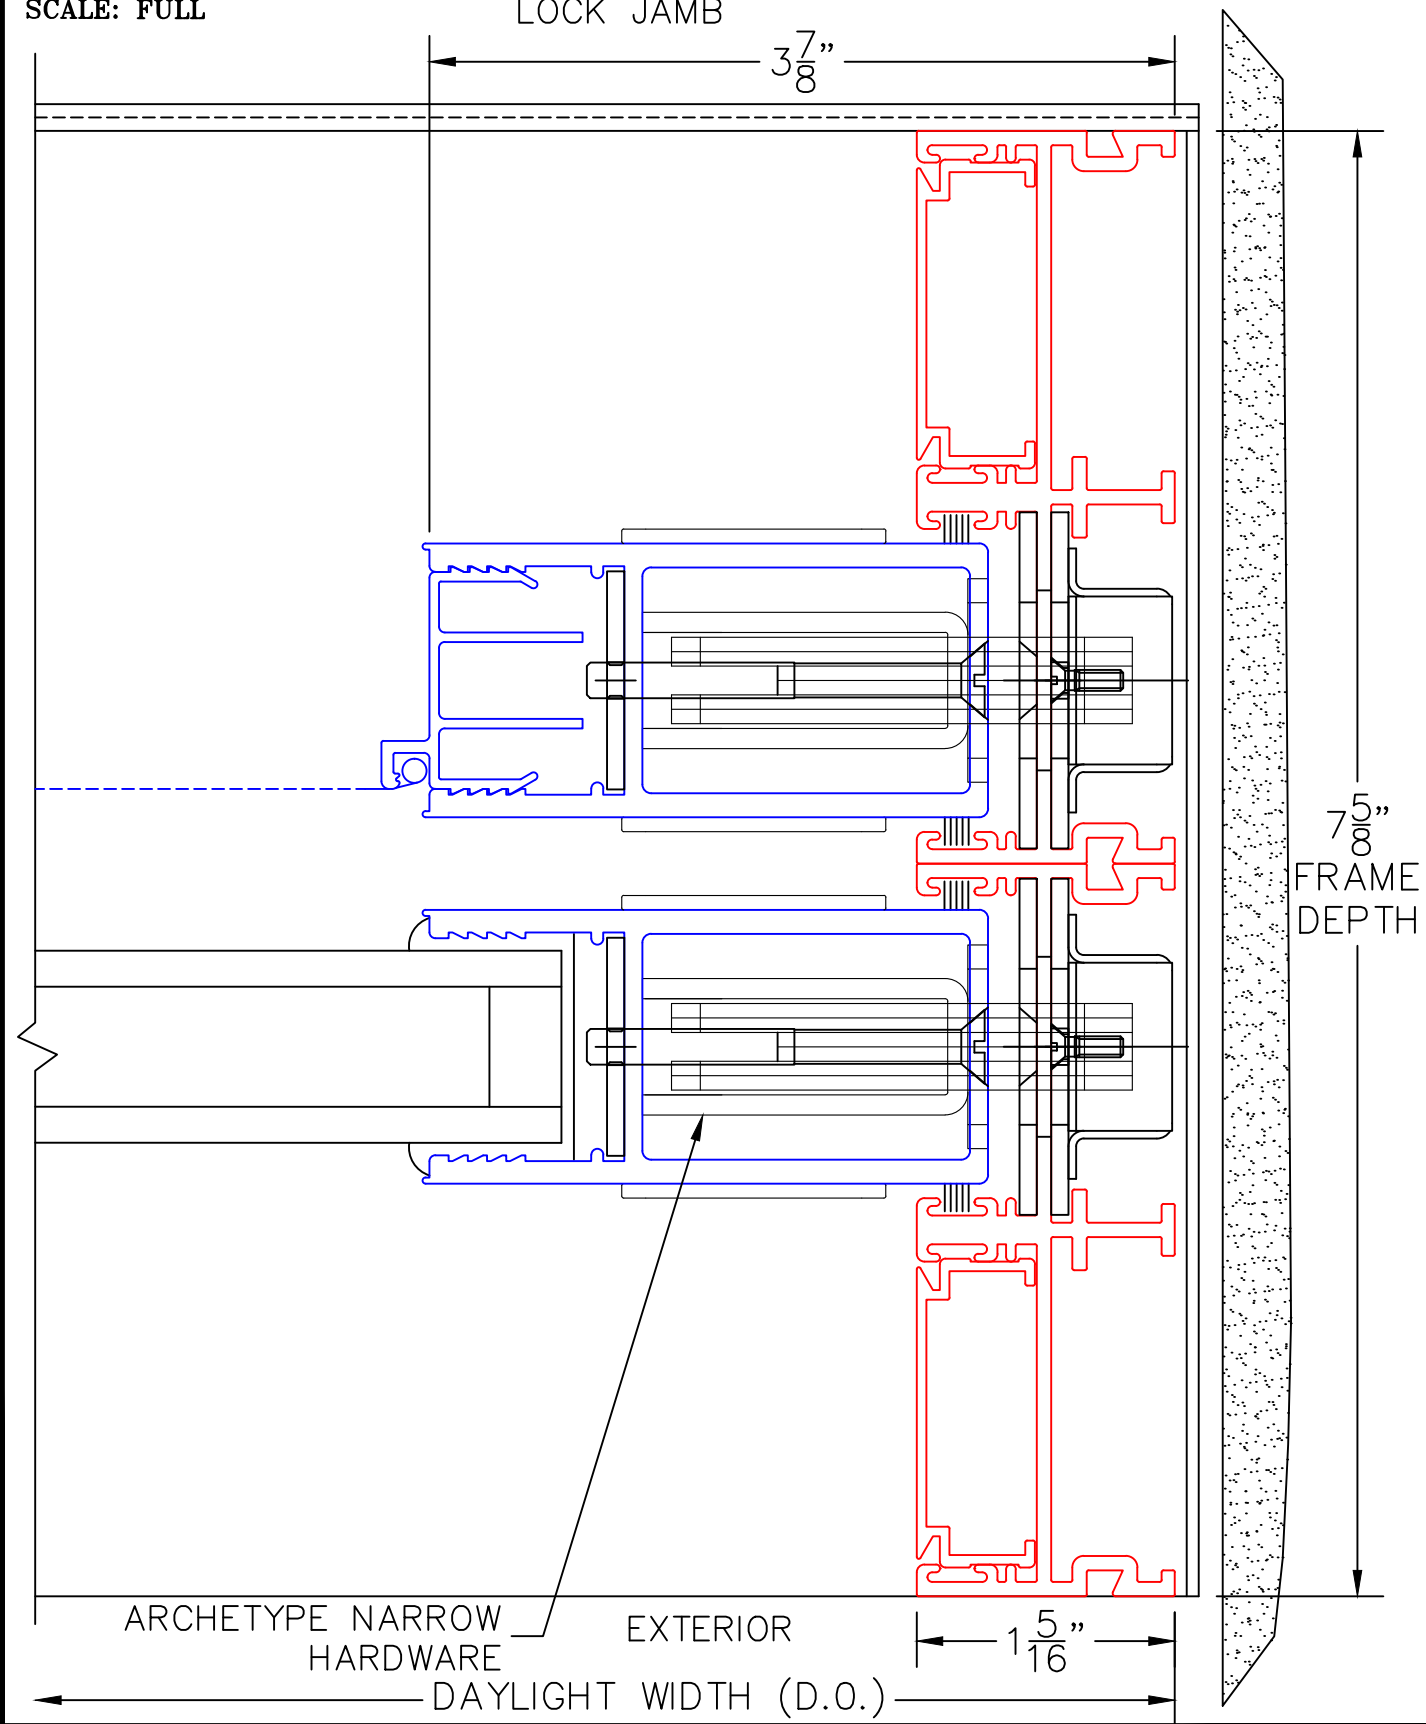

(USE RULER TO SCALE DIMENSIONS IN INCHES)
SCALE: 1/4

MULTI-SLIDE POCKET DOOR DETAILS WITH SCREENS

NOTE: CENTERLINES ARE NOT DIVIDED EQUALLY; CONFIRM CENTERLINES WHEN REQUIRED.

- GLASS PENETRATION: 11/16"
- ENCLOSED PX AND XP DOORS MAY REQUIRE POCKET DEMO FOR PANEL REMOVAL
- *NET FRAME WIDTH DOES NOT INCLUDE SILL PAN.
- SILL PAN EXTENDS 1/8" BEYOND EACH JAMB.

EXTERIOR

(USE RULER TO SCALE DIMENSIONS IN INCHES)

SCALE: FULL

6

PXX DOOR

LOCK JAMB

$3\frac{7}{8}$ "

$7\frac{5}{8}$ "
FRAME
DEPTH

ARCHETYPE NARROW
HARDWARE

EXTERIOR

$1\frac{5}{16}$ "

DAYLIGHT WIDTH (D.O.)

(USE RULER TO SCALE DIMENSIONS IN INCHES)

SCALE: FULL

PXXIXXP DOOR

7