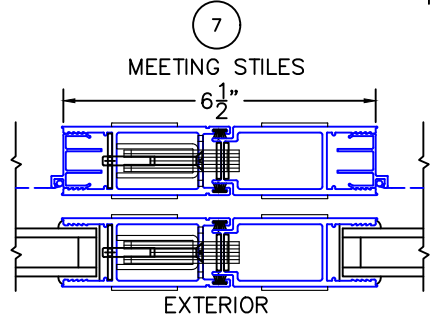

(USE RULER TO SCALE DIMENSIONS IN INCHES)
SCALE: 1/4

MULTI-SLIDE POCKET DOOR DETAILS WITH SCREENS

NOTE: CENTERLINES ARE NOT DIVIDED EQUALLY; CONFIRM CENTERLINES WHEN REQUIRED.

- GLASS PENETRATION: 11/16"
- ENCLOSED PX AND XP DOORS MAY REQUIRE POCKET DEMO FOR PANEL REMOVAL
- *NET FRAME WIDTH DOES NOT INCLUDE SILL PAN.
- SILL PAN EXTENDS 1/8" BEYOND EACH JAMB.

- FOR ADDITIONAL OPTIONS AND UPGRADES SEE DRAWINGS 3070-07, 3070-08 & 3070-11.
- EXTERIOR RATED PRODUCTS HAVE WEEP SLOTS ON HORIZONTAL SILLS.

(USE RULER TO SCALE DIMENSIONS IN INCHES)

SCALE: FULL

PXX DOOR

(USE RULER TO SCALE DIMENSIONS IN INCHES)

SCALE: 3/4

PXX DOOR

3

POCKET JAMB

(USE RULER TO SCALE DIMENSIONS IN INCHES)

SCALE: 3/4

PXX DOOR

EXTERIOR

(USE RULER TO SCALE DIMENSIONS IN INCHES)

SCALE: FULL

6

PXX DOOR

LOCK JAMB

$3\frac{7}{8}$ "

$7\frac{5}{8}$ "
FRAME
DEPTH