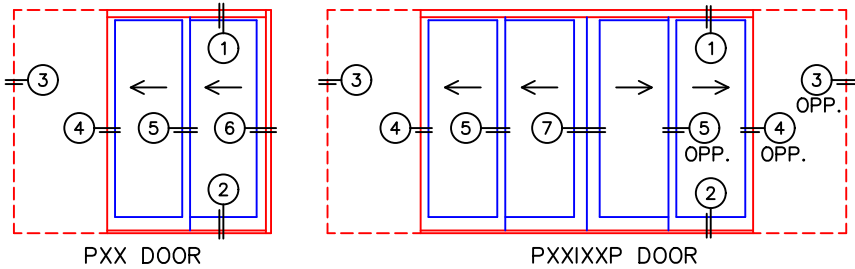

(USE RULER TO SCALE DIMENSIONS IN INCHES)
SCALE: 1/4

MULTI-SLIDE POCKET DOOR DETAILS WITH SCREENS

NOTE: CENTERLINES ARE NOT DIVIDED EQUALLY; CONFIRM CENTERLINES WHEN REQUIRED.

- GLASS PENETRATION: 11/16"
- ENCLOSED PX AND XP DOORS MAY REQUIRE POCKET DEMO FOR PANEL REMOVAL
- *NET FRAME WIDTH DOES NOT INCLUDE SILL PAN.
- SILL PAN EXTENDS 1/8" BEYOND EACH JAMB.

- FOR ADDITIONAL OPTIONS AND UPGRADES SEE DRAWINGS 3070-07, 3070-08 & 3070-11.
- EXTERIOR RATED PRODUCTS HAVE WEEP SLOTS ON HORIZONTAL SILLS.

(USE RULER TO SCALE DIMENSIONS IN INCHES)

SCALE: FULL

PXX DOOR