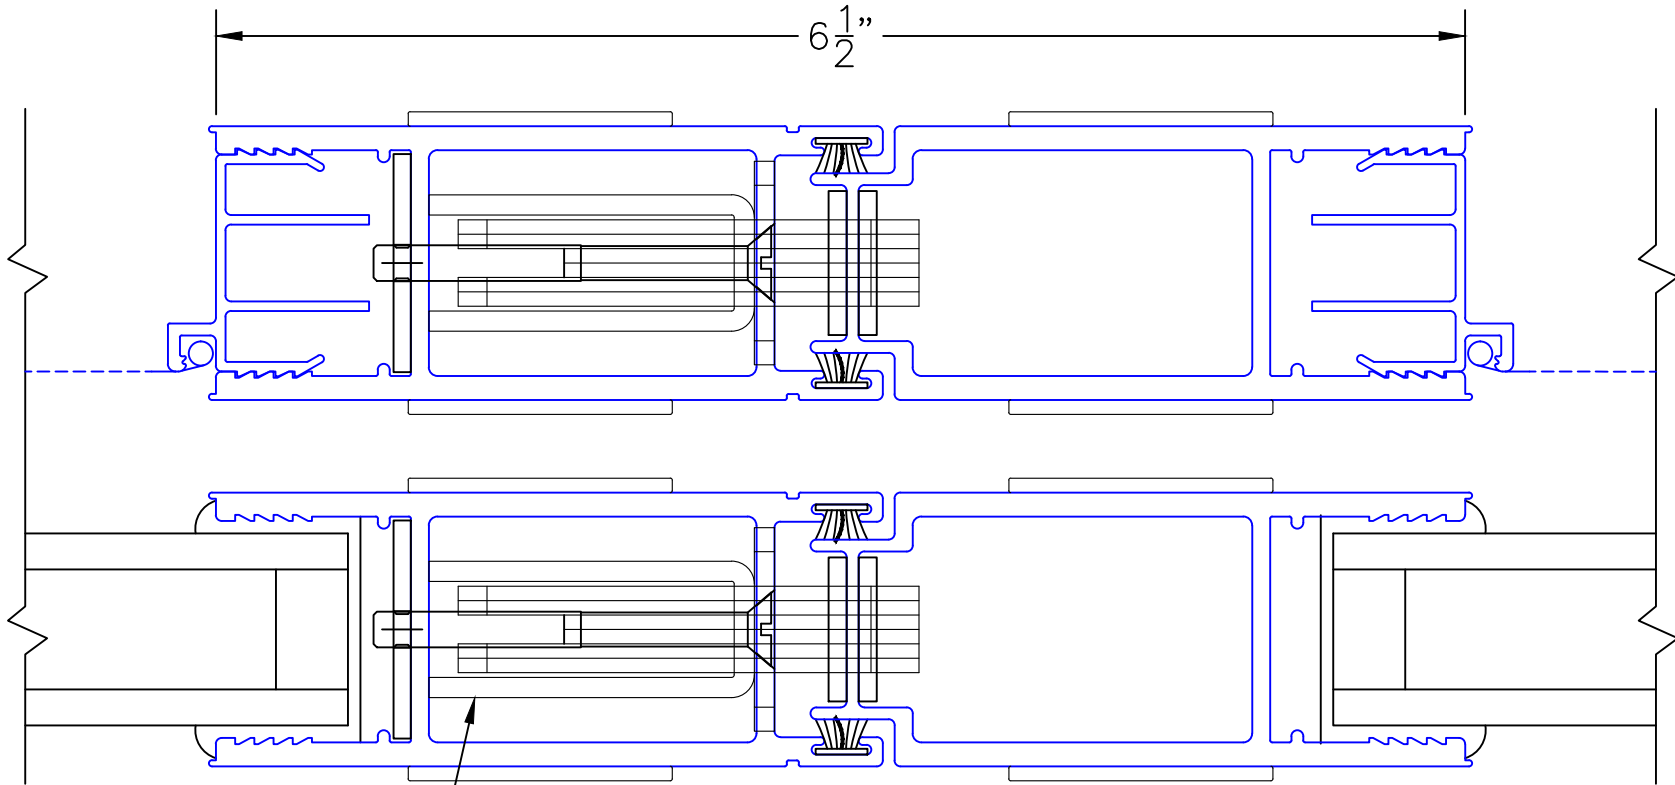

EXTERIOR

(USE RULER TO SCALE DIMENSIONS IN INCHES)

SCALE: FULL

6

PXX DOOR

LOCK JAMB

$3\frac{7}{8}$ "

$7\frac{5}{8}$ "
FRAME
DEPTH

ARCHETYPE NARROW
HARDWARE

EXTERIOR

$1\frac{5}{16}$ "

DAYLIGHT WIDTH (D.O.)

(USE RULER TO SCALE DIMENSIONS IN INCHES)

SCALE: FULL

PXXIXXP DOOR

7

MEETING
STILES

6 1/2"

ARCHETYPE NARROW
HARDWARE

EXTERIOR