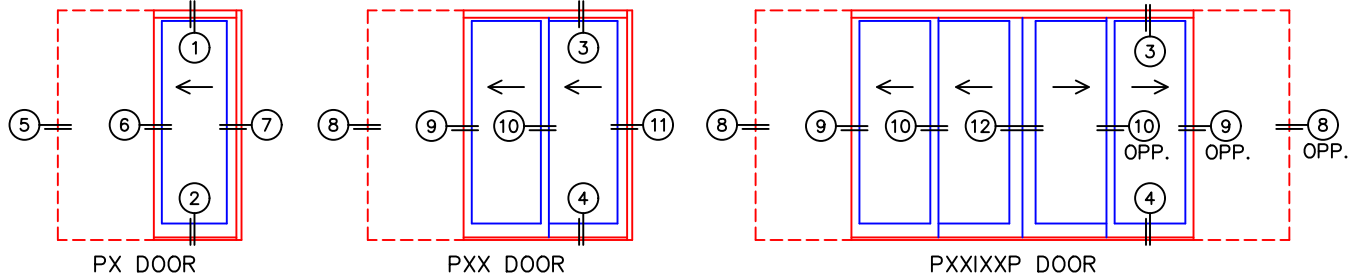

(USE RULER TO SCALE DIMENSIONS IN INCHES)

SCALE: 1/4

MULTI-SLIDE POCKET DOOR DETAILS

NOTE: CENTERLINES ARE NOT DIVIDED EQUALLY; CONFIRM CENTERLINES WHEN REQUIRED.

-GLASS PENETRATION: 11/16"
 -*NET FRAME WIDTH DOES NOT INCLUDE SILL PAN.
 -SILL PAN EXTENDS 1/8" BEYOND EACH JAMB.
 -ENCLOSED PX AND XP DOORS MAY REQUIRE POCKET DEMO FOR PANEL REMOVAL.

-FOR ADDITIONAL OPTIONS AND UPGRADES SEE DRAWINGS 3070-07, 3070-08 & 3070-11.
 -EXTERIOR RATED PRODUCTS HAVE WEEP SLOTS ON HORIZONTAL SILLS.

(USE RULER TO SCALE DIMENSIONS IN INCHES)

SCALE: FULL

PX DOOR

①
MULTI-SLIDE
HEAD DETAIL

EXTERIOR

(USE RULER TO SCALE DIMENSIONS IN INCHES)

SCALE: FULL

PX DOOR

(USE RULER TO SCALE DIMENSIONS IN INCHES)

SCALE: FULL

PXX DOOR

③
MULTI-SLIDE
HEAD DETAIL

SILL PAN LEG
(POCKET ONLY)

$3\frac{13}{16}$ " FRAME DEPTH

$4\frac{3}{8}$ " SILL PAN DEPTH

$4\frac{3}{8}$ "

(USE RULER TO SCALE DIMENSIONS IN INCHES)

SCALE: FULL

PX DOOR

5