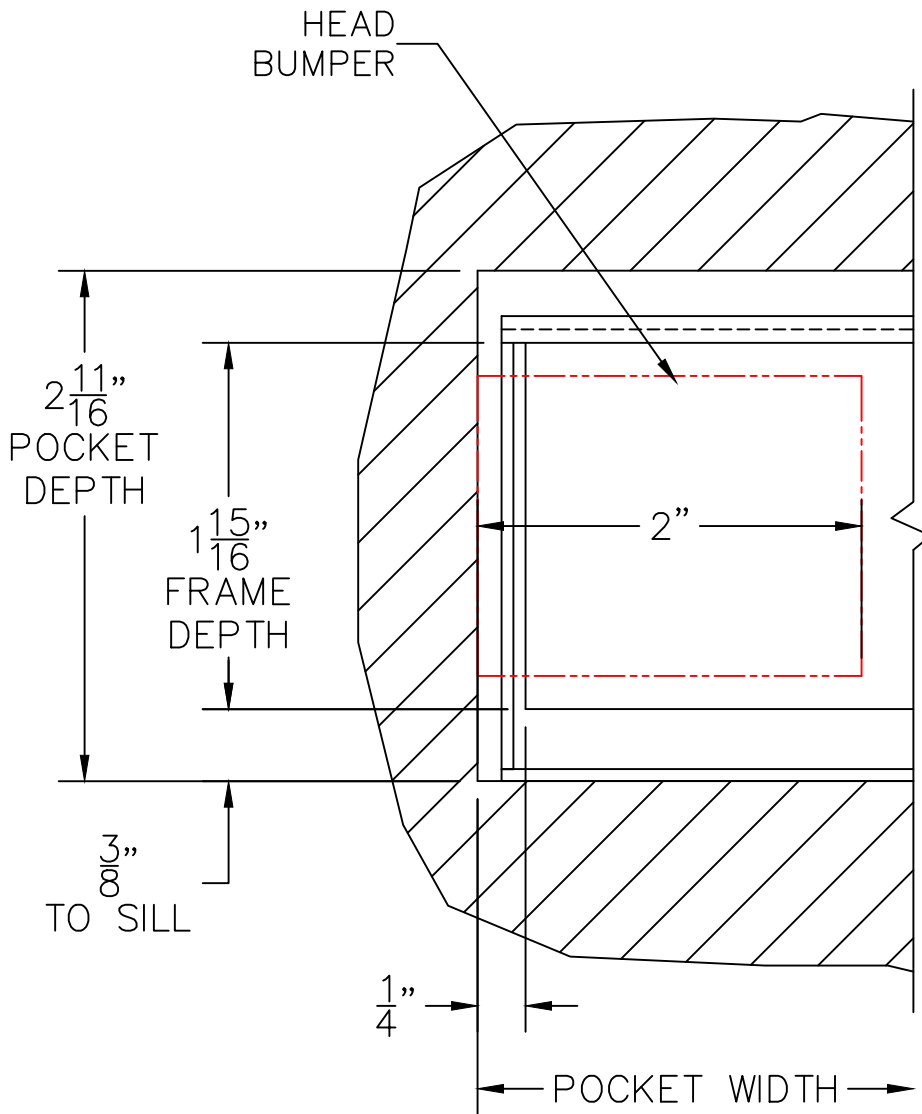

(USE RULER TO SCALE DIMENSIONS IN INCHES)

SCALE: 1/4

MULTI-SLIDE POCKET DOOR DETAILS

NOTE: CENTERLINES ARE NOT DIVIDED EQUALLY; CONFIRM CENTERLINES WHEN REQUIRED.

-GLASS PENETRATION: 11/16"
 -*NET FRAME WIDTH DOES NOT INCLUDE SILL PAN.
 -SILL PAN EXTENDS 1/8" BEYOND EACH JAMB.
 -ENCLOSED PX AND XP DOORS MAY REQUIRE POCKET DEMO FOR PANEL REMOVAL.

SILL PAN LEG
(POCKET ONLY)

$3\frac{13}{16}$ " FRAME DEPTH

$4\frac{3}{8}$ " SILL PAN DEPTH

$4\frac{3}{8}$ "

(USE RULER TO SCALE DIMENSIONS IN INCHES)

SCALE: FULL

PX DOOR

5

POCKET JAMB

(USE RULER TO SCALE DIMENSIONS IN INCHES)

SCALE: FULL

PX DOOR

6

2-PIECE POCKET INTERLOCKER

(USE RULER TO SCALE DIMENSIONS IN INCHES)

SCALE: FULL