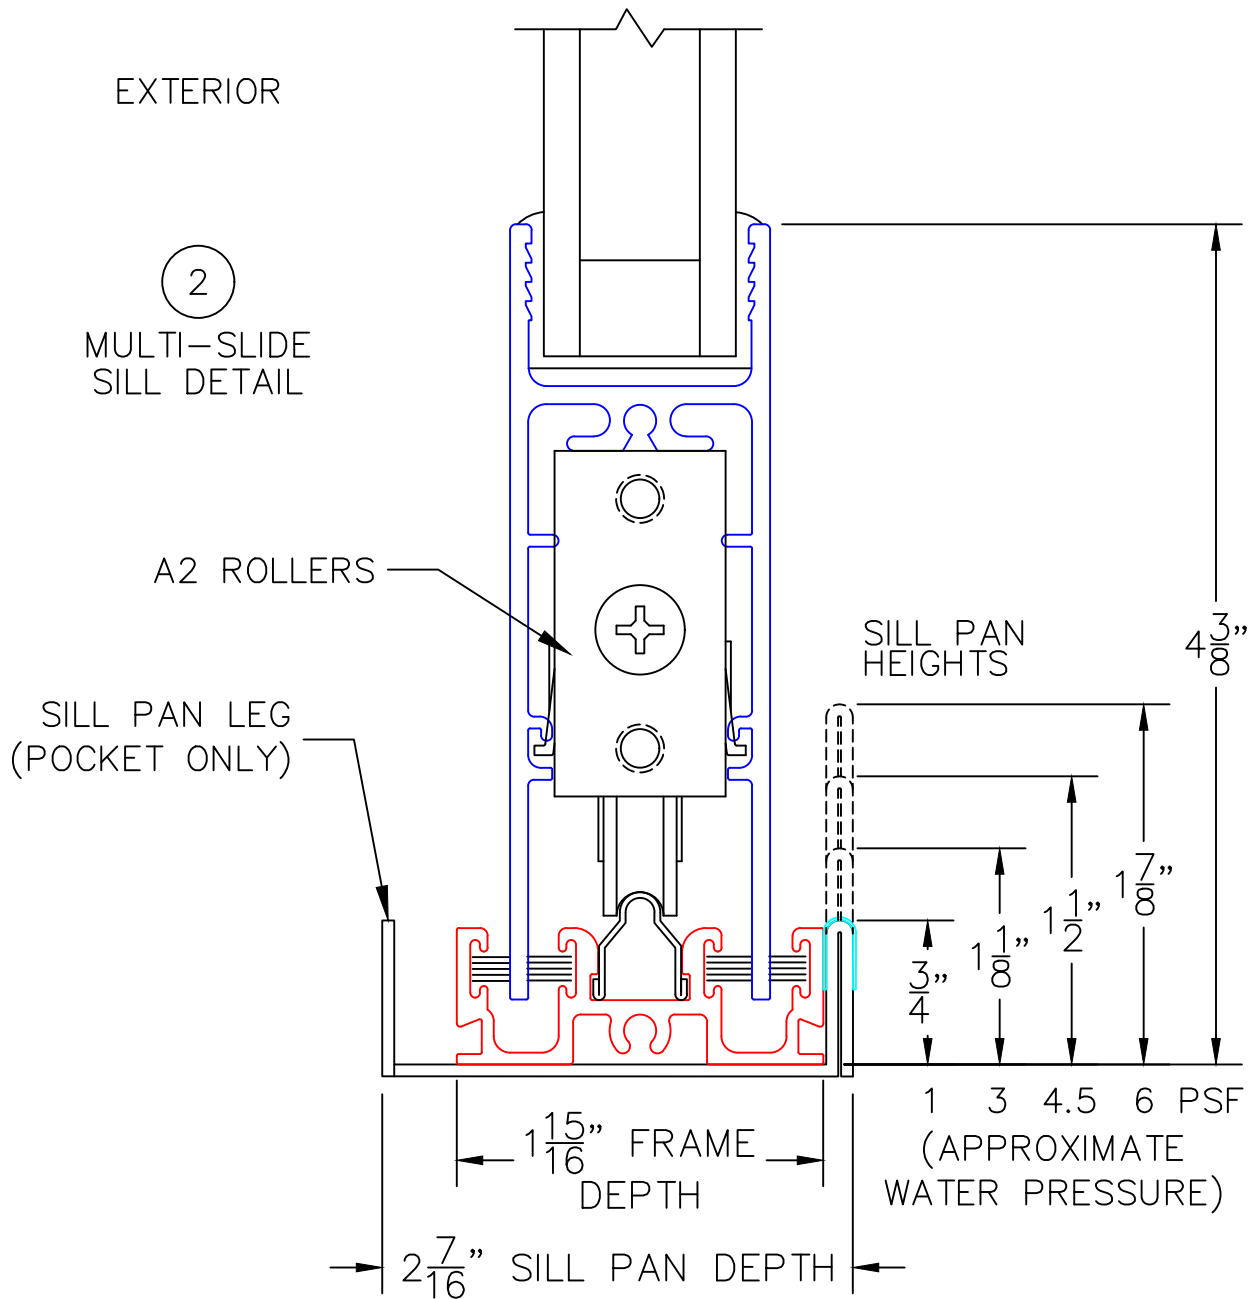

(USE RULER TO SCALE DIMENSIONS IN INCHES)

SCALE: 1/4

MULTI-SLIDE POCKET DOOR DETAILS

NOTE: CENTERLINES ARE NOT DIVIDED EQUALLY; CONFIRM CENTERLINES WHEN REQUIRED.

-GLASS PENETRATION: 11/16"
 -*NET FRAME WIDTH DOES NOT INCLUDE SILL PAN.
 -SILL PAN EXTENDS 1/8" BEYOND EACH JAMB.
 -ENCLOSED PX AND XP DOORS MAY REQUIRE POCKET DEMO FOR PANEL REMOVAL.

EXTERIOR

(USE RULER TO SCALE DIMENSIONS IN INCHES)

SCALE: FULL

PX DOOR

(USE RULER TO SCALE DIMENSIONS IN INCHES)

SCALE: FULL

PXX DOOR

③
MULTI-SLIDE
HEAD DETAIL

SILL PAN LEG
(POCKET ONLY)

$3\frac{13}{16}$ " FRAME DEPTH

$4\frac{3}{8}$ " SILL PAN DEPTH

$4\frac{3}{8}$ "

(USE RULER TO SCALE DIMENSIONS IN INCHES)

SCALE: FULL

PX DOOR

5