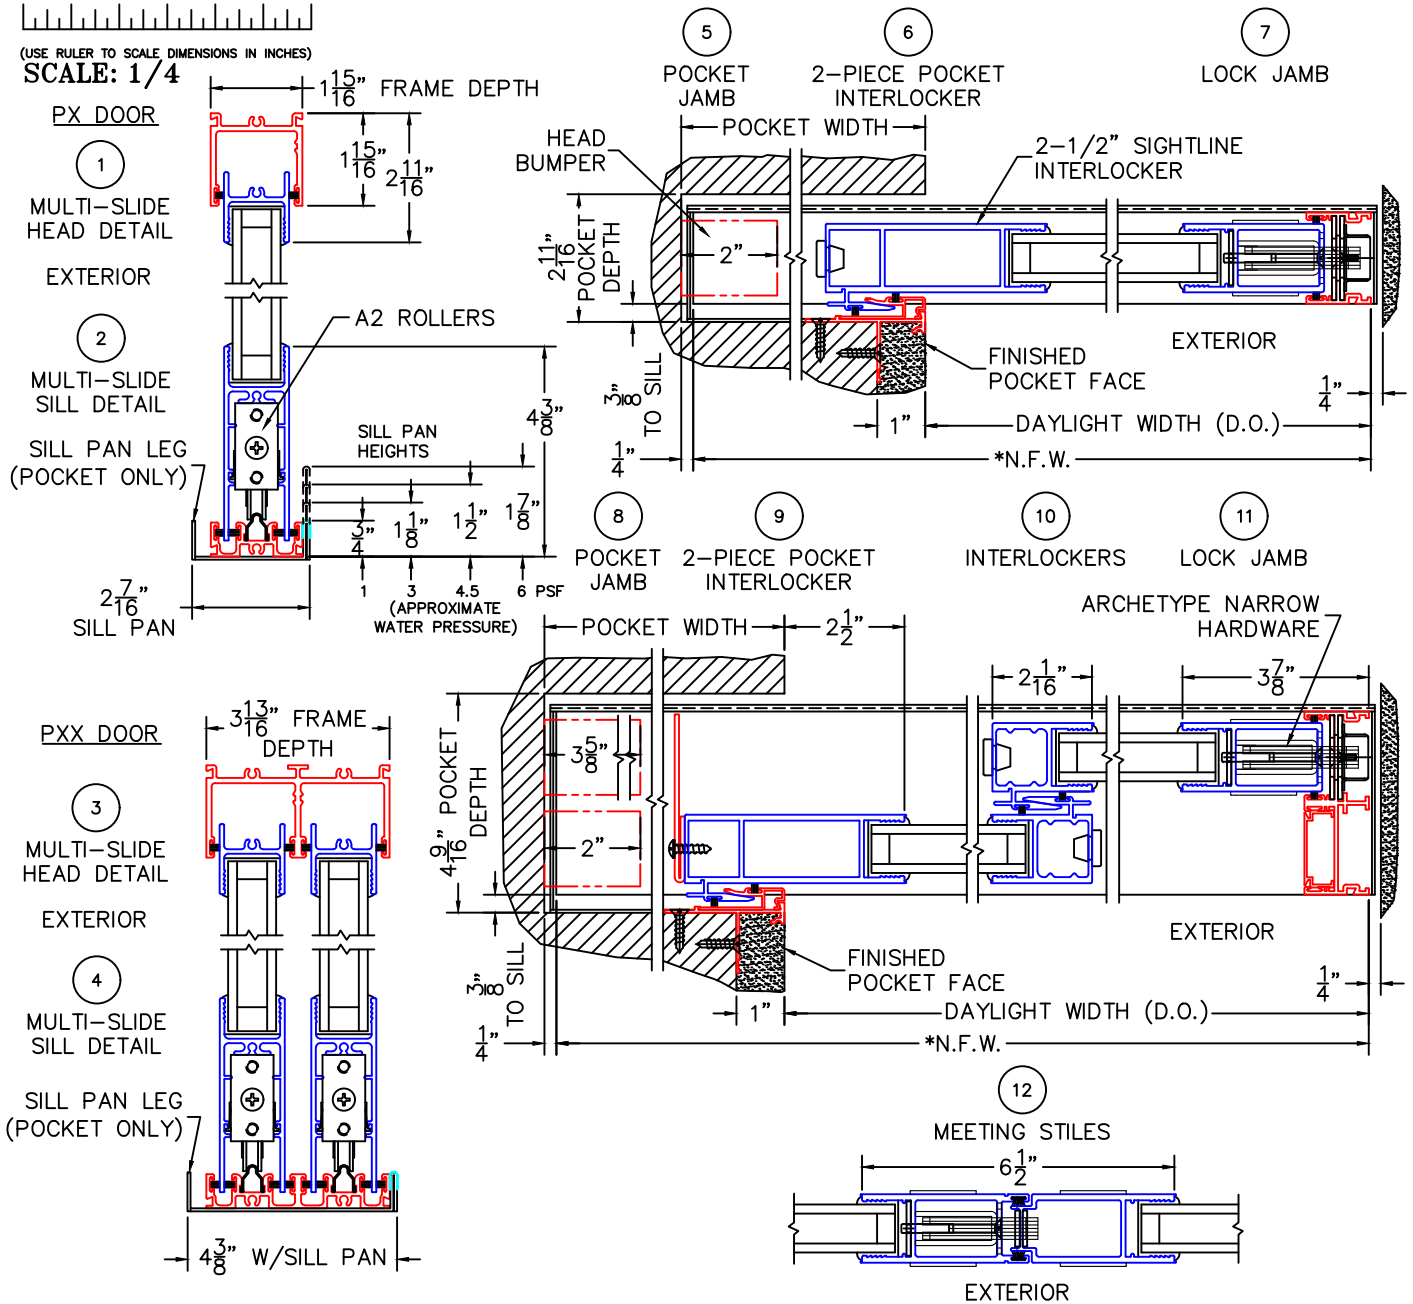

(USE RULER TO SCALE DIMENSIONS IN INCHES)

SCALE: 1/4

MULTI-SLIDE POCKET DOOR DETAILS

NOTE: CENTERLINES ARE NOT DIVIDED EQUALLY; CONFIRM CENTERLINES WHEN REQUIRED.

-GLASS PENETRATION: 11/16"
 -*NET FRAME WIDTH DOES NOT INCLUDE SILL PAN.
 -SILL PAN EXTENDS 1/8" BEYOND EACH JAMB.
 -ENCLOSED PX AND XP DOORS MAY REQUIRE POCKET DEMO FOR PANEL REMOVAL.

-FOR ADDITIONAL OPTIONS AND UPGRADES SEE DRAWINGS 3070-07, 3070-08 & 3070-11.
 -EXTERIOR RATED PRODUCTS HAVE WEEP SLOTS ON HORIZONTAL SILLS.

(USE RULER TO SCALE DIMENSIONS IN INCHES)

SCALE: FULL

PX DOOR

①
MULTI-SLIDE
HEAD DETAIL

EXTERIOR

(USE RULER TO SCALE DIMENSIONS IN INCHES)

SCALE: FULL

PX DOOR

(USE RULER TO SCALE DIMENSIONS IN INCHES)

SCALE: FULL

PXX DOOR

③
MULTI-SLIDE
HEAD DETAIL

SILL PAN LEG
(POCKET ONLY)

$3\frac{13}{16}$ " FRAME DEPTH

$4\frac{3}{8}$ " SILL PAN DEPTH

$4\frac{3}{8}$ "

(USE RULER TO SCALE DIMENSIONS IN INCHES)

SCALE: FULL

PX DOOR

5