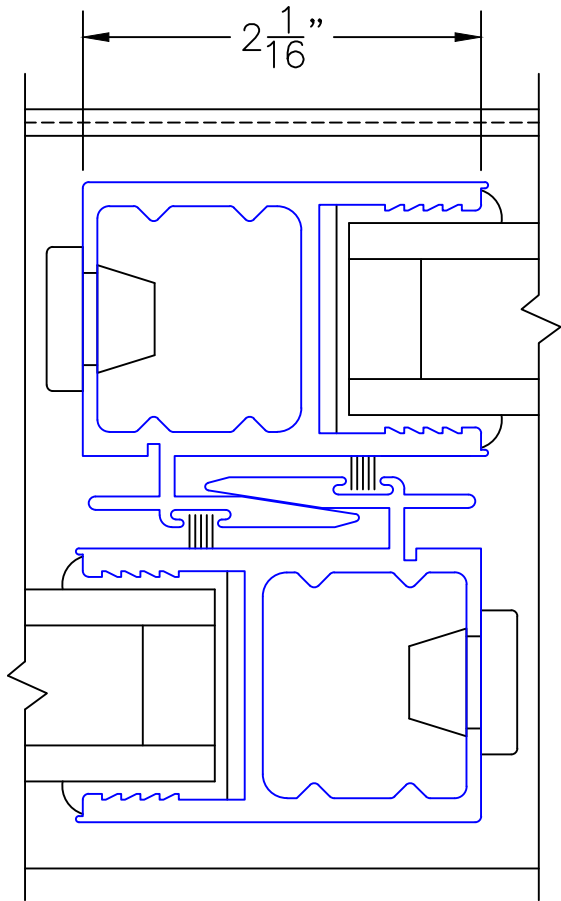

SILL PAN LEG
(POCKET ONLY)

$3\frac{13}{16}$ " FRAME DEPTH

$4\frac{3}{8}$ " SILL PAN DEPTH

$4\frac{3}{8}$ "

(USE RULER TO SCALE DIMENSIONS IN INCHES)

SCALE: FULL

PX DOOR

5

PX DOOR

7

LOCK JAMB

(USE RULER TO SCALE DIMENSIONS IN INCHES)

SCALE: FULL

PXX DOOR

8

POCKET JAMB

(USE RULER TO SCALE DIMENSIONS IN INCHES)

SCALE: FULL

PXX DOOR

9

2-PIECE POCKET INTERLOCKER

(USE RULER TO SCALE DIMENSIONS IN INCHES)

SCALE: FULL

PXX DOOR

10

INTERLOCKERS

(USE RULER TO SCALE DIMENSIONS IN INCHES)

SCALE: FULL

PXX DOOR

11

LOCK JAMB

(USE RULER TO SCALE DIMENSIONS IN INCHES)