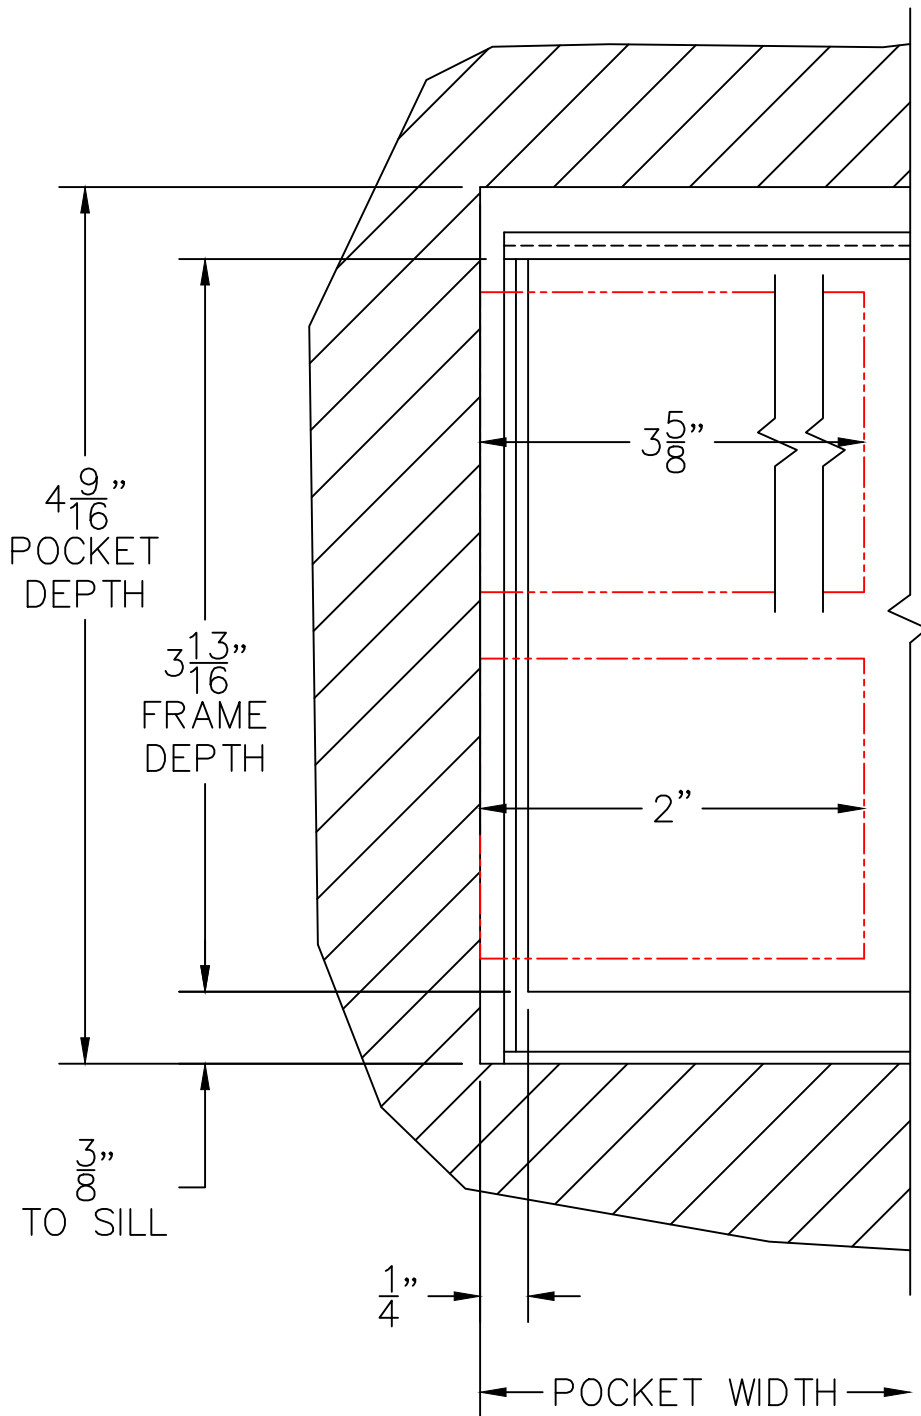

(USE RULER TO SCALE DIMENSIONS IN INCHES)

SCALE: 1/4

MULTI-SLIDE POCKET DOOR DETAILS

NOTE: CENTERLINES ARE NOT DIVIDED EQUALLY; CONFIRM CENTERLINES WHEN REQUIRED.

-GLASS PENETRATION: 11/16"
 -*NET FRAME WIDTH DOES NOT INCLUDE SILL PAN.
 -SILL PAN EXTENDS 1/8" BEYOND EACH JAMB.
 -ENCLOSED PX AND XP DOORS MAY REQUIRE POCKET DEMO FOR PANEL REMOVAL.

SILL PAN LEG
(POCKET ONLY)

$3\frac{13}{16}$ " FRAME DEPTH

$4\frac{3}{8}$ " SILL PAN DEPTH

$4\frac{3}{8}$ "

(USE RULER TO SCALE DIMENSIONS IN INCHES)

SCALE: FULL

PX DOOR

5

PX DOOR

7

LOCK JAMB

(USE RULER TO SCALE DIMENSIONS IN INCHES)

SCALE: FULL

PXX DOOR

8

POCKET JAMB

(USE RULER TO SCALE DIMENSIONS IN INCHES)

SCALE: FULL

PXX DOOR

9

2-PIECE POCKET INTERLOCKER

(USE RULER TO SCALE DIMENSIONS IN INCHES)

SCALE: FULL

PXX DOOR