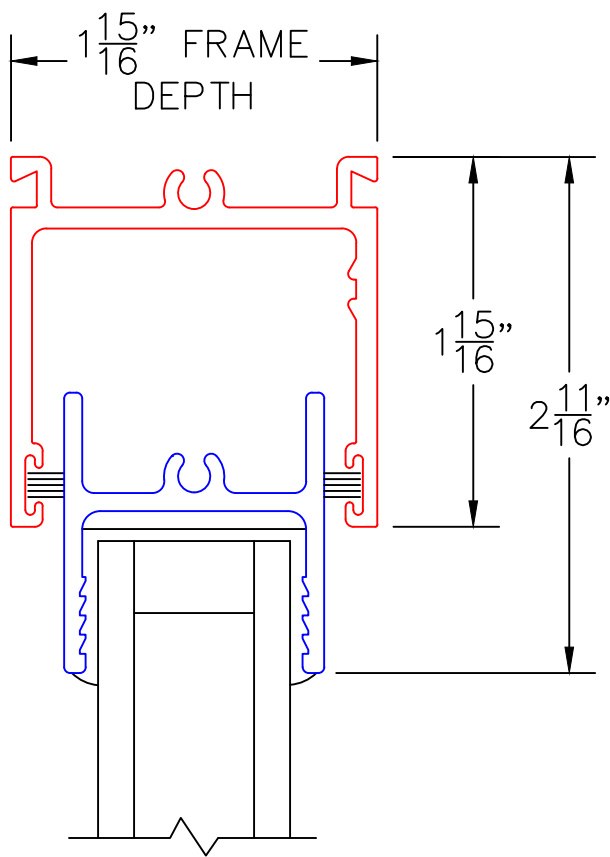

(USE RULER TO SCALE DIMENSIONS IN INCHES)

SCALE: 1/4

MULTI-SLIDE POCKET DOOR DETAILS

NOTE: CENTERLINES ARE NOT DIVIDED EQUALLY; CONFIRM CENTERLINES WHEN REQUIRED.

-GLASS PENETRATION: 11/16"
 -*NET FRAME WIDTH DOES NOT INCLUDE SILL PAN.
 -SILL PAN EXTENDS 1/8" BEYOND EACH JAMB.
 -ENCLOSED PX AND XP DOORS MAY REQUIRE POCKET DEMO FOR PANEL REMOVAL.

-FOR ADDITIONAL OPTIONS AND UPGRADES SEE DRAWINGS 3070-07, 3070-08 & 3070-11.
 -EXTERIOR RATED PRODUCTS HAVE WEEP SLOTS ON HORIZONTAL SILLS.

(USE RULER TO SCALE DIMENSIONS IN INCHES)

SCALE: FULL

PX DOOR

①
MULTI-SLIDE
HEAD DETAIL

EXTERIOR

(USE RULER TO SCALE DIMENSIONS IN INCHES)

SCALE: FULL

PX DOOR

(USE RULER TO SCALE DIMENSIONS IN INCHES)

SCALE: FULL

PXX DOOR

③
MULTI-SLIDE
HEAD DETAIL

SILL PAN LEG
(POCKET ONLY)

$3\frac{13}{16}$ " FRAME DEPTH

$4\frac{3}{8}$ " SILL PAN DEPTH

$4\frac{3}{8}$ "

(USE RULER TO SCALE DIMENSIONS IN INCHES)

SCALE: FULL

PX DOOR

5