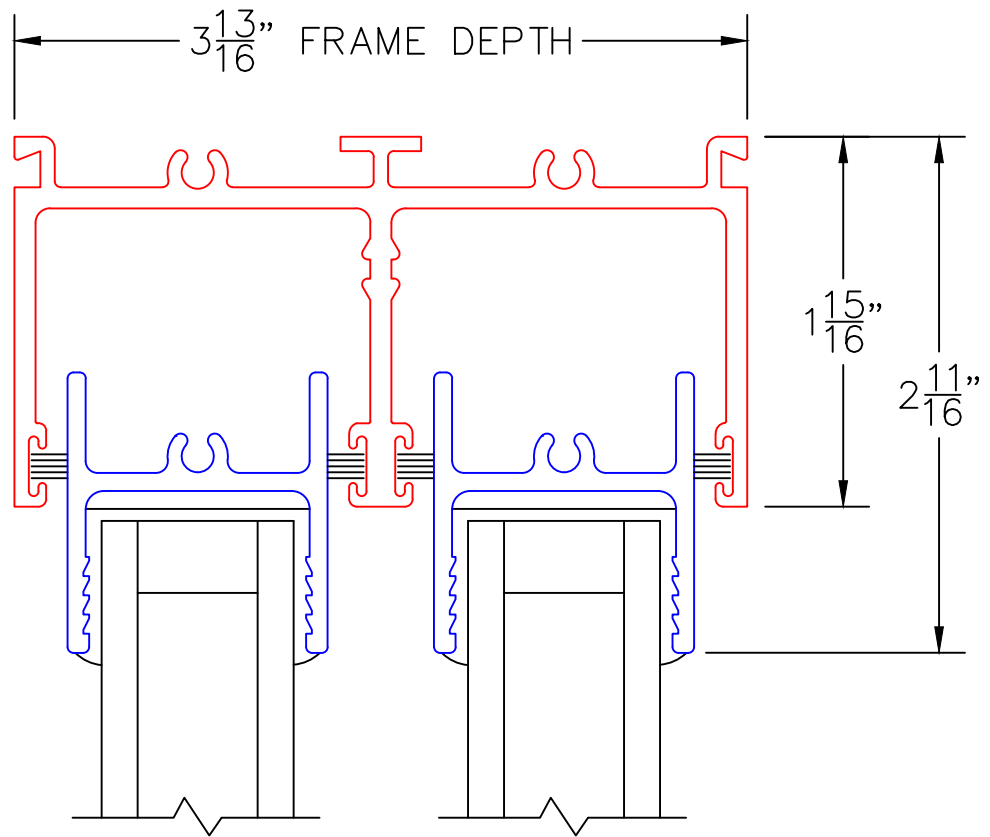

(USE RULER TO SCALE DIMENSIONS IN INCHES)

SCALE: FULL

PXX DOOR

③
MULTI-SLIDE
HEAD DETAIL

EXTERIOR