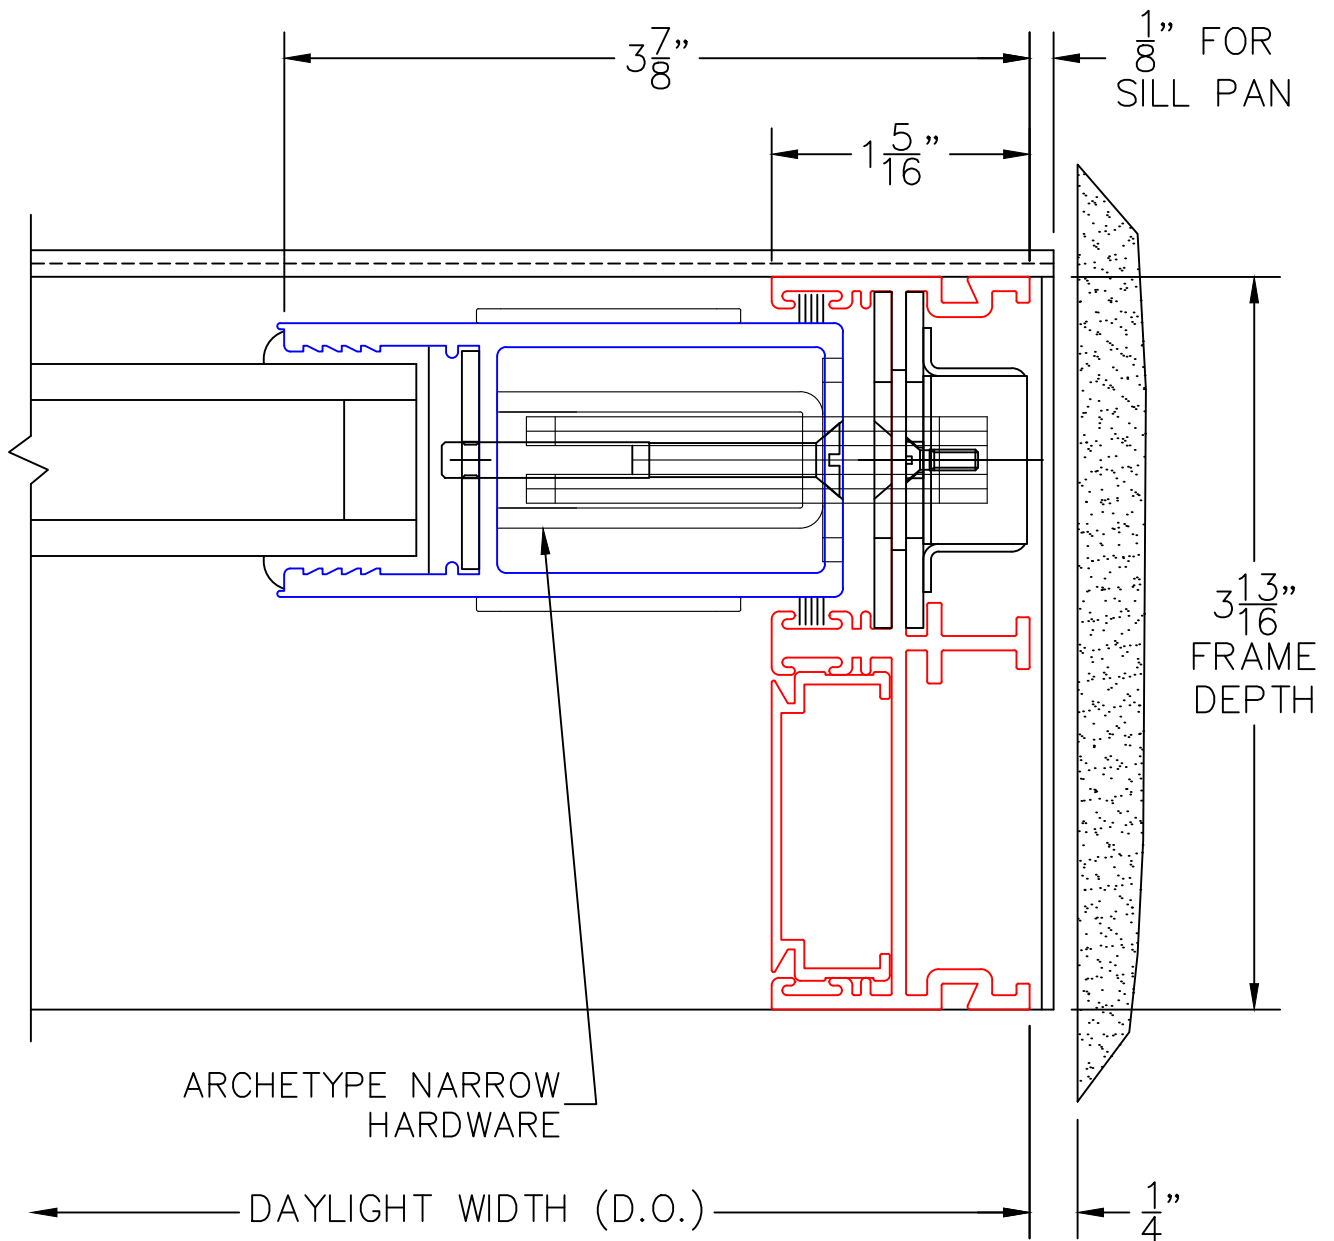

SILL PAN LEG
(POCKET ONLY)

$3\frac{13}{16}$ " FRAME DEPTH

$4\frac{3}{8}$ " SILL PAN DEPTH

$4\frac{3}{8}$ "

(USE RULER TO SCALE DIMENSIONS IN INCHES)

SCALE: FULL

PX DOOR

5

10

INTERLOCKERS

(USE RULER TO SCALE DIMENSIONS IN INCHES)

SCALE: FULL

PXX DOOR

11

LOCK JAMB

(USE RULER TO SCALE DIMENSIONS IN INCHES)

SCALE: FULL

PXIXP DOOR

12

MEETING STILES

6 1/2"

EXTERIOR

ARCHETYPE NARROW HARDWARE