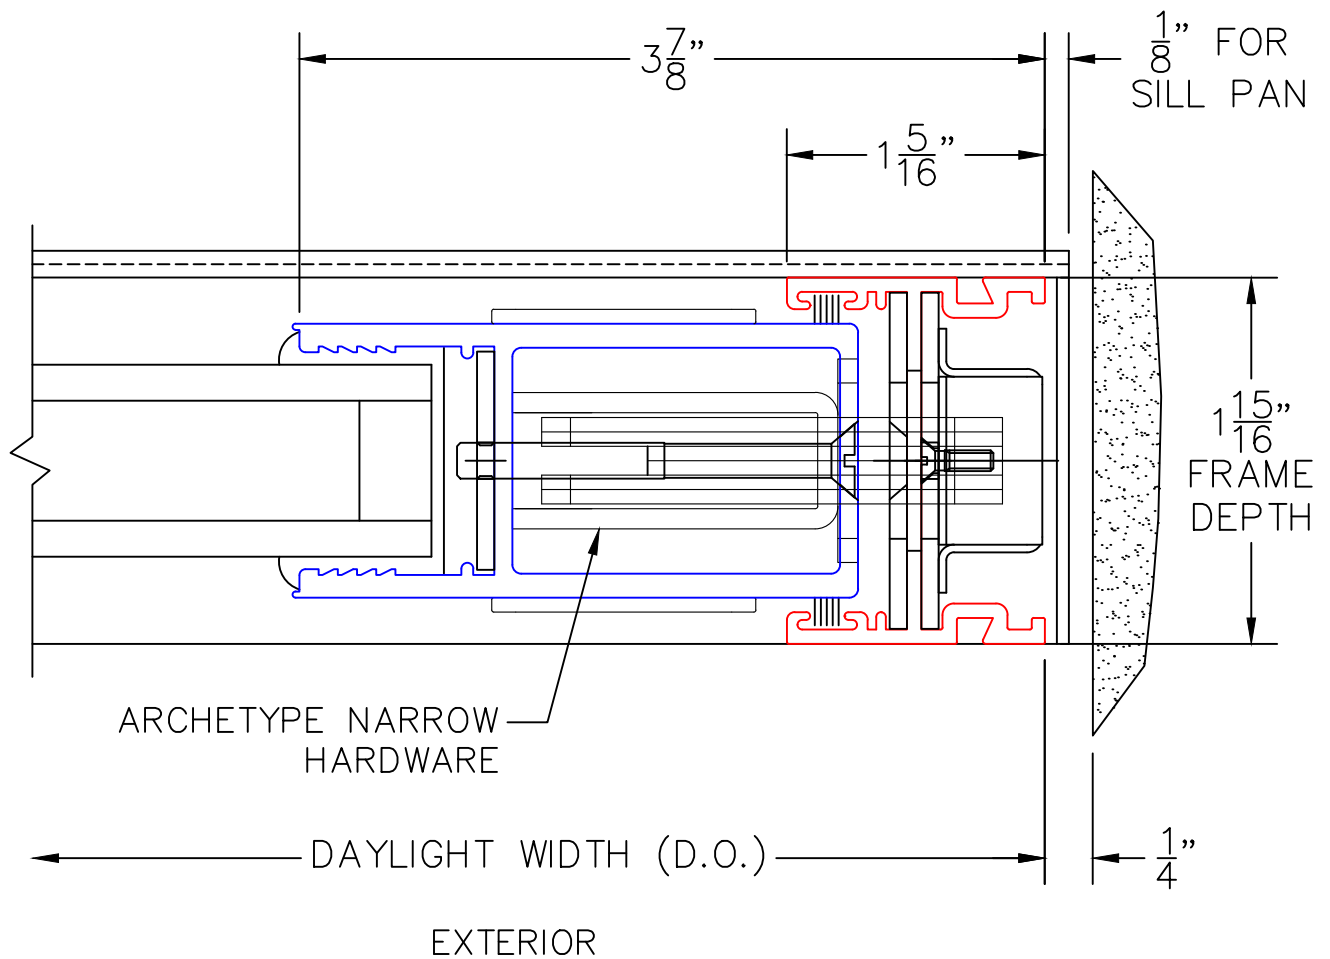

(USE RULER TO SCALE DIMENSIONS IN INCHES)

SCALE: FULL

PX DOOR

7

LOCK JAMB