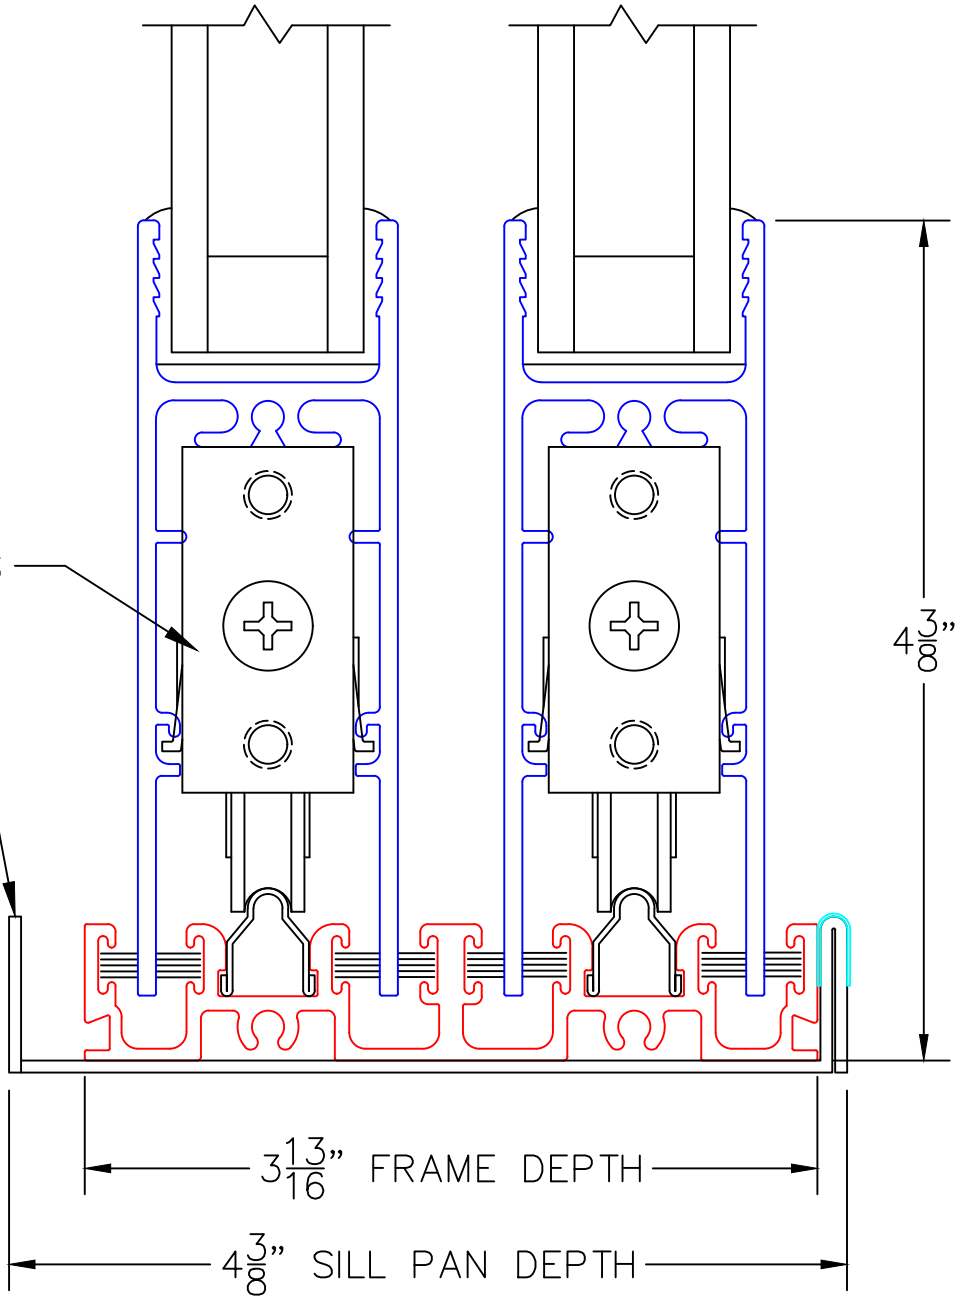

EXTERIOR

(USE RULER TO SCALE DIMENSIONS IN INCHES)

SCALE: FULL

PX DOOR

(USE RULER TO SCALE DIMENSIONS IN INCHES)

SCALE: FULL

PXX DOOR

③
MULTI-SLIDE
HEAD DETAIL

EXTERIOR

(USE RULER TO SCALE DIMENSIONS IN INCHES)

SCALE: FULL

PXX DOOR

EXTERIOR

4

MULTI-SLIDE
SILL DETAIL

A2 ROLLERS

SILL PAN LEG
(POCKET ONLY)

$3\frac{13}{16}$ " FRAME DEPTH

$4\frac{3}{8}$ " SILL PAN DEPTH

$4\frac{3}{8}$ "

(USE RULER TO SCALE DIMENSIONS IN INCHES)

SCALE: FULL

PX DOOR

5

POCKET JAMB

(USE RULER TO SCALE DIMENSIONS IN INCHES)

SCALE: FULL

PX DOOR

6

2-PIECE POCKET INTERLOCKER

(USE RULER TO SCALE DIMENSIONS IN INCHES)

SCALE: FULL