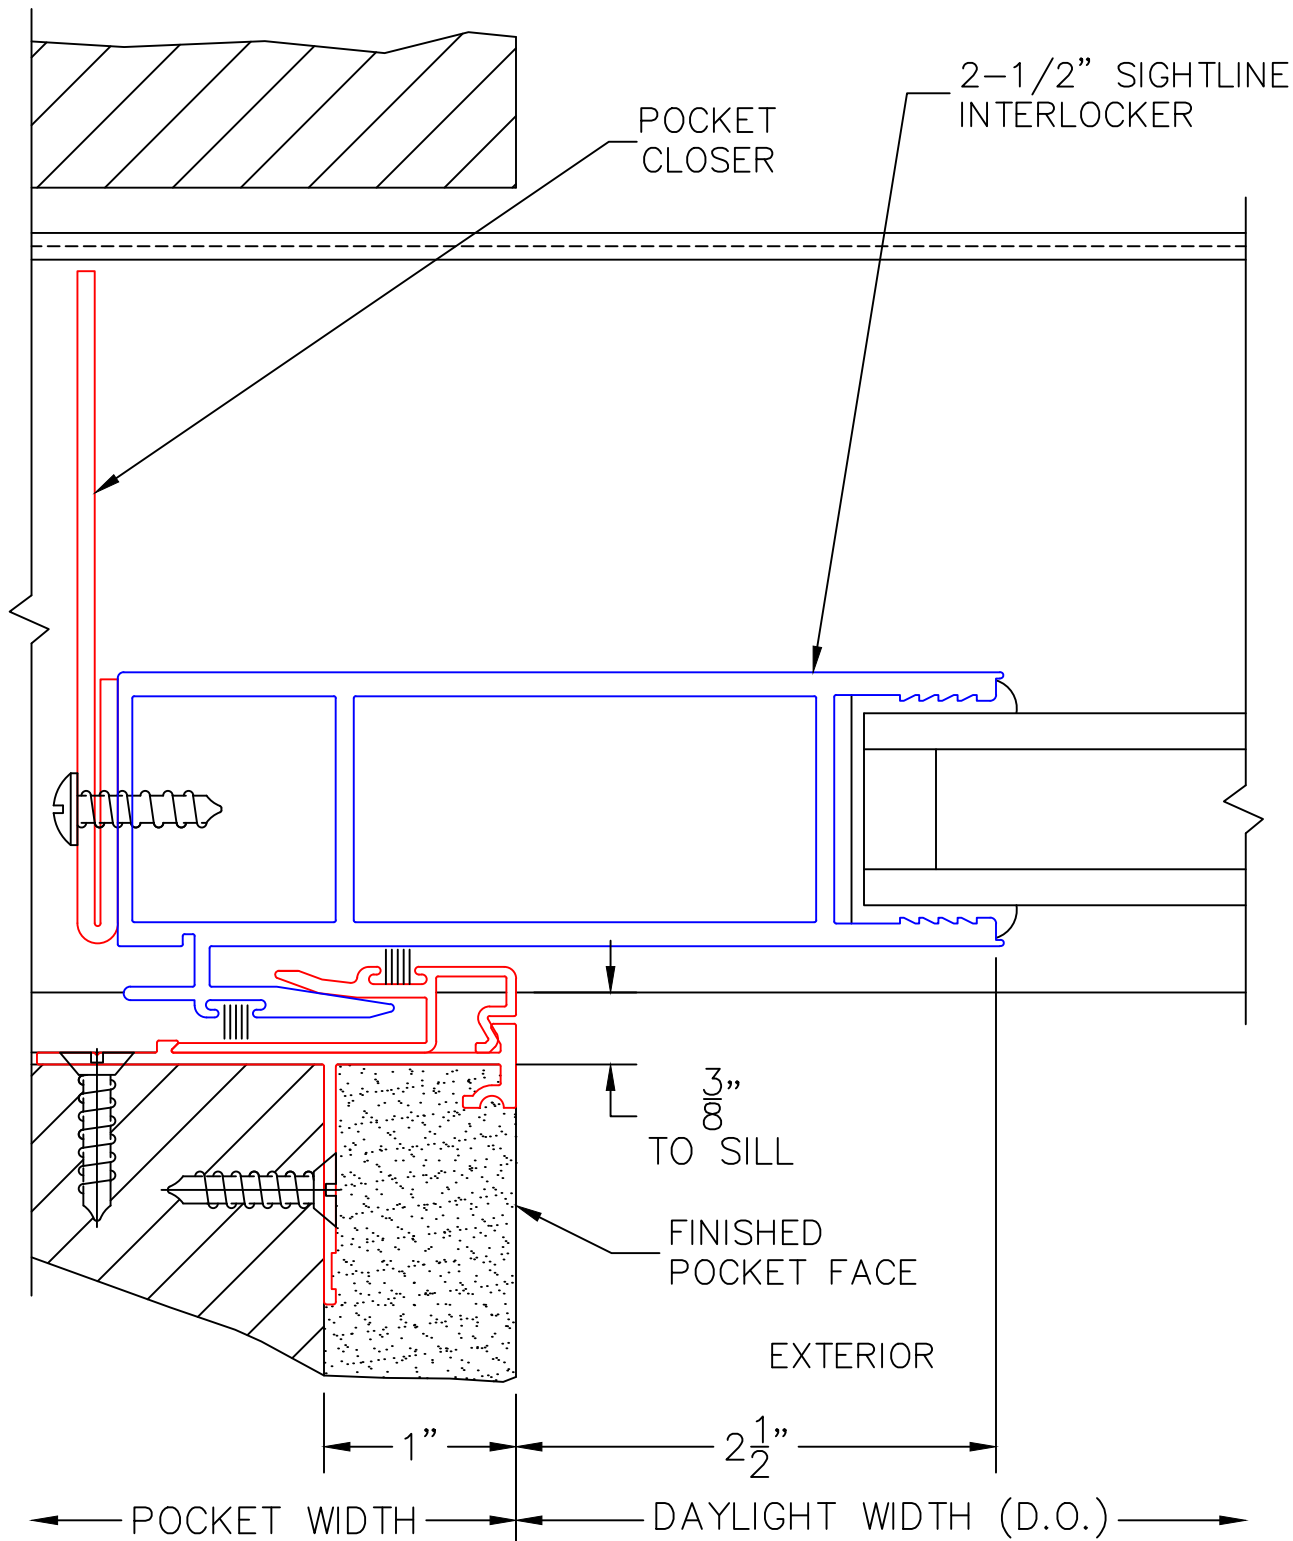

PX DOOR

7

LOCK JAMB

(USE RULER TO SCALE DIMENSIONS IN INCHES)

SCALE: FULL

PXX DOOR

8

POCKET JAMB

(USE RULER TO SCALE DIMENSIONS IN INCHES)

SCALE: FULL

PXX DOOR

9

2-PIECE POCKET INTERLOCKER

(USE RULER TO SCALE DIMENSIONS IN INCHES)

SCALE: FULL

PXX DOOR