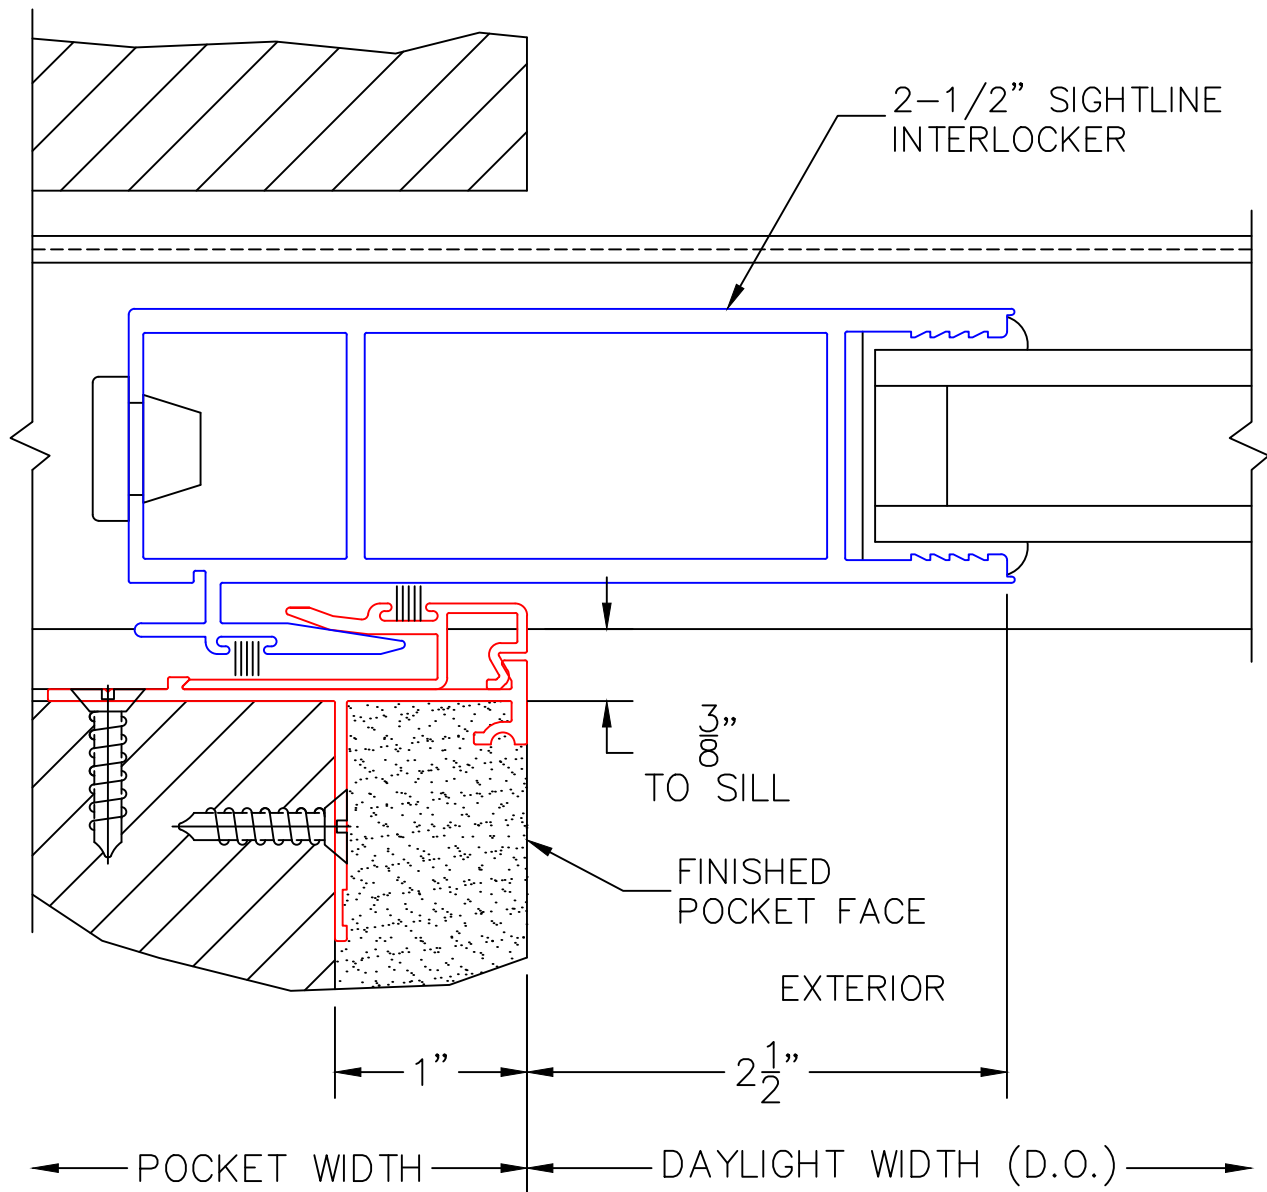

SILL PAN LEG
(POCKET ONLY)

$3\frac{13}{16}$ " FRAME DEPTH

$4\frac{3}{8}$ " SILL PAN DEPTH

$4\frac{3}{8}$ "

(USE RULER TO SCALE DIMENSIONS IN INCHES)

SCALE: FULL

PX DOOR

5

POCKET JAMB

(USE RULER TO SCALE DIMENSIONS IN INCHES)

SCALE: FULL

PX DOOR

6

2-PIECE POCKET INTERLOCKER

(USE RULER TO SCALE DIMENSIONS IN INCHES)

SCALE: FULL

PX DOOR

7

LOCK JAMB

(USE RULER TO SCALE DIMENSIONS IN INCHES)

SCALE: FULL

PXX DOOR

8

POCKET JAMB