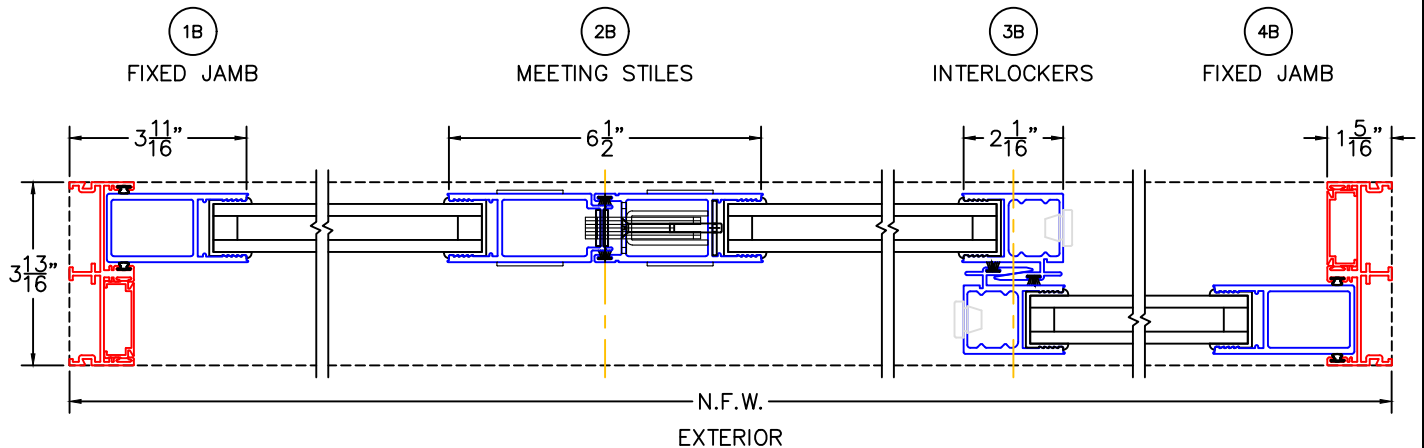

(USE RULER TO SCALE DIMENSIONS IN INCHES)

**SCALE: 1/4**

## MULTI-SLIDE DOOR DETAILS OIXO SHOWN (OIXO OPPOSITE)

**CONFIGURATION (A): SCREEN INTERLOCKER "YES" WITH SCREEN**

**CONFIGURATION (B): SCREEN INTERLOCKER "YES" WITH NO SCREEN**

**CONFIGURATION (C): SCREEN INTERLOCKER "NO" (DOES NOT ACCEPT SCREENS)**

- GLASS PENETRATION: 11/16"
- CONFIGURATIONS (A) AND (B) REQUIRE FLUSH STACK.
- FOR ADDITIONAL OPTIONS AND UPGRADES  
SEE DRAWINGS 3050-08, 3050-09 & 3050-10.