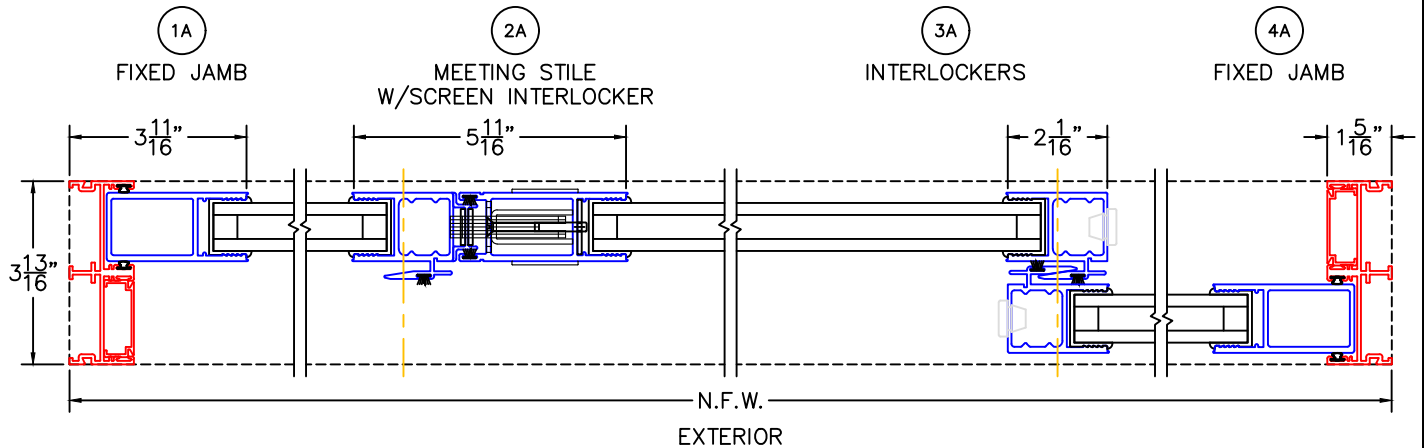

(USE RULER TO SCALE DIMENSIONS IN INCHES)

**SCALE: 1/4**

## MULTI-SLIDE DOOR DETAILS OIXO SHOWN (OIXO OPPOSITE)

**CONFIGURATION (A): SCREEN INTERLOCKER "YES" WITH SCREEN**

**CONFIGURATION (B): SCREEN INTERLOCKER "YES" WITH NO SCREEN**

**CONFIGURATION (C): SCREEN INTERLOCKER "NO" (DOES NOT ACCEPT SCREENS)**

- GLASS PENETRATION: 11/16"
- CONFIGURATIONS (A) AND (B) REQUIRE FLUSH STACK.
- FOR ADDITIONAL OPTIONS AND UPGRADES  
SEE DRAWINGS 3050-08, 3050-09 & 3050-10.