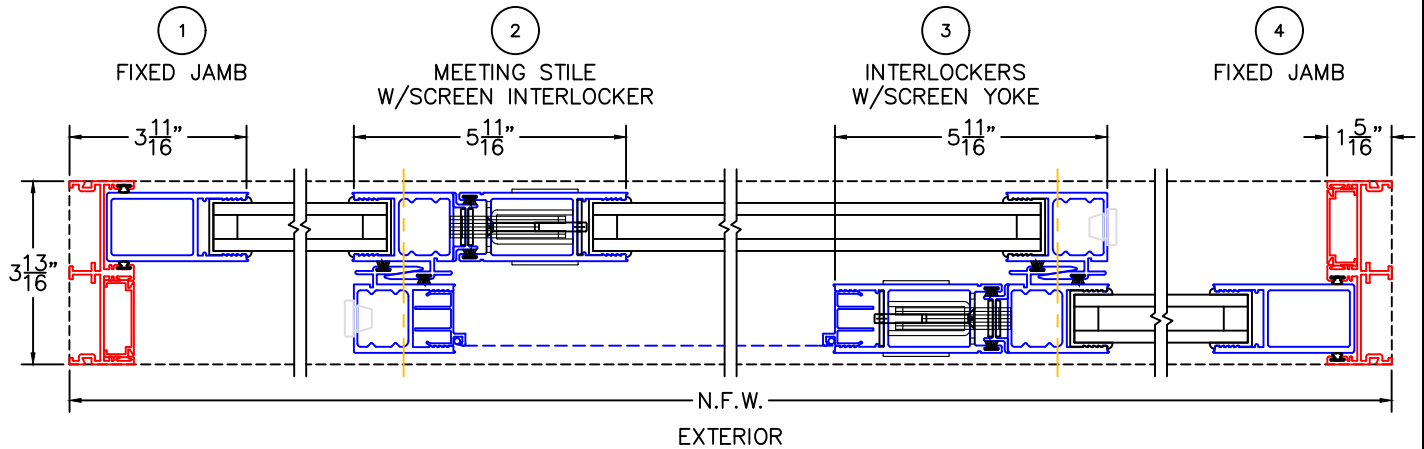

(USE RULER TO SCALE DIMENSIONS IN INCHES)

**SCALE: 1/4**

## MULTI-SLIDE DOOR DETAILS OIXO SHOWN (OIXO OPPOSITE)

**CONFIGURATION (A): SCREEN INTERLOCKER "YES" WITH SCREEN**

**CONFIGURATION (B): SCREEN INTERLOCKER "YES" WITH NO SCREEN**

**CONFIGURATION (C): SCREEN INTERLOCKER "NO" (DOES NOT ACCEPT SCREENS)**

- GLASS PENETRATION: 11/16"
- CONFIGURATIONS (A) AND (B) REQUIRE FLUSH STACK.
- FOR ADDITIONAL OPTIONS AND UPGRADES  
SEE DRAWINGS 3050-08, 3050-09 & 3050-10.