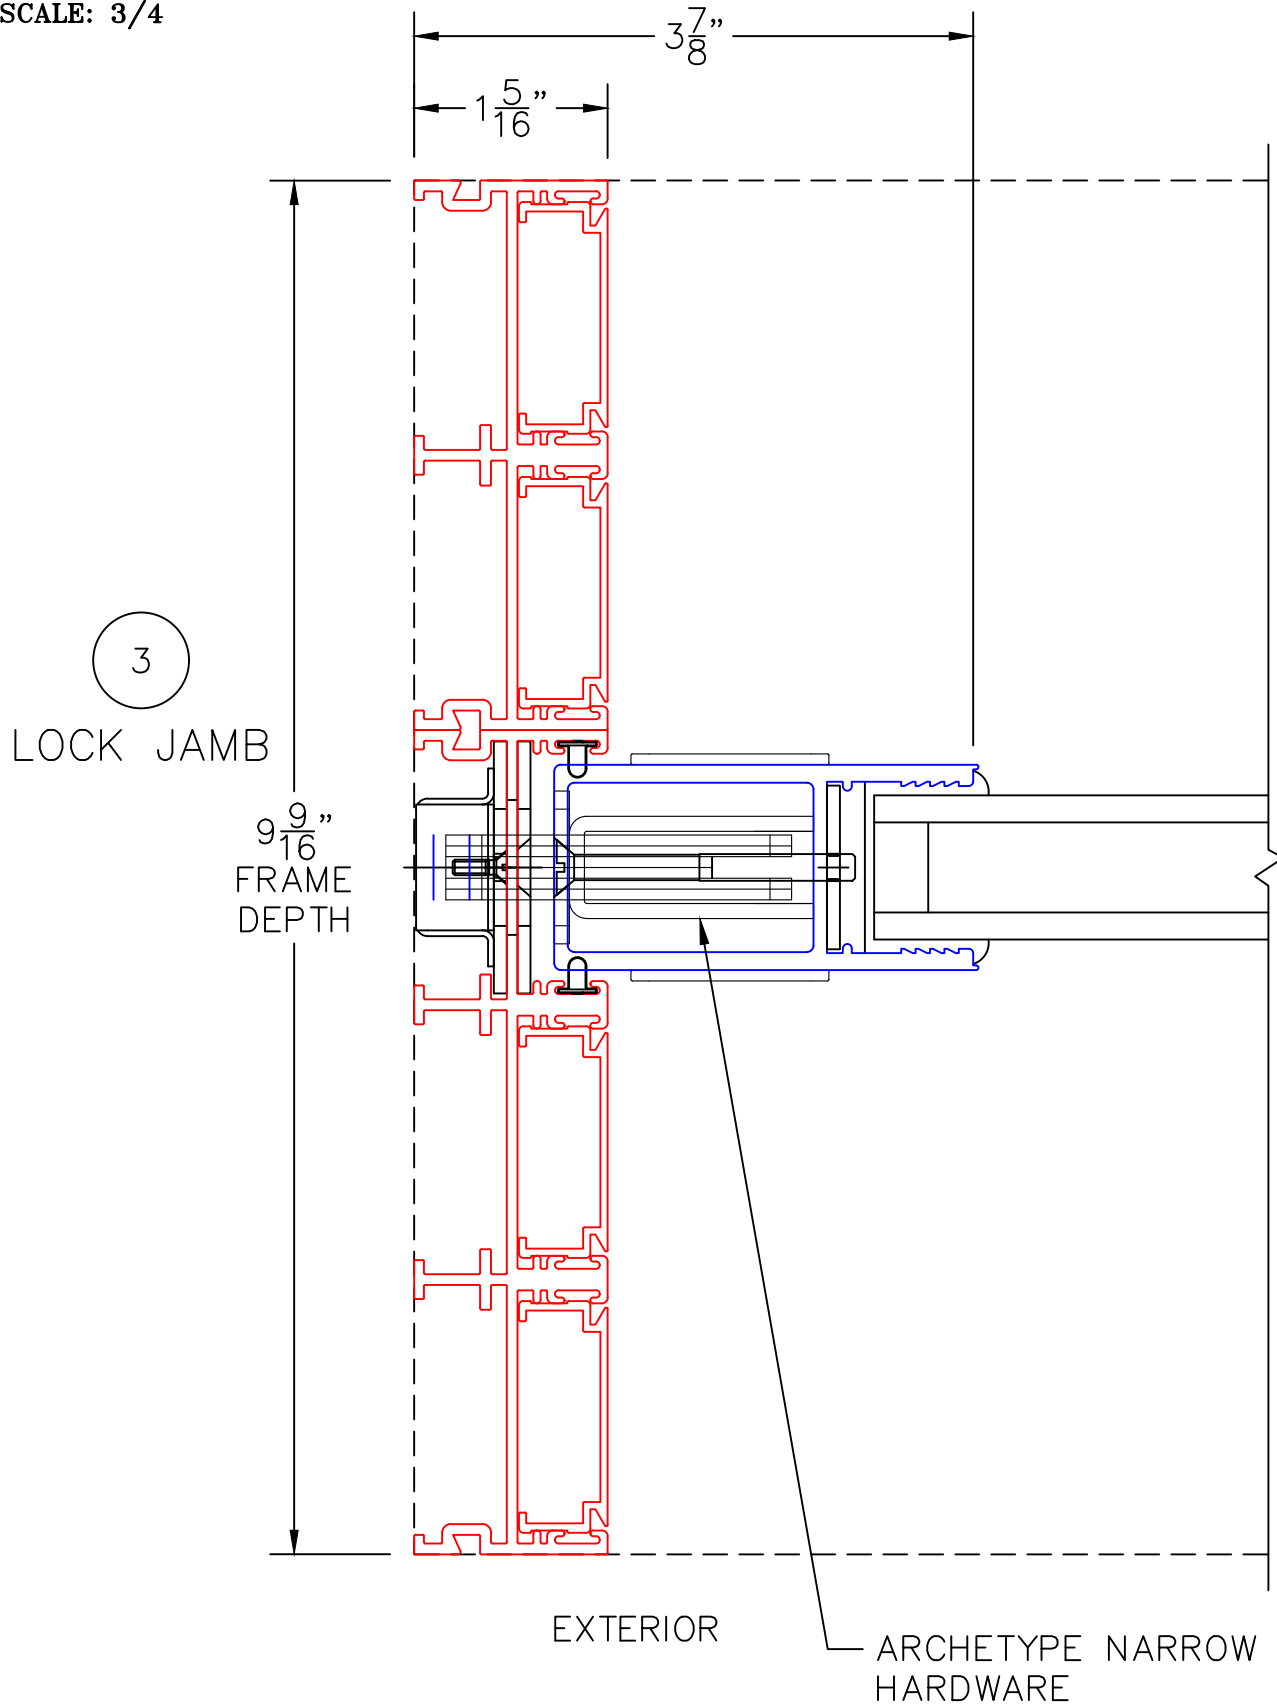

(USE RULER TO SCALE DIMENSIONS IN INCHES)

SCALE: 3/4

XXX DOOR

## MULTI-SLIDE HEAD DETAILS

(USE RULER TO SCALE DIMENSIONS IN INCHES)

SCALE: 3/4

XXX DOOR

(USE RULER TO SCALE DIMENSIONS IN INCHES)

SCALE: 3/4

XXX DOOR  
HIDDEN TRACK

(USE RULER TO SCALE DIMENSIONS IN INCHES)

SCALE: 3/4

XXX DOOR  
HIDDEN TRACK

4  
INTERLOCKERS

2 1/16"

EXTERIOR

(USE RULER TO SCALE DIMENSIONS IN INCHES)

**SCALE: 3/4**

XXX DOOR  
HIDDEN TRACK

5

INTERLOCKERS

2 <sup>1</sup>/<sub>16</sub>''

EXTERIOR

(USE RULER TO SCALE DIMENSIONS IN INCHES)

SCALE: 3/4

XXX DOOR  
HIDDEN TRACK

3 7/8"