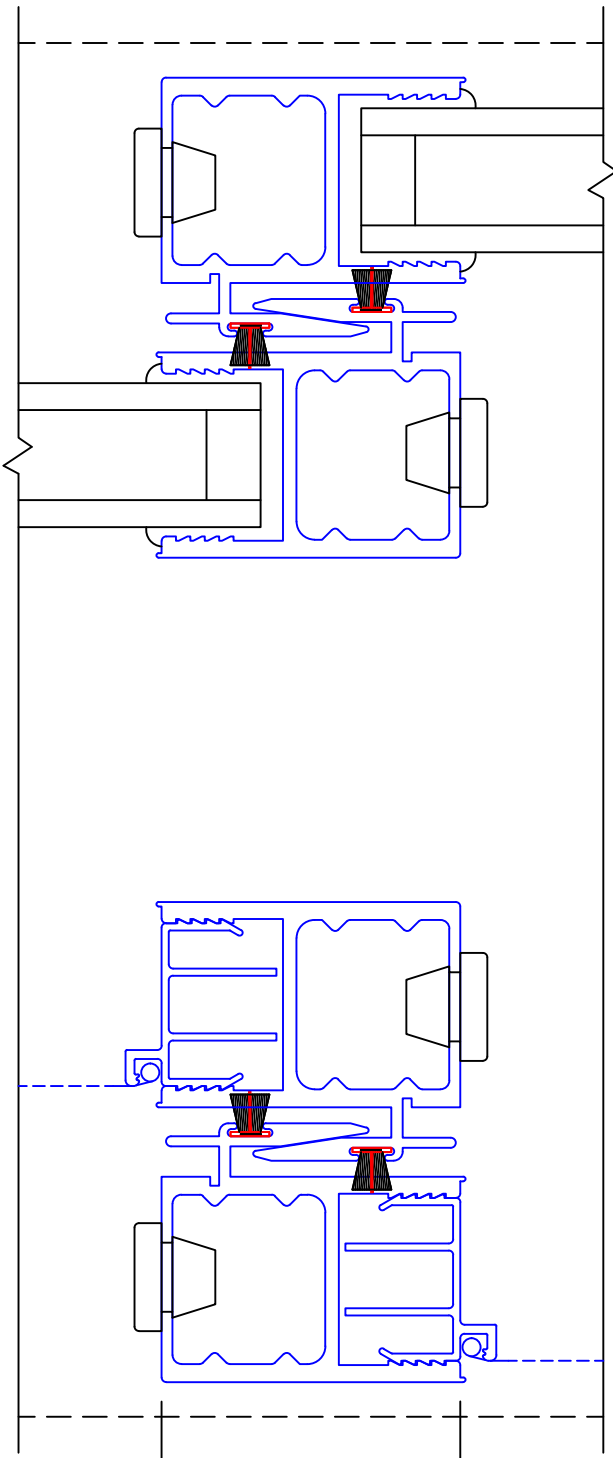

## MULTI-SLIDE DOOR DETAILS WITH SCREENS

NOTE: CENTERLINES ARE NOT DIVIDED EQUALLY; CONFIRM CENTERLINES WHEN REQUIRED

XXX DOOR

XXXIXXX DOOR

-GLASS PENETRATION: 11/16"  
-FOR ADDITIONAL OPTIONS AND UPGRADES  
SEE DRAWINGS 3050-08, 3050-09 & 3050-10.

## MULTI-SLIDE HEAD DETAILS

(USE RULER TO SCALE DIMENSIONS IN INCHES)

SCALE: 3/4

XXX DOOR

(USE RULER TO SCALE DIMENSIONS IN INCHES)

SCALE: 3/4

XXX DOOR  
HIDDEN TRACK

(USE RULER TO SCALE DIMENSIONS IN INCHES)

SCALE: 3/4

XXX DOOR  
HIDDEN TRACK

4  
INTERLOCKERS

2 1/16"

EXTERIOR

(USE RULER TO SCALE DIMENSIONS IN INCHES)

**SCALE: 3/4**

XXX DOOR  
HIDDEN TRACK

5

INTERLOCKERS

2 <sup>1</sup>/<sub>16</sub>''

EXTERIOR

(USE RULER TO SCALE DIMENSIONS IN INCHES)

SCALE: 3/4

XXX DOOR  
HIDDEN TRACK

3 7/8"