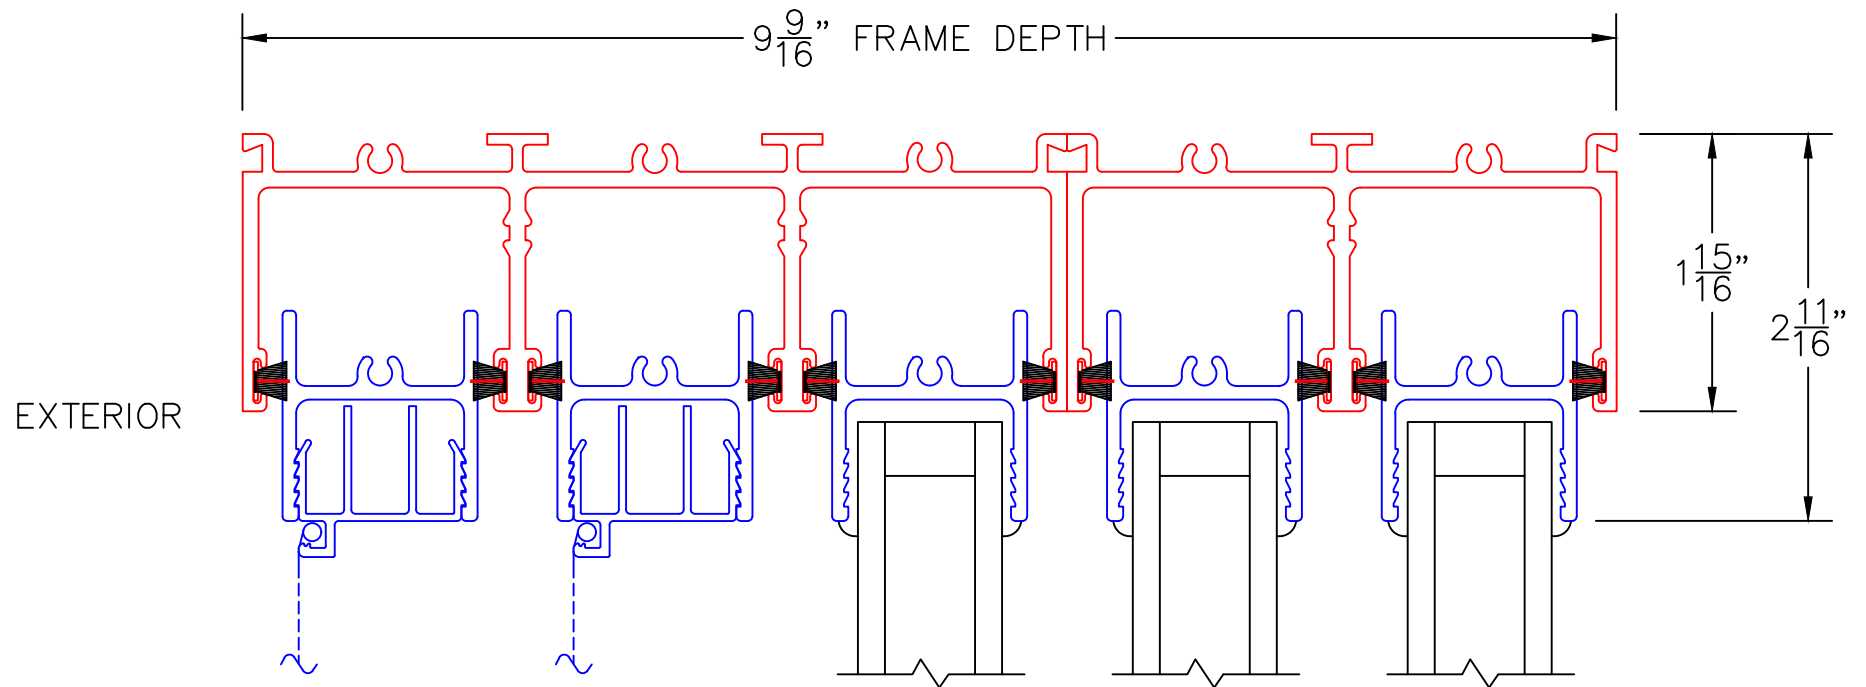

(USE RULER TO SCALE DIMENSIONS IN INCHES)

SCALE: 3/4

XXX DOOR

MULTI-SLIDE HEAD DETAILS