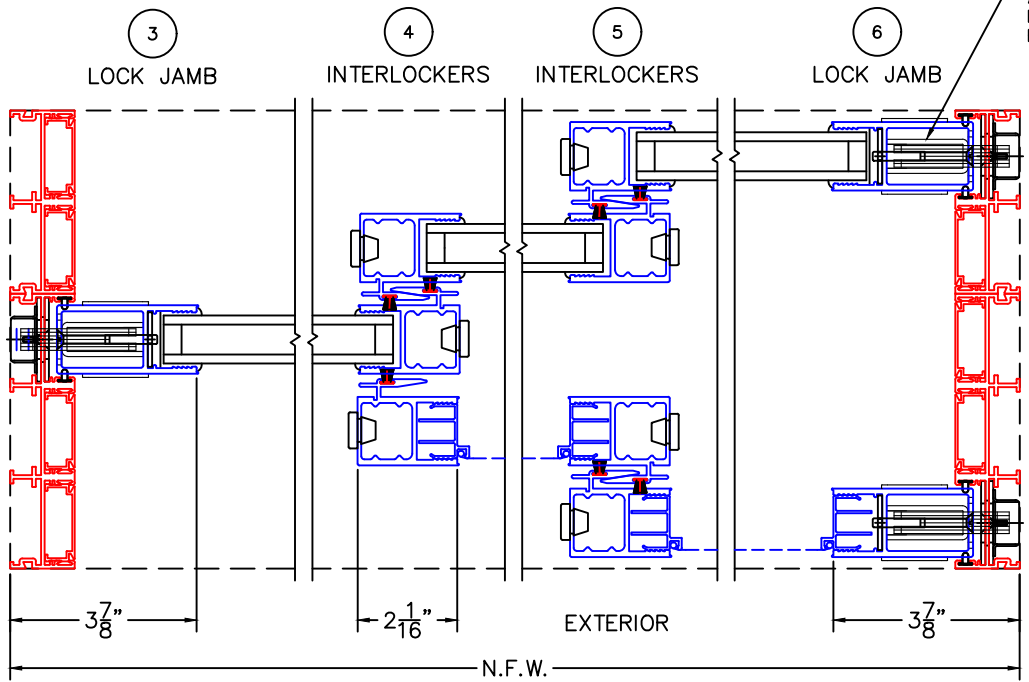

(USE RULER TO SCALE DIMENSIONS IN INCHES)  
SCALE: 1/4

## MULTI-SLIDE DOOR DETAILS WITH SCREENS

NOTE: CENTERLINES ARE NOT DIVIDED EQUALLY; CONFIRM CENTERLINES WHEN REQUIRED

XXX DOOR

XXXIXXX DOOR

-GLASS PENETRATION: 11/16"  
-FOR ADDITIONAL OPTIONS AND UPGRADES  
SEE DRAWINGS 3050-08, 3050-09 & 3050-10.

(USE RULER TO SCALE DIMENSIONS IN INCHES)

SCALE: 3/4

XXX DOOR

SCALE: 3/4

XXX DOOR  
HIDDEN TRACK

4  
INTERLOCKERS

2 1/16"

EXTERIOR

(USE RULER TO SCALE DIMENSIONS IN INCHES)

**SCALE: 3/4**

XXX DOOR  
HIDDEN TRACK