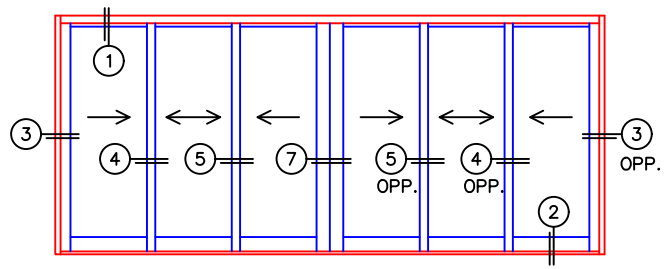

(USE RULER TO SCALE DIMENSIONS IN INCHES)  
SCALE: 1/4

## MULTI-SLIDE DOOR DETAILS WITH SCREENS

NOTE: CENTERLINES ARE NOT DIVIDED EQUALLY; CONFIRM CENTERLINES WHEN REQUIRED

XXX DOOR

XXXIXXX DOOR

-GLASS PENETRATION: 11/16"  
-FOR ADDITIONAL OPTIONS AND UPGRADES  
SEE DRAWINGS 3050-08, 3050-09 & 3050-10.

(USE RULER TO SCALE DIMENSIONS IN INCHES)

SCALE: 3/4

XXX DOOR

## MULTI-SLIDE HEAD DETAILS

(USE RULER TO SCALE DIMENSIONS IN INCHES)

SCALE: 3/4

XXX DOOR

(USE RULER TO SCALE DIMENSIONS IN INCHES)

SCALE: 3/4

XXX DOOR  
HIDDEN TRACK

(USE RULER TO SCALE DIMENSIONS IN INCHES)