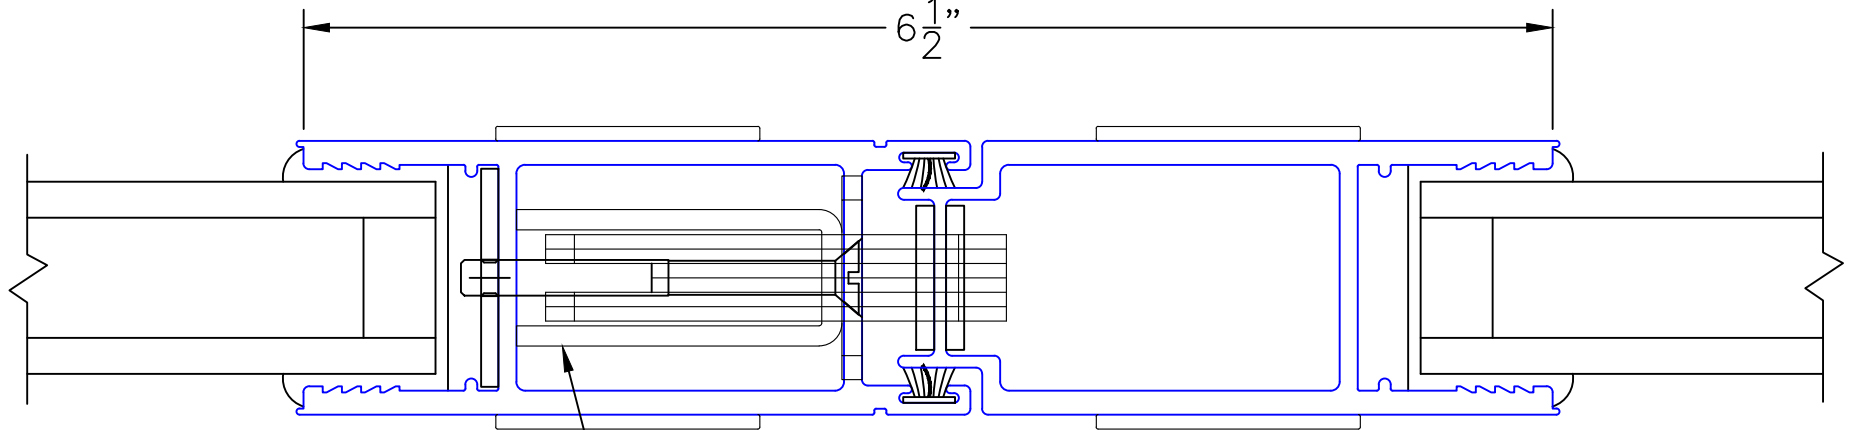

(USE RULER TO SCALE DIMENSIONS IN INCHES)

SCALE: FULL

XXXIXX DOOR
HIDDEN TRACK

7

MEETING STILES

6 1/2"

ARCHETYPE NARROW
HARDWARE

EXTERIOR