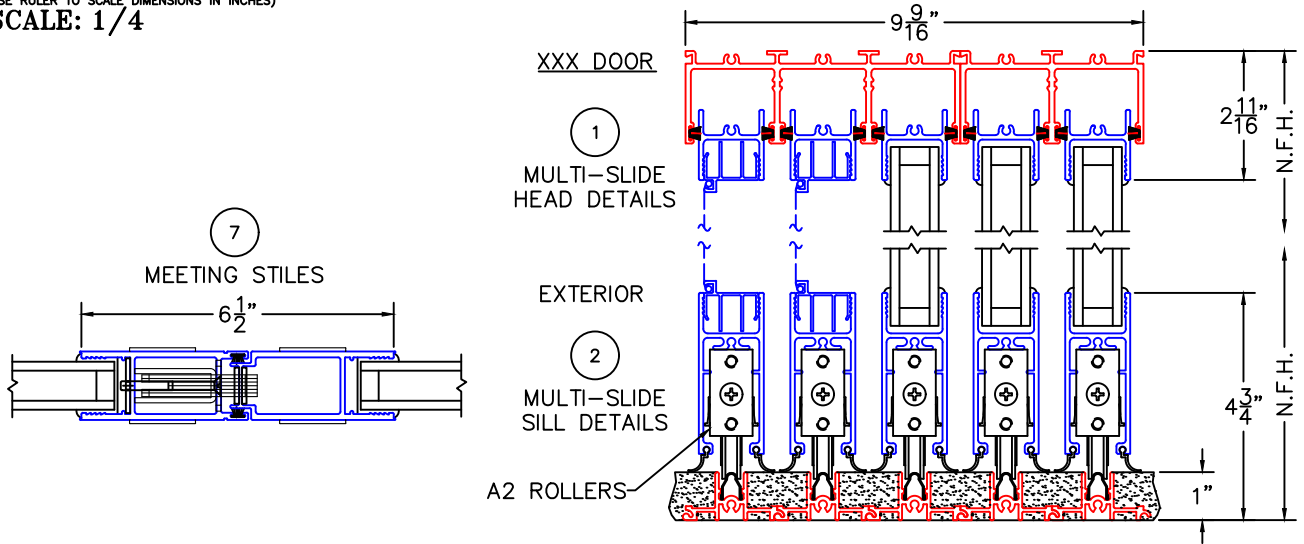

(USE RULER TO SCALE DIMENSIONS IN INCHES)  
SCALE: 1/4

## MULTI-SLIDE DOOR DETAILS WITH SCREENS

NOTE: CENTERLINES ARE NOT DIVIDED EQUALLY; CONFIRM CENTERLINES WHEN REQUIRED

XXX DOOR

XXXIXXX DOOR

-GLASS PENETRATION: 11/16"  
-FOR ADDITIONAL OPTIONS AND UPGRADES  
SEE DRAWINGS 3050-08, 3050-09 & 3050-10.

(USE RULER TO SCALE DIMENSIONS IN INCHES)

SCALE: 3/4

XXX DOOR

5

INTERLOCKERS

2 <sup>1</sup>/<sub>16</sub>''

EXTERIOR

(USE RULER TO SCALE DIMENSIONS IN INCHES)

SCALE: 3/4

XXX DOOR  
HIDDEN TRACK

3 7/8"