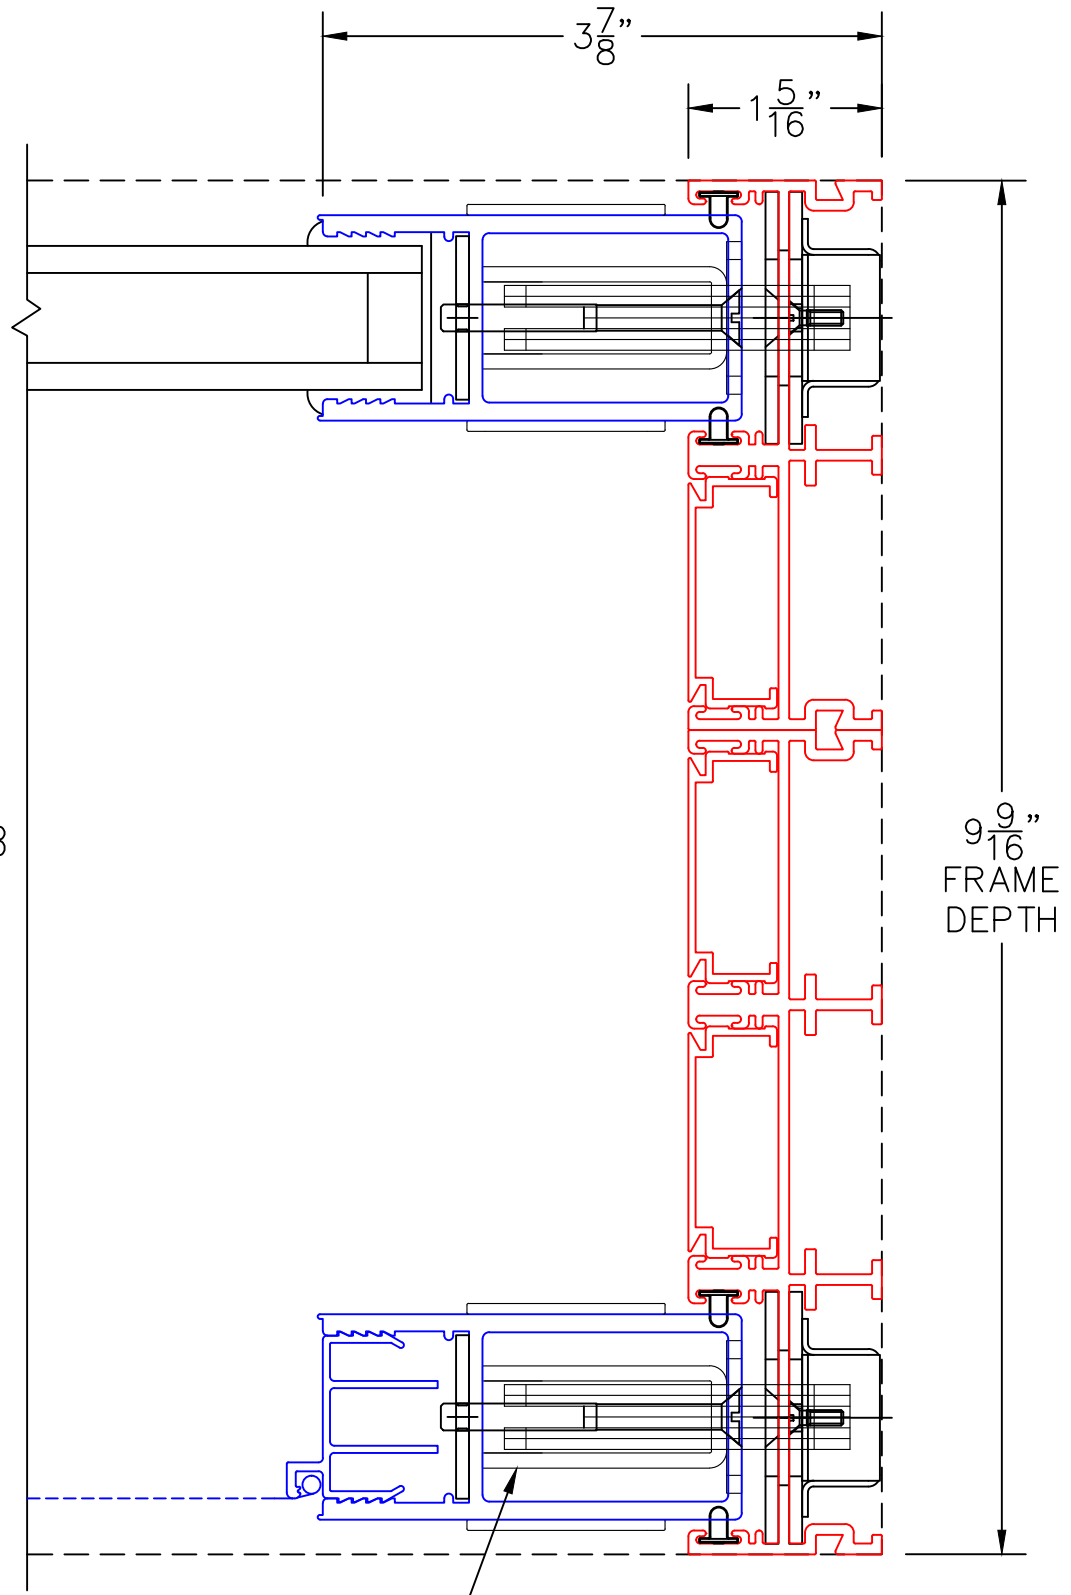

## MULTI-SLIDE DOOR DETAILS WITH SCREENS

NOTE: CENTERLINES ARE NOT DIVIDED EQUALLY; CONFIRM CENTERLINES WHEN REQUIRED

XXX DOOR

XXXIXXX DOOR

-GLASS PENETRATION: 11/16"  
-FOR ADDITIONAL OPTIONS AND UPGRADES  
SEE DRAWINGS 3050-08, 3050-09 & 3050-10.

(USE RULER TO SCALE DIMENSIONS IN INCHES)

SCALE: 3/4

XXX DOOR

5

INTERLOCKERS

2 <sup>1</sup>/<sub>16</sub>''

EXTERIOR

(USE RULER TO SCALE DIMENSIONS IN INCHES)

SCALE: 3/4

XXX DOOR  
HIDDEN TRACK

3 7/8"

1 5/16"

6

LOCK JAMB

9 9/16"  
FRAME  
DEPTH

ARCHETYPE NARROW  
HARDWARE

EXTERIOR

(USE RULER TO SCALE DIMENSIONS IN INCHES)

SCALE: FULL