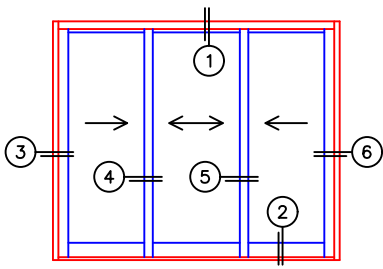

(USE RULER TO SCALE DIMENSIONS IN INCHES)  
SCALE: 1/4

## MULTI-SLIDE DOOR DETAILS WITH SCREENS

NOTE: CENTERLINES ARE NOT DIVIDED EQUALLY; CONFIRM CENTERLINES WHEN REQUIRED

XXX DOOR

XXXIXXX DOOR

-GLASS PENETRATION: 11/16"  
-FOR ADDITIONAL OPTIONS AND UPGRADES  
SEE DRAWINGS 3050-08, 3050-09 & 3050-10.

(USE RULER TO SCALE DIMENSIONS IN INCHES)

SCALE: 3/4

XXX DOOR

## MULTI-SLIDE HEAD DETAILS

(USE RULER TO SCALE DIMENSIONS IN INCHES)

SCALE: 3/4

XXX DOOR

(USE RULER TO SCALE DIMENSIONS IN INCHES)

SCALE: 3/4

XXX DOOR  
HIDDEN TRACK

(USE RULER TO SCALE DIMENSIONS IN INCHES)