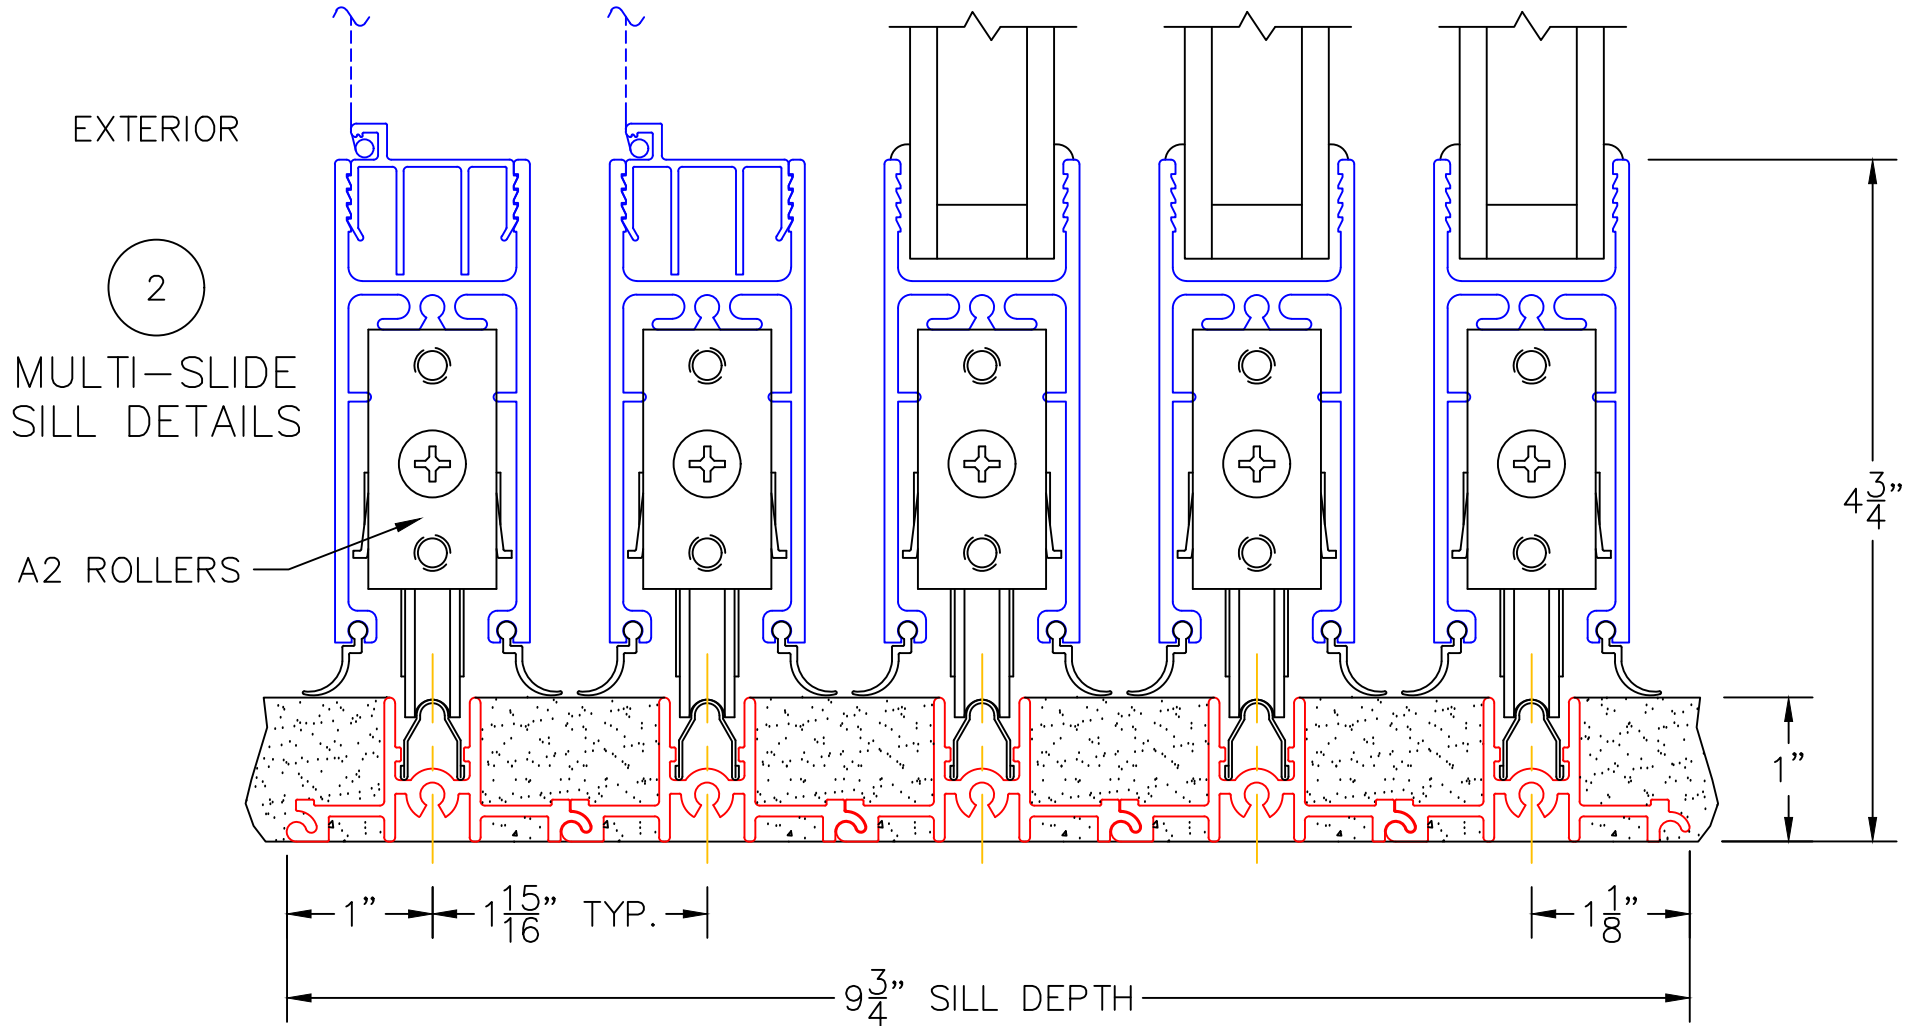

## MULTI-SLIDE HEAD DETAILS

(USE RULER TO SCALE DIMENSIONS IN INCHES)

SCALE: 3/4

XXX DOOR

(USE RULER TO SCALE DIMENSIONS IN INCHES)

SCALE: 3/4

XXX DOOR  
HIDDEN TRACK

(USE RULER TO SCALE DIMENSIONS IN INCHES)

SCALE: 3/4

XXX DOOR  
HIDDEN TRACK

4  
INTERLOCKERS

2 1/16"

EXTERIOR

(USE RULER TO SCALE DIMENSIONS IN INCHES)

**SCALE: 3/4**

XXX DOOR  
HIDDEN TRACK

5

INTERLOCKERS

2 <sup>1</sup>/<sub>16</sub>''

EXTERIOR

(USE RULER TO SCALE DIMENSIONS IN INCHES)

SCALE: 3/4

XXX DOOR  
HIDDEN TRACK

3 7/8"