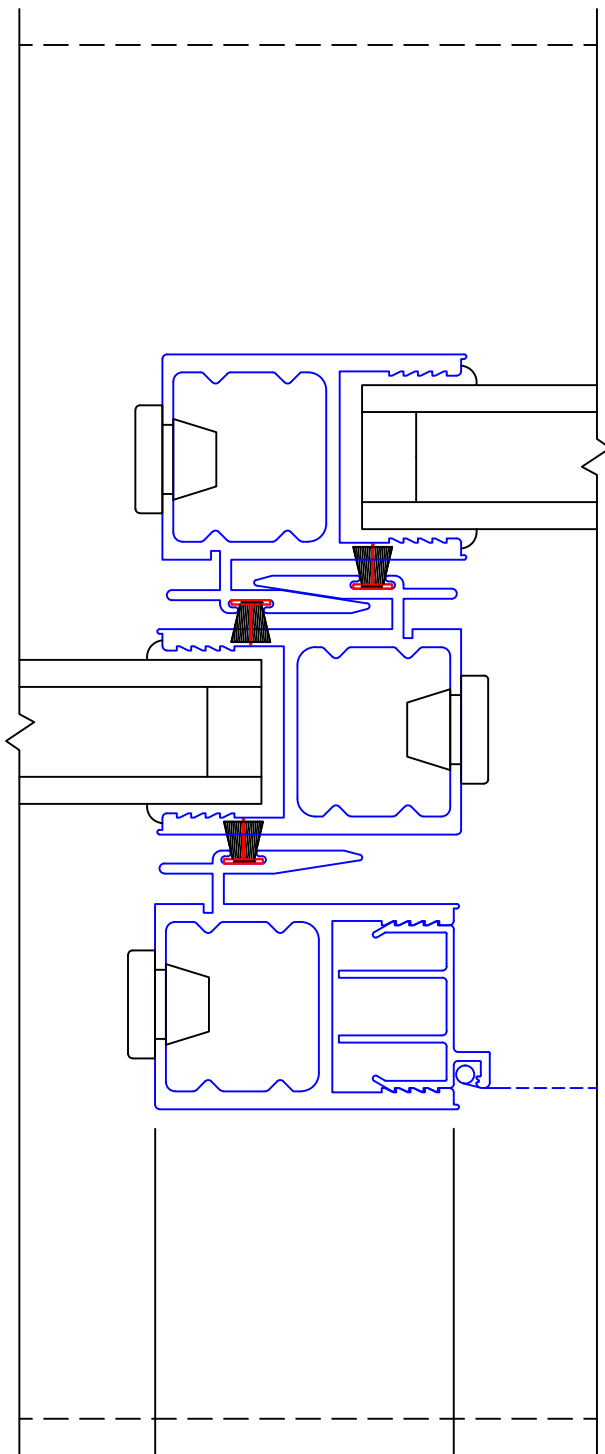

## MULTI-SLIDE DOOR DETAILS WITH SCREENS

NOTE: CENTERLINES ARE NOT DIVIDED EQUALLY; CONFIRM CENTERLINES WHEN REQUIRED

XXX DOOR

XXXIXXX DOOR

-GLASS PENETRATION: 11/16"  
-FOR ADDITIONAL OPTIONS AND UPGRADES  
SEE DRAWINGS 3050-08, 3050-09 & 3050-10.

(USE RULER TO SCALE DIMENSIONS IN INCHES)

SCALE: 3/4

XXX DOOR

## MULTI-SLIDE HEAD DETAILS

(USE RULER TO SCALE DIMENSIONS IN INCHES)

SCALE: 3/4

XXX DOOR

(USE RULER TO SCALE DIMENSIONS IN INCHES)

SCALE: 3/4

XXX DOOR  
HIDDEN TRACK

(USE RULER TO SCALE DIMENSIONS IN INCHES)

SCALE: 3/4

XXX DOOR  
HIDDEN TRACK

4  
INTERLOCKERS

2 1/16"

EXTERIOR

(USE RULER TO SCALE DIMENSIONS IN INCHES)

**SCALE: 3/4**

XXX DOOR  
HIDDEN TRACK