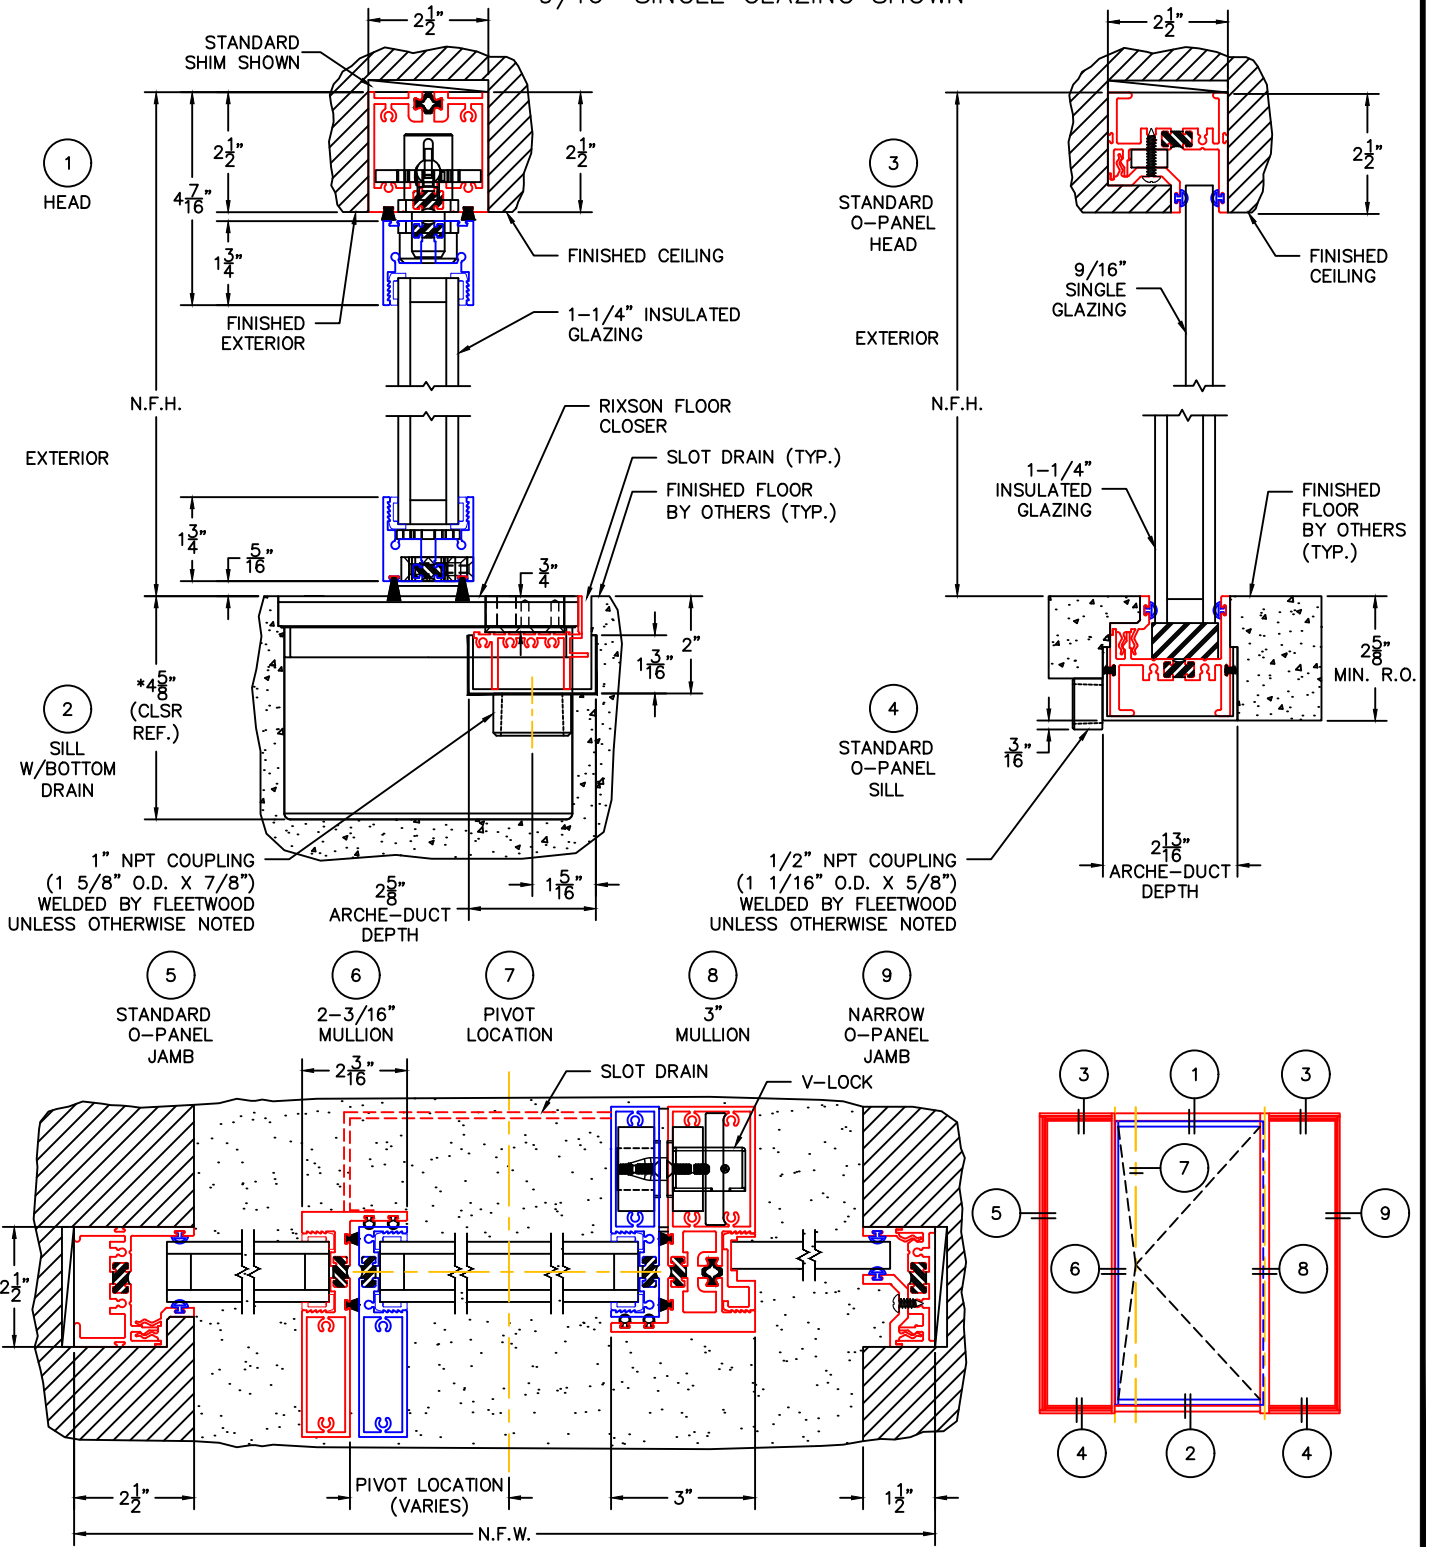

(USE RULER TO SCALE DIMENSIONS IN INCHES)

SCALE: 1/4"

FIXED LITE PIVOT DOOR DETAILS  
WITH RIXSON FLOOR CLOSER  
1-1/4" INSULATED GLAZING SHOWN AND  
9/16" SINGLE GLAZING SHOWN

NOTES:  
1. NET FRAME HEIGHT IS FROM FINISHED FLOOR (DOES NOT INCLUDE SILL OR ARCHE-DUCT).  
2. GLASS PENETRATION: 9/16"  
3. FOR ADDITIONAL OPTIONS SEE EDGE\_p-03

NOTES (CONT'D):  
4. \*ARCHE-DUCT MINIMUM R.O. (REFER TO INSTALLATION INSTRUCTIONS FOR RIXSON CLOSER MINIMUM R.O. REQUIREMENTS.)