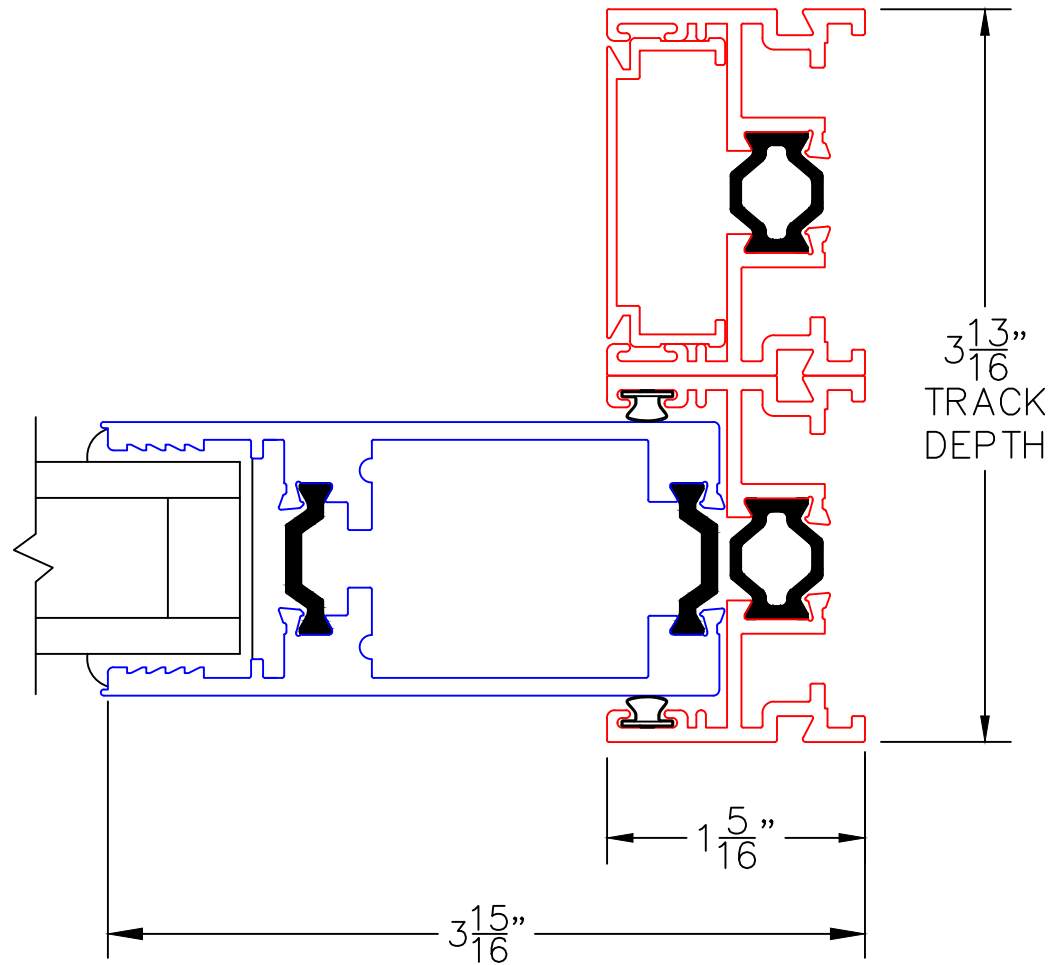

(USE RULER TO SCALE DIMENSIONS IN INCHES)

SCALE: FULL

SILL RISER OPTION

ALTERNATE FIXED STILE

(USE RULER TO SCALE DIMENSIONS IN INCHES)

SCALE: FULL

2

ARCHETYPE NARROW FIXED STILE

EXTERIOR

ALTERNATE FIXED STILE

(USE RULER TO SCALE DIMENSIONS IN INCHES)

SCALE: FULL

2A

ARCHETYPE
FIXED STILE

EXTERIOR

(USE RULER TO SCALE DIMENSIONS IN INCHES)

SCALE: FULL

BOTTOM RAIL AS
TOP RAIL OPTION

3

A2 BOTTOM RAIL

EXTERIOR

(USE RULER TO SCALE DIMENSIONS IN INCHES)

SCALE: 3/4

POCKET WALL OPTIONS

4

OPTIONAL POCKET JAMB
WITH HEAD BUMPERS

EXTERIOR

(USE RULER TO SCALE DIMENSIONS IN INCHES)

SCALE: 3/4

POCKET WALL OPTIONS

5

2 3/4" SIGHTLINE
INTERLOCKER