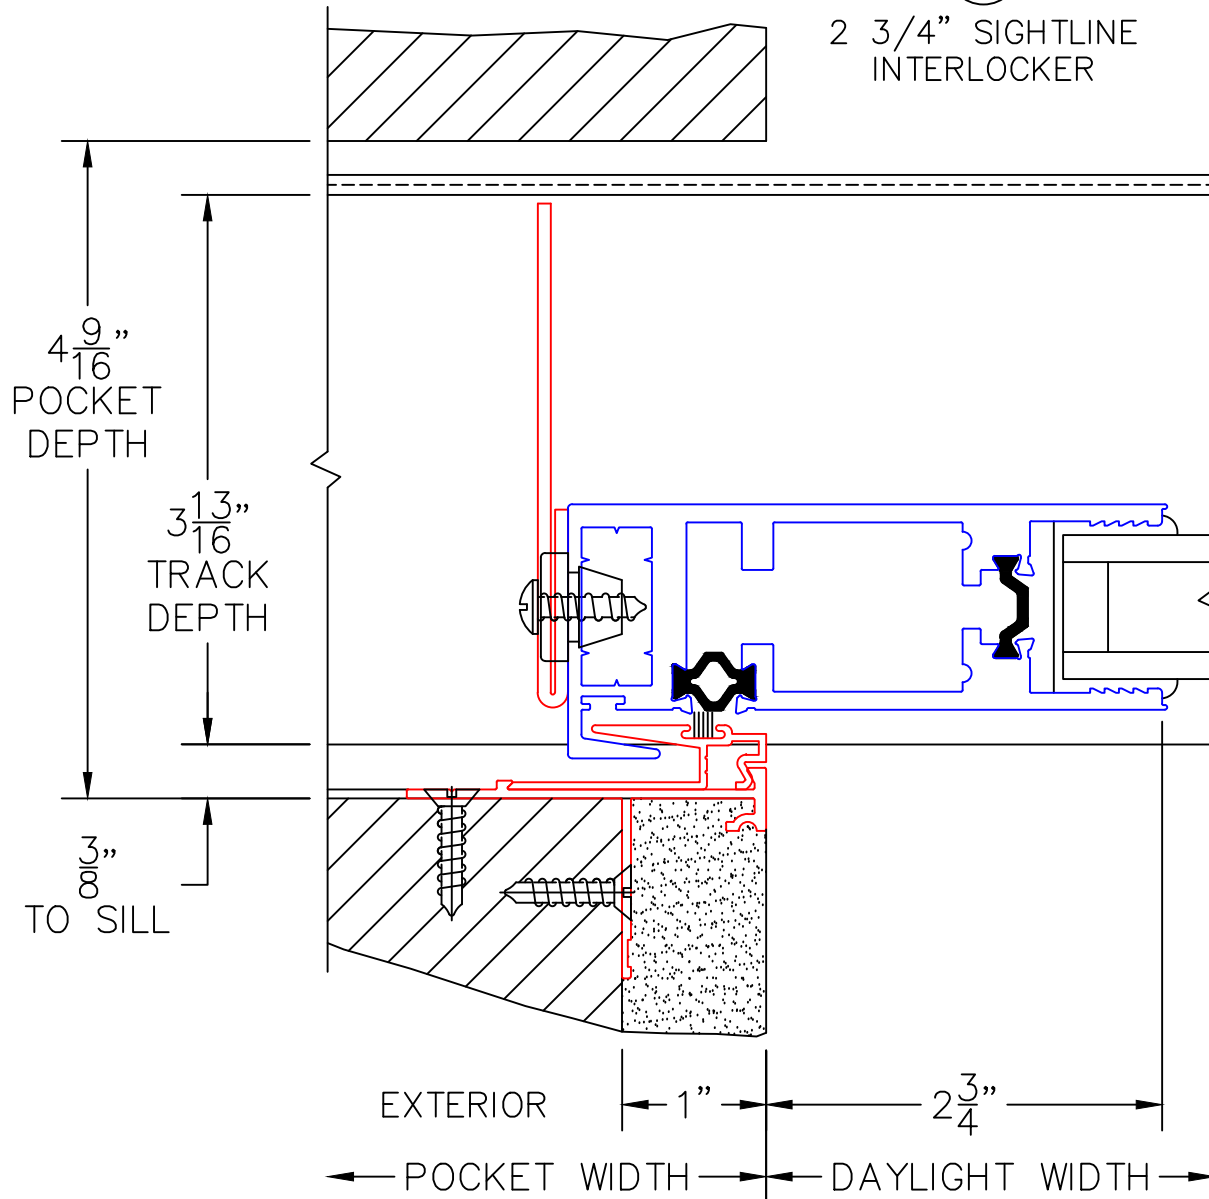

4

OPTIONAL POCKET JAMB
WITH HEAD BUMPERS

EXTERIOR

(USE RULER TO SCALE DIMENSIONS IN INCHES)

SCALE: 3/4

POCKET WALL OPTIONS

5

2 3/4" SIGHTLINE
INTERLOCKER

(USE RULER TO SCALE DIMENSIONS IN INCHES)

SCALE: FULL

POCKET WALL OPTIONS

6

J-POCKET
INTERLOCKER

EXTERIOR

(USE RULER TO SCALE DIMENSIONS IN INCHES)

SCALE: FULL