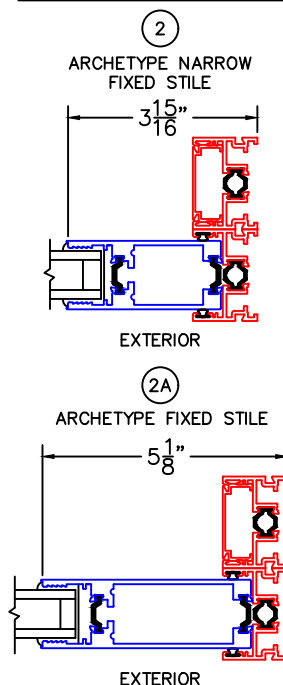

(USE RULER TO SCALE DIMENSIONS IN INCHES)

SCALE: 1/4"

SILL RISER OPTION

ALTERNATE FIXED STILES

BOTTOM RAIL USED AS TOP RAIL

POCKET WALL OPTIONS

DOOR COLLECTOR AND 4" SIGHTLINE INTERLOCKER OPTIONS

-GLASS PENETRATION: 11/16"

(USE RULER TO SCALE DIMENSIONS IN INCHES)

SCALE: FULL

SILL RISER OPTION

ALTERNATE FIXED STILE

(USE RULER TO SCALE DIMENSIONS IN INCHES)

SCALE: FULL

2

ARCHETYPE NARROW FIXED STILE

EXTERIOR

ALTERNATE FIXED STILE

(USE RULER TO SCALE DIMENSIONS IN INCHES)

SCALE: FULL

2A

ARCHETYPE
FIXED STILE

EXTERIOR

(USE RULER TO SCALE DIMENSIONS IN INCHES)

SCALE: FULL

BOTTOM RAIL AS
TOP RAIL OPTION

3

A2 BOTTOM RAIL

EXTERIOR

(USE RULER TO SCALE DIMENSIONS IN INCHES)

SCALE: 3/4

POCKET WALL OPTIONS