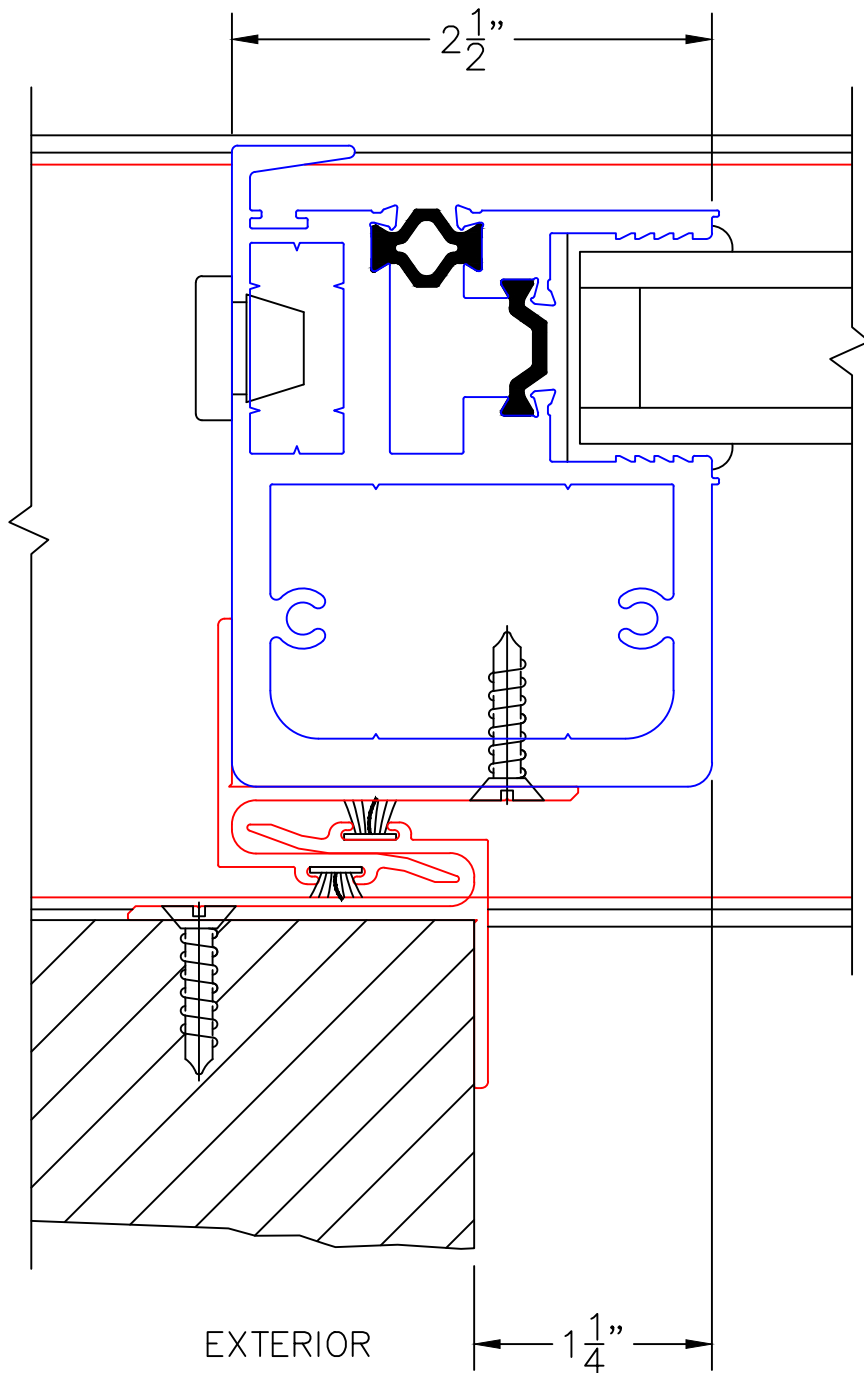

4

OPTIONAL POCKET JAMB
WITH HEAD BUMPERS

EXTERIOR

(USE RULER TO SCALE DIMENSIONS IN INCHES)

SCALE: 3/4

POCKET WALL OPTIONS

5

2 3/4" SIGHTLINE
INTERLOCKER

(USE RULER TO SCALE DIMENSIONS IN INCHES)

SCALE: FULL

POCKET WALL OPTIONS

6

J-POCKET
INTERLOCKER

EXTERIOR

(USE RULER TO SCALE DIMENSIONS IN INCHES)

SCALE: FULL

POCKET WALL OPTIONS

7

L-TYPE POCKET
INTERLOCKER

(USE RULER TO SCALE DIMENSIONS IN INCHES)

SCALE: FULL

POCKET WALL OPTIONS

8

L-TYPE POCKET
INTERLOCKER WITH
REVERSE HP INTERLOCKER

(USE RULER TO SCALE DIMENSIONS IN INCHES)

SCALE: FULL

POCKET WALL OPTIONS

9

2-PIECE POCKET
INTERLOCKER WITH
REVERSE HP INTERLOCKER

(USE RULER TO SCALE DIMENSIONS IN INCHES)

SCALE: FULL

POCKET WALL OPTIONS