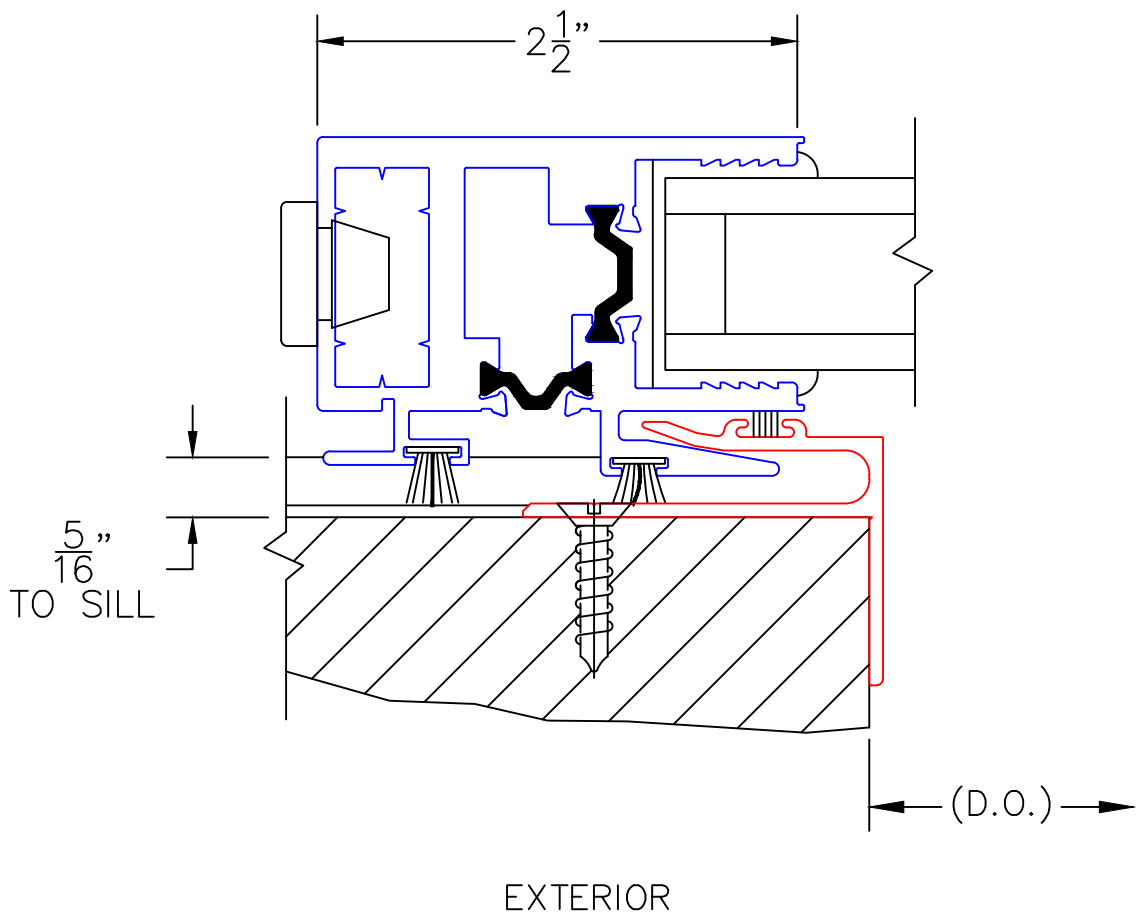

4

OPTIONAL POCKET JAMB
WITH HEAD BUMPERS

EXTERIOR

(USE RULER TO SCALE DIMENSIONS IN INCHES)

SCALE: 3/4

POCKET WALL OPTIONS

5

2 3/4" SIGHTLINE
INTERLOCKER

(USE RULER TO SCALE DIMENSIONS IN INCHES)

SCALE: FULL

POCKET WALL OPTIONS

6

J-POCKET
INTERLOCKER

EXTERIOR

(USE RULER TO SCALE DIMENSIONS IN INCHES)

SCALE: FULL

POCKET WALL OPTIONS

7

L-TYPE POCKET
INTERLOCKER

(USE RULER TO SCALE DIMENSIONS IN INCHES)

SCALE: FULL

POCKET WALL OPTIONS

8

L-TYPE POCKET
INTERLOCKER WITH
REVERSE HP INTERLOCKER

(USE RULER TO SCALE DIMENSIONS IN INCHES)

SCALE: FULL

POCKET WALL OPTIONS

9

2-PIECE POCKET
INTERLOCKER WITH
REVERSE HP INTERLOCKER

(USE RULER TO SCALE DIMENSIONS IN INCHES)

SCALE: FULL

POCKET WALL OPTIONS