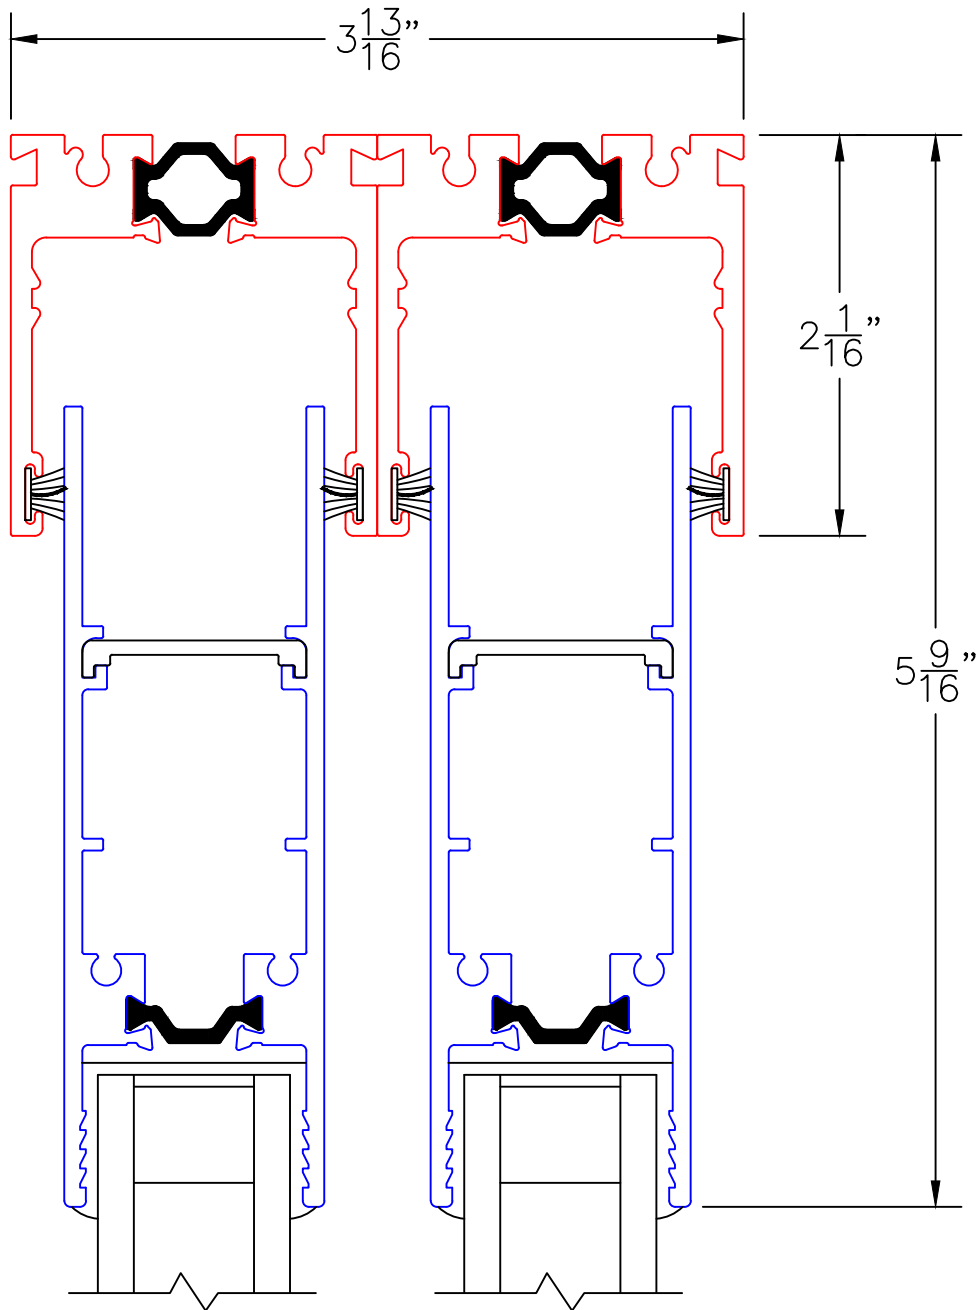

EXTERIOR

ALTERNATE FIXED STILE

(USE RULER TO SCALE DIMENSIONS IN INCHES)

SCALE: FULL

2A

ARCHETYPE
FIXED STILE

EXTERIOR

(USE RULER TO SCALE DIMENSIONS IN INCHES)

SCALE: FULL

BOTTOM RAIL AS
TOP RAIL OPTION

3

A2 BOTTOM RAIL

EXTERIOR

(USE RULER TO SCALE DIMENSIONS IN INCHES)

SCALE: 3/4

POCKET WALL OPTIONS

4

OPTIONAL POCKET JAMB
WITH HEAD BUMPERS

EXTERIOR

(USE RULER TO SCALE DIMENSIONS IN INCHES)

SCALE: 3/4

POCKET WALL OPTIONS

5

2 3/4" SIGHTLINE
INTERLOCKER

(USE RULER TO SCALE DIMENSIONS IN INCHES)

SCALE: FULL

POCKET WALL OPTIONS

6

J-POCKET
INTERLOCKER

EXTERIOR

(USE RULER TO SCALE DIMENSIONS IN INCHES)

SCALE: FULL