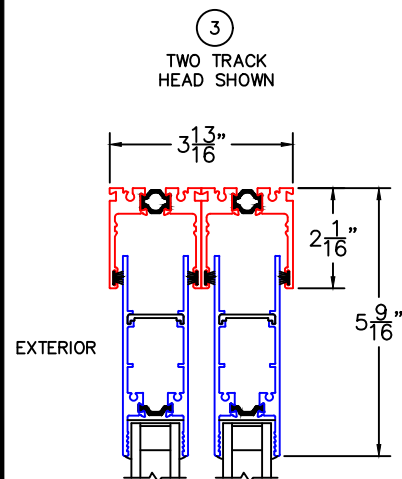

(USE RULER TO SCALE DIMENSIONS IN INCHES)

SCALE: 1/4"

SILL RISER OPTION

ALTERNATE FIXED STILES

BOTTOM RAIL USED AS TOP RAIL

POCKET WALL OPTIONS

DOOR COLLECTOR AND 4" SIGHTLINE INTERLOCKER OPTIONS

-GLASS PENETRATION: 11/16"

(USE RULER TO SCALE DIMENSIONS IN INCHES)

SCALE: FULL

SILL RISER OPTION

ALTERNATE FIXED STILE

(USE RULER TO SCALE DIMENSIONS IN INCHES)

SCALE: FULL

2

ARCHETYPE NARROW FIXED STILE

EXTERIOR

ALTERNATE FIXED STILE

(USE RULER TO SCALE DIMENSIONS IN INCHES)

SCALE: FULL

2A

ARCHETYPE
FIXED STILE

EXTERIOR

(USE RULER TO SCALE DIMENSIONS IN INCHES)

4

OPTIONAL POCKET JAMB
WITH HEAD BUMPERS

EXTERIOR

(USE RULER TO SCALE DIMENSIONS IN INCHES)

SCALE: 3/4

POCKET WALL OPTIONS

5

2 3/4" SIGHTLINE
INTERLOCKER