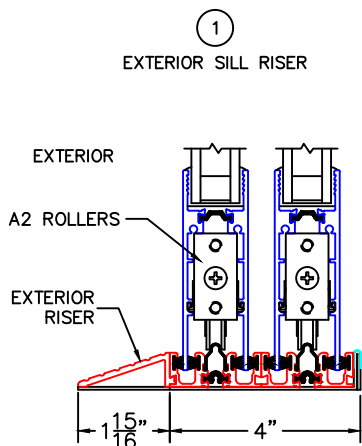

(USE RULER TO SCALE DIMENSIONS IN INCHES)

SCALE: 1/4"

SILL RISER OPTION

ALTERNATE FIXED STILES

BOTTOM RAIL USED AS TOP RAIL

POCKET WALL OPTIONS

DOOR COLLECTOR AND 4" SIGHTLINE INTERLOCKER OPTIONS

-GLASS PENETRATION: 11/16"

(USE RULER TO SCALE DIMENSIONS IN INCHES)

SCALE: FULL

SILL RISER OPTION

ALTERNATE FIXED STILE

(USE RULER TO SCALE DIMENSIONS IN INCHES)

SCALE: FULL

2

ARCHETYPE NARROW FIXED STILE

EXTERIOR

ALTERNATE FIXED STILE

(USE RULER TO SCALE DIMENSIONS IN INCHES)

SCALE: FULL

2A

ARCHETYPE
FIXED STILE

EXTERIOR

(USE RULER TO SCALE DIMENSIONS IN INCHES)

4

OPTIONAL POCKET JAMB
WITH HEAD BUMPERS

EXTERIOR

(USE RULER TO SCALE DIMENSIONS IN INCHES)

SCALE: 3/4

POCKET WALL OPTIONS

5

2 3/4" SIGHTLINE
INTERLOCKER