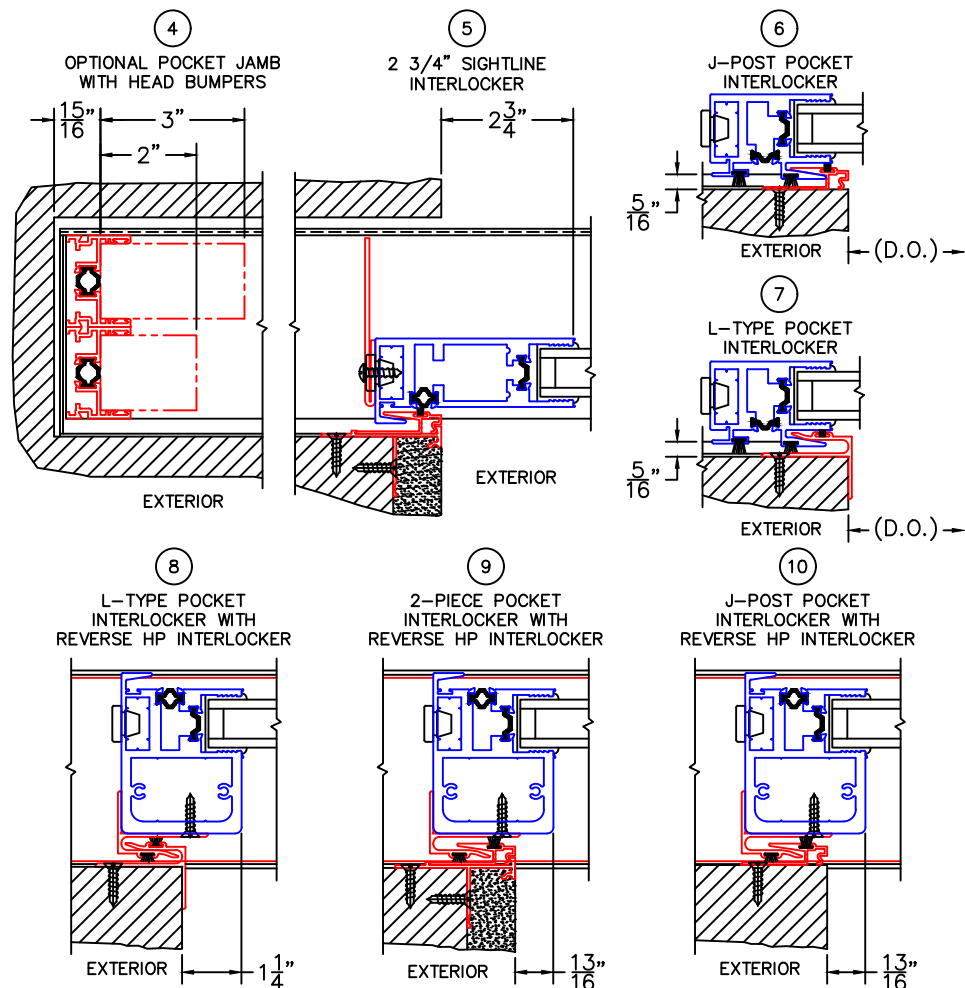

(USE RULER TO SCALE DIMENSIONS IN INCHES)

SCALE: 1/4"

SILL RISER OPTION

ALTERNATE FIXED STILES

BOTTOM RAIL USED AS TOP RAIL

POCKET WALL OPTIONS

DOOR COLLECTOR AND 4" SIGHTLINE INTERLOCKER OPTIONS

-GLASS PENETRATION: 11/16"

(USE RULER TO SCALE DIMENSIONS IN INCHES)

SCALE: FULL

SILL RISER OPTION

ALTERNATE FIXED STILE

(USE RULER TO SCALE DIMENSIONS IN INCHES)

SCALE: FULL

2

ARCHETYPE NARROW FIXED STILE

EXTERIOR

ALTERNATE FIXED STILE

(USE RULER TO SCALE DIMENSIONS IN INCHES)

SCALE: FULL

2A

ARCHETYPE
FIXED STILE

EXTERIOR

(USE RULER TO SCALE DIMENSIONS IN INCHES)

4

OPTIONAL POCKET JAMB
WITH HEAD BUMPERS

EXTERIOR

(USE RULER TO SCALE DIMENSIONS IN INCHES)

SCALE: 3/4

POCKET WALL OPTIONS

5

2 3/4" SIGHTLINE
INTERLOCKER