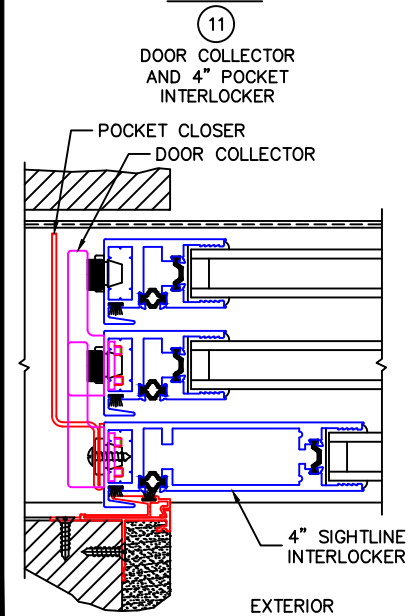

(USE RULER TO SCALE DIMENSIONS IN INCHES)

SCALE: 1/4"

SILL RISER OPTION

ALTERNATE FIXED STILES

BOTTOM RAIL USED AS TOP RAIL

POCKET WALL OPTIONS

DOOR COLLECTOR AND 4" SIGHTLINE INTERLOCKER OPTIONS

-GLASS PENETRATION: 11/16"

(USE RULER TO SCALE DIMENSIONS IN INCHES)

SCALE: FULL

SILL RISER OPTION

ALTERNATE FIXED STILE

(USE RULER TO SCALE DIMENSIONS IN INCHES)

SCALE: FULL

2

ARCHETYPE NARROW FIXED STILE