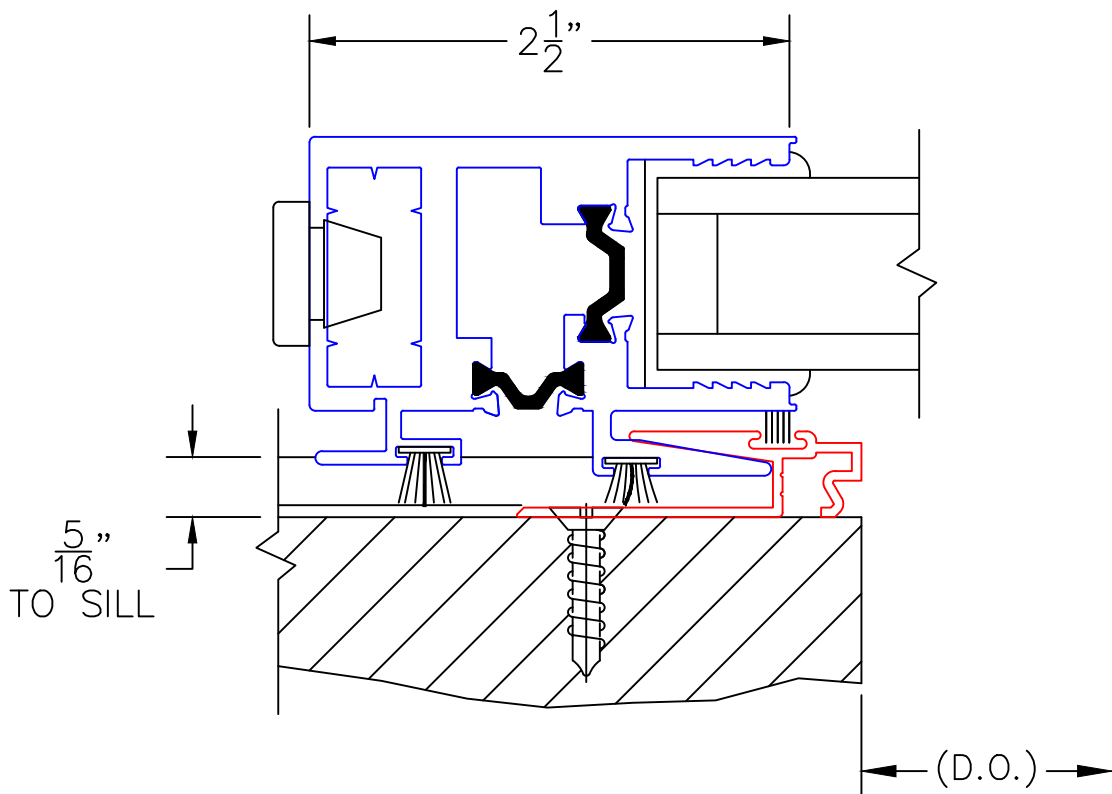

SCALE: FULL

BOTTOM RAIL AS
TOP RAIL OPTION

3

A2 BOTTOM RAIL

EXTERIOR

(USE RULER TO SCALE DIMENSIONS IN INCHES)

SCALE: 3/4

POCKET WALL OPTIONS

4

OPTIONAL POCKET JAMB
WITH HEAD BUMPERS

EXTERIOR

(USE RULER TO SCALE DIMENSIONS IN INCHES)

SCALE: 3/4

POCKET WALL OPTIONS

5

2 3/4" SIGHTLINE
INTERLOCKER

(USE RULER TO SCALE DIMENSIONS IN INCHES)

SCALE: FULL

POCKET WALL OPTIONS

6

J-POCKET
INTERLOCKER

EXTERIOR

(USE RULER TO SCALE DIMENSIONS IN INCHES)

SCALE: FULL