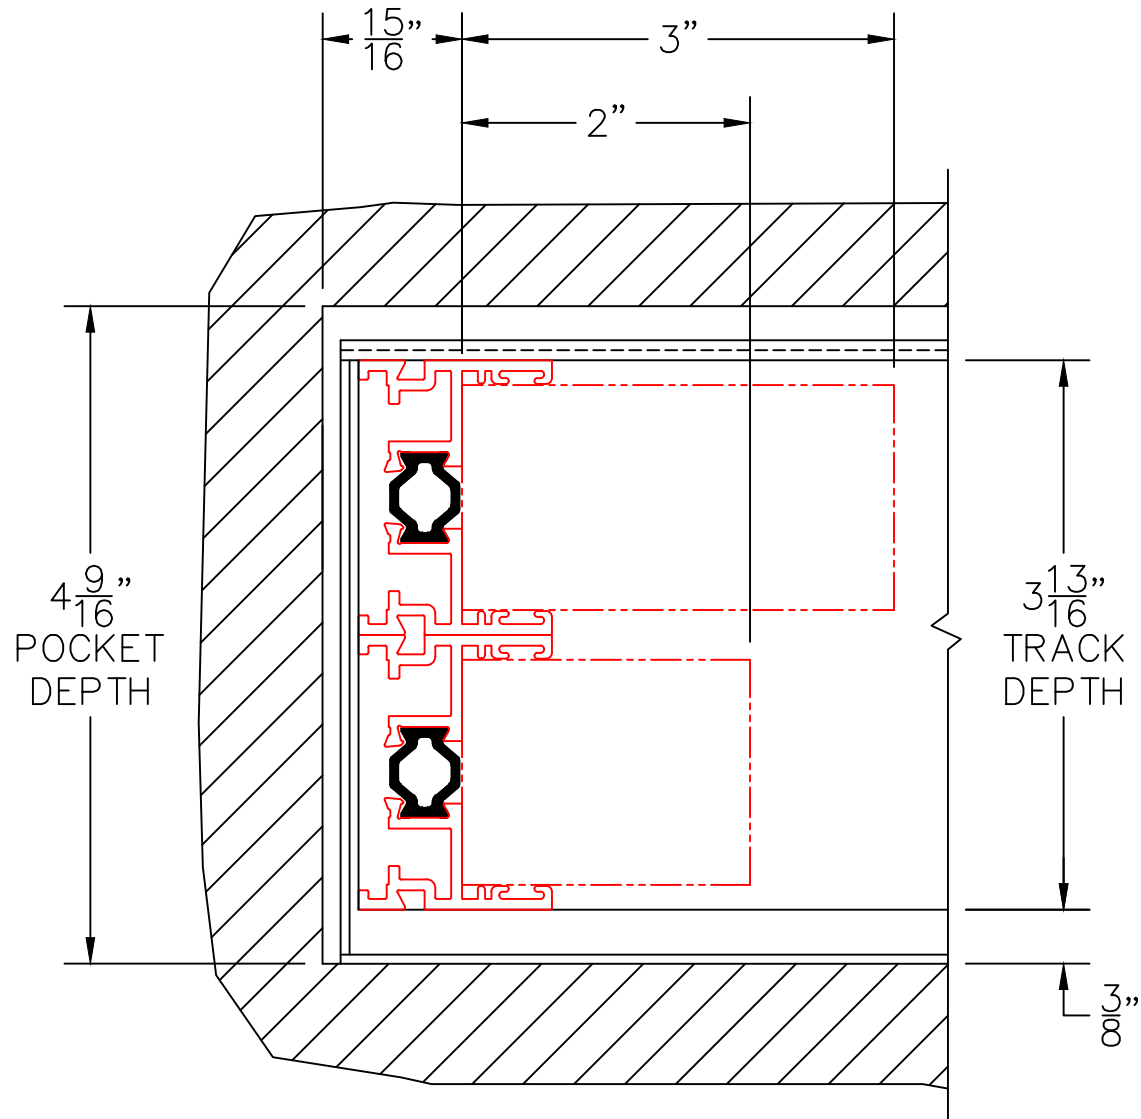

SCALE: FULL

BOTTOM RAIL AS
TOP RAIL OPTION

3

A2 BOTTOM RAIL

EXTERIOR

(USE RULER TO SCALE DIMENSIONS IN INCHES)

SCALE: 3/4

POCKET WALL OPTIONS

4

OPTIONAL POCKET JAMB
WITH HEAD BUMPERS

EXTERIOR

(USE RULER TO SCALE DIMENSIONS IN INCHES)

SCALE: 3/4

POCKET WALL OPTIONS

5

2 3/4" SIGHTLINE
INTERLOCKER

(USE RULER TO SCALE DIMENSIONS IN INCHES)

SCALE: FULL

POCKET WALL OPTIONS

6

J-POCKET
INTERLOCKER

EXTERIOR

(USE RULER TO SCALE DIMENSIONS IN INCHES)

SCALE: FULL