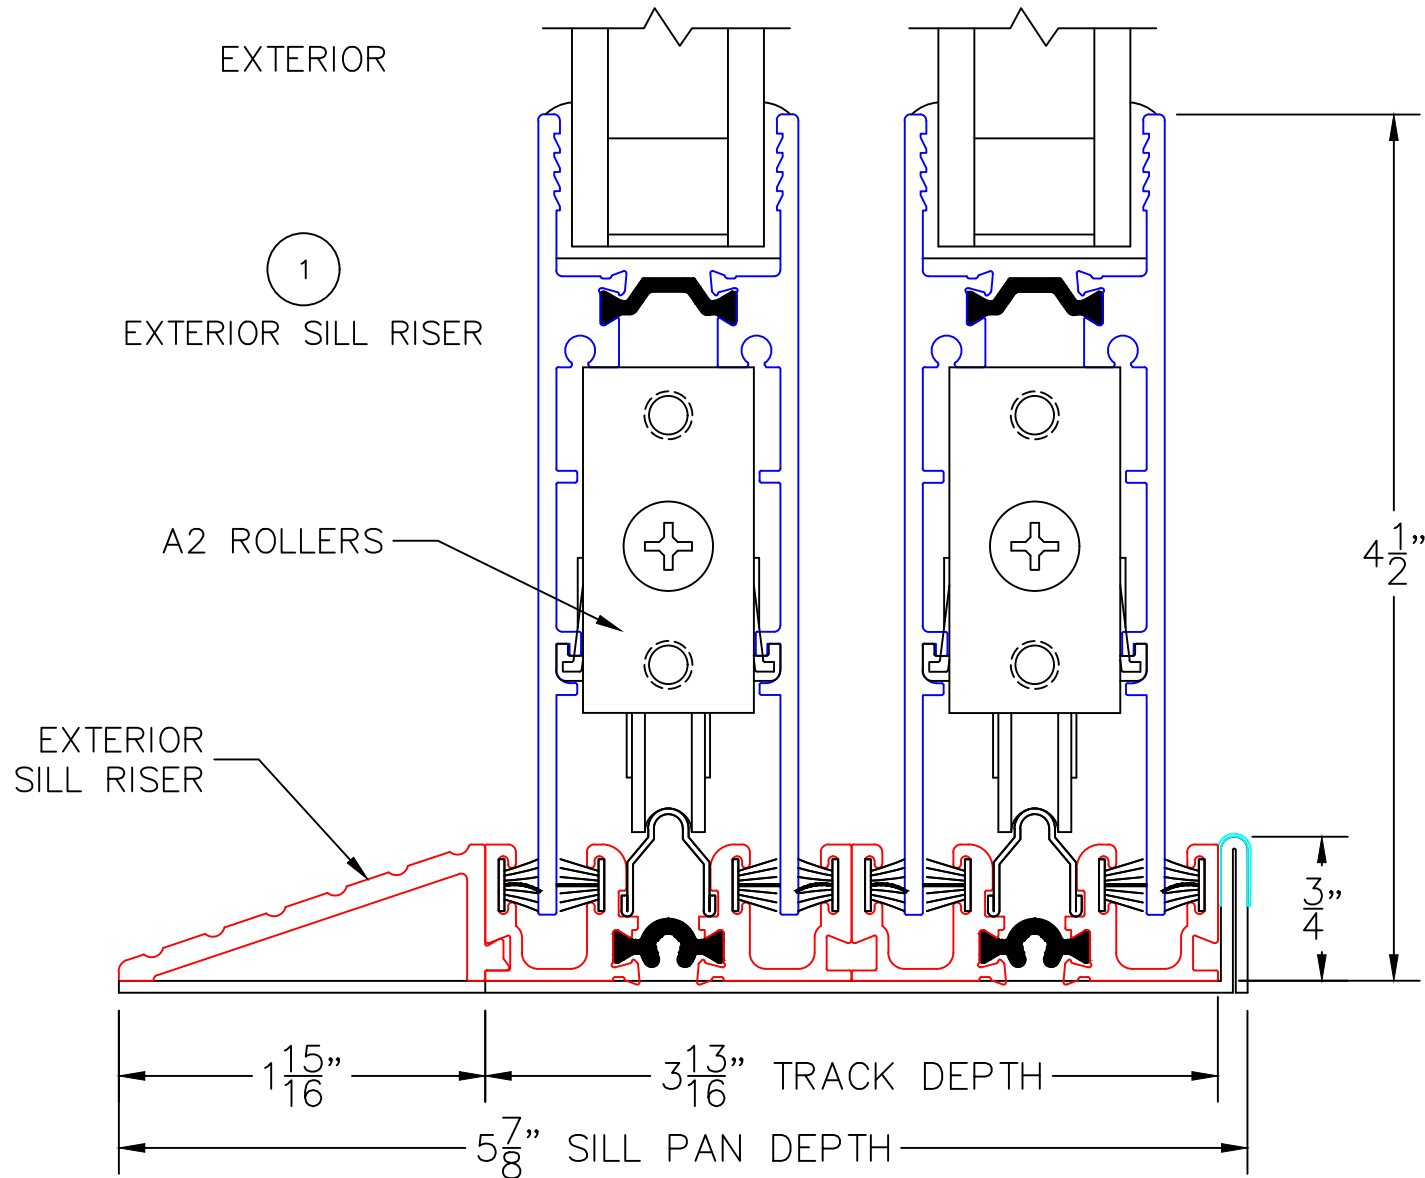

(USE RULER TO SCALE DIMENSIONS IN INCHES)

SCALE: 1/4"

SILL RISER OPTION

ALTERNATE FIXED STILES

BOTTOM RAIL USED AS TOP RAIL

POCKET WALL OPTIONS

DOOR COLLECTOR AND 4" SIGHTLINE INTERLOCKER OPTIONS

-GLASS PENETRATION: 11/16"

(USE RULER TO SCALE DIMENSIONS IN INCHES)

SCALE: FULL

SILL RISER OPTION

ALTERNATE FIXED STILE

(USE RULER TO SCALE DIMENSIONS IN INCHES)

SCALE: FULL

2

ARCHETYPE NARROW FIXED STILE

EXTERIOR

ALTERNATE FIXED STILE

(USE RULER TO SCALE DIMENSIONS IN INCHES)

SCALE: FULL

2A

ARCHETYPE
FIXED STILE

EXTERIOR

(USE RULER TO SCALE DIMENSIONS IN INCHES)

4

OPTIONAL POCKET JAMB
WITH HEAD BUMPERS

EXTERIOR

(USE RULER TO SCALE DIMENSIONS IN INCHES)

SCALE: 3/4

POCKET WALL OPTIONS

5

2 3/4" SIGHTLINE
INTERLOCKER