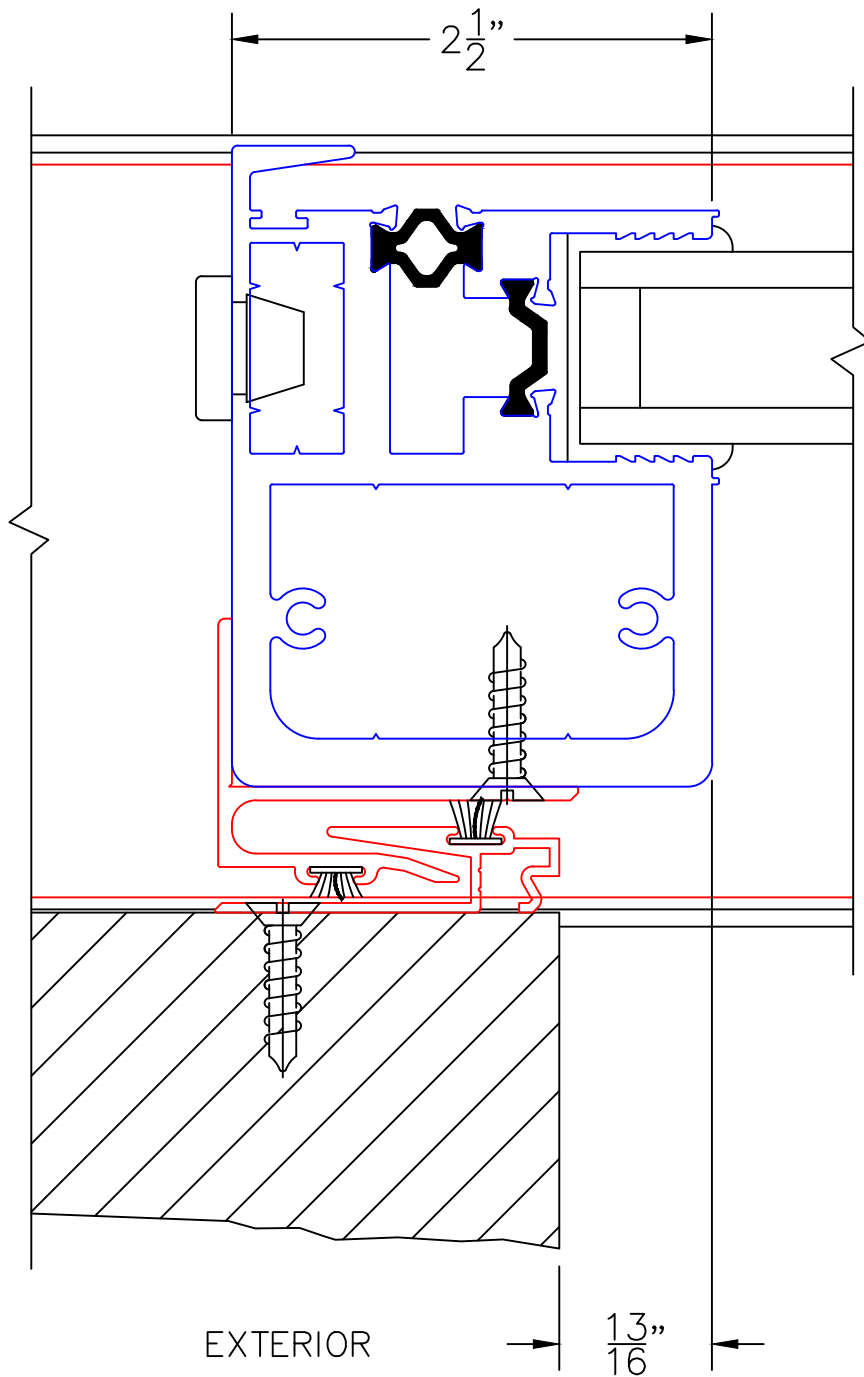

(USE RULER TO SCALE DIMENSIONS IN INCHES)

SCALE: FULL

POCKET WALL OPTIONS

6

J-POCKET
INTERLOCKER

EXTERIOR

(USE RULER TO SCALE DIMENSIONS IN INCHES)

SCALE: FULL

POCKET WALL OPTIONS

7

L-TYPE POCKET
INTERLOCKER

(USE RULER TO SCALE DIMENSIONS IN INCHES)

SCALE: FULL

POCKET WALL OPTIONS

8

L-TYPE POCKET
INTERLOCKER WITH
REVERSE HP INTERLOCKER

(USE RULER TO SCALE DIMENSIONS IN INCHES)

SCALE: FULL

POCKET WALL OPTIONS

9

2-PIECE POCKET
INTERLOCKER WITH
REVERSE HP INTERLOCKER

(USE RULER TO SCALE DIMENSIONS IN INCHES)

SCALE: FULL

POCKET WALL OPTIONS

10

J-POST POCKET
INTERLOCKER WITH
REVERSE HP INTERLOCKER

(USE RULER TO SCALE DIMENSIONS IN INCHES)

SCALE: 1/2

DOOR COLLECTOR OPTION

11

DOOR COLLECTOR
W/ POCKET CLOSER