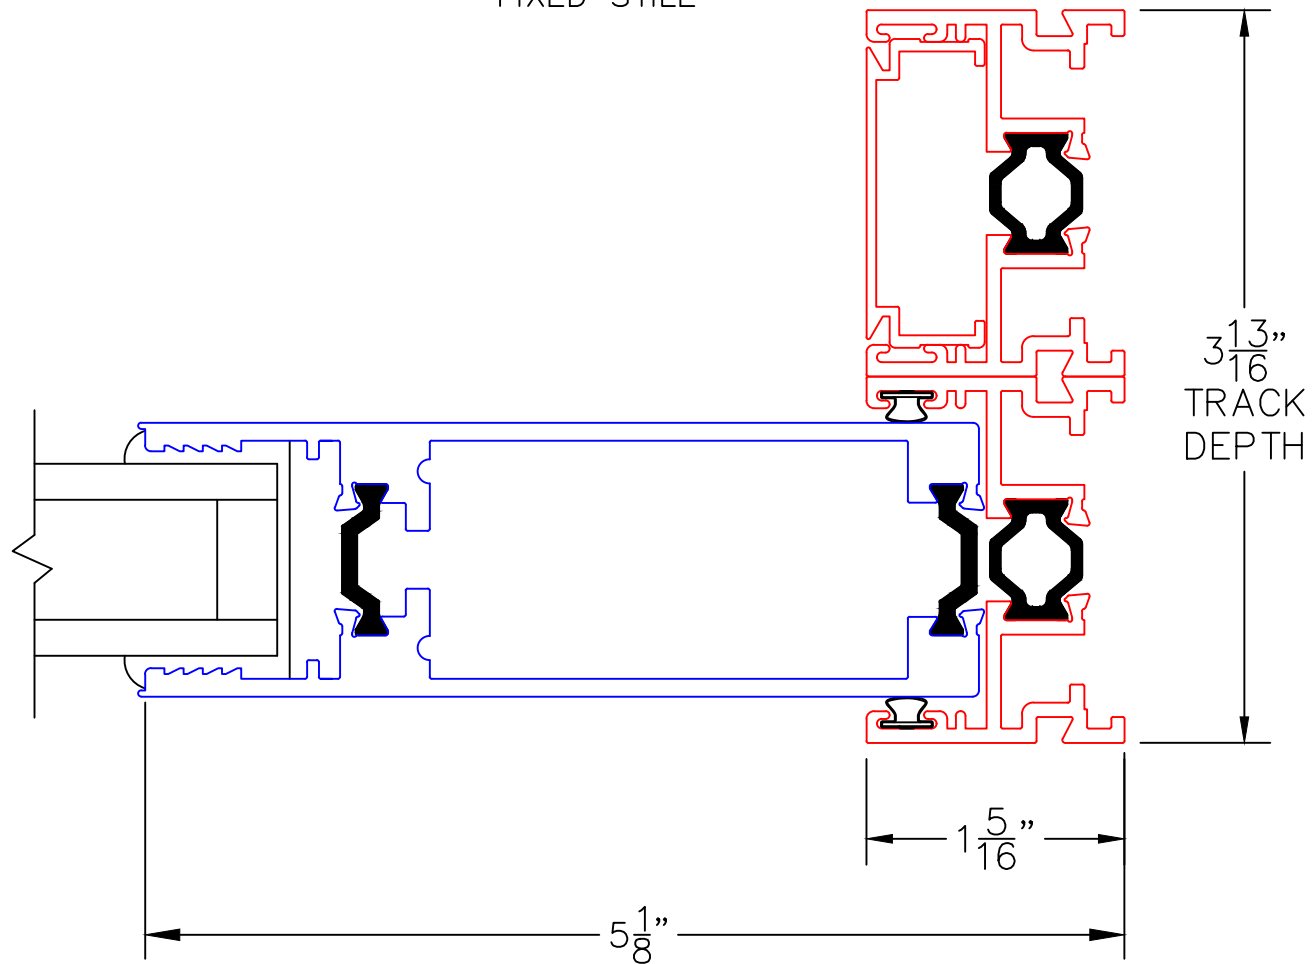

EXTERIOR

ALTERNATE FIXED STILE

(USE RULER TO SCALE DIMENSIONS IN INCHES)

SCALE: FULL

2A

ARCHETYPE
FIXED STILE

EXTERIOR

(USE RULER TO SCALE DIMENSIONS IN INCHES)

SCALE: FULL

BOTTOM RAIL AS
TOP RAIL OPTION

3

A2 BOTTOM RAIL

EXTERIOR

(USE RULER TO SCALE DIMENSIONS IN INCHES)

SCALE: 3/4

POCKET WALL OPTIONS

4

OPTIONAL POCKET JAMB
WITH HEAD BUMPERS

EXTERIOR

(USE RULER TO SCALE DIMENSIONS IN INCHES)

SCALE: 3/4

POCKET WALL OPTIONS

5

2 3/4" SIGHTLINE
INTERLOCKER

(USE RULER TO SCALE DIMENSIONS IN INCHES)

SCALE: FULL

POCKET WALL OPTIONS

6

J-POCKET
INTERLOCKER

EXTERIOR

(USE RULER TO SCALE DIMENSIONS IN INCHES)

SCALE: FULL