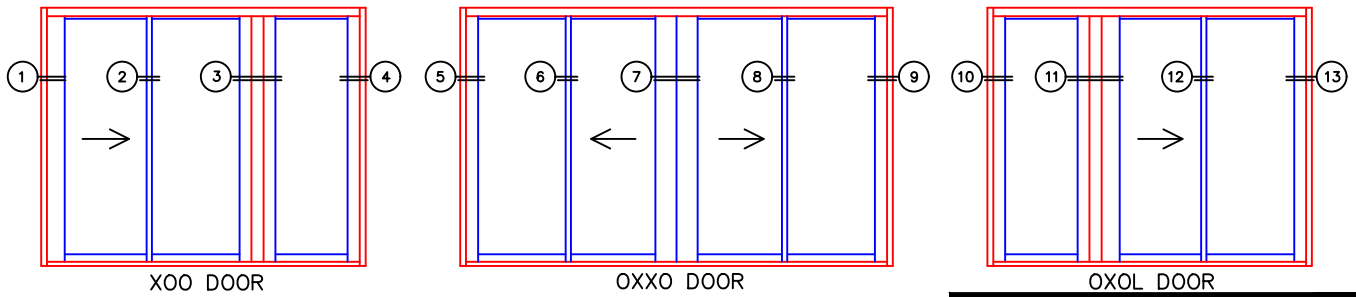

(USE RULER TO SCALE DIMENSIONS IN INCHES)

SCALE: 1/4

SLIDING DOOR DETAILS
1" INSULATED GLAZING SHOWN
ARCHETYPE NARROW FIXED STILE PANEL SHOWN

NOTE: CENTERLINES ARE NOT DIVIDED EQUALLY; CONFIRM CENTERLINES WHEN REQUIRED.

-GLASS PENETRATION: 11/16"