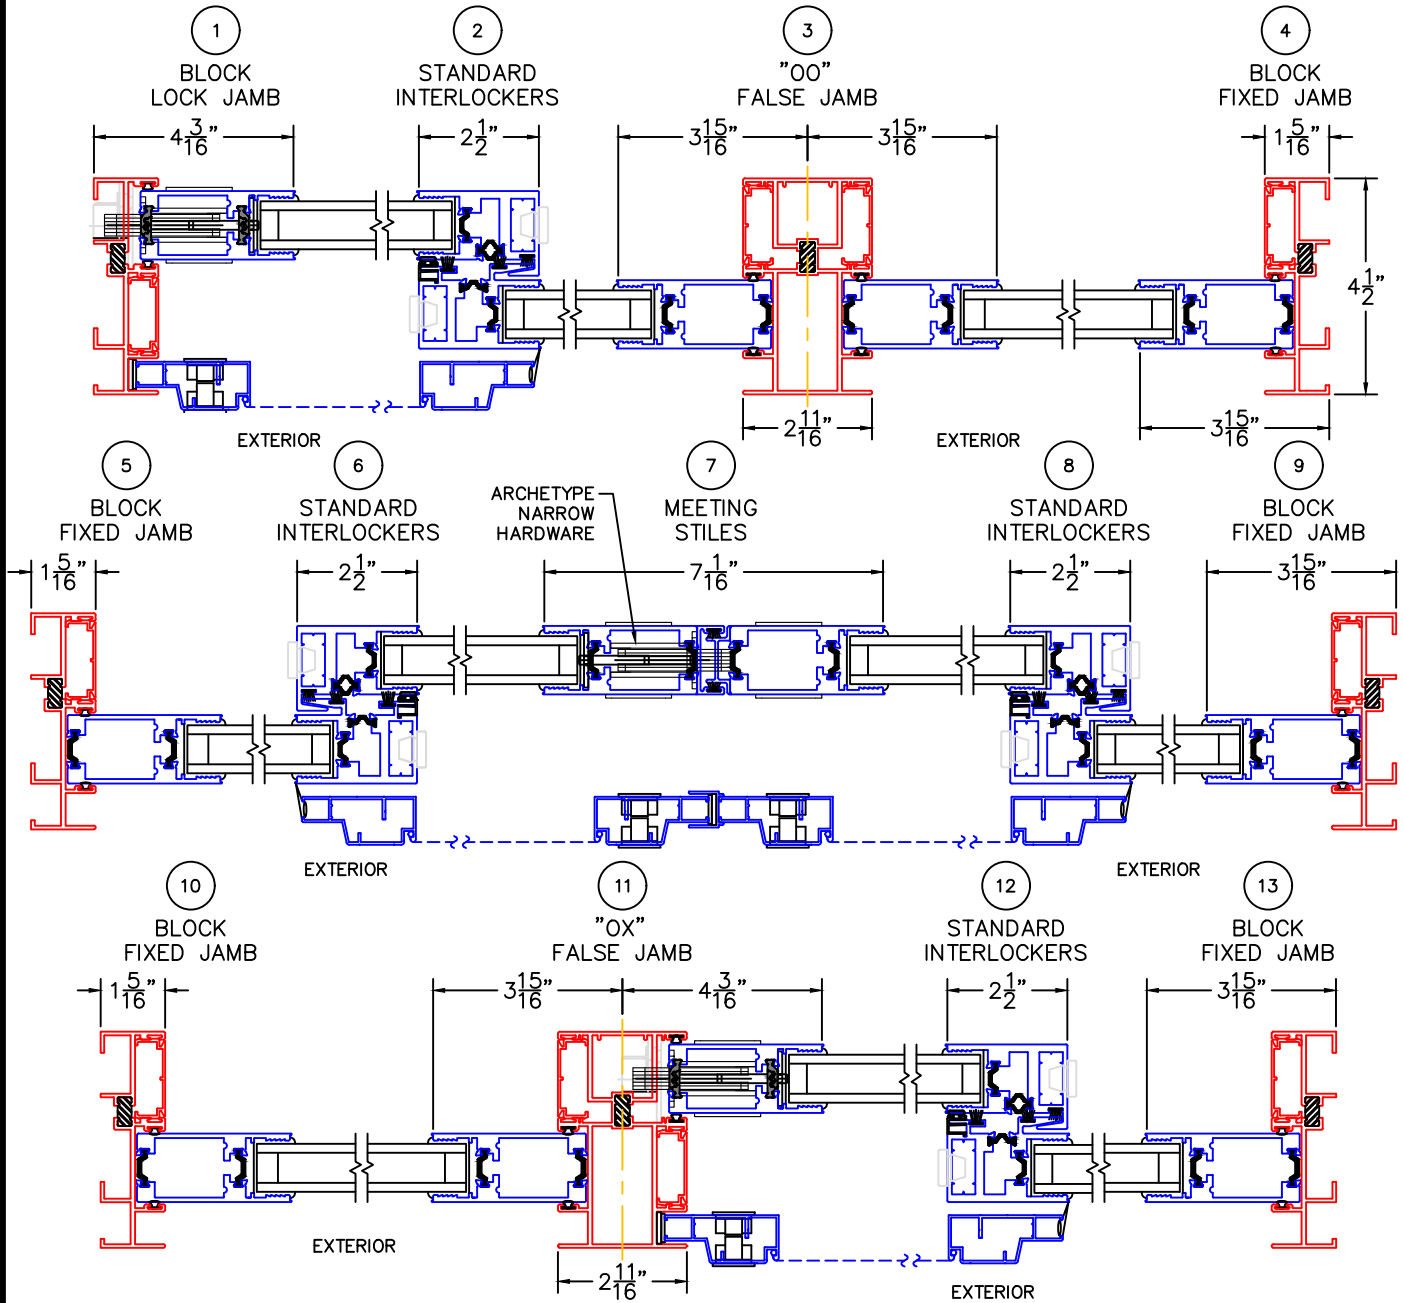

(USE RULER TO SCALE DIMENSIONS IN INCHES)

SCALE: 1/4

SLIDING DOOR DETAILS
1" INSULATED GLAZING SHOWN
ARCHETYPE NARROW FIXED STILE PANEL SHOWN

NOTE: CENTERLINES ARE NOT DIVIDED EQUALLY; CONFIRM CENTERLINES WHEN REQUIRED.

-GLASS PENETRATION: 11/16"