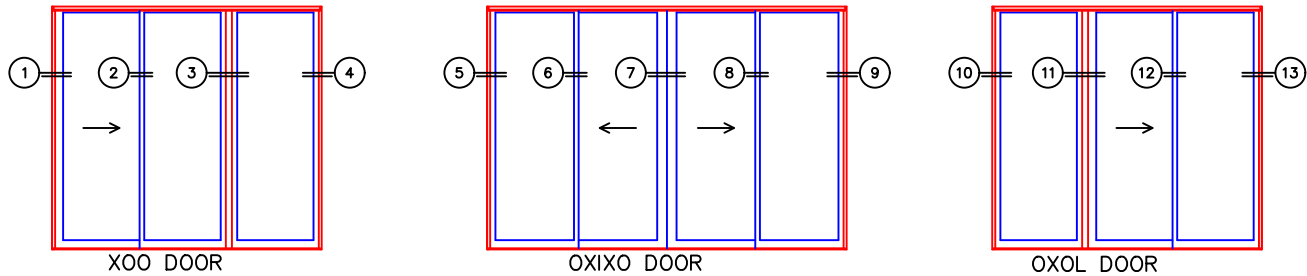

(USE RULER TO SCALE DIMENSIONS IN INCHES)  
SCALE: 1/4"

SLIDING DOOR DETAILS  
1" INSULATED GLAZING SHOWN  
ARCHETYPE NARROW FIXED STILE PANEL SHOWN

NOTE: CENTERLINES ARE NOT DIVIDED EQUALLY; CONFIRM CENTERLINES WHEN REQUIRED.

-GLASS PENETRATION: 11/16"