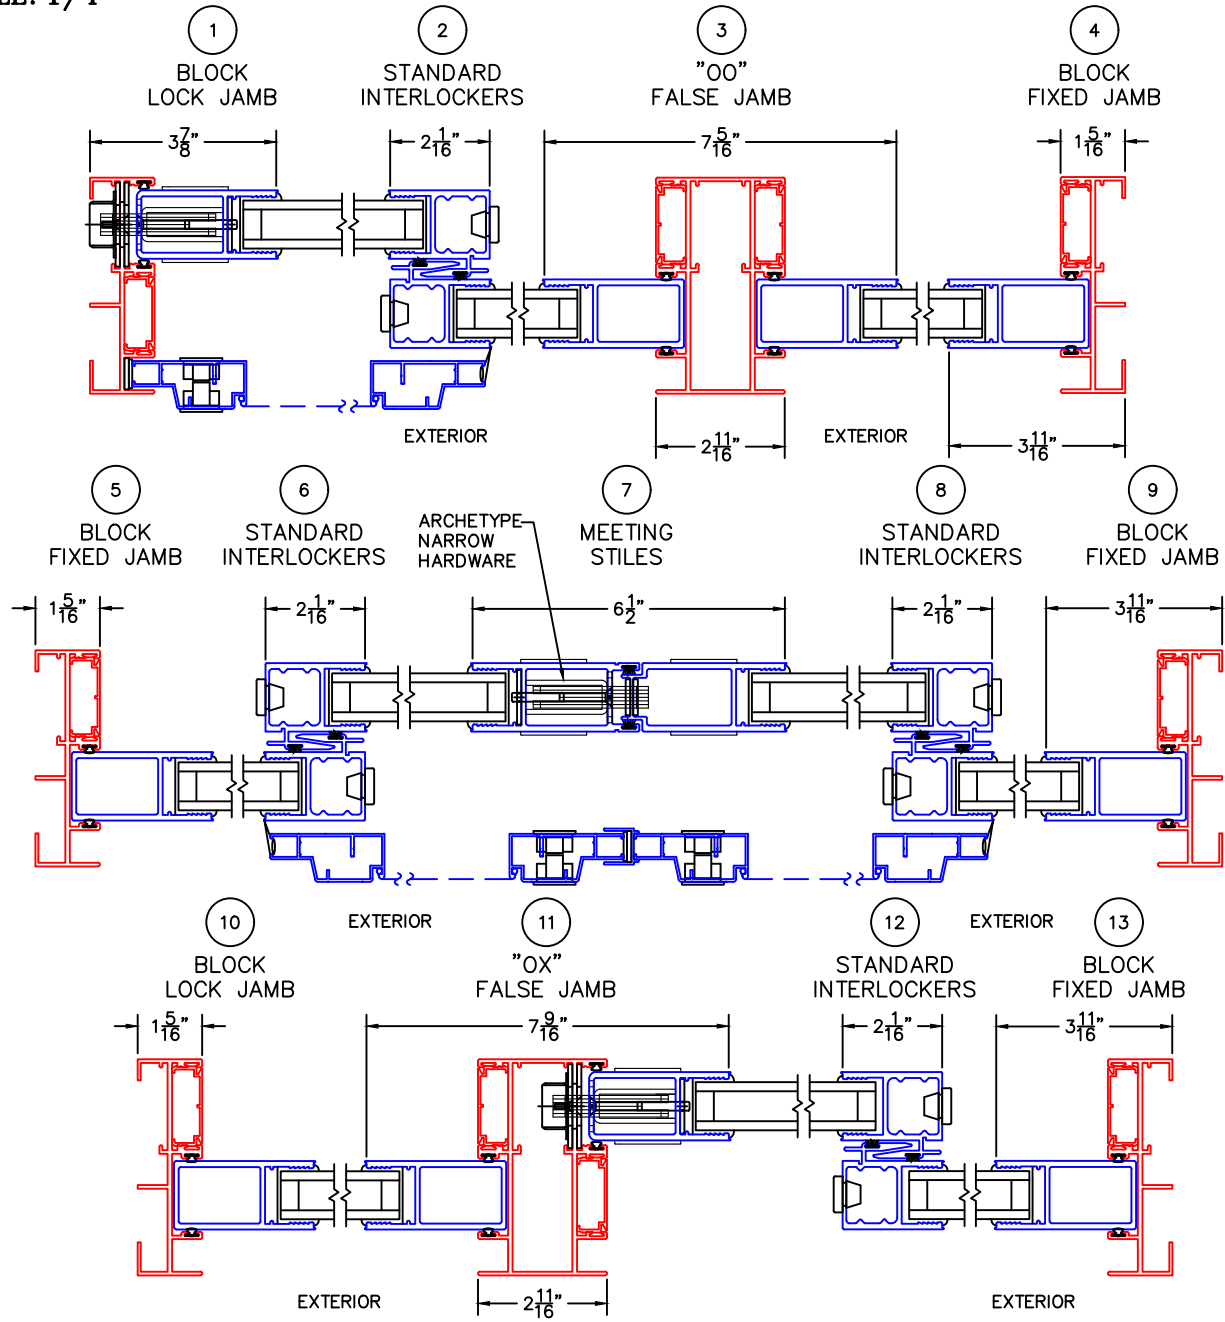

(USE RULER TO SCALE DIMENSIONS IN INCHES)  
SCALE: 1/4"

SLIDING DOOR DETAILS  
1" INSULATED GLAZING SHOWN  
ARCHETYPE NARROW FIXED STILE PANEL SHOWN

NOTE: CENTERLINES ARE NOT DIVIDED EQUALLY; CONFIRM CENTERLINES WHEN REQUIRED.

-GLASS PENETRATION: 11/16"