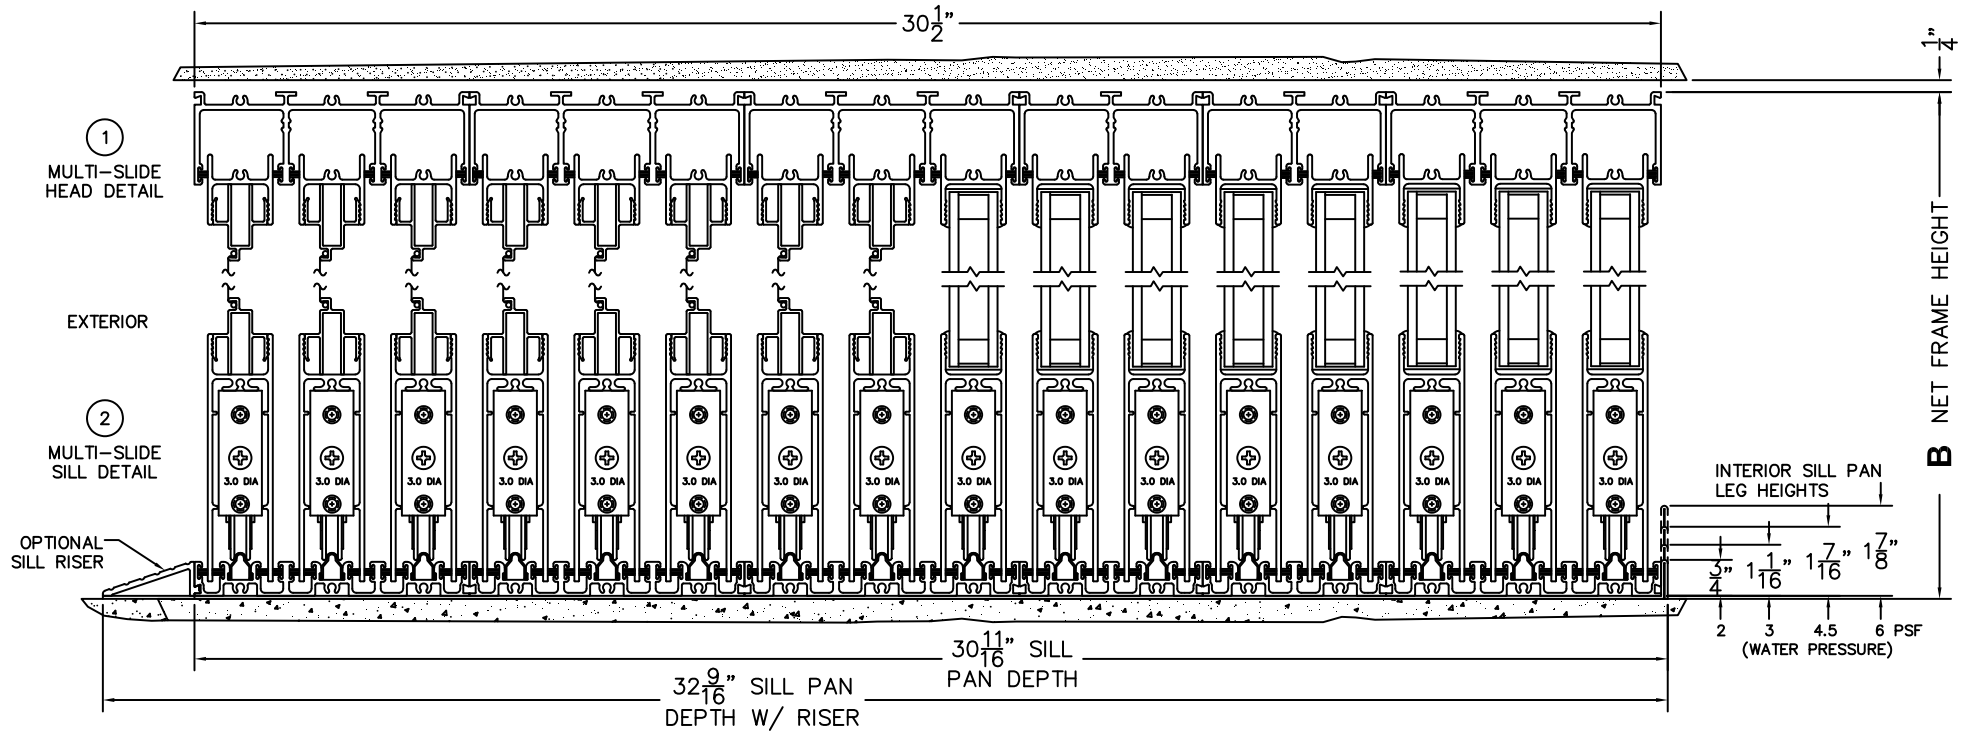

SILL PAN HEIGHT (INTERIOR LEG)
(3/4", 1-1/16", 1-7/16" OR 1-7/8")

NOTES:

(USE RULER TO SCALE DIMENSIONS IN INCHES)

SCALE: 1/4

XXXXXXX DOOR SHOWN

NORWOOD 3070EX M/S
3070-XXXXXXX STANDARD CONFIGURATION
WITH SCREENS

ORDER NO.:

ITEM NO.:

(USE RULER TO SCALE DIMENSIONS IN INCHES)

SCALE: 1/4"