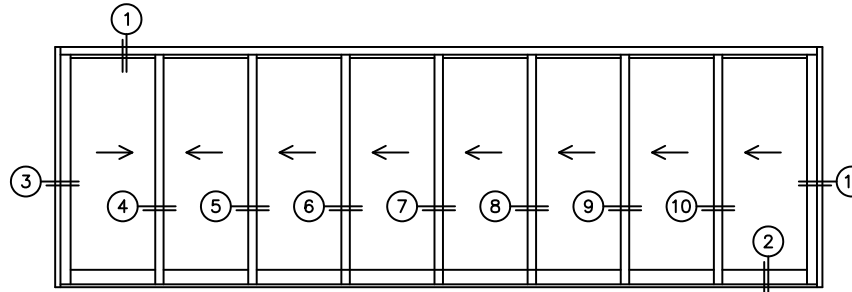

FLEETWOOD
WINDOWS & DOORS
FleetwoodUSA.com

NORWOOD 3070EX M/S

3070-XXXXXXX STANDARD CONFIGURATION
WITH SCREENS

ORDER NO.:

ITEM NO.:

REQUIRED DEALER INFO.

A (NET FRAME WIDTH)

B (NET FRAME HEIGHT)

SILL PAN HEIGHT (INTERIOR LEG)
(3/4", 1-1/16", 1-7/16" OR 1-7/8")

NOTES:

(USE RULER TO SCALE DIMENSIONS IN INCHES)

SCALE: 1/4

XXXXXXX DOOR SHOWN

NORWOOD 3070EX M/S
3070-XXXXXXX STANDARD CONFIGURATION
WITH SCREENS

ORDER NO.:

ITEM NO.:

(USE RULER TO SCALE DIMENSIONS IN INCHES)

SCALE: 1/4"