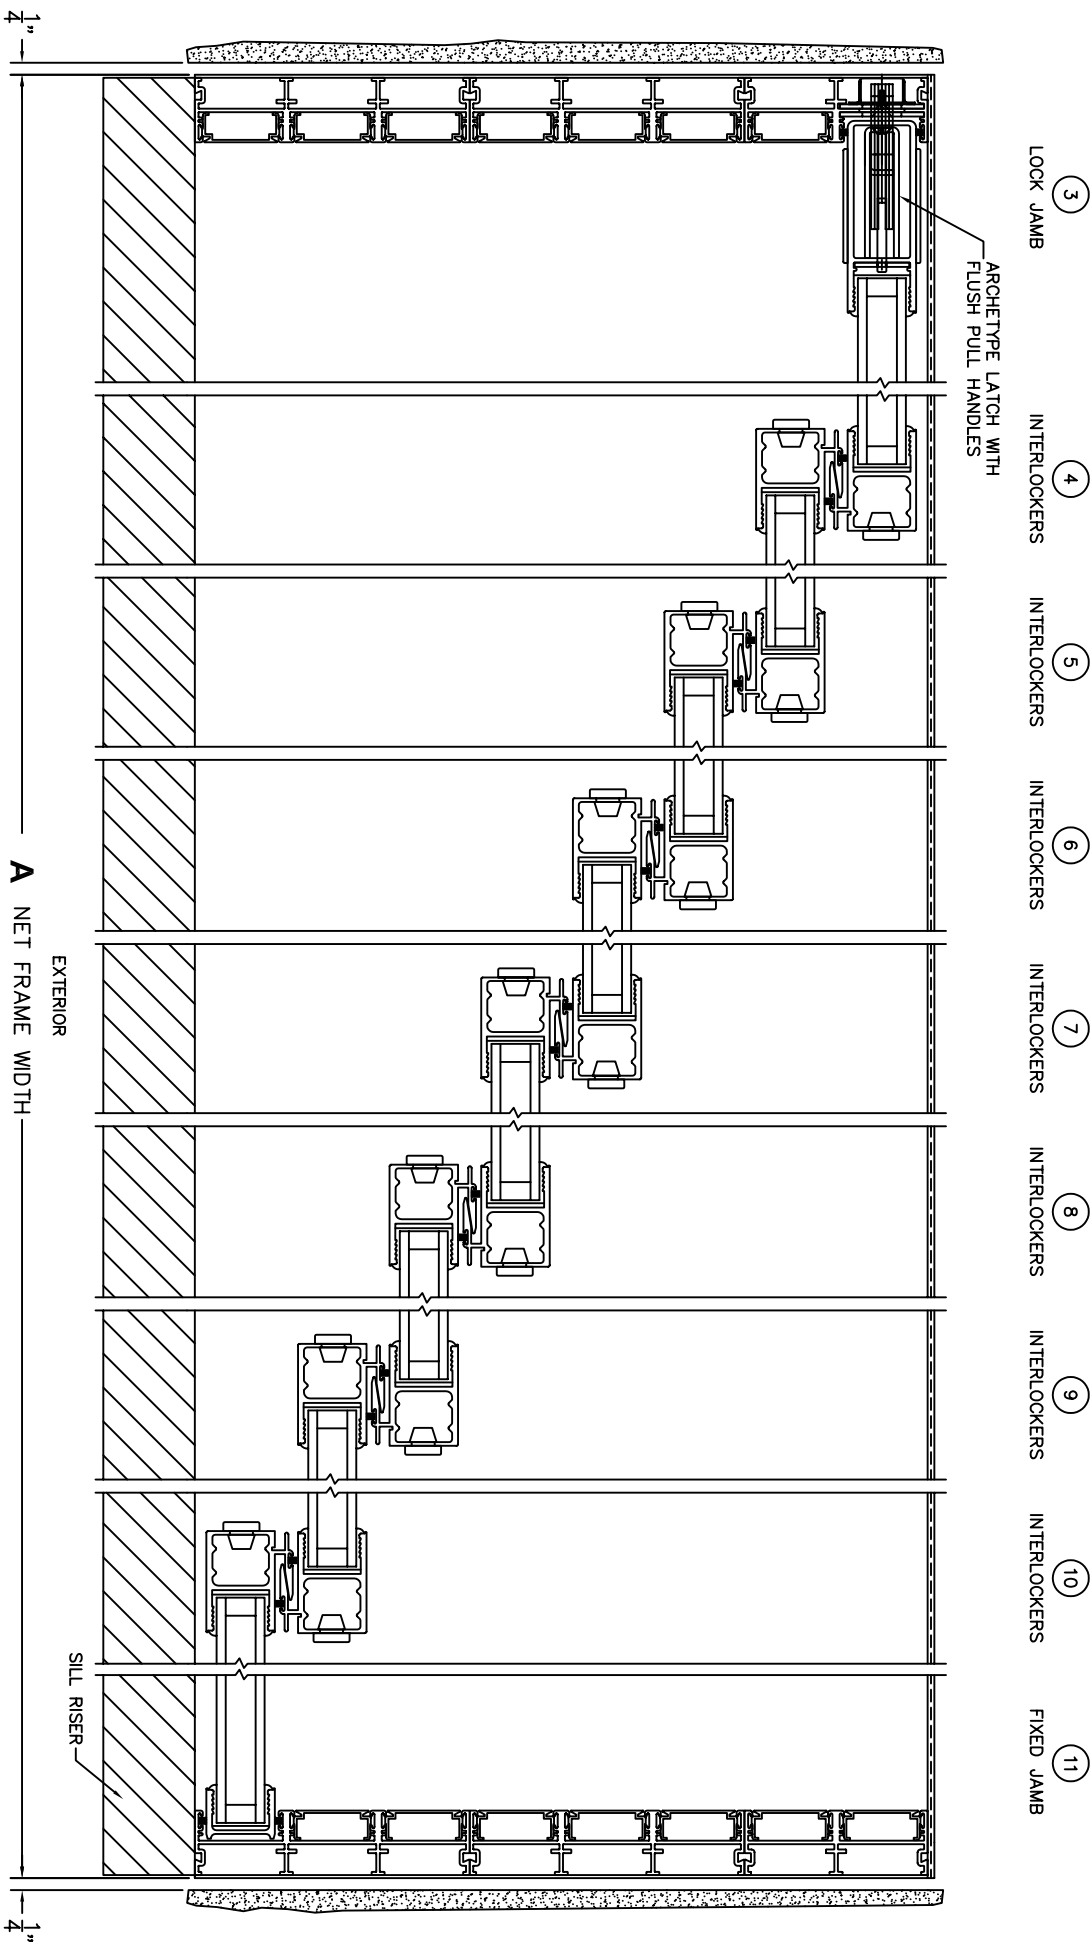

**FLEETWOOD**  
 WINDOWS & DOORS  
 FleetwoodUSA.com

**NORWOOD 3070EX M/S**  
 XXXXXXXX STANDARD CONFIGURATION  
 NO SCREENS

ORDER NO.:

ITEM NO.:

SCALE: 1/4

**FLEETWOOD**  
 WINDOWS & DOORS  
 FleetwoodUSA.com

**NORWOOD 3070EX M/S**  
 XXXXXXXX STANDARD CONFIGURATION  
 NO SCREENS

ORDER NO.:

ITEM NO.:

SCALE: 1/4

EQUAL GLASS: DOOR SHOWN IN OPEN POSITION