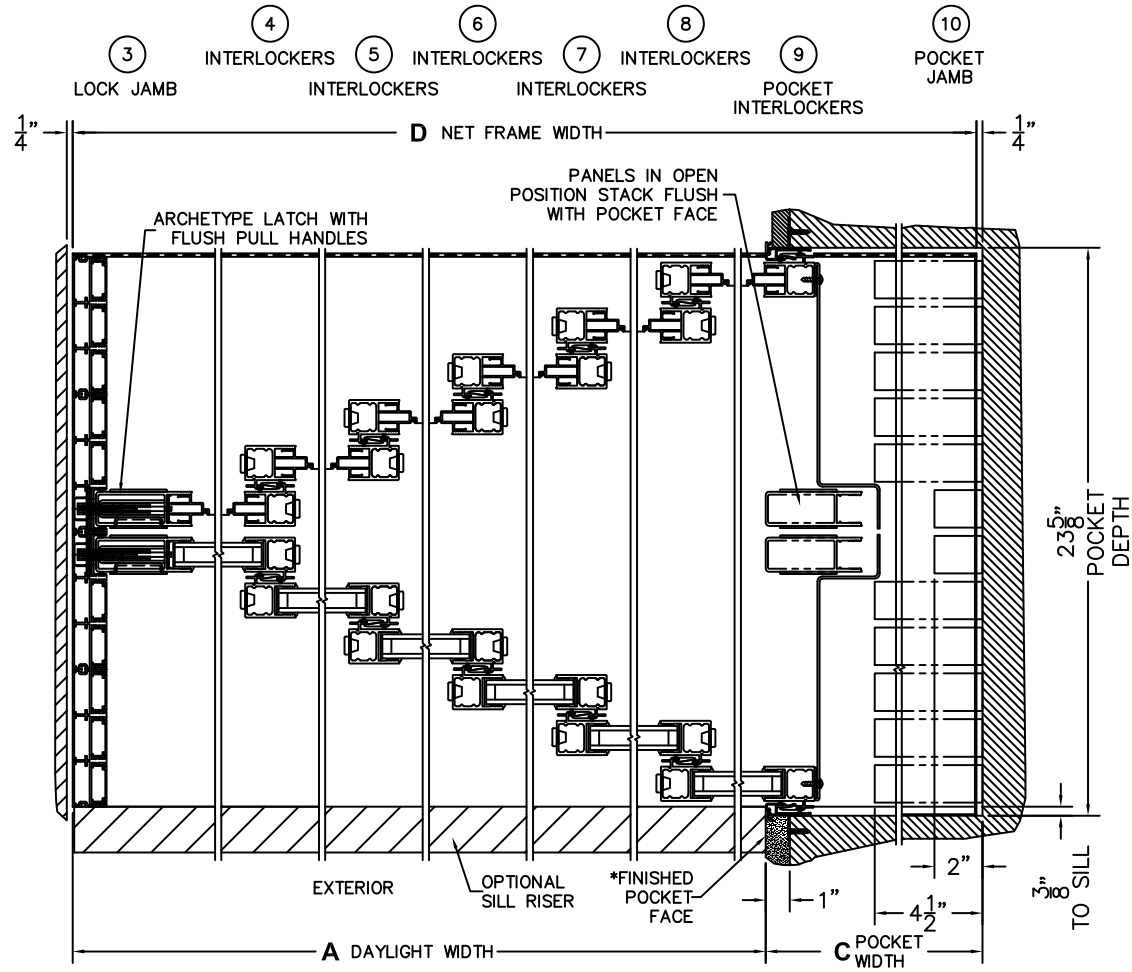

CALCULATED VALUES (FLEETWOOD SUPPLIED)

C (POCKET WIDTH)	
D (NET FRAME WIDTH)	

(USE RULER TO SCALE DIMENSIONS IN INCHES)

SCALE: 1/4

XXXXXP DOOR SHOWN

NOTES:

*CAUTION: WHEN CONSTRUCTING POCKET NOTE THAT DAYLIGHT WIDTH DOES NOT INCLUDE 1" SET BACK FOR POST INTERLOCKER.

NORWOOD 3070EX M/S
XXXXXP STANDARD CONFIGURATION
WITH SCREENS

ORDER NO.:

ITEM NO.:

(USE RULER TO SCALE DIMENSIONS IN INCHES)

SCALE: 1/8

*CAUTION: WHEN CONSTRUCTING POCKET NOTE THAT DAYLIGHT WIDTH DOES NOT INCLUDE 1" SET BACK FOR POST INTERLOCKER.