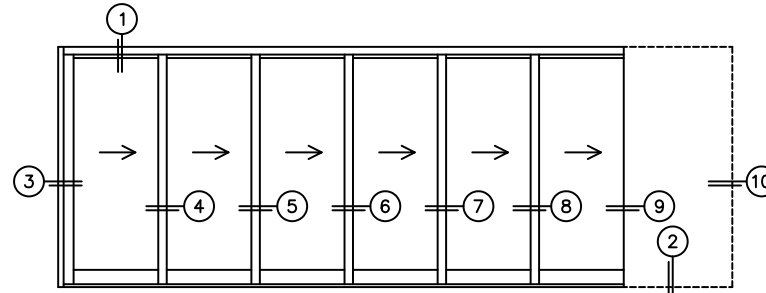

FLEETWOOD
WINDOWS & DOORS
FleetwoodUSA.com

NORWOOD 3070EX M/S

XXXXXP STANDARD CONFIGURATION
WITH SCREENS

ORDER NO.:

ITEM NO.:

REQUIRED DEALER INFO.

A (DAYLIGHT WIDTH)	
B (NET FRAME HEIGHT)	
SILL PAN HEIGHT(INTEIOR LEG) (3/4", 1-1/16", 1-7/16" OR 1-7/8")	

CALCULATED VALUES (FLEETWOOD SUPPLIED)

C (POCKET WIDTH)	
D (NET FRAME WIDTH)	

(USE RULER TO SCALE DIMENSIONS IN INCHES)

SCALE: 1/4

XXXXXP DOOR SHOWN

NOTES:

*CAUTION: WHEN CONSTRUCTING POCKET NOTE THAT DAYLIGHT WIDTH DOES NOT INCLUDE 1" SET BACK FOR POST INTERLOCKER.

NORWOOD 3070EX M/S
XXXXXP STANDARD CONFIGURATION
WITH SCREENS

ORDER NO.:

ITEM NO.:

(USE RULER TO SCALE DIMENSIONS IN INCHES)

SCALE: 1/8

*CAUTION: WHEN CONSTRUCTING POCKET NOTE THAT DAYLIGHT WIDTH DOES NOT INCLUDE 1" SET BACK FOR POST INTERLOCKER.