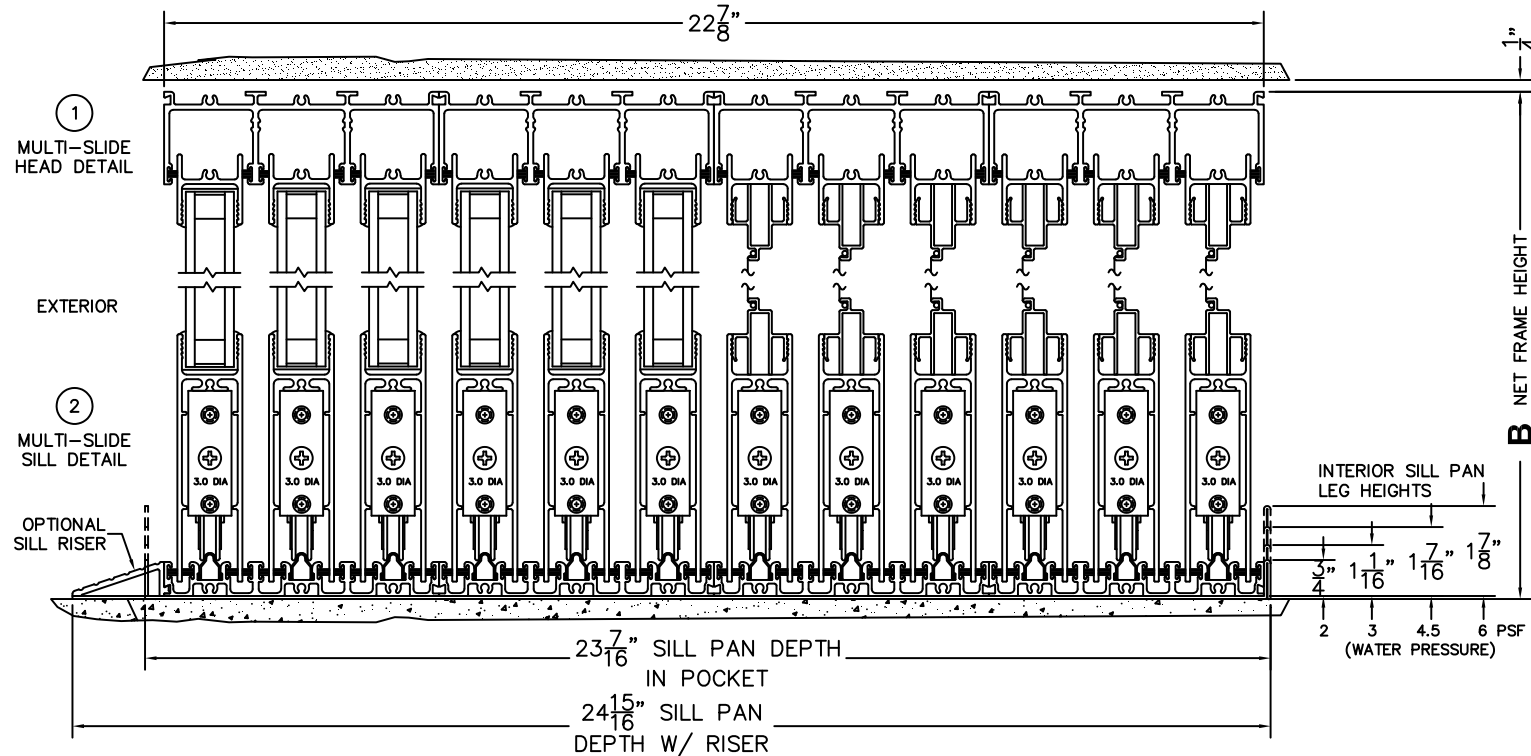

CALCULATED VALUES (FLEETWOOD SUPPLIED)

C (POCKET WIDTH)	
D (NET FRAME WIDTH)	

(USE RULER TO SCALE DIMENSIONS IN INCHES)

SCALE: 1/4

XXXXXP DOOR SHOWN

NOTES:

*CAUTION: WHEN CONSTRUCTING POCKET NOTE THAT DAYLIGHT WIDTH DOES NOT INCLUDE 1" SET BACK FOR POST INTERLOCKER.

NORWOOD 3070EX M/S
XXXXXP STANDARD CONFIGURATION
WITH SCREENS

ORDER NO.:

ITEM NO.:

(USE RULER TO SCALE DIMENSIONS IN INCHES)

SCALE: 1/8

*CAUTION: WHEN CONSTRUCTING POCKET NOTE THAT DAYLIGHT WIDTH DOES NOT INCLUDE 1" SET BACK FOR POST INTERLOCKER.