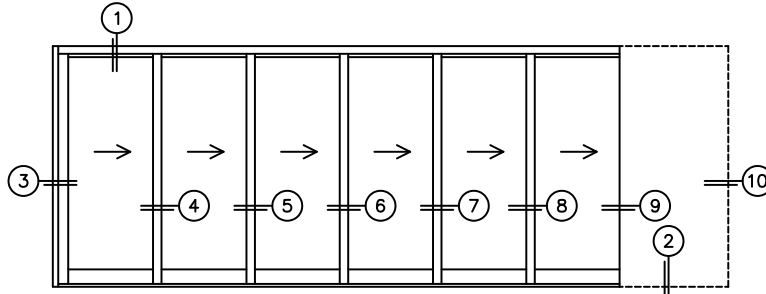

CALCULATED VALUES (FLEETWOOD SUPPLIED)

C(POCKET WIDTH)

D(NET FRAME WIDTH)

NOTES:

(USE RULER TO SCALE DIMENSIONS IN INCHES)

SCALE: 1/4

XXXXXXP DOOR SHOWN

(USE RULER TO SCALE DIMENSIONS IN INCHES)

SCALE: 1/4

*CAUTION: WHEN CONSTRUCTING POCKET NOTE THAT DAYLIGHT WIDTH DOES NOT INCLUDE 1" SET BACK FOR POST INTERLOCKER.