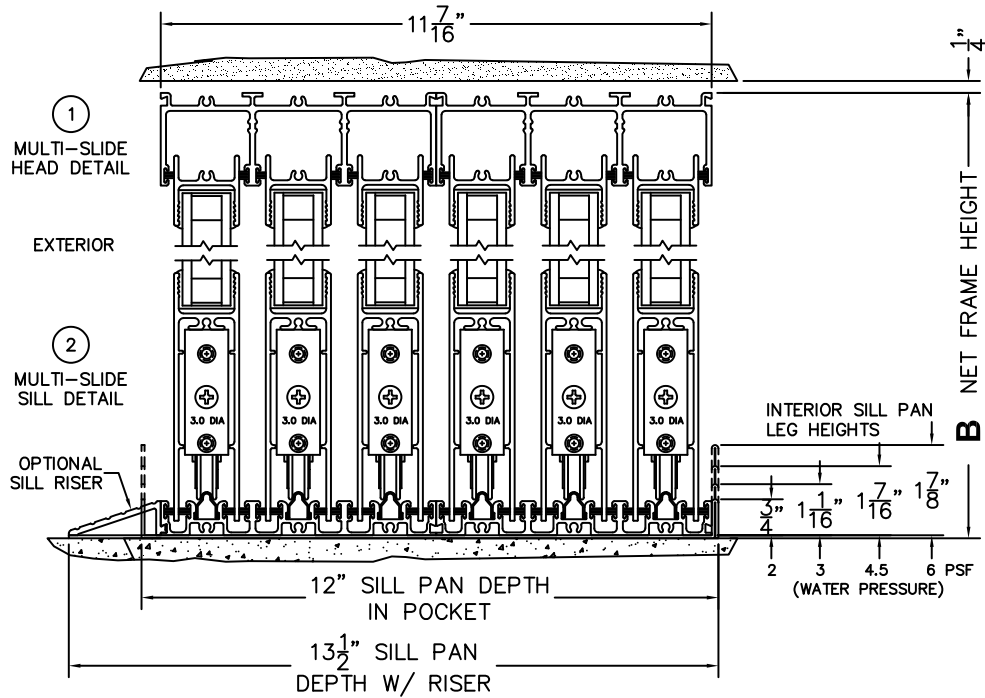

CALCULATED VALUES (FLEETWOOD SUPPLIED)

C(POCKET WIDTH)

D(NET FRAME WIDTH)

NOTES:

(USE RULER TO SCALE DIMENSIONS IN INCHES)

SCALE: 1/4

XXXXXXP DOOR SHOWN

(USE RULER TO SCALE DIMENSIONS IN INCHES)

SCALE: 1/4

*CAUTION: WHEN CONSTRUCTING POCKET NOTE THAT DAYLIGHT WIDTH DOES NOT INCLUDE 1" SET BACK FOR POST INTERLOCKER.