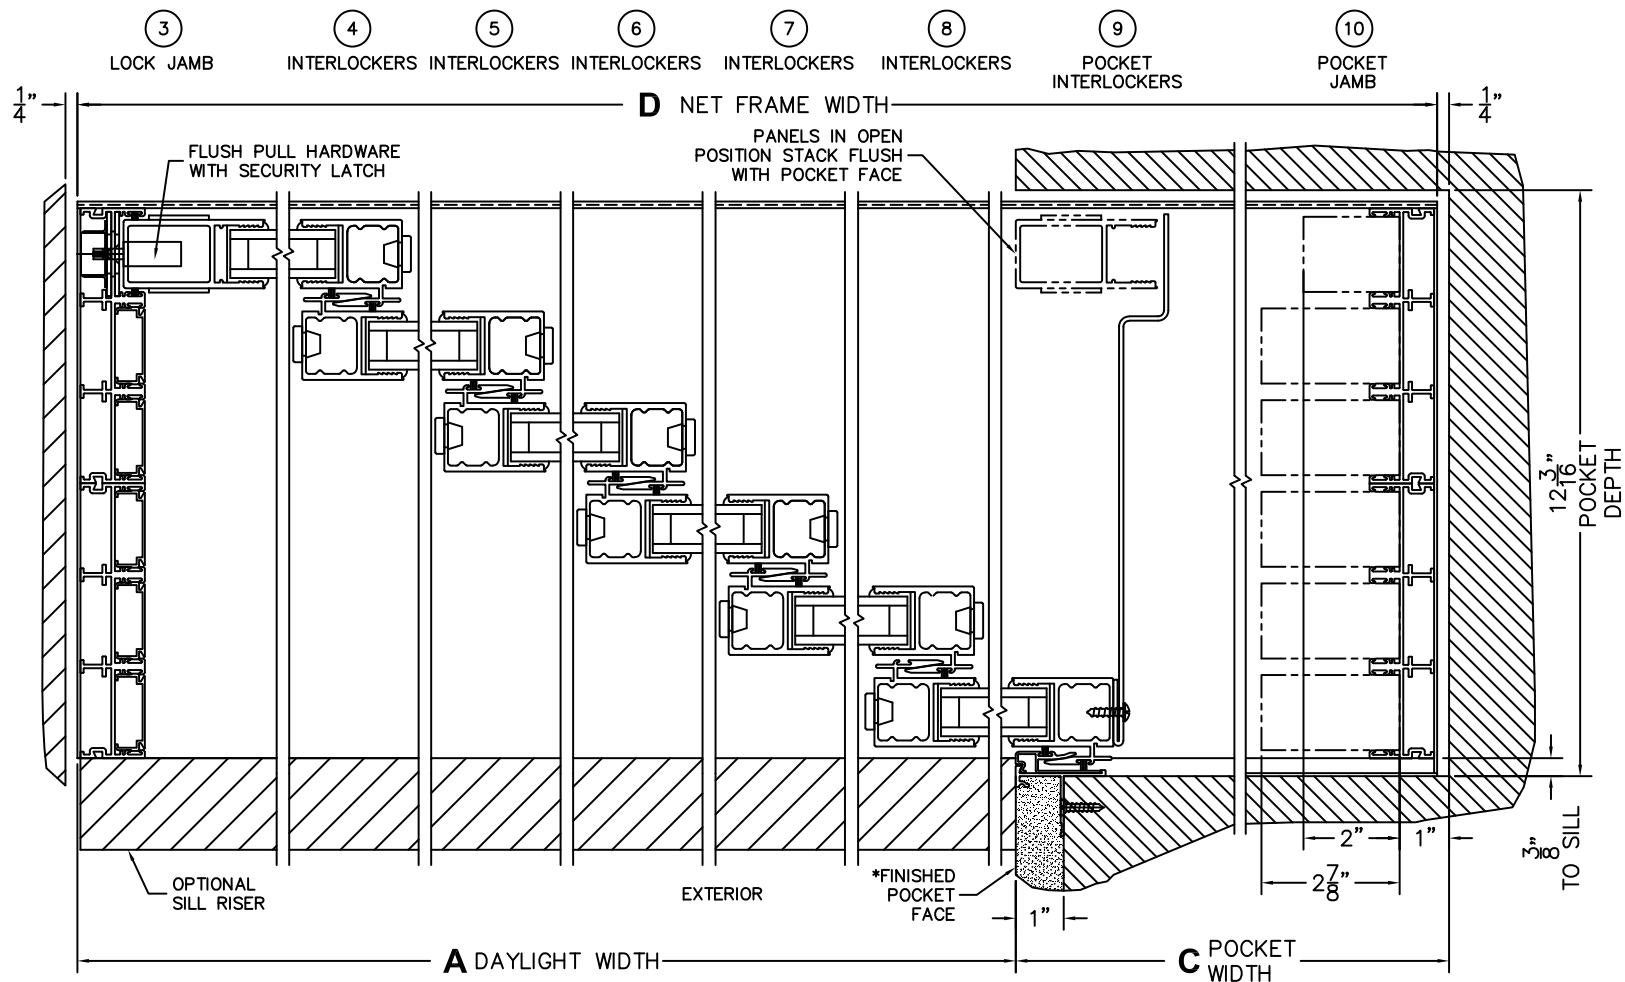

CALCULATED VALUES (FLEETWOOD SUPPLIED)

C(POCKET WIDTH)

D(NET FRAME WIDTH)

NOTES:

(USE RULER TO SCALE DIMENSIONS IN INCHES)

SCALE: 1/4

XXXXXXP DOOR SHOWN

(USE RULER TO SCALE DIMENSIONS IN INCHES)

SCALE: 1/4

*CAUTION: WHEN CONSTRUCTING POCKET NOTE THAT DAYLIGHT WIDTH DOES NOT INCLUDE 1" SET BACK FOR POST INTERLOCKER.