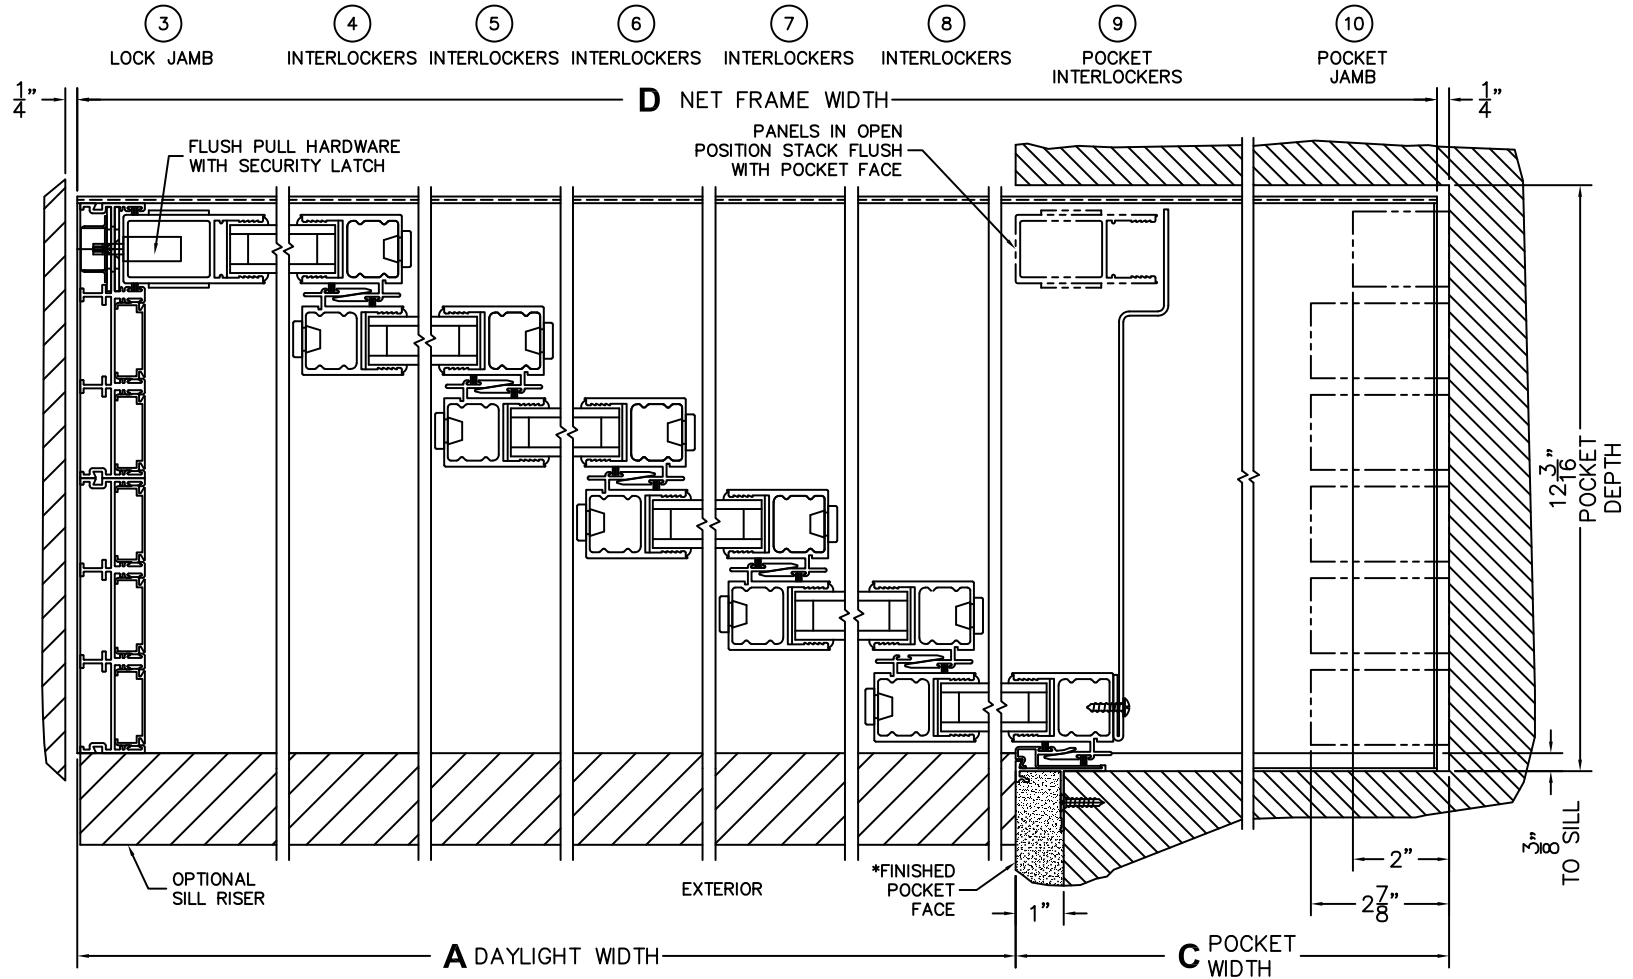

CALCULATED VALUES (FLEETWOOD SUPPLIED)

C(POCKET WIDTH)

D(NET FRAME WIDTH)

NOTES:

(USE RULER TO SCALE DIMENSIONS IN INCHES)

SCALE: 1/4

XXXXXXP DOOR SHOWN

(USE RULER TO SCALE DIMENSIONS IN INCHES)

SCALE: 1/4

*CAUTION: WHEN CONSTRUCTING POCKET NOTE THAT DAYLIGHT WIDTH DOES NOT INCLUDE 1" SET BACK FOR POST INTERLOCKER.