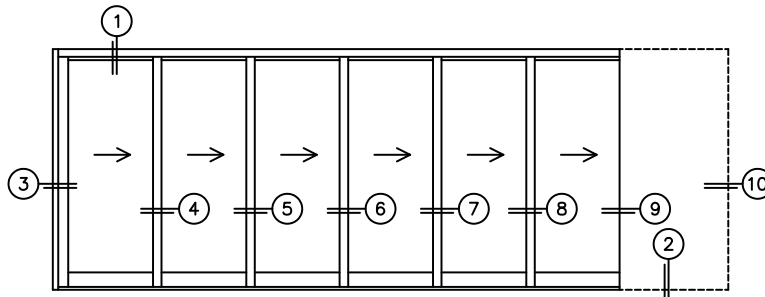

CALCULATED VALUES (FLEETWOOD SUPPLIED)

C(POCKET WIDTH)

D(NET FRAME WIDTH)

NOTES:

(USE RULER TO SCALE DIMENSIONS IN INCHES)

SCALE: 1/4

XXXXXXP DOOR SHOWN

(USE RULER TO SCALE DIMENSIONS IN INCHES)

SCALE: 1/4

*CAUTION: WHEN CONSTRUCTING POCKET NOTE THAT DAYLIGHT WIDTH DOES NOT INCLUDE 1" SET BACK FOR POST INTERLOCKER.