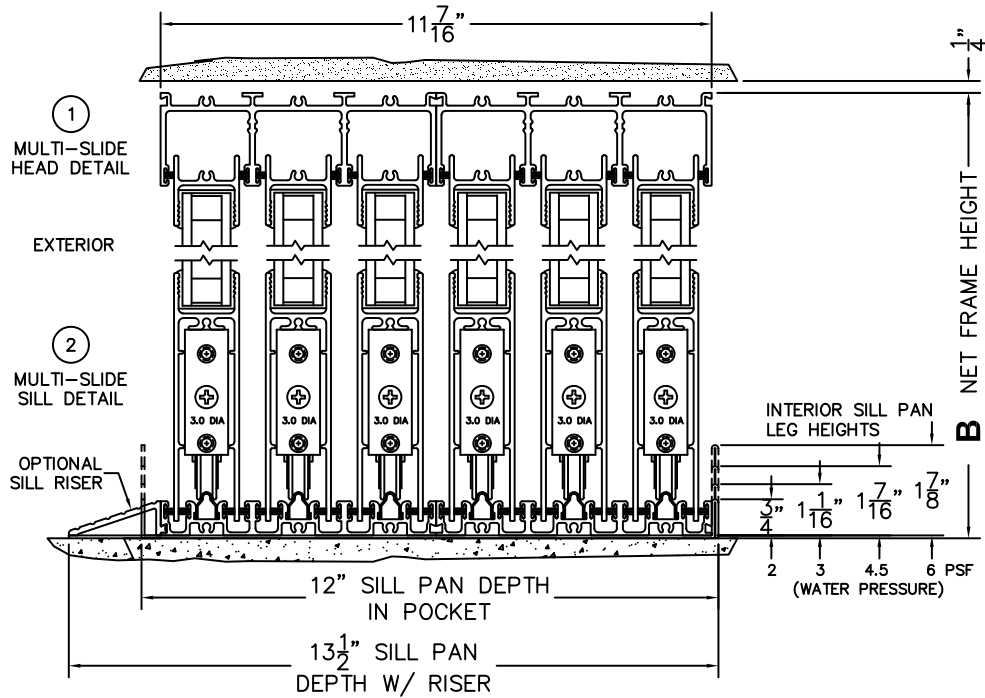

CALCULATED VALUES (FLEETWOOD SUPPLIED)

C(POCKET WIDTH)

D(NET FRAME WIDTH)

NOTES:

(USE RULER TO SCALE DIMENSIONS IN INCHES)

SCALE: 1/4

XXXXXXP DOOR SHOWN

(USE RULER TO SCALE DIMENSIONS IN INCHES)

SCALE: 1/4

*CAUTION: WHEN CONSTRUCTING POCKET NOTE THAT DAYLIGHT WIDTH DOES NOT INCLUDE 1" SET BACK FOR POST INTERLOCKER.