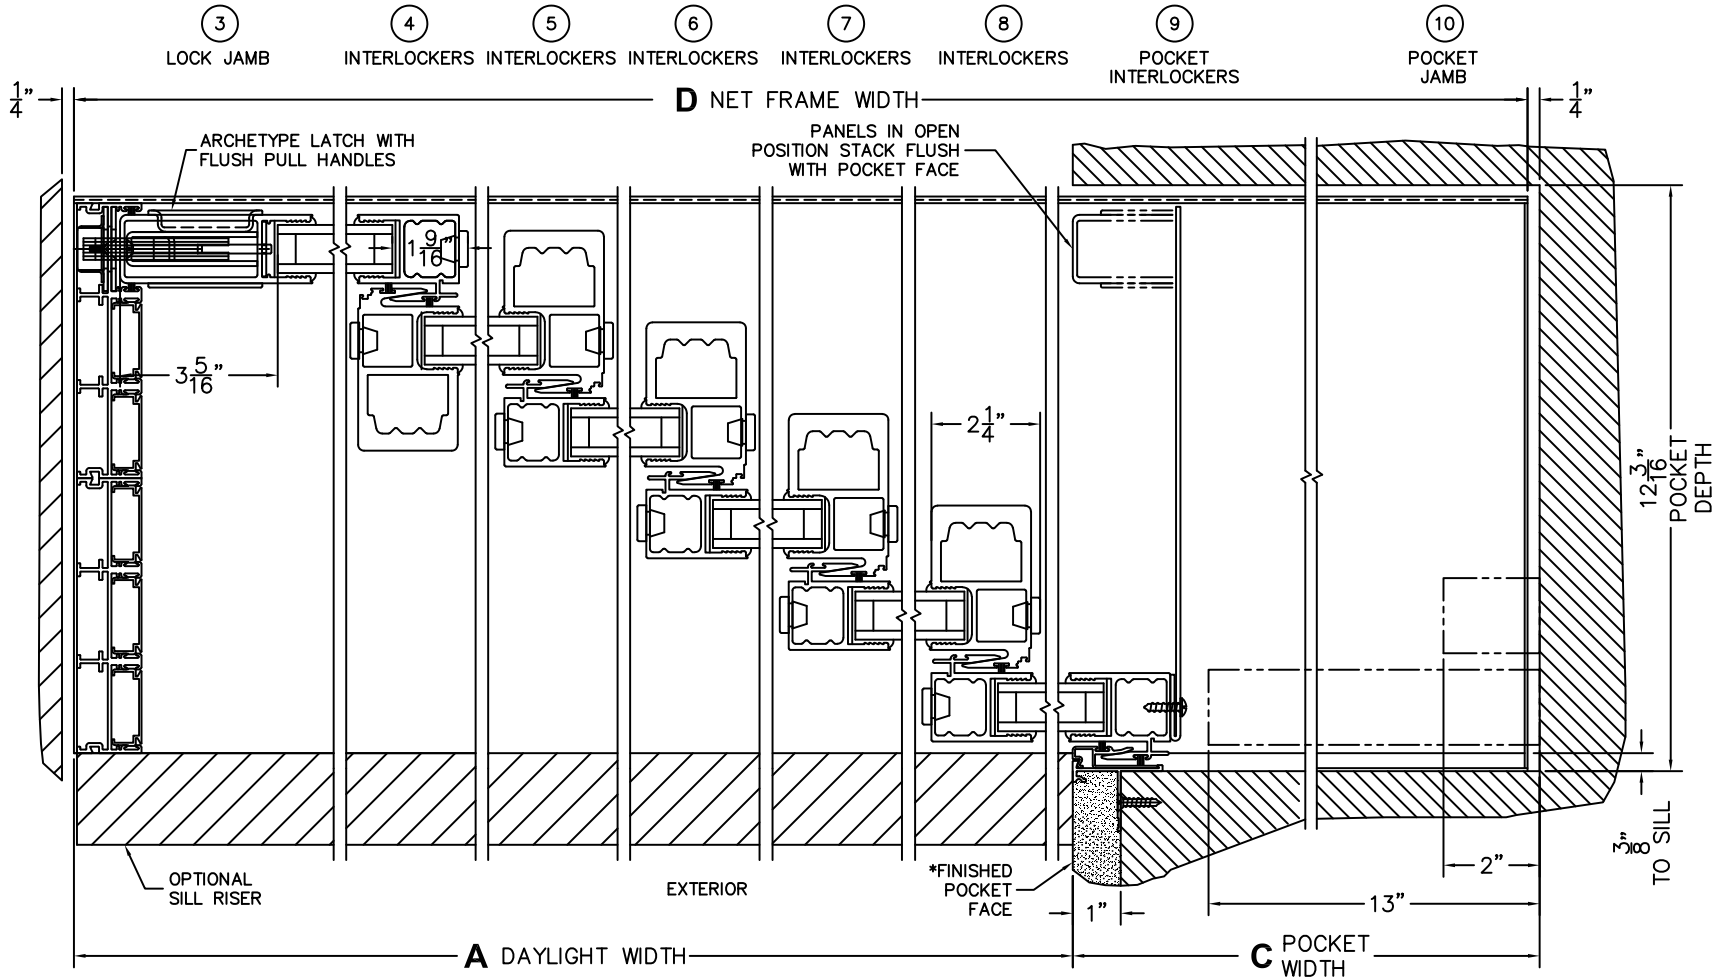

CALCULATED VALUES (FLEETWOOD SUPPLIED)

C(POCKET WIDTH)

D(NET FRAME WIDTH)

NOTES:

(USE RULER TO SCALE DIMENSIONS IN INCHES)

SCALE: 1/4

XXXXXXP DOOR SHOWN

(USE RULER TO SCALE DIMENSIONS IN INCHES)

SCALE: 1/4

*CAUTION: WHEN CONSTRUCTING POCKET NOTE THAT DAYLIGHT WIDTH DOES NOT INCLUDE 1" SET BACK FOR POST INTERLOCKER.