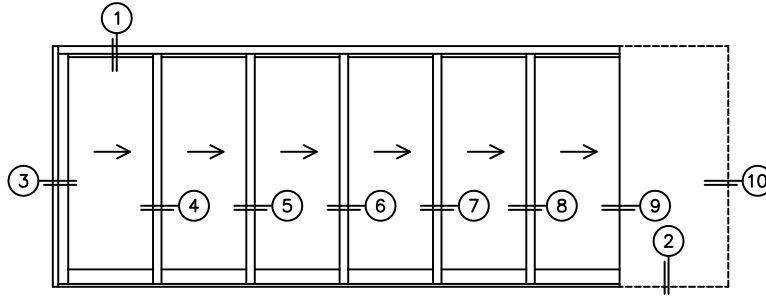

CALCULATED VALUES (FLEETWOOD SUPPLIED)

C(POCKET WIDTH)

D(NET FRAME WIDTH)

NOTES:

(USE RULER TO SCALE DIMENSIONS IN INCHES)

SCALE: 1/4

XXXXXXP DOOR SHOWN

(USE RULER TO SCALE DIMENSIONS IN INCHES)

SCALE: 1/4

*CAUTION: WHEN CONSTRUCTING POCKET NOTE THAT DAYLIGHT WIDTH DOES NOT INCLUDE 1" SET BACK FOR POST INTERLOCKER.