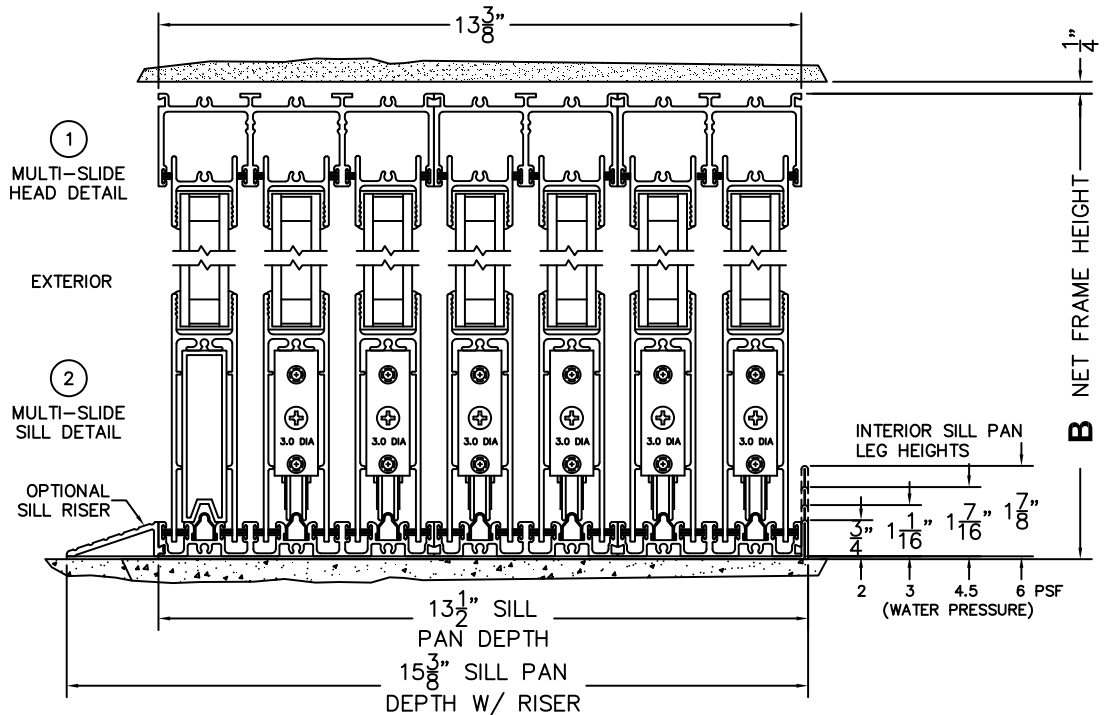

NOTES:

(USE RULER TO SCALE DIMENSIONS IN INCHES)

SCALE: 1/4

XXXXXXO DOOR SHOWN

FLEETWOOD
WINDOWS & DOORS
FleetwoodUSA.com

NORWOOD 3070EX M/S
XXXXXXO STANDARD CONFIGURATION
NO SCREENS

ORDER NO.:

ITEM NO.:

REQUIRED DEALER INFO.

A(NET FRAME WIDTH)

B(NET FRAME HEIGHT)

SILL PAN HEIGHT (INTERIOR LEG)
(3/4", 1-1/16", 1-7/16" OR 1-7/8")

NOTES:

(USE RULER TO SCALE DIMENSIONS IN INCHES)

SCALE: 1/4"

- ③
LOCK JAMB
- ④
INTERLOCKERS
- ⑤
INTERLOCKERS
- ⑥
INTERLOCKERS
- ⑦
INTERLOCKERS
- ⑧
INTERLOCKERS
- ⑨
INTERLOCKERS
- ⑩
FIXED JAMB