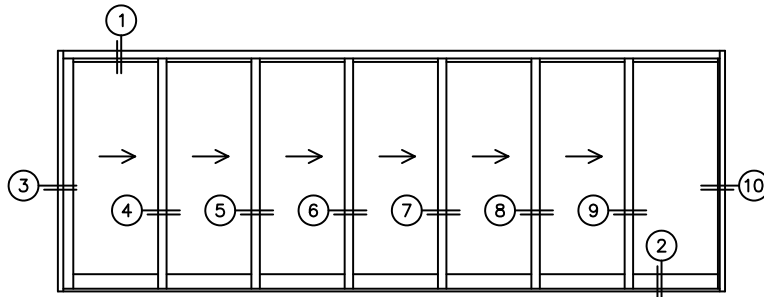

FLEETWOOD
WINDOWS & DOORS
FleetwoodUSA.com

NORWOOD 3070EX M/S
XXXXXXO STANDARD CONFIGURATION
NO SCREENS

ORDER NO.:

ITEM NO.:

REQUIRED DEALER INFO.

A(NET FRAME WIDTH)

B(NET FRAME HEIGHT)

SILL PAN HEIGHT (INTERIOR LEG)
(3/4", 1-1/16", 1-7/16" OR 1-7/8")

NOTES:

(USE RULER TO SCALE DIMENSIONS IN INCHES)

SCALE: 1/4

XXXXXXO DOOR SHOWN

FLEETWOOD
WINDOWS & DOORS
FleetwoodUSA.com

NORWOOD 3070EX M/S
XXXXXXO STANDARD CONFIGURATION
NO SCREENS

ORDER NO.:

ITEM NO.:

REQUIRED DEALER INFO.

A(NET FRAME WIDTH)

B(NET FRAME HEIGHT)

SILL PAN HEIGHT (INTERIOR LEG)
(3/4", 1-1/16", 1-7/16" OR 1-7/8")

NOTES:

(USE RULER TO SCALE DIMENSIONS IN INCHES)

SCALE: 1/4"

- ③
LOCK JAMB
- ④
INTERLOCKERS
- ⑤
INTERLOCKERS
- ⑥
INTERLOCKERS
- ⑦
INTERLOCKERS
- ⑧
INTERLOCKERS
- ⑨
INTERLOCKERS
- ⑩
FIXED JAMB