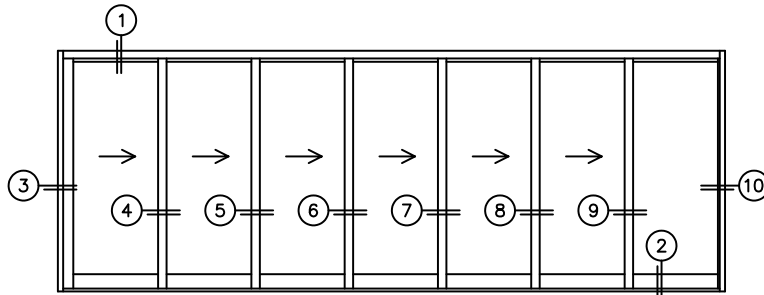

FLEETWOOD
WINDOWS & DOORS
FleetwoodUSA.com

NORWOOD 3070EX M/S
XXXXXXO STANDARD CONFIGURATION
NO SCREENS

ORDER NO.:

ITEM NO.:

REQUIRED DEALER INFO.

A(NET FRAME WIDTH)

B(NET FRAME HEIGHT)

SILL PAN HEIGHT (INTERIOR LEG)
(3/4", 1-1/16", 1-7/16" OR 1-7/8")

NOTES:

(USE RULER TO SCALE DIMENSIONS IN INCHES)

SCALE: 1/4

XXXXXXO DOOR SHOWN

FLEETWOOD
WINDOWS & DOORS
FleetwoodUSA.com

NORWOOD 3070EX M/S
XXXXXXO STANDARD CONFIGURATION
NO SCREENS

ORDER NO.:

ITEM NO.:

REQUIRED DEALER INFO.

A(NET FRAME WIDTH)

B(NET FRAME HEIGHT)

SILL PAN HEIGHT (INTERIOR LEG)
(3/4", 1-1/16", 1-7/16" OR 1-7/8")

NOTES:

(USE RULER TO SCALE DIMENSIONS IN INCHES)

SCALE: 1/4"

③ LOCK JAMB ④ INTERLOCKERS ⑤ INTERLOCKERS ⑥ INTERLOCKERS ⑦ INTERLOCKERS ⑧ INTERLOCKERS ⑨ INTERLOCKERS ⑩ FIXED JAMB

FLUSH PULL HARDWARE WITH SECURITY LATCH

EXTERIOR

OPTIONAL SILL RISER

1/4"

A NET FRAME WIDTH

1/4"