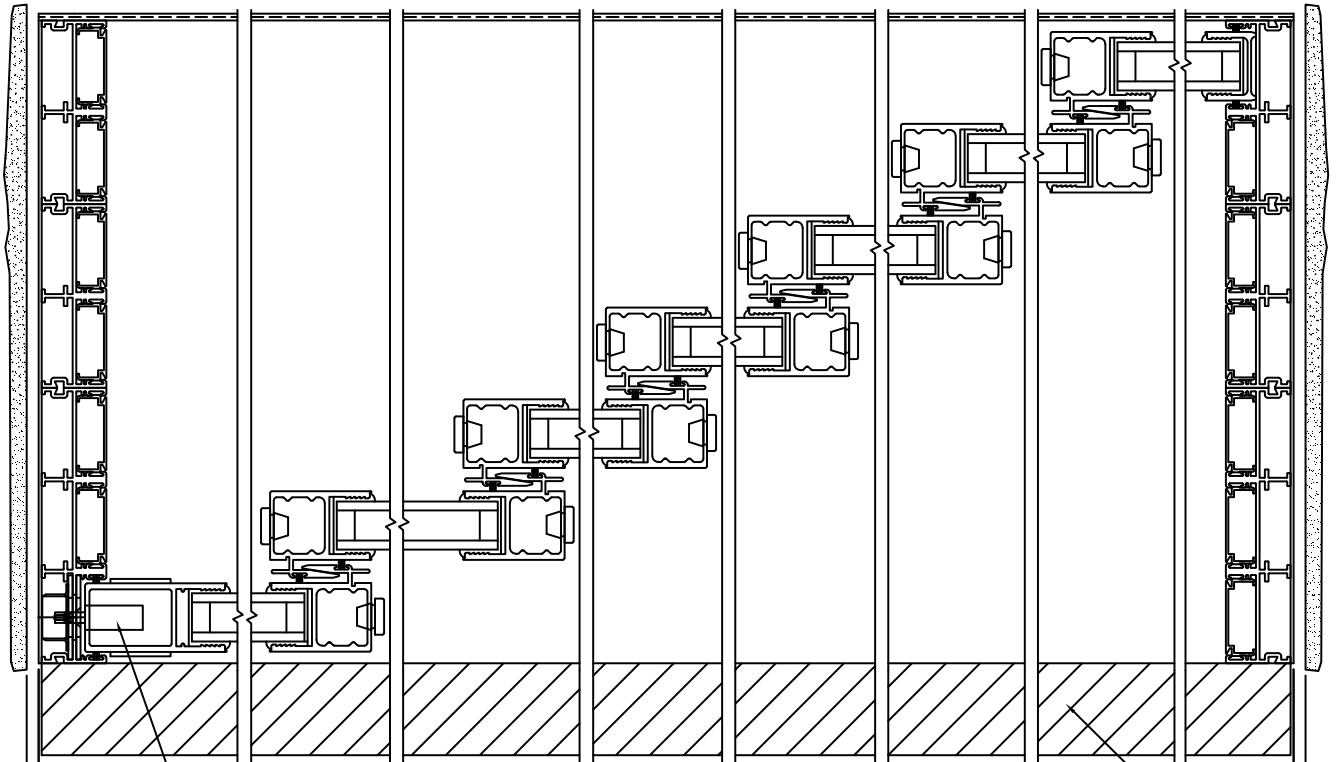

REQUIRED DEALER INFO.

A(NET FRAME WIDTH)

B(NET FRAME HEIGHT)

SILL PAN HEIGHT (INTERIOR LEG)
(3/4", 1-1/16", 1-7/16" OR 1-7/8")

NOTES:

(USE RULER TO SCALE DIMENSIONS IN INCHES)

SCALE: 1/4"

③ LOCK JAMB ④ INTERLOCKERS ⑤ INTERLOCKERS ⑥ INTERLOCKERS ⑦ INTERLOCKERS ⑧ INTERLOCKERS ⑨ INTERLOCKERS ⑩ FIXED JAMB

FLUSH PULL HARDWARE WITH SECURITY LATCH

EXTERIOR

OPTIONAL SILL RISER

1/4"

A NET FRAME WIDTH

1/4"