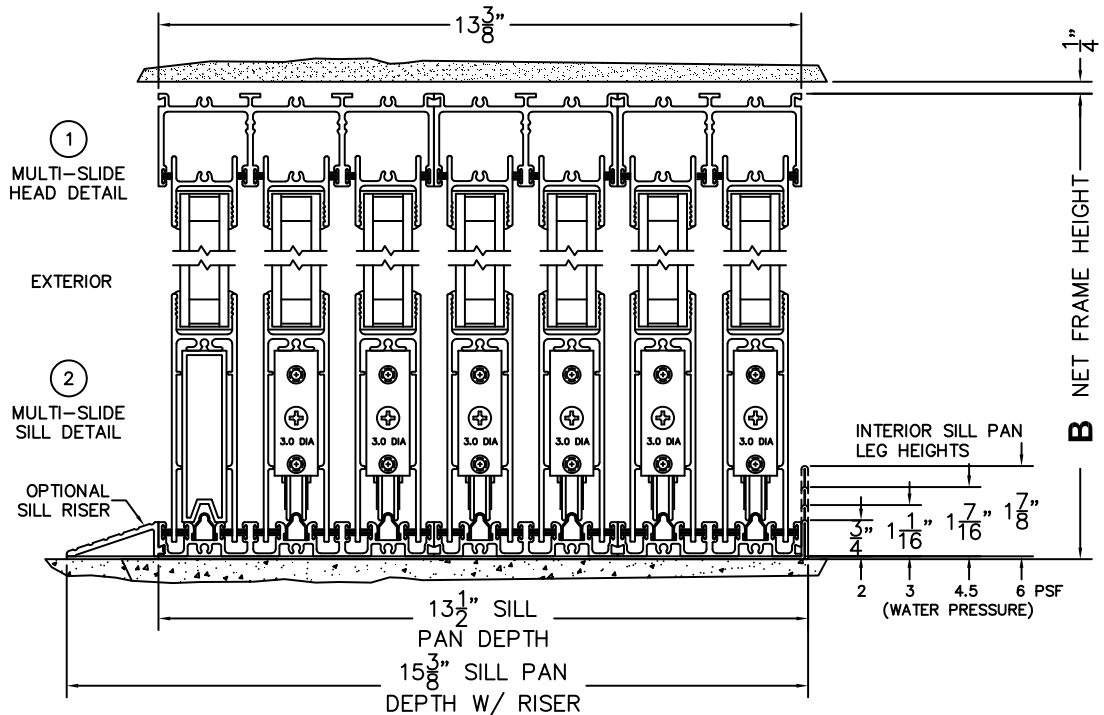

NOTES:

(USE RULER TO SCALE DIMENSIONS IN INCHES)

SCALE: 1/4

XXXXXXO DOOR SHOWN

FLEETWOOD
WINDOWS & DOORS
FleetwoodUSA.com

NORWOOD 3070EX M/S
XXXXXXO STANDARD CONFIGURATION
NO SCREENS

ORDER NO.:

ITEM NO.:

REQUIRED DEALER INFO.

A(NET FRAME WIDTH)

B(NET FRAME HEIGHT)

SILL PAN HEIGHT (INTERIOR LEG)
(3/4", 1-1/16", 1-7/16" OR 1-7/8")

NOTES:

(USE RULER TO SCALE DIMENSIONS IN INCHES)

SCALE: 1/4"

③ LOCK JAMB ④ INTERLOCKERS ⑤ INTERLOCKERS ⑥ INTERLOCKERS ⑦ INTERLOCKERS ⑧ INTERLOCKERS ⑨ INTERLOCKERS ⑩ FIXED JAMB

FLUSH PULL HARDWARE WITH SECURITY LATCH

EXTERIOR

OPTIONAL SILL RISER

1/4"

A NET FRAME WIDTH

1/4"