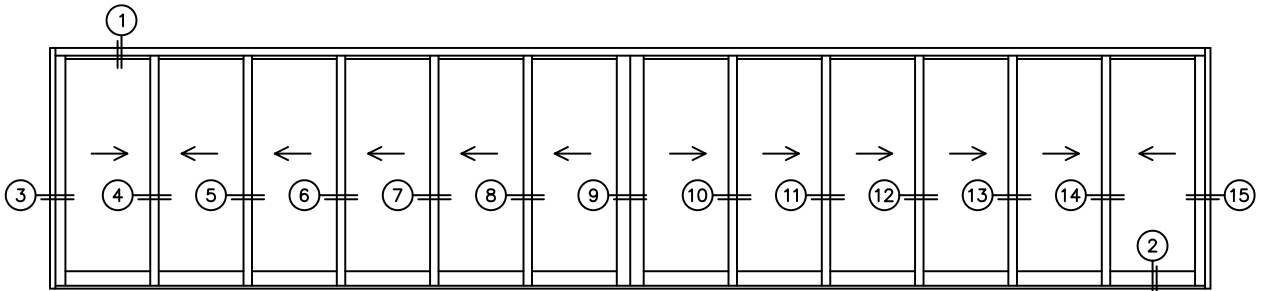

FLEETWOOD
WINDOWS & DOORS
FleetwoodUSA.com

NORWOOD 3070EX M/S
XXXXXX-XXXXXX STANDARD CONFIGURATION
NO SCREENS

ORDER NO.:

ITEM NO.:

REQUIRED DEALER INFO.

A(NET FRAME WIDTH)

B(NET FRAME HEIGHT)

SILL PAN HEIGHT (INTERIOR LEG)
(3/4", 1-1/16", 1-7/16" OR 1-7/8")

NOTES:

(USE RULER TO SCALE DIMENSIONS IN INCHES)

SCALE: 1/4

XXXXXXXXXXXXX DOOR SHOWN

CA IC MC CTI WE DM ANI C? СИГГТ. ? DE