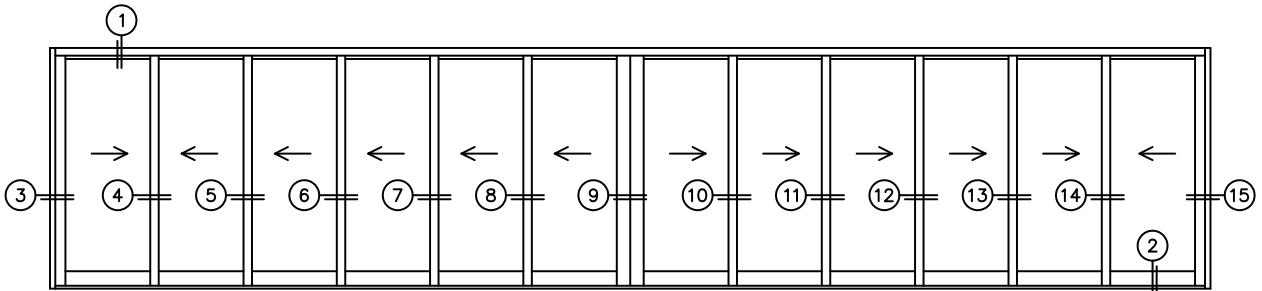

FLEETWOOD
WINDOWS & DOORS
FleetwoodUSA.com

NORWOOD 3070EX M/S
XXXXXX-XXXXXX STANDARD CONFIGURATION
NO SCREENS

ORDER NO.:

ITEM NO.:

REQUIRED DEALER INFO.

A(NET FRAME WIDTH)

B(NET FRAME HEIGHT)

SILL PAN HEIGHT (INTERIOR LEG)
(3/4", 1-1/16", 1-7/16" OR 1-7/8")

NOTES:

(USE RULER TO SCALE DIMENSIONS IN INCHES)

SCALE: 1/4

XXXXXXXXXXXXX DOOR SHOWN

(USE RULER TO SCALE DIMENSIONS IN INCHES)

SCALE: 1/4

(USE RULER TO SCALE DIMENSIONS IN INCHES)

SCALE: 1/4