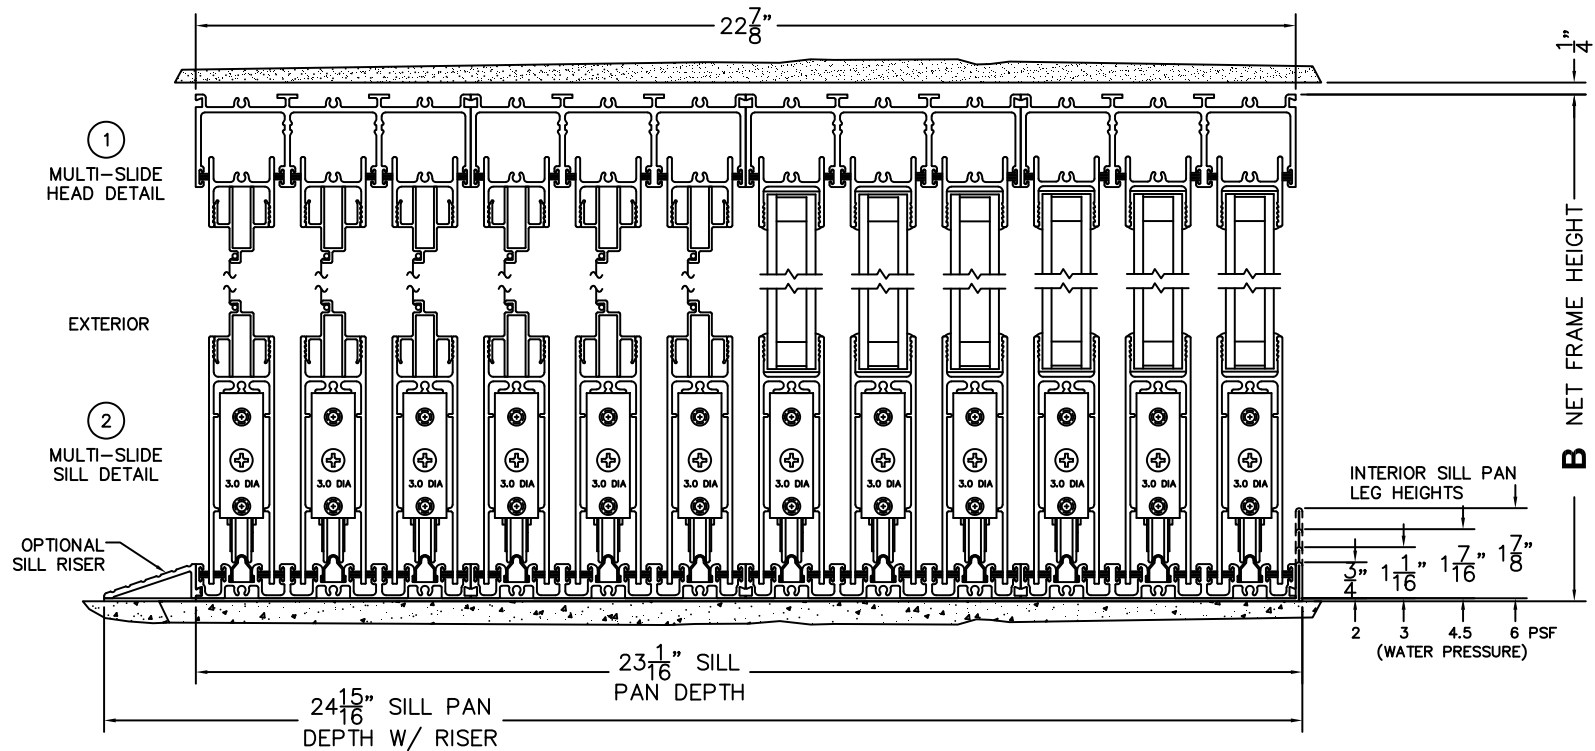

SILL PAN HEIGHT (INTERIOR LEG)
(3/4", 1-1/16", 1-7/16" OR 1-7/8")

NOTES:

(USE RULER TO SCALE DIMENSIONS IN INCHES)

SCALE: 1/4

XXXXXX DOOR SHOWN

FLEETWOOD
WINDOWS & DOORS
FleetwoodUSA.com

NORWOOD 3070EX M/S

XXXXXX STANDARD CONFIGURATION
WITH SCREENS

ORDER NO.:

ITEM NO.:

(USE RULER TO SCALE DIMENSIONS IN INCHES)

SCALE: 1/8

- ③
LOCK JAMB
- ⑥
INTERLOCKERS
- ⑦
INTERLOCKERS
- ⑧
INTERLOCKERS
- ⑨
INTERLOCKERS
- ⑩
INTERLOCKERS
- ⑪
LOCK JAMB