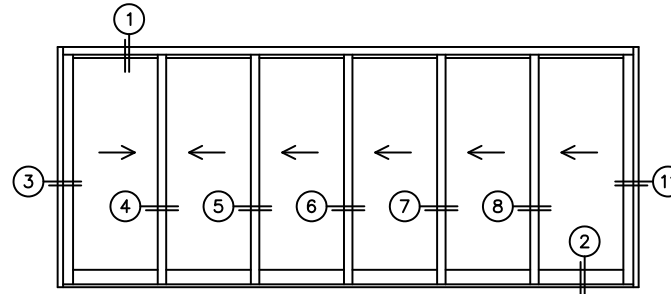

FLEETWOOD
WINDOWS & DOORS
FleetwoodUSA.com

NORWOOD 3070EX M/S

XXXXXX STANDARD CONFIGURATION
WITH SCREENS

ORDER NO.:

ITEM NO.:

REQUIRED DEALER INFO.

A (NET FRAME WIDTH)

B (NET FRAME HEIGHT)

SILL PAN HEIGHT (INTERIOR LEG)
(3/4", 1-1/16", 1-7/16" OR 1-7/8")

NOTES:

(USE RULER TO SCALE DIMENSIONS IN INCHES)

SCALE: 1/4

XXXXXX DOOR SHOWN

FLEETWOOD
WINDOWS & DOORS
FleetwoodUSA.com

NORWOOD 3070EX M/S

XXXXXX STANDARD CONFIGURATION
WITH SCREENS

ORDER NO.:

ITEM NO.:

(USE RULER TO SCALE DIMENSIONS IN INCHES)

SCALE: 1/8

- ③
LOCK JAMB
- ⑥
INTERLOCKERS
- ⑦
INTERLOCKERS
- ⑧
INTERLOCKERS
- ⑨
INTERLOCKERS
- ⑩
INTERLOCKERS
- ⑪
LOCK JAMB