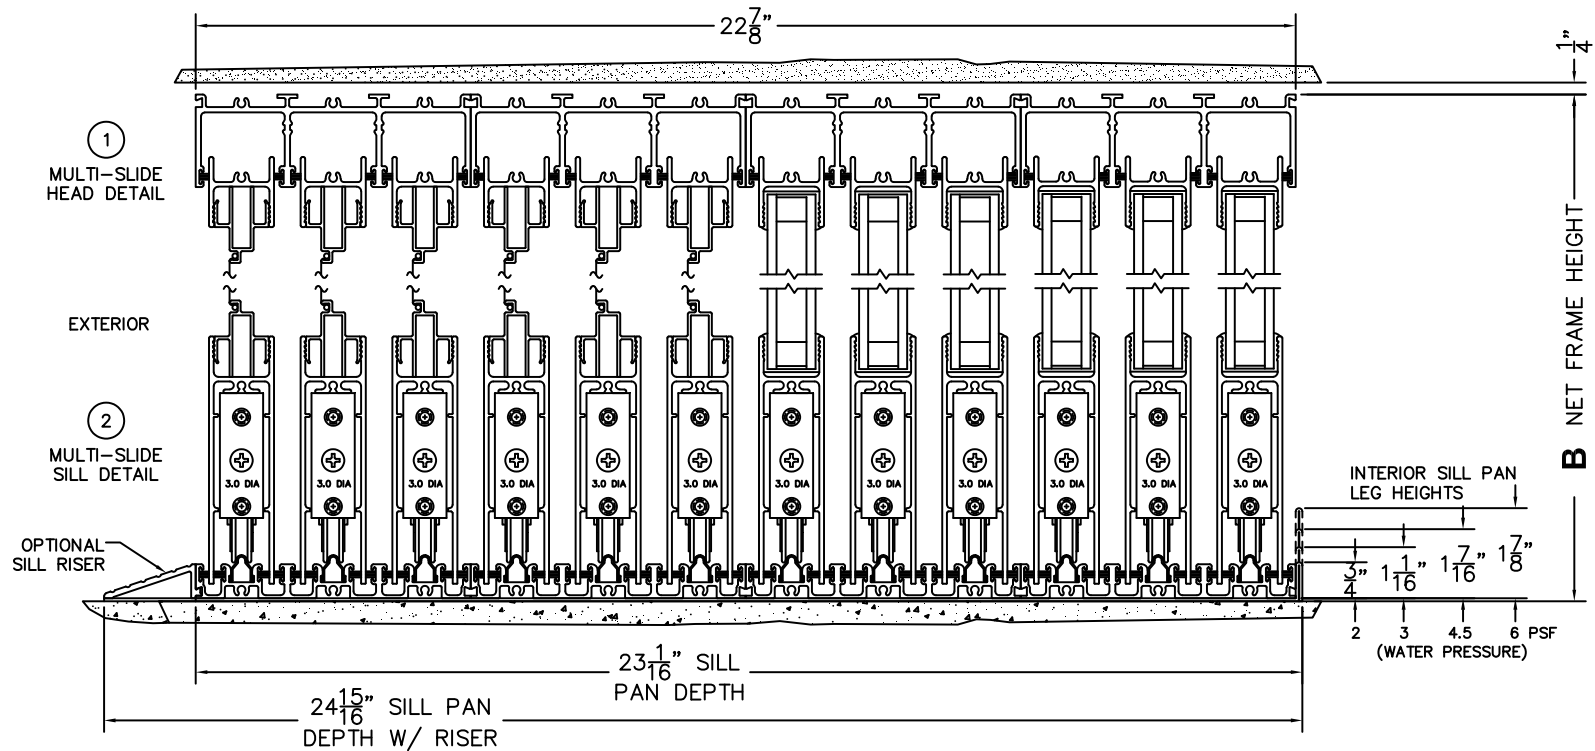

SILL PAN HEIGHT (INTERIOR LEG)
(3/4", 1-1/16", 1-7/16" OR 1-7/8")

NOTES:

(USE RULER TO SCALE DIMENSIONS IN INCHES)

SCALE: 1/4

XXXXXX DOOR SHOWN

NORWOOD 3070EX M/S

XXXXXX STANDARD CONFIGURATION
WITH SCREENS

ORDER NO.:

ITEM NO.:

(USE RULER TO SCALE DIMENSIONS IN INCHES)

SCALE: 1/8