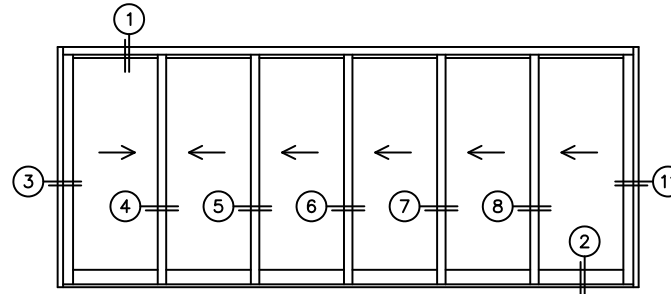

FLEETWOOD
WINDOWS & DOORS
FleetwoodUSA.com

NORWOOD 3070EX M/S

XXXXXX STANDARD CONFIGURATION
WITH SCREENS

ORDER NO.:

ITEM NO.:

REQUIRED DEALER INFO.

A (NET FRAME WIDTH)

B (NET FRAME HEIGHT)

SILL PAN HEIGHT (INTERIOR LEG)
(3/4", 1-1/16", 1-7/16" OR 1-7/8")

NOTES:

(USE RULER TO SCALE DIMENSIONS IN INCHES)

SCALE: 1/4

XXXXXX DOOR SHOWN

NORWOOD 3070EX M/S

XXXXXX STANDARD CONFIGURATION
WITH SCREENS

ORDER NO.:

ITEM NO.:

(USE RULER TO SCALE DIMENSIONS IN INCHES)

SCALE: 1/8