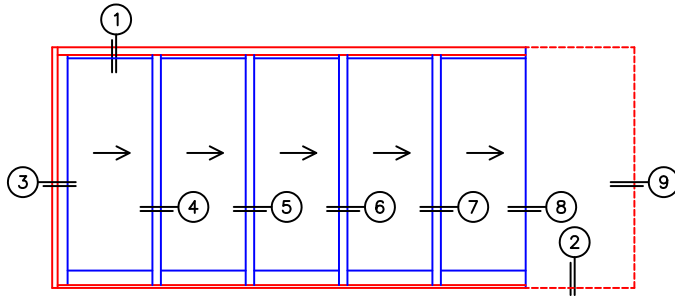

CALCULATED VALUES (FLEETWOOD SUPPLIED)

C(POCKET WIDTH)

D(NET FRAME WIDTH)

NOTES:

(USE RULER TO SCALE DIMENSIONS IN INCHES)

SCALE: 1/4

XXXXXP DOOR SHOWN

FLEETWOOD
WINDOWS & DOORS
FleetwoodUSA.com

NORWOOD 3070EX M/S

XXXXXP STANDARD CONFIGURATION
WITH SCREENS

ORDER NO.:

ITEM NO.:

(USE RULER TO SCALE DIMENSIONS IN INCHES)

SCALE: 1/4

③ LOCK JAMB

④ INTERLOCKERS