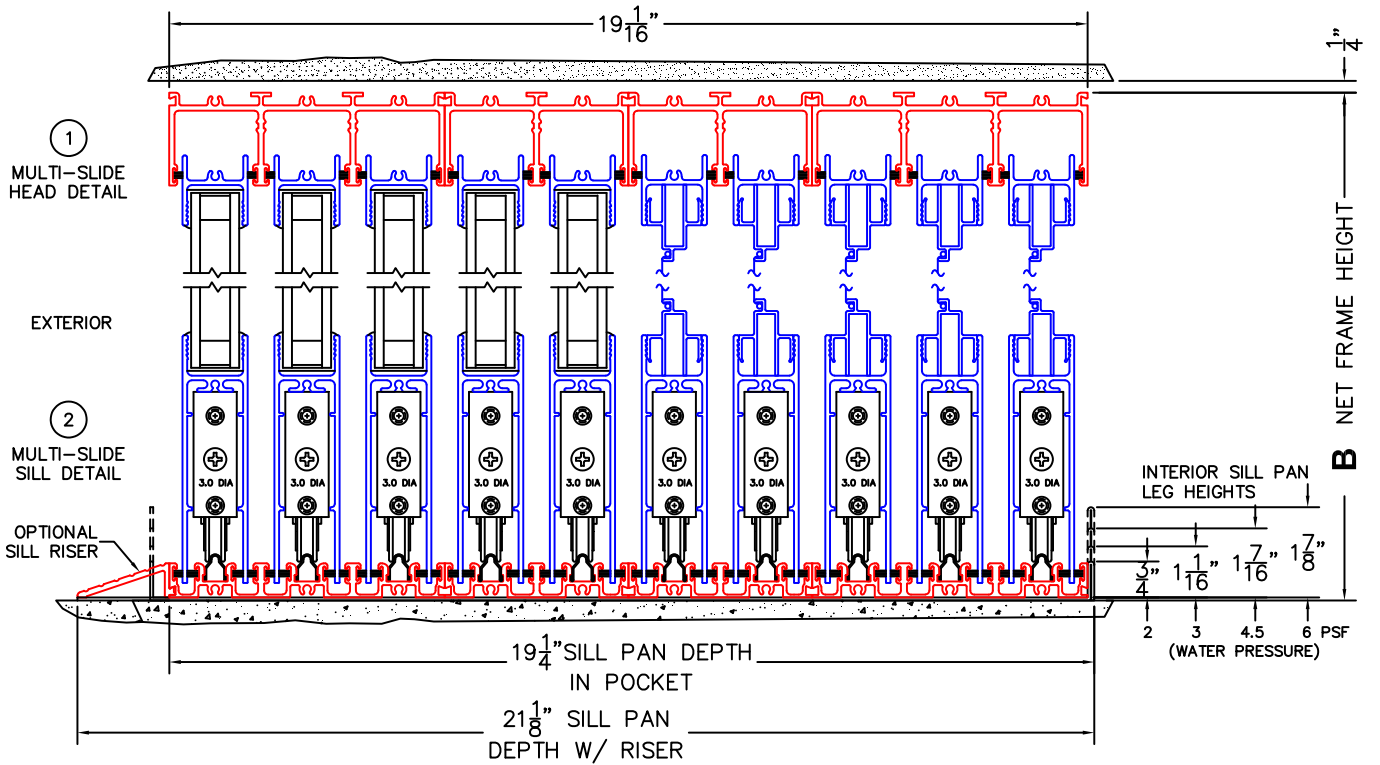

CALCULATED VALUES (FLEETWOOD SUPPLIED)

C(POCKET WIDTH)

D(NET FRAME WIDTH)

NOTES:

(USE RULER TO SCALE DIMENSIONS IN INCHES)

SCALE: 1/4

XXXXXP DOOR SHOWN

FLEETWOOD
WINDOWS & DOORS
FleetwoodUSA.com

NORWOOD 3070EX M/S

XXXXXP STANDARD CONFIGURATION
WITH SCREENS

ORDER NO.:

ITEM NO.:

(USE RULER TO SCALE DIMENSIONS IN INCHES)

SCALE: 1/4

③ LOCK JAMB

④ INTERLOCKERS